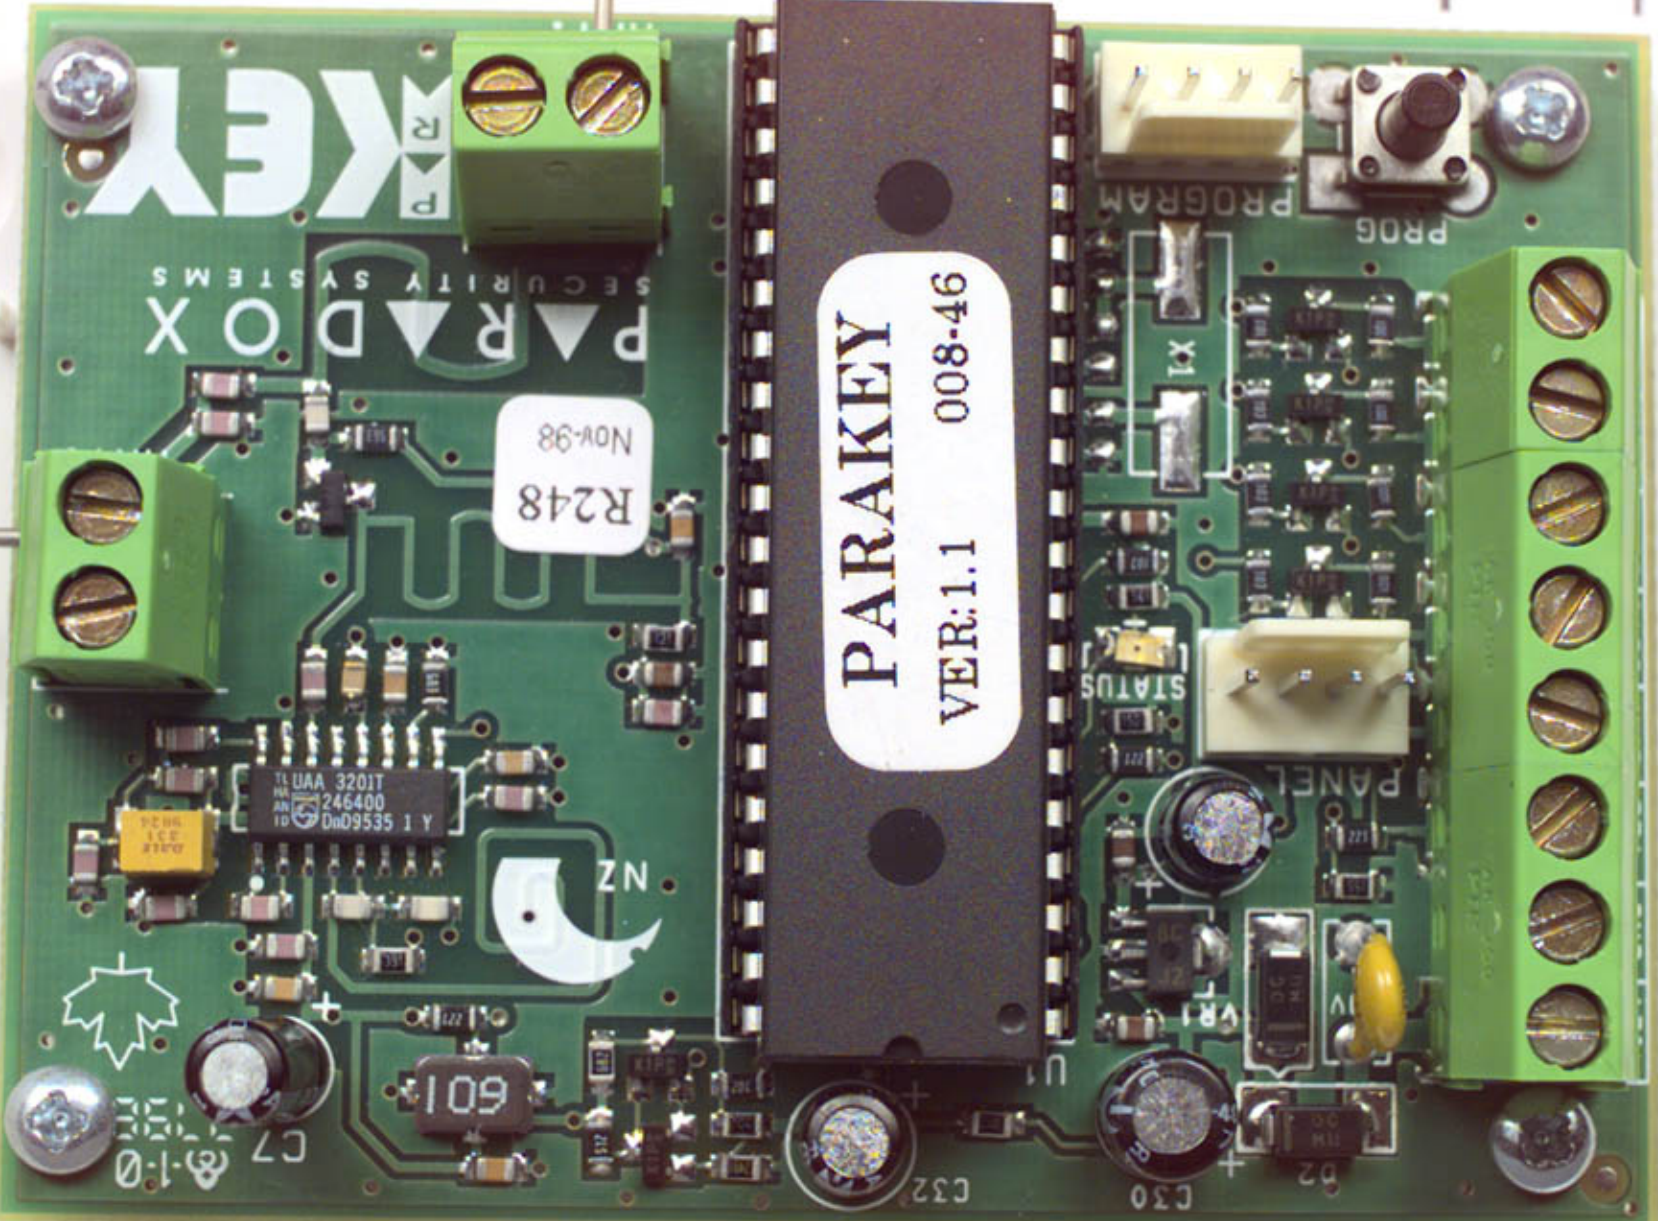

KEY

PARADOX SECURITY SYSTEMS

R248
Nov-98

PARAKEY

VER: 1.1 008-46

PROGRAM

STATUS

PANEL

C7 10-10

C32

C30

B2

316-4000-050

I-15

318Mhz

ET