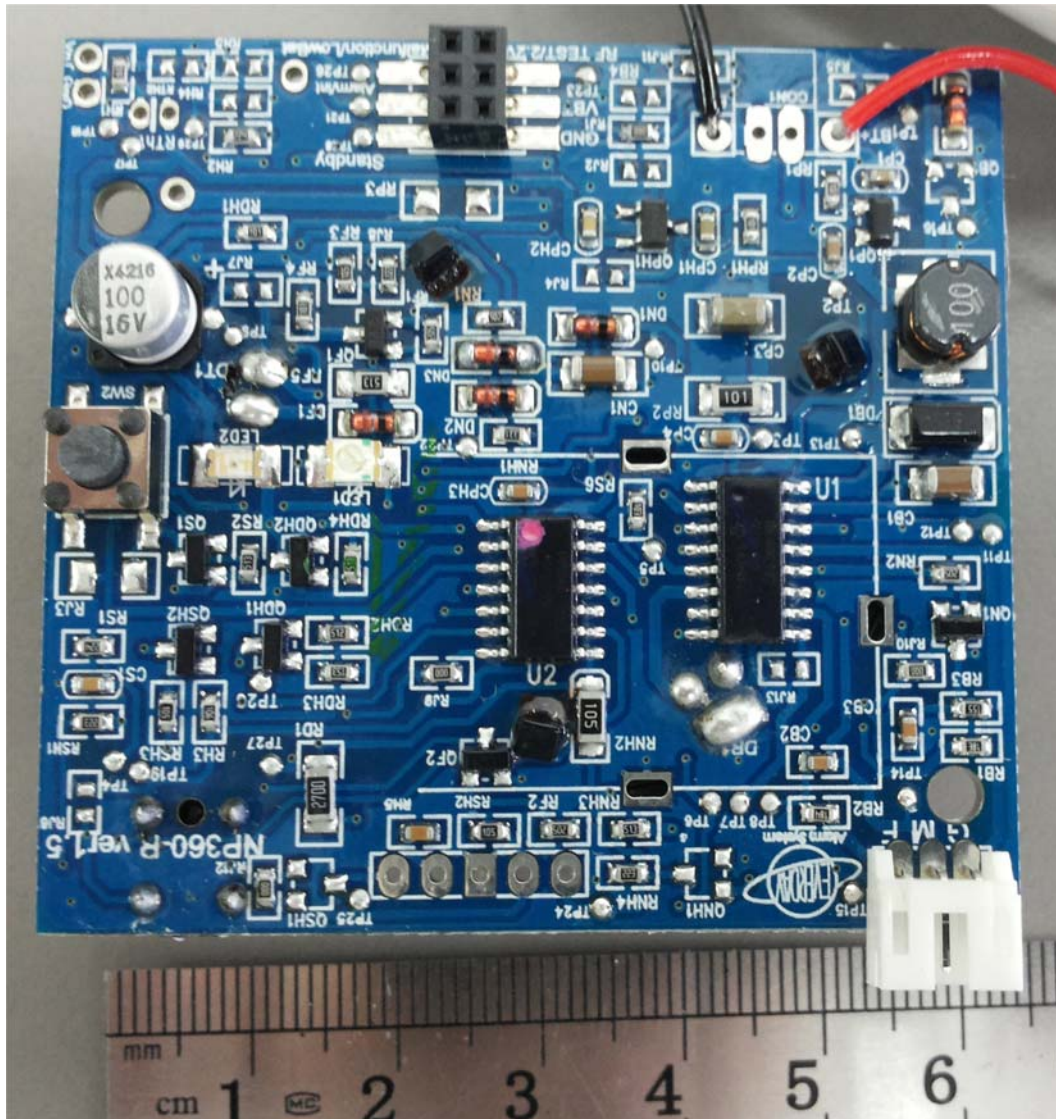

INTERNAL PHOTOGRAPHS

This document contains 6 photographs

Photograph No.1
SD360 smoke detector internal view

Photograph No.2
SD360 smoke detector main PCB front view

Photograph No.3
SD360 smoke detector main PCB second side view

Photograph No.4
RF module front view

Photograph No.5
RF module second side view

Photograph No.6
Antenna close view