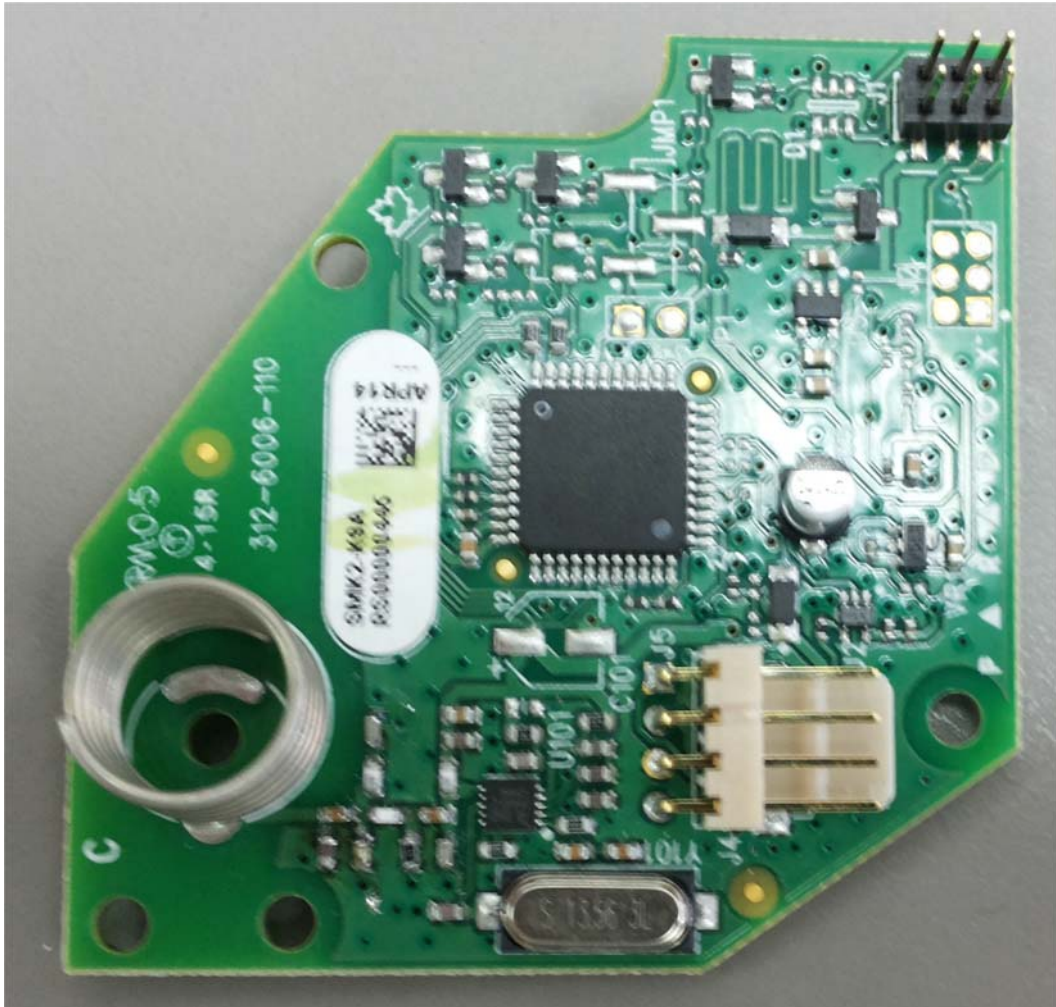

INTERNAL PHOTOGRAPHS

This document contains 6 photographs

Photograph No.1
SD360 smoke detector internal view

Photograph No.2
SD360 smoke detector main PCB front view

Photograph No.3
SD360 smoke detector main PCB second side view

Photograph No.4
RF module front view

Photograph No.5
RF module second side view

Photograph No.6
Antenna close view