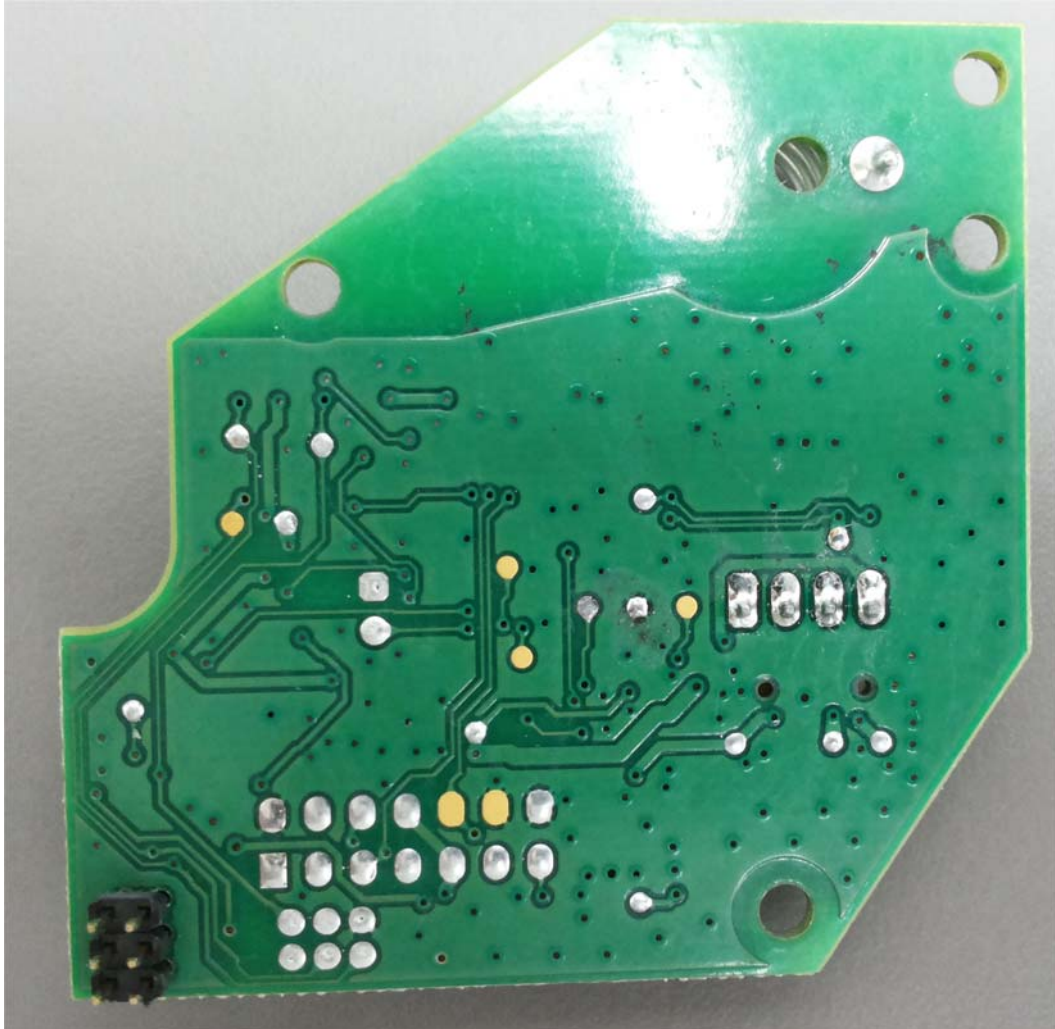

INTERNAL PHOTOGRAPHS

This document contains 6 photographs

Photograph No.1
SD360 smoke detector internal view

Photograph No.2
SD360 smoke detector main PCB front view

Photograph No.3
SD360 smoke detector main PCB second side view

Photograph No.4
RF module front view

Photograph No.5
RF module second side view

Photograph No.6
Antenna close view