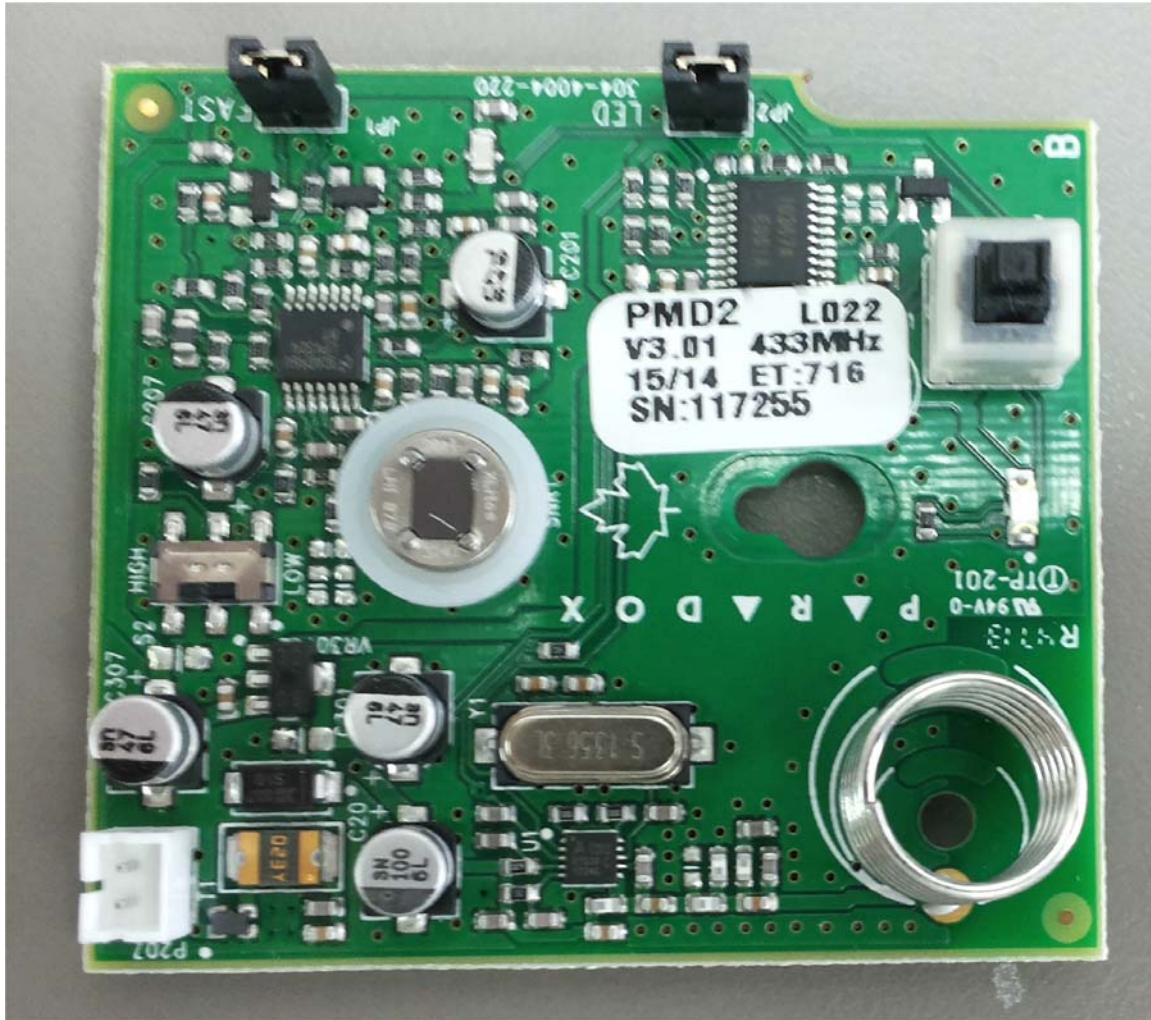

INTERNAL PHOTOGRAPHS

This document contains 4 photographs

Photograph No.1
PMD2P PIR detector internal view

Photograph No.2
PMD2P PIR detector main PCB front view

Photograph No.3
PMD2P PIR detector main PCB second side view

Photograph No.4
Antenna close view