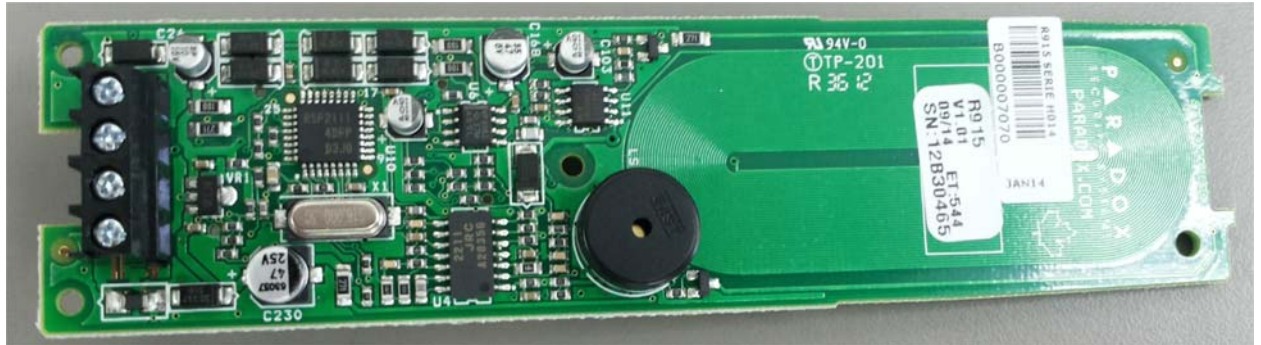

INTERNAL PHOTOGRAPHS

This document contains 4 photographs

Photograph No.1
R915 proximity reader and keypad internal view

Photograph No.2
R915 proximity reader and keypad main PCB front view

Photograph No.3
R915 proximity reader and keypad main PCB second side view

Photograph No.6
Antenna close view