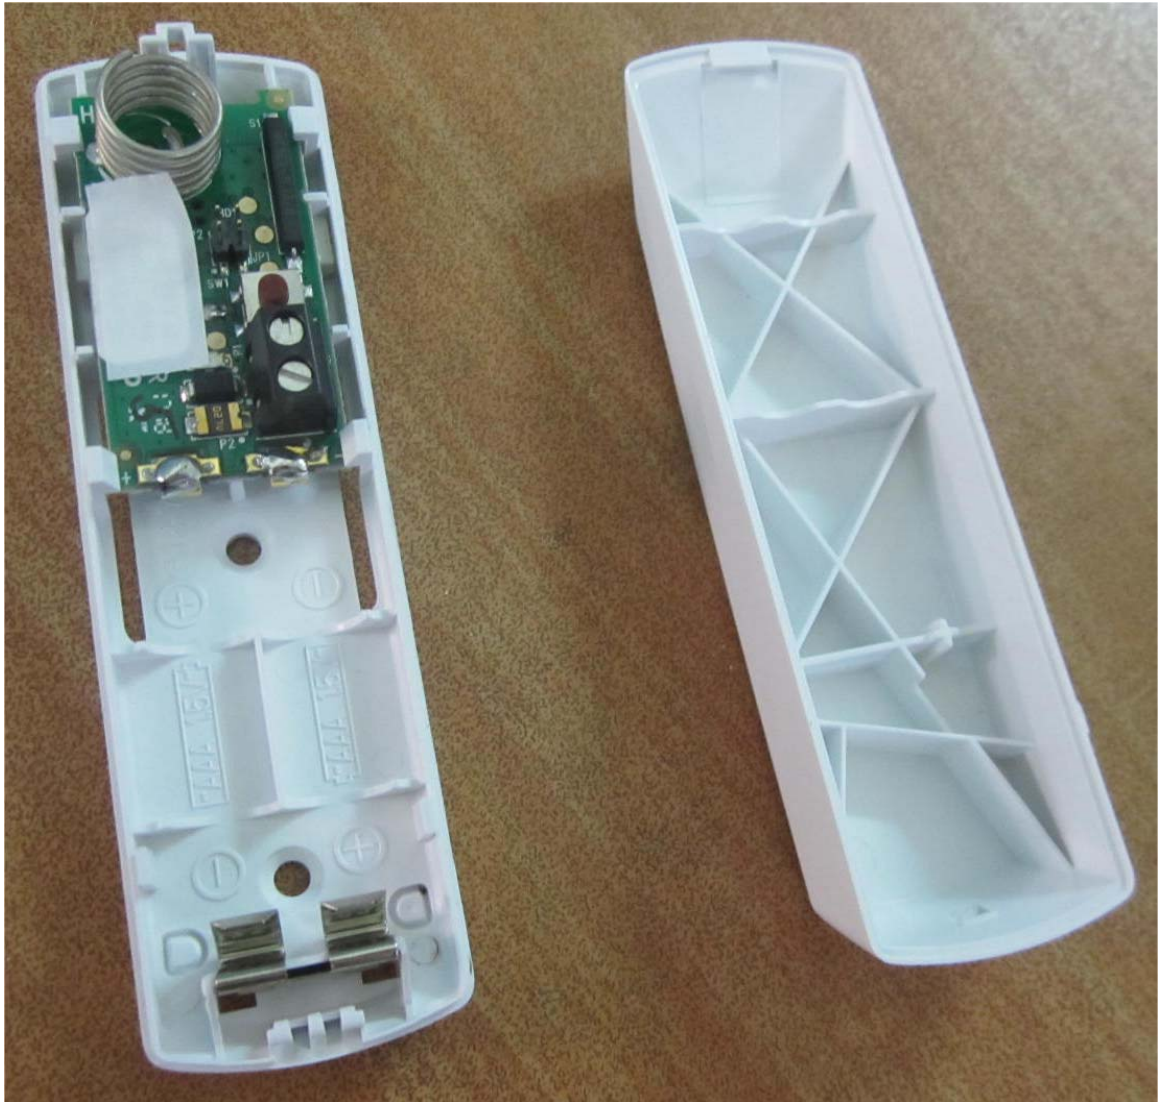

INTERNAL PHOTOGRAPHS

This document contains 7 photographs

Photograph No.1
“DCTXP2” door contact internal view

Photograph No.2
"DCTXP2" door contact removed from case

Photograph No.3
“DCTXP2” door contact PCB front view

Photograph No.4
“DCTXP2” door contact PCB front view

Photograph No.5
PCB second side view

Photograph No.6
PCB second side close view

Photograph No.7
Antenna close view