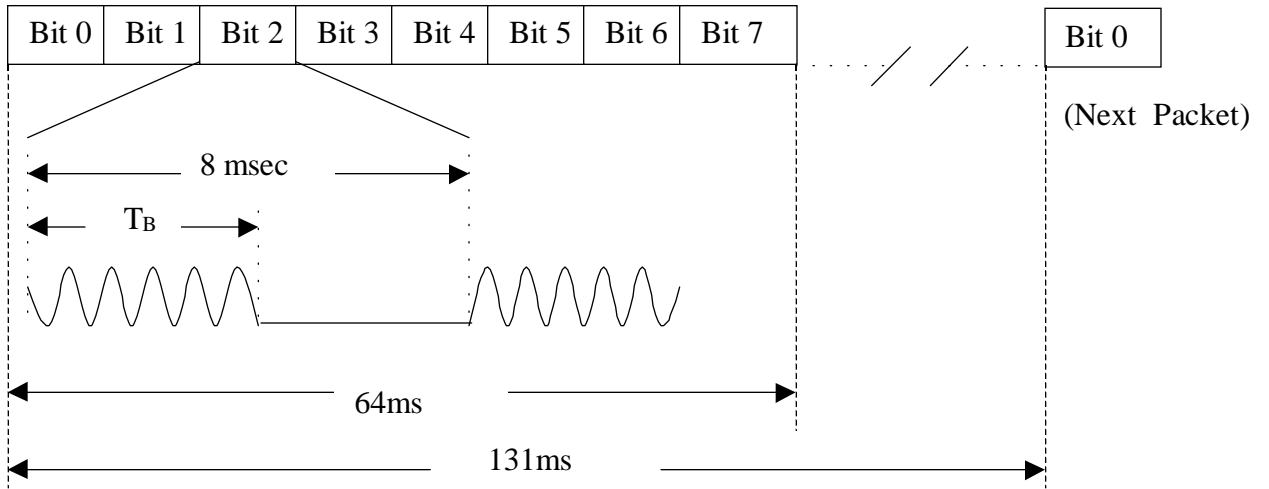

# Containment Transmit Data Bit Timing/Encoding

The figure below illustrates the timing used for data bit transmission:

	"ON" Time
T <sub>B</sub> = 0	1.4ms ± .2 ms
T <sub>B</sub> = 1	4.0ms ± .2 ms