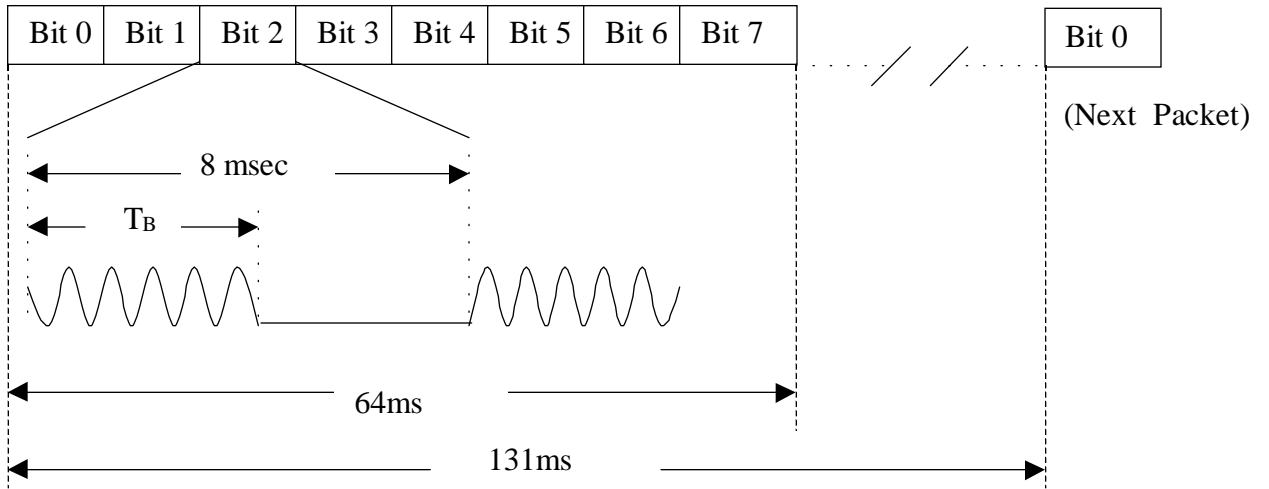

Containment Transmit Data Bit Timing/Encoding

The figure below illustrates the timing used for data bit transmission:

	"ON" Time
T _B = 0	1.4ms ± .2 ms
T _B = 1	4.0ms ± .2 ms