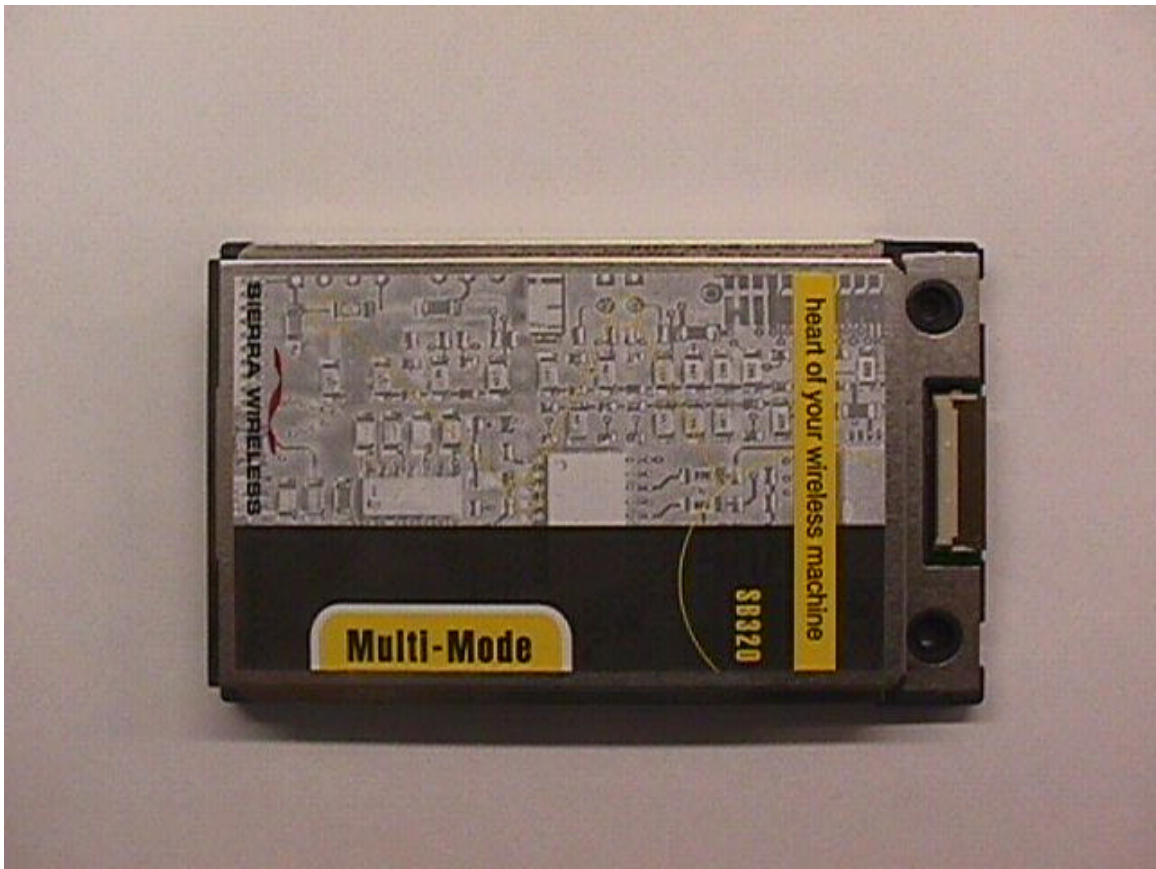

APPLICATION FOR
Type Acceptance
EXTERNAL PHOTOS
Sierra Wireless Inc.
FCC ID: KBCT5200SB320

MODEL: SB320 Modem Integrated into the T5200

Prepared by:
Sierra Wireless Inc.

#150 - 13575 Commerce Parkway
Richmond, B.C.
V6V 2L1

Jul 20, 1999

Figure 1: Modem External View – Top Side

Figure 2: Modem External View – Bottom Side

Figure 3: Itronix T5200 CE Device