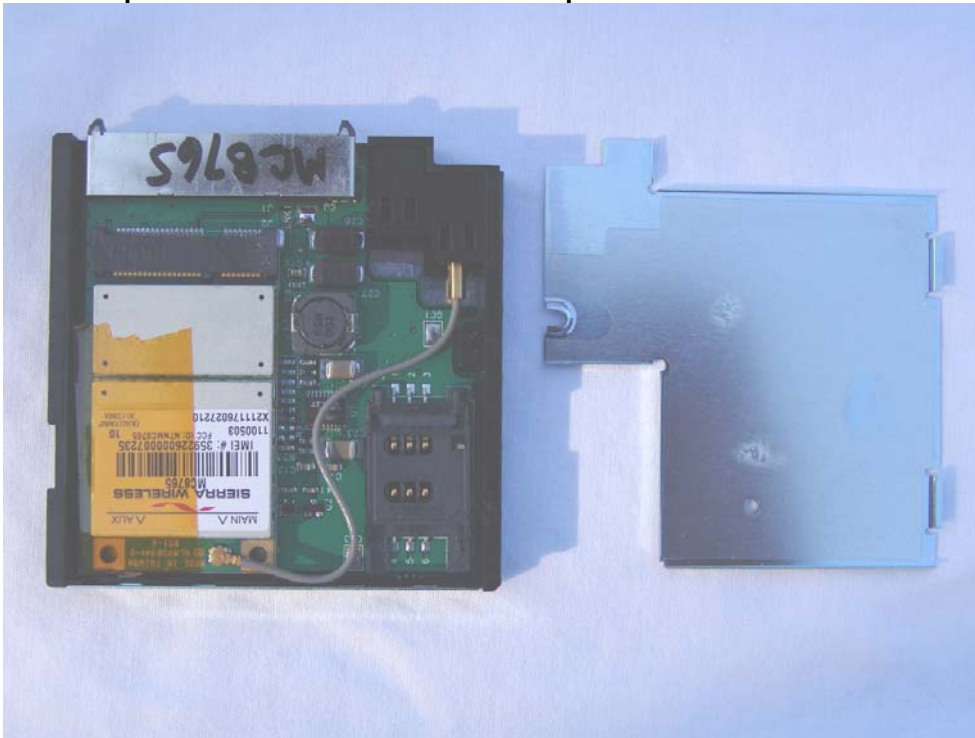

**Internal Photos IX600**  
**Top view, PC closed, display cover removed**

**IX600 view back side of display upright WAN antenna center, GPS to right**

**IX600 close up WAN antenna centered - GPS antenna on right side**

**IX600 WAN radio visible (silver card in slot at front of PC)**

**IX600 touch pad/keyboard cover flipped up, WAN radio located lower right side, WAN edge connector of module only partially visible**

^ above ^  
WAN location

Internal Photos CRMA Express Module housing the MC8765  
Embedded Module

CRMA Express Module Top Side

CRMA Express Module Bottom SIM Card Side

CRMA Express Module with MC-8765 PCI Express Mini Card

Internal Photos of the MC8765 Mini PCI Express Module are on the next two pages: