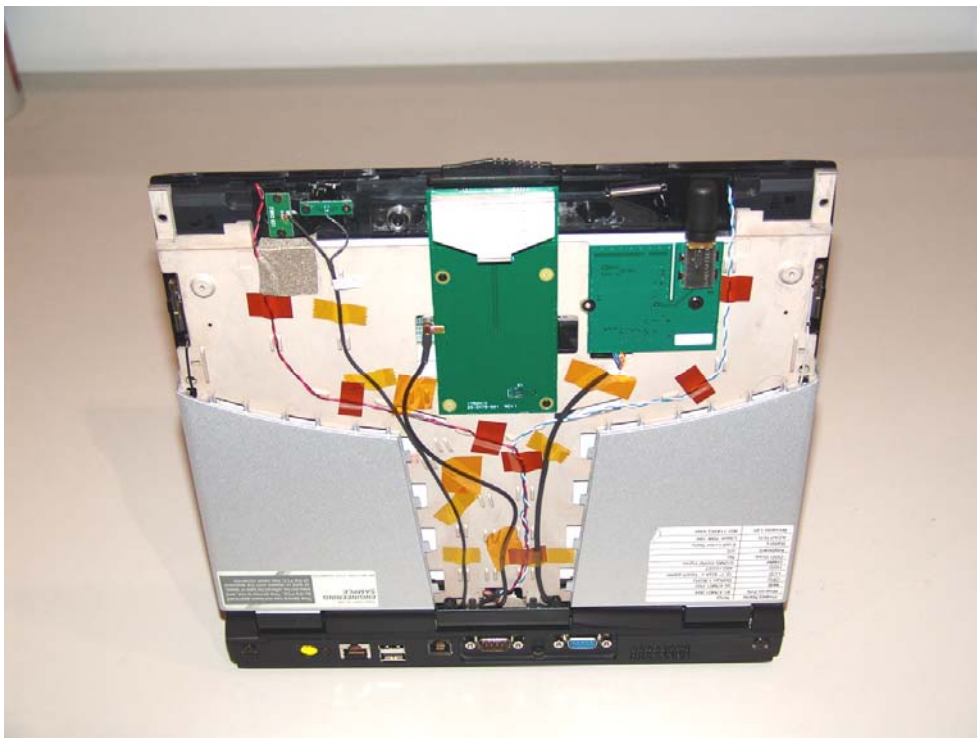

**Internal Photos IX600**  
**Top view, PC closed, display cover removed**

**IX600 view back side of display upright WAN antenna center, GPS to right**

**IX600 close up WAN antenna centered - GPS antenna on right side**

**IX600 WAN radio visible (silver card in slot at front of PC)**

**IX600 touch pad/keyboard cover flipped up, WAN radio located lower right side, WAN edge connector of module only partially visible**

^ above ^  
WAN location

Internal Photos CRMA Express Module housing the MC8765  
Embedded Module

CRMA Express Module Top Side

CRMA Express Module Bottom SIM Card Side

CRMA Express Module with MC-8765 PCI Express Mini Card

Internal Photos of the MC8765 Mini PCI Express Module are on the next two pages: