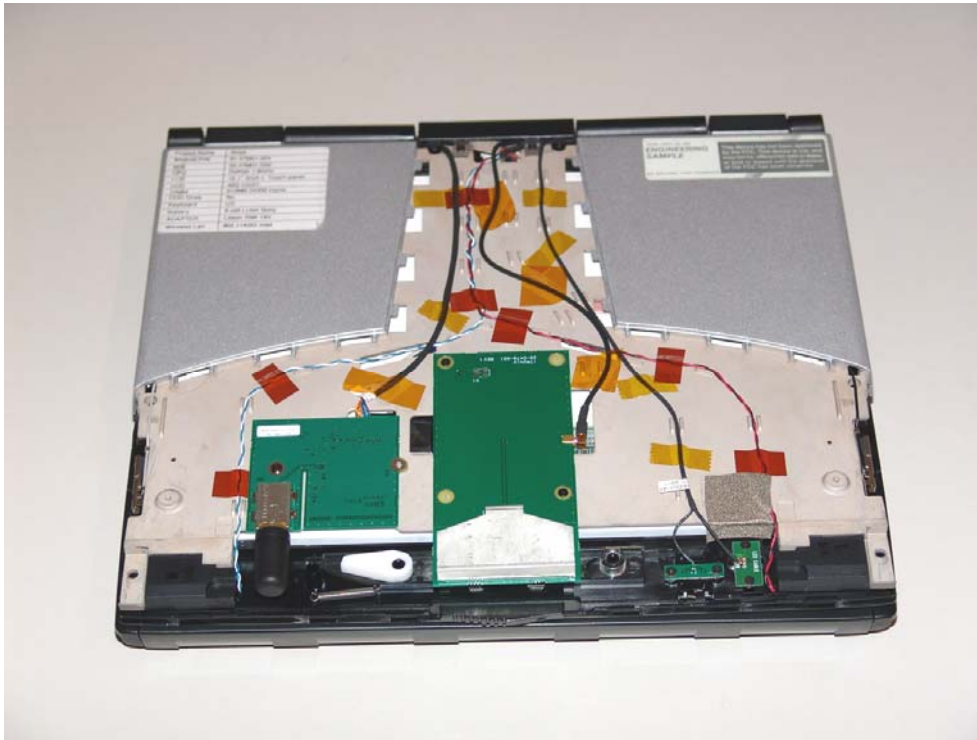

**Internal Photos IX600**  
**Top view, PC closed, display cover removed**

**IX600 view back side of display upright WAN antenna center, GPS to right**

**IX600 close up WAN antenna centered - GPS antenna on right side**

**IX600 WAN radio visible (silver card in slot at front of PC)**

**IX600 touch pad/keyboard cover flipped up, WAN radio located lower right side, WAN edge connector of module only partially visible**

^ above ^  
WAN location

Internal Photos CRMA Express Module housing the MC8765  
Embedded Module

CRMA Express Module Top Side

CRMA Express Module Bottom SIM Card Side

CRMA Express Module with MC-8765 PCI Express Mini Card

Internal Photos of the MC8765 Mini PCI Express Module are on the next two pages: