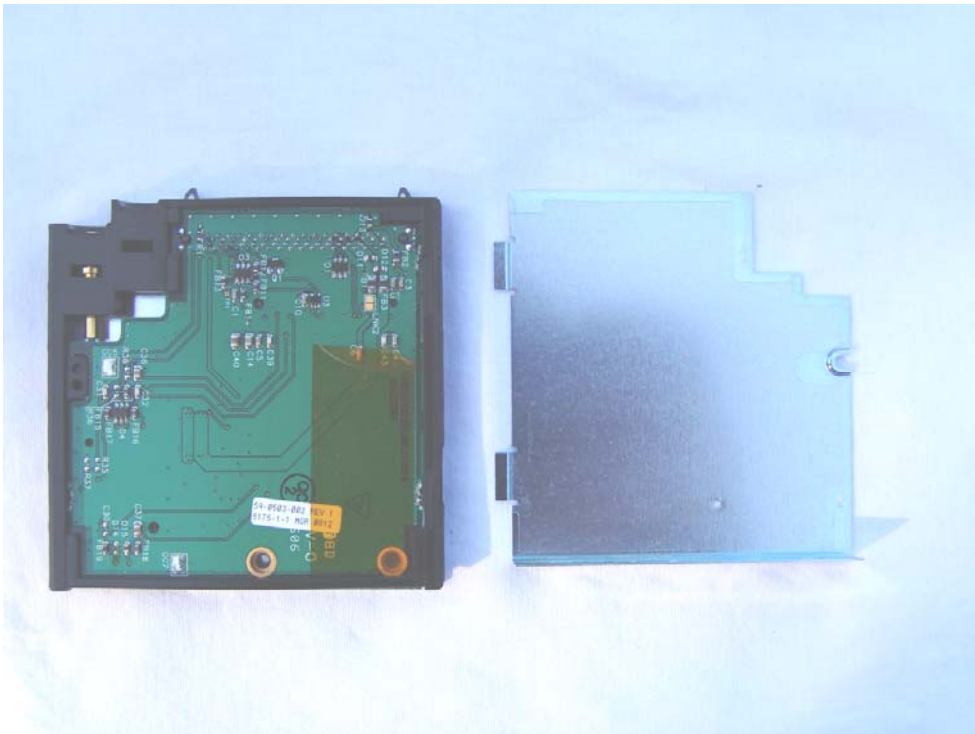

**Internal Photos IX600**  
**Top view, PC closed, display cover removed**

**IX600 view back side of display upright WAN antenna center, GPS to right**

**IX600 close up WAN antenna centered - GPS antenna on right side**

**IX600 WAN radio visible (silver card in slot at front of PC)**

**IX600 touch pad/keyboard cover flipped up, WAN radio located lower right side, WAN edge connector of module only partially visible**

^ above ^  
WAN location

Internal Photos CRMA Express Module housing the MC8765  
Embedded Module

CRMA Express Module Top Side

CRMA Express Module Bottom SIM Card Side

CRMA Express Module with MC-8765 PCI Express Mini Card

Internal Photos of the MC8765 Mini PCI Express Module are on the next two pages: