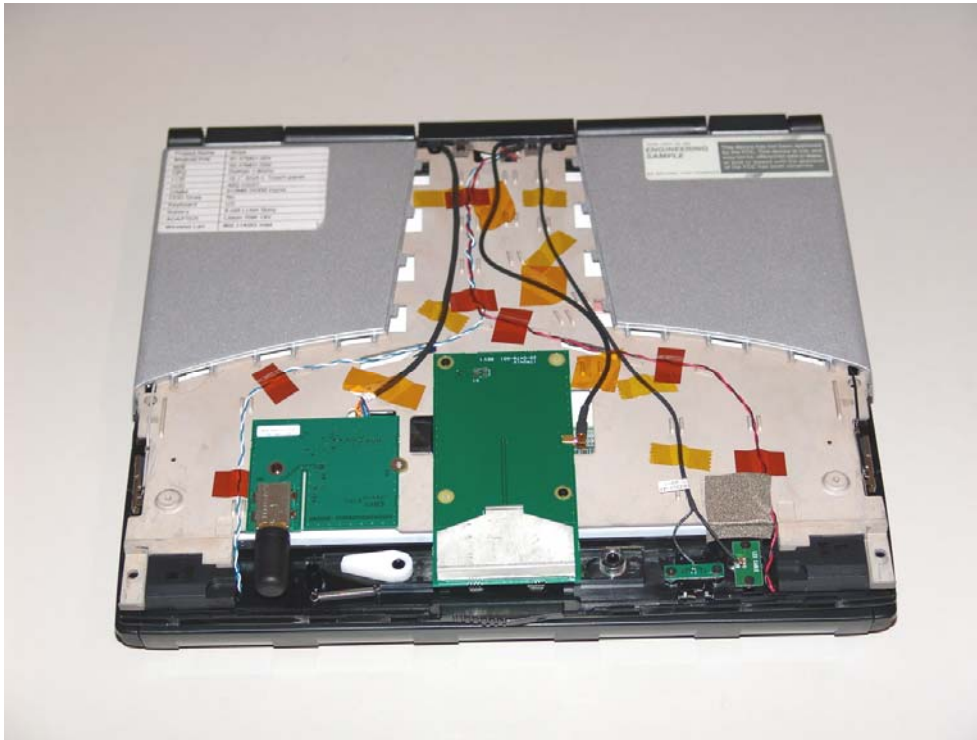

Internal Photos IX600
Top View, PC Closed, Display Cover Removed

IX600 View Back Side of Display Upright WAN Antenna Center GPS to Right

IX600 Close Up WAN Antenna Centered - GPS Antenna on Right Side

IX600 WAN radio visible (silver card in slot at front of PC)

IX600
Touch Pad/Keyboard Cover Flipped Up WAN Radio Located Lower Right
Side, Edge Connector of Module Only Part Visible of WAN

^ above ^
WAN location