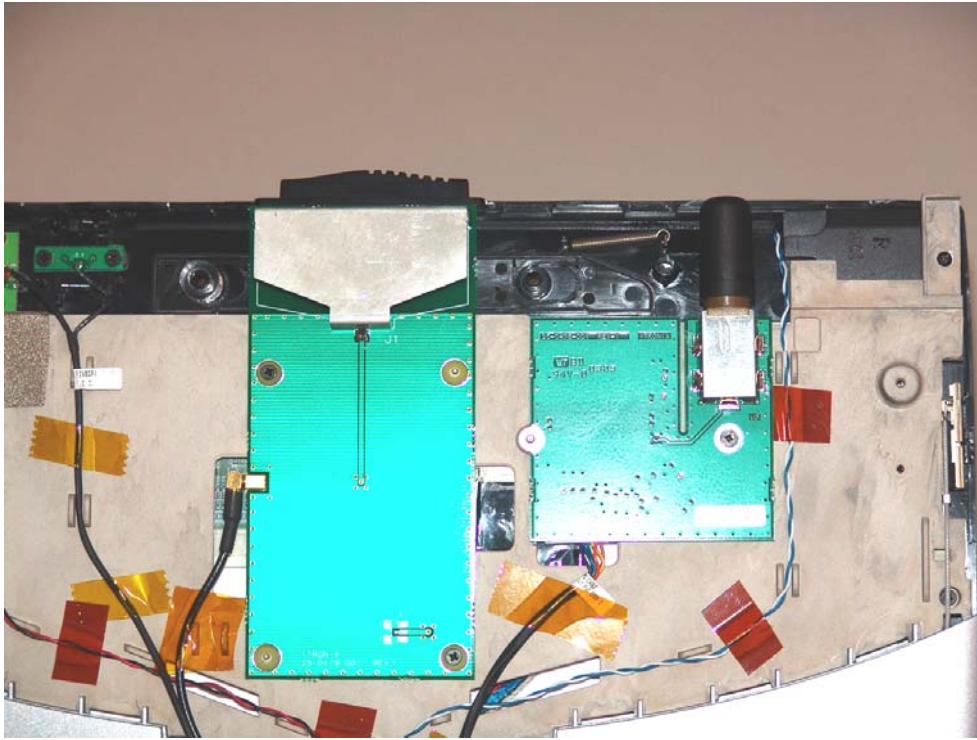

Internal Photos IX600
Top View, PC Closed, Display Cover Removed

IX600 View Back Side of Display Upright WAN Antenna Center GPS to Right

IX600 Close Up WAN Antenna Centered - GPS Antenna on Right Side

IX600 WAN radio visible (silver card in slot at front of PC)

IX600
Touch Pad/Keyboard Cover Flipped Up WAN Radio Located Lower Right
Side, Edge Connector of Module Only Part Visible of WAN

^ above ^
WAN location