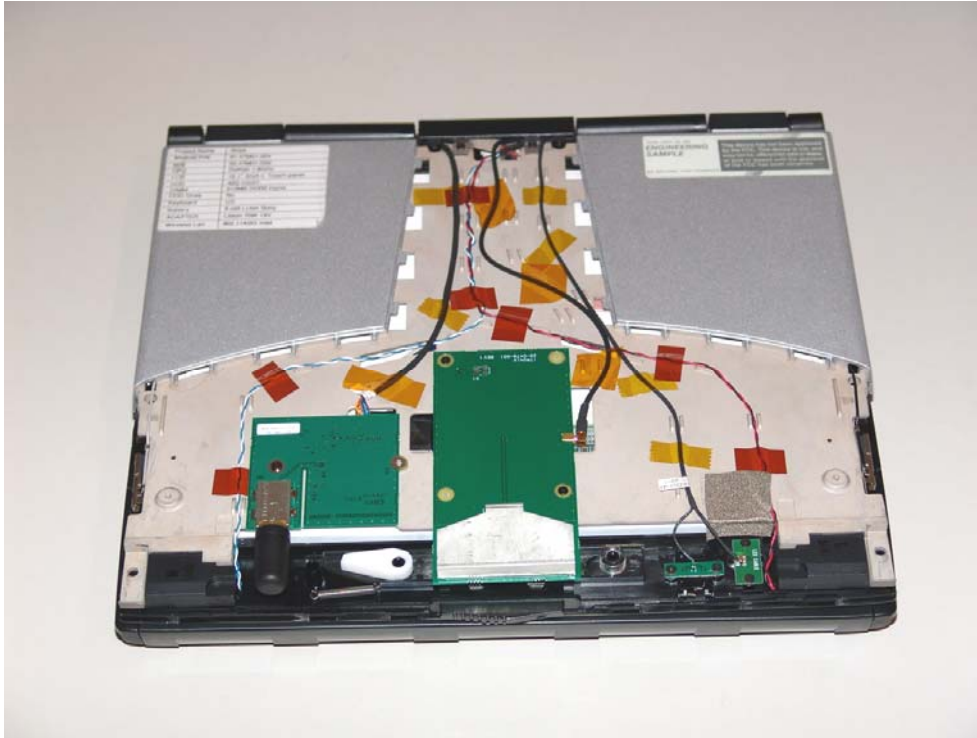

**Internal Photos IX600**  
**Top view, PC closed, display cover removed**

**IX600 view back side of display upright WAN antenna center, GPS to right**

**IX600 close up WAN antenna centered - GPS antenna on right side**

**IX600 WAN radio visible (silver card in slot at front of PC)**

**IX600 touch pad/keyboard cover flipped up, WAN radio located lower right side, WAN edge connector of module only partially visible**

^ above ^  
WAN location