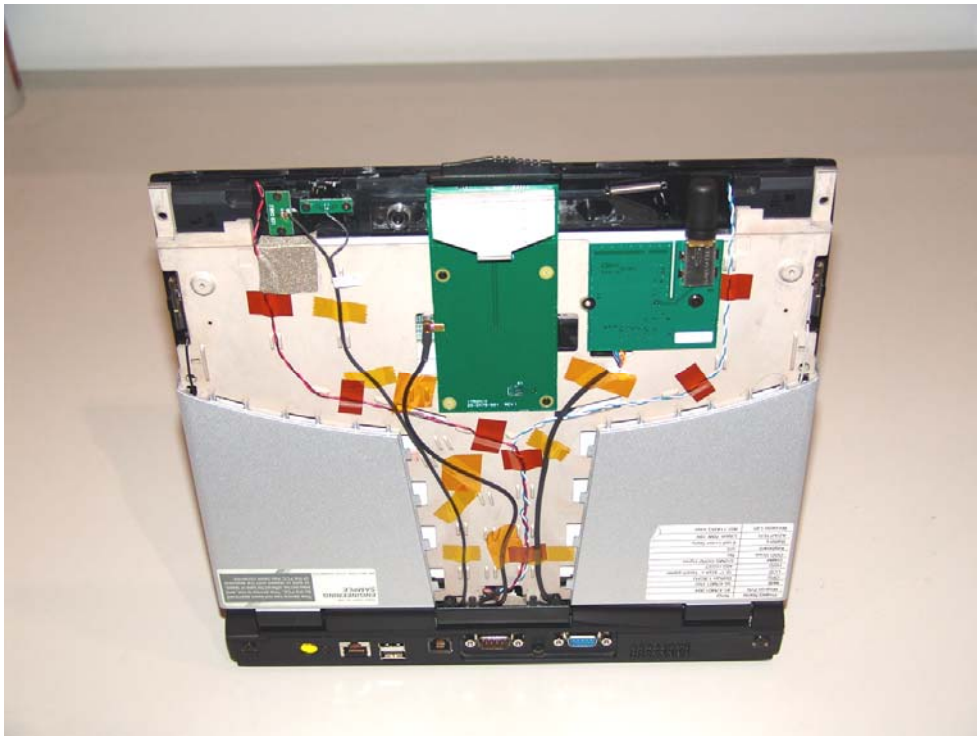

**Internal Photos IX600**  
**Top view, PC closed, display cover removed**

**IX600 view back side of display upright WAN antenna center, GPS to right**

**IX600 close up WAN antenna centered - GPS antenna on right side**

**IX600 WAN radio visible (silver card in slot at front of PC)**

**IX600 touch pad/keyboard cover flipped up, WAN radio located lower right side, WAN edge connector of module only partially visible**

^ above ^  
WAN location