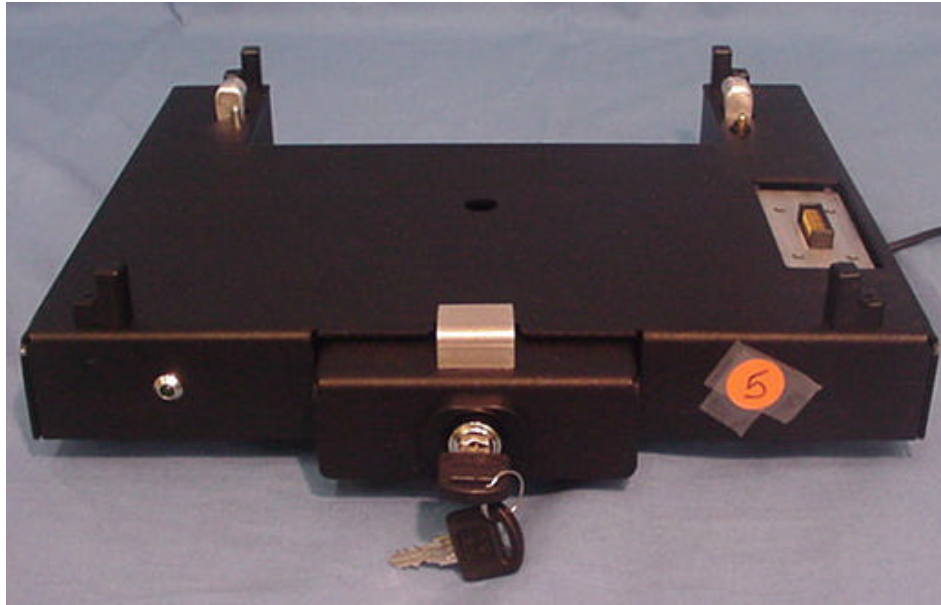

EXTERNAL EUT PHOTOGRAPHS

EXTERNAL EUT PHOTOGRAPHS

EXTERNAL EUT PHOTOGRAPHS

EUT WITH CRADLE PHOTOGRAPHS

EUT WITH CRADLE PHOTOGRAPHS

VEHICLE ANTENNA PHOTOGRAPHS
MaxRad Z562Unity Gain Antenna
P/N: 46-0059-001

VEHICLE ANTENNA PHOTOGRAPHS
MaxRad Z568 Unity Gain Antenna
P/N: 46-0064-001