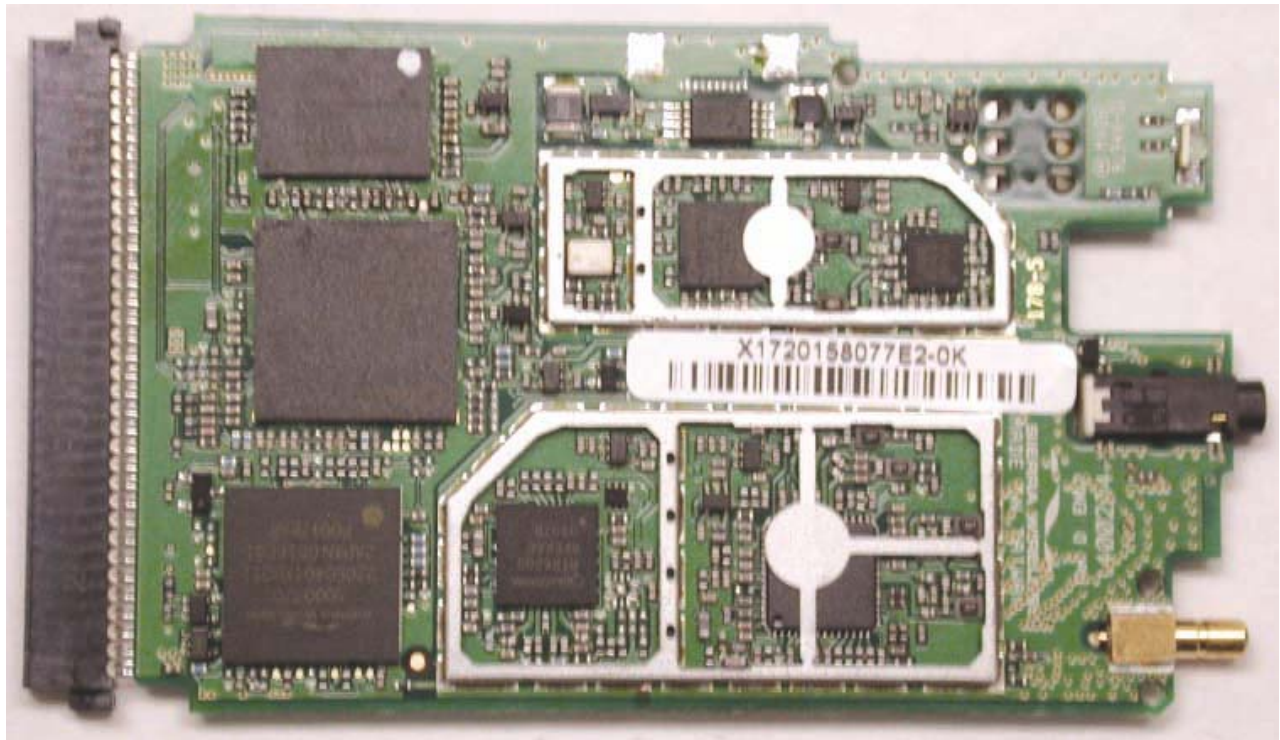

INTERNAL DUT PHOTOGRAPHS
Sierra Wireless AirCard 860 PCMCIA Modem / Intel Pro 2200BG 802.11bg Mini-PCI / MSI MS-6837 Bluetooth

INTERNAL DUT PHOTOGRAPHS
Sierra Wireless AirCard 860 PCMCIA Modem

**AirCard 860
Installed**

**AirCard 860
Removed**

INTERNAL DUT PHOTOGRAPHS
Sierra Wireless AirCard 860 PCMCIA Modem

INTERNAL DUT PHOTOGRAPHS
Sierra Wireless AirCard 860 PCMCIA Modem

INTERNAL DUT PHOTOGRAPHS
Sierra Wireless AirCard 860 PCMCIA Modem

INTERNAL DUT PHOTOGRAPHS
Intel Pro 2200BG 802.11b/g WLAN Mini-PCI Card

INTERNAL DUT PHOTOGRAPHS
Intel Pro 2200BG 802.11b/g WLAN Mini-PCI Card

INTERNAL DUT PHOTOGRAPHS
Intel Pro 2200BG 802.11b/g WLAN Mini-PCI Card

Front with Shielding

Back

INTERNAL DUT PHOTOGRAPHS
Intel Pro 2200BG 802.11b/g WLAN Mini-PCI Card

Front with Shielding Removed

INTERNAL DUT PHOTOGRAPHS
MSI MS-6837 Bluetooth

Bluetooth Mounting Plate

Bluetooth Transmitter