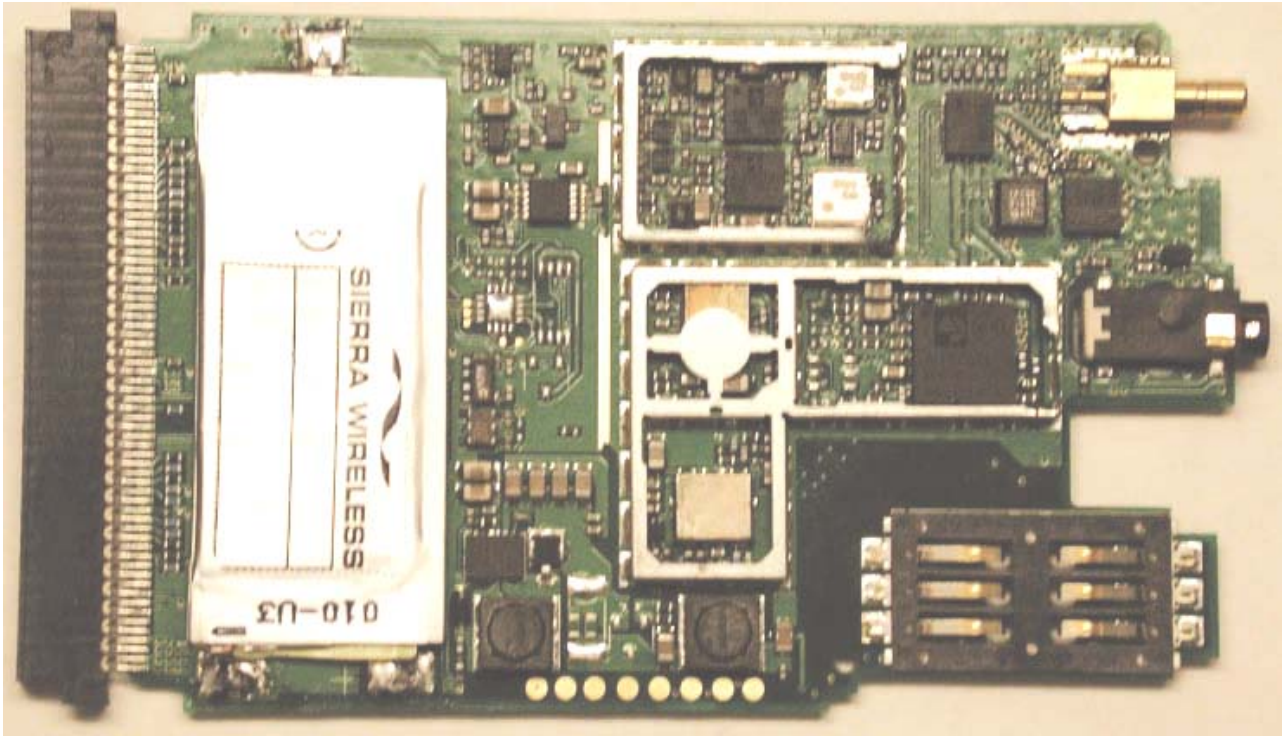

INTERNAL DUT PHOTOGRAPHS
Sierra Wireless AirCard 860 PCMCIA Modem / Intel Pro 2200BG 802.11bg Mini-PCI / MSI MS-6837 Bluetooth

INTERNAL DUT PHOTOGRAPHS
Sierra Wireless AirCard 860 PCMCIA Modem

**AirCard 860
Installed**

**AirCard 860
Removed**

INTERNAL DUT PHOTOGRAPHS
Sierra Wireless AirCard 860 PCMCIA Modem

INTERNAL DUT PHOTOGRAPHS
Sierra Wireless AirCard 860 PCMCIA Modem

INTERNAL DUT PHOTOGRAPHS
Sierra Wireless AirCard 860 PCMCIA Modem

INTERNAL DUT PHOTOGRAPHS
Intel Pro 2200BG 802.11b/g WLAN Mini-PCI Card

INTERNAL DUT PHOTOGRAPHS
Intel Pro 2200BG 802.11b/g WLAN Mini-PCI Card

INTERNAL DUT PHOTOGRAPHS
Intel Pro 2200BG 802.11b/g WLAN Mini-PCI Card

Front with Shielding

Back

INTERNAL DUT PHOTOGRAPHS
Intel Pro 2200BG 802.11b/g WLAN Mini-PCI Card

Front with Shielding Removed

INTERNAL DUT PHOTOGRAPHS
MSI MS-6837 Bluetooth

Bluetooth Mounting Plate

Bluetooth Transmitter