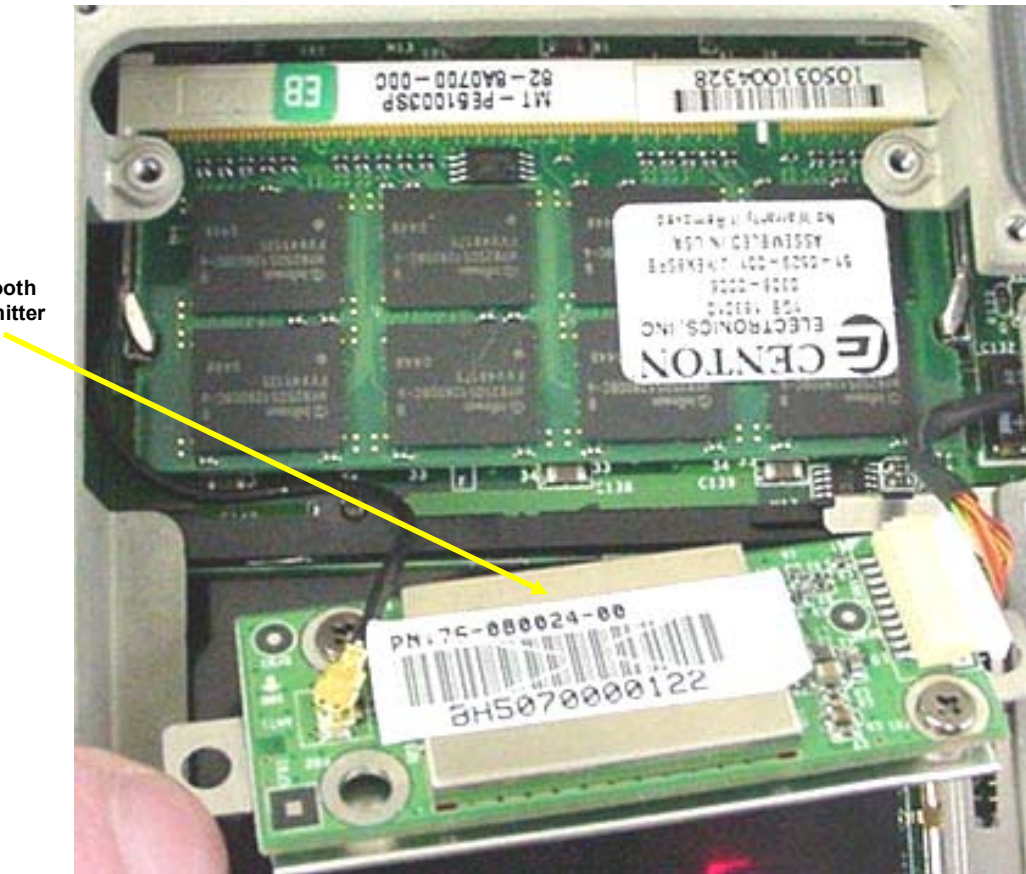

Front with Shielding

Back

INTERNAL DUT PHOTOGRAPHS
Intel Pro 2200BG 802.11b/g WLAN Mini-PCI Card

Front with Shielding Removed

INTERNAL DUT PHOTOGRAPHS
MSI MS-6837 Bluetooth

Bluetooth Mounting Plate

Bluetooth Transmitter