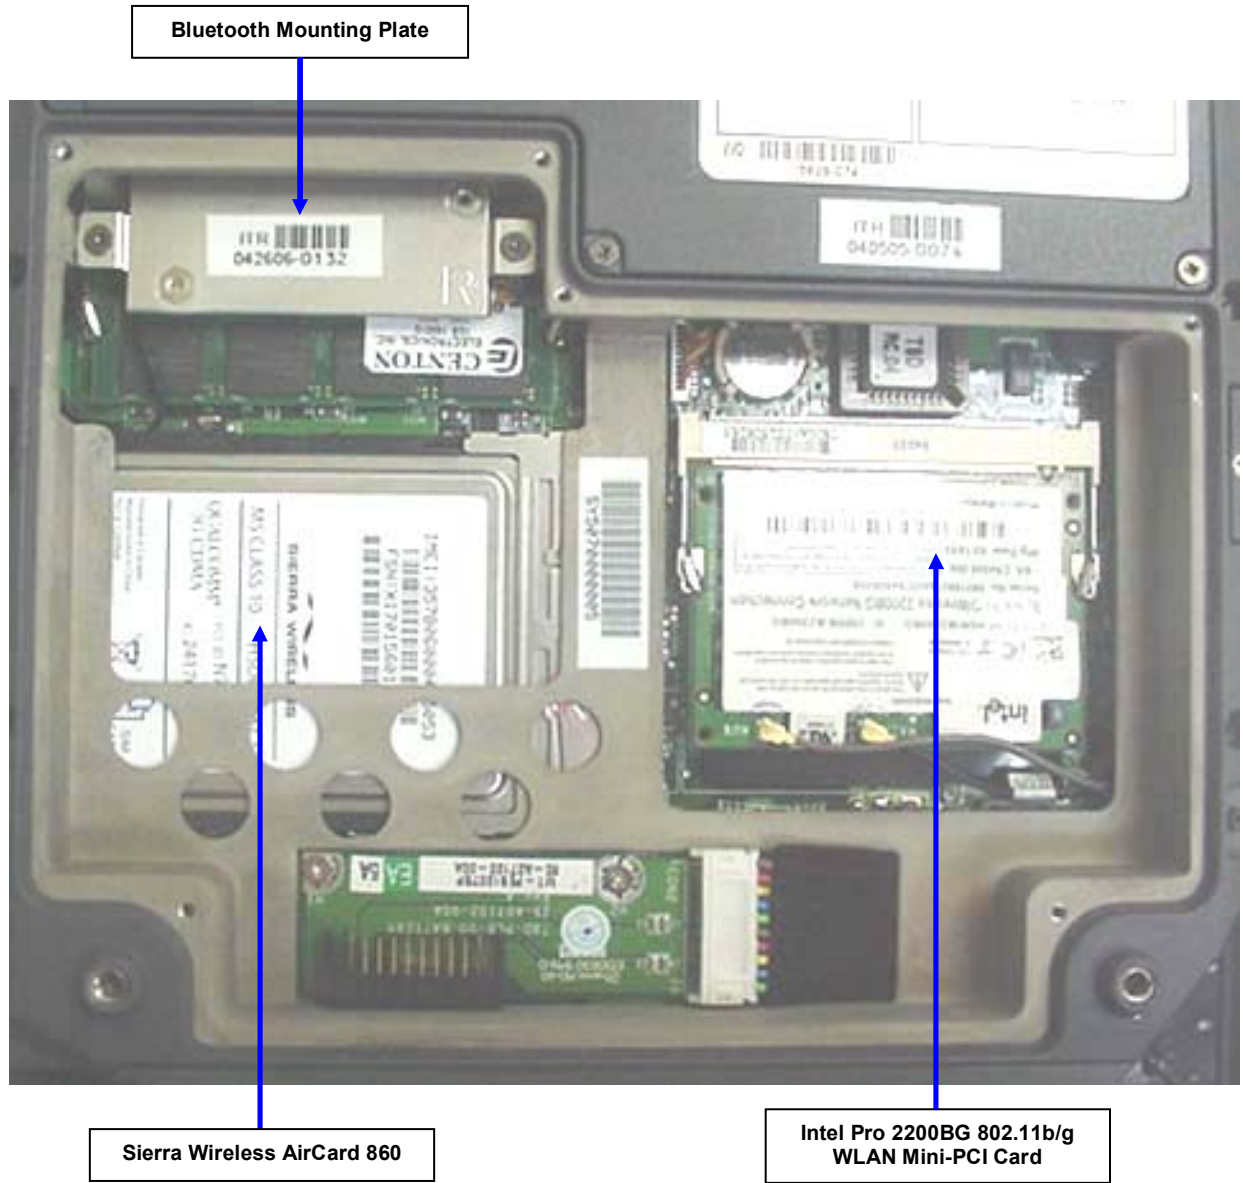

INTERNAL DUT PHOTOGRAPHS
Sierra Wireless AirCard 860 PCMCIA Modem / Intel Pro 2200BG 802.11bg Mini-PCI / MSI MS-6837 Bluetooth

INTERNAL DUT PHOTOGRAPHS
Sierra Wireless AirCard 860 PCMCIA Modem

**AirCard 860
Installed**

**AirCard 860
Removed**

INTERNAL DUT PHOTOGRAPHS
Sierra Wireless AirCard 860 PCMCIA Modem

INTERNAL DUT PHOTOGRAPHS
Sierra Wireless AirCard 860 PCMCIA Modem

INTERNAL DUT PHOTOGRAPHS
Sierra Wireless AirCard 860 PCMCIA Modem

INTERNAL DUT PHOTOGRAPHS
Intel Pro 2200BG 802.11b/g WLAN Mini-PCI Card

INTERNAL DUT PHOTOGRAPHS
Intel Pro 2200BG 802.11b/g WLAN Mini-PCI Card

INTERNAL DUT PHOTOGRAPHS
Intel Pro 2200BG 802.11b/g WLAN Mini-PCI Card

Front with Shielding

Back

INTERNAL DUT PHOTOGRAPHS
Intel Pro 2200BG 802.11b/g WLAN Mini-PCI Card

Front with Shielding Removed

INTERNAL DUT PHOTOGRAPHS
MSI MS-6837 Bluetooth

Bluetooth Mounting Plate

Bluetooth Transmitter