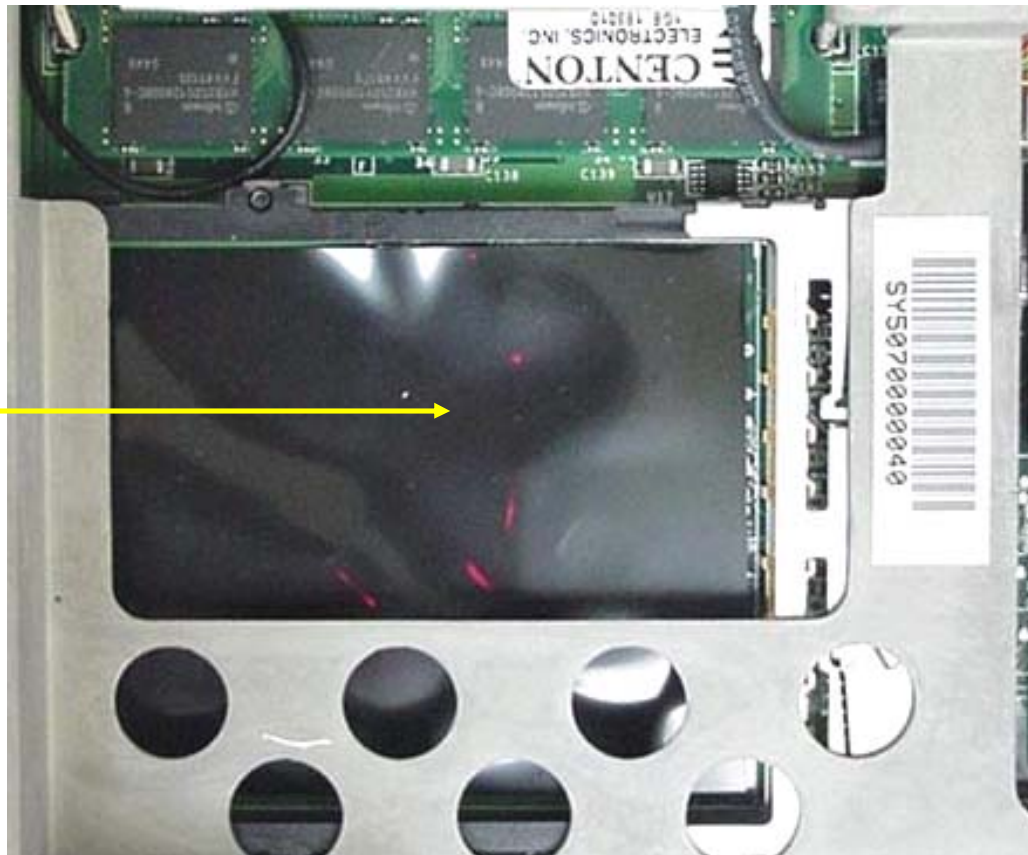

INTERNAL DUT PHOTOGRAPHS
Sierra Wireless AirCard 860 PCMCIA Modem / Intel Pro 2200BG 802.11bg Mini-PCI / MSI MS-6837 Bluetooth

INTERNAL DUT PHOTOGRAPHS
Sierra Wireless AirCard 860 PCMCIA Modem

**AirCard 860
Installed**

**AirCard 860
Removed**

INTERNAL DUT PHOTOGRAPHS
Sierra Wireless AirCard 860 PCMCIA Modem

INTERNAL DUT PHOTOGRAPHS
Sierra Wireless AirCard 860 PCMCIA Modem

INTERNAL DUT PHOTOGRAPHS
Sierra Wireless AirCard 860 PCMCIA Modem

INTERNAL DUT PHOTOGRAPHS
Intel Pro 2200BG 802.11b/g WLAN Mini-PCI Card

INTERNAL DUT PHOTOGRAPHS
Intel Pro 2200BG 802.11b/g WLAN Mini-PCI Card

INTERNAL DUT PHOTOGRAPHS
Intel Pro 2200BG 802.11b/g WLAN Mini-PCI Card

Front with Shielding

Back

INTERNAL DUT PHOTOGRAPHS
Intel Pro 2200BG 802.11b/g WLAN Mini-PCI Card

Front with Shielding Removed

INTERNAL DUT PHOTOGRAPHS
MSI MS-6837 Bluetooth

Bluetooth Mounting Plate

Bluetooth Transmitter