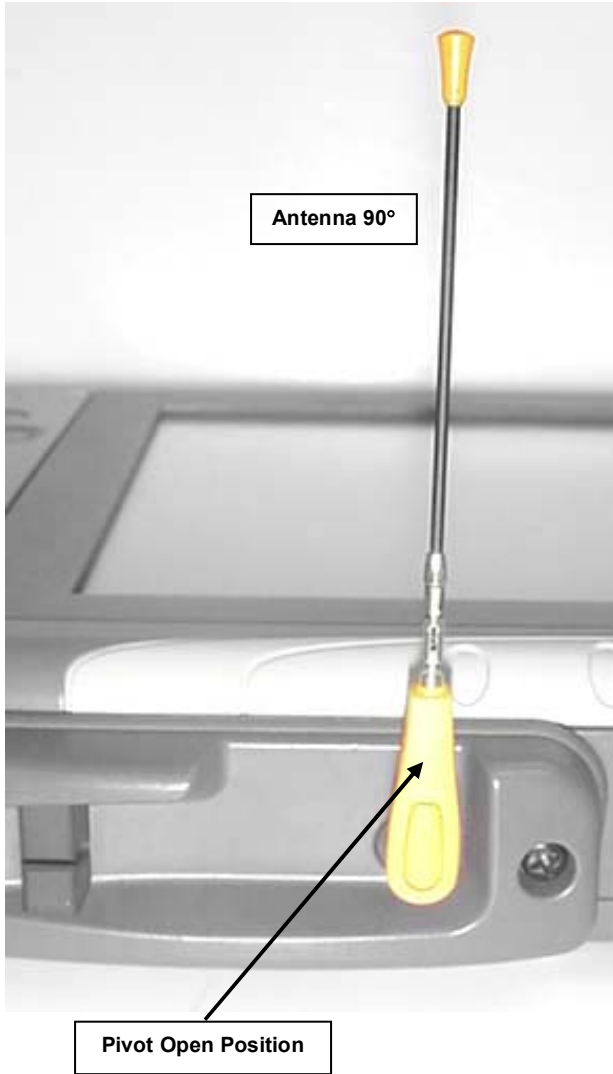

EXTERNAL DUT PHOTOGRAPHS

'0 Degrees Landscape' LCD Display Orientation

EXTERNAL DUT PHOTOGRAPHS

'-90 Degrees Portrait' LCD Display Orientation

EXTERNAL DUT PHOTOGRAPHS

EXTERNAL DUT PHOTOGRAPHS

EXTERNAL DUT PHOTOGRAPHS

EXTERNAL DUT PHOTOGRAPHS
AirCard 860 Antenna - Open 90°

EXTERNAL DUT PHOTOGRAPHS
AirCard 860 Antenna - Open 180°

EXTERNAL DUT PHOTOGRAPHS
AirCard 860 Antenna - Closed 180°

Antenna 180°

Pivot Closed Position