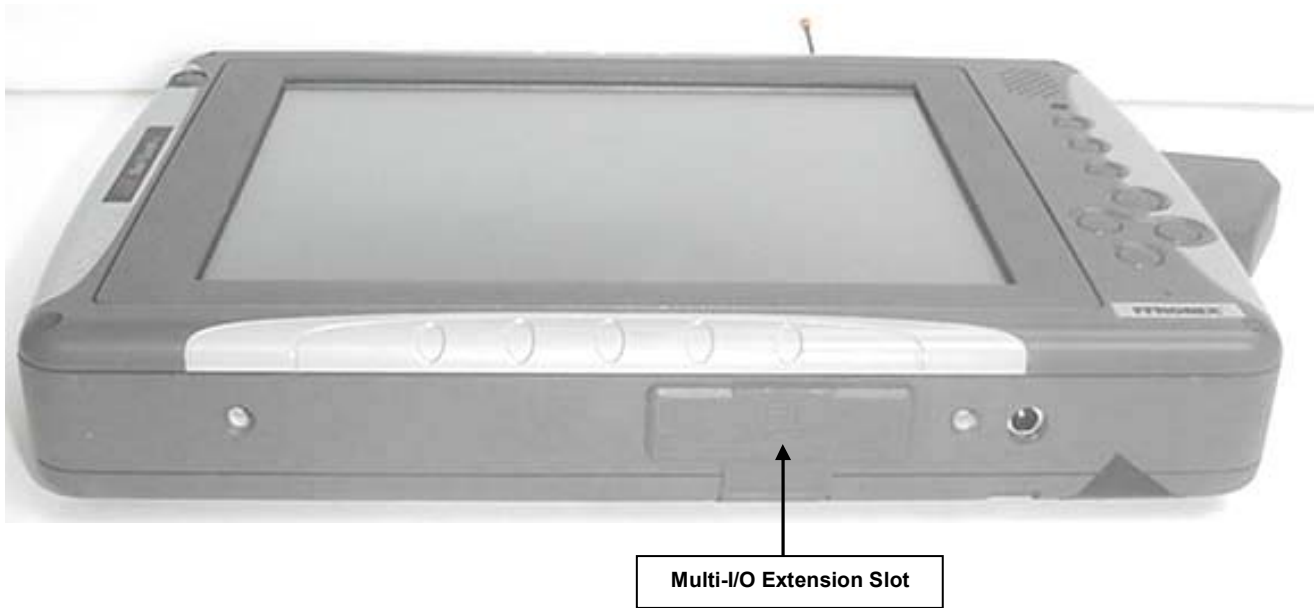

EXTERNAL DUT PHOTOGRAPHS

'0 Degrees Landscape' LCD Display Orientation

EXTERNAL DUT PHOTOGRAPHS

'-90 Degrees Portrait' LCD Display Orientation

EXTERNAL DUT PHOTOGRAPHS

EXTERNAL DUT PHOTOGRAPHS

EXTERNAL DUT PHOTOGRAPHS

EXTERNAL DUT PHOTOGRAPHS
AirCard 860 Antenna - Open 90°

EXTERNAL DUT PHOTOGRAPHS
AirCard 860 Antenna - Open 180°

EXTERNAL DUT PHOTOGRAPHS
AirCard 860 Antenna - Closed 180°

Antenna 180°

Pivot Closed Position

EXTERNAL DUT PHOTOGRAPHS

DUT with Internal Li-ion Battery 11.1 V, 3600 mAh (Model: T8M-E)

Internal Li-ion Battery 11.1 V, 3600 mAh (Model: T8M-E)

Internal Li-ion Battery 11.1 V, 3600 mAh (Model: T8M-E)

EXTERNAL DUT PHOTOGRAPHS