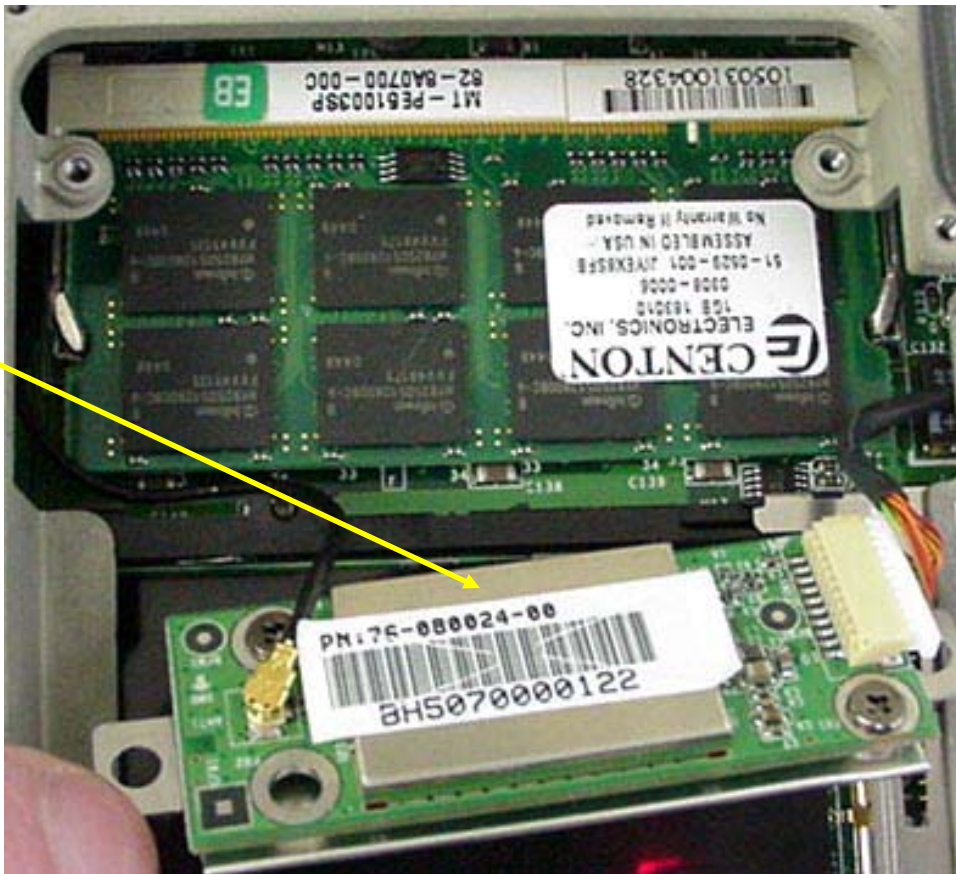

Bluetooth Transmitter