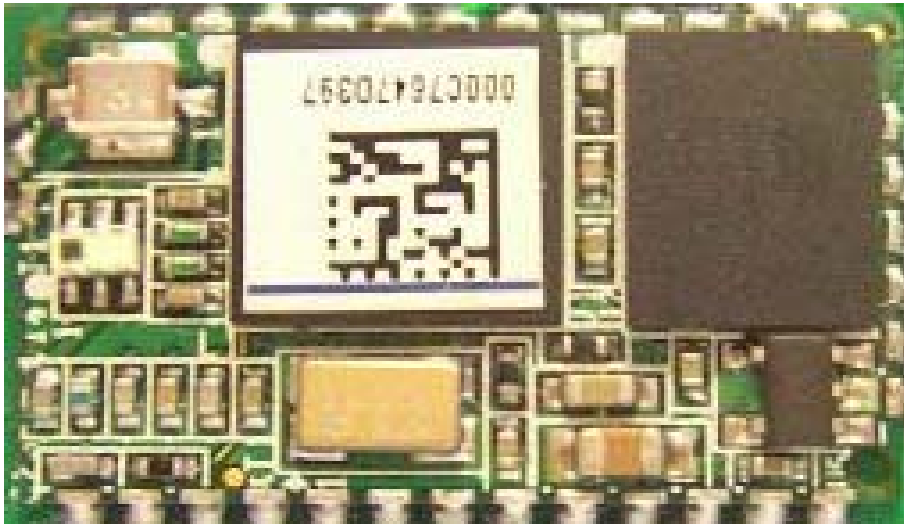

Front with Shielding

Back

**INTERNAL DUT PHOTOGRAPHS**  
Intel Pro 2200BG 802.11b/g WLAN Mini-PCI Card

Front with Shielding Removed

**INTERNAL DUT PHOTOGRAPHS**  
**MSI MS-6837 Bluetooth Transmitter**

Bluetooth Mounting Plate

**INTERNAL DUT PHOTOGRAPHS**  
MSI MS-6837 Bluetooth Transmitter

Bluetooth Mounting Plate

Bluetooth Transmitter

**INTERNAL DUT PHOTOGRAPHS**  
MSI MS-6837 Bluetooth Transmitter

**INTERNAL DUT PHOTOGRAPHS**

**Bluetooth Antenna**

**INTERNAL DUT PHOTOGRAPHS**  
**AirCard 775 GPRS/EDGE Antenna - Open 90°**

AirCard 775  
GSM GPRS/EDGE  
Dual-Band Antenna

Bluetooth Antenna

**INTERNAL DUT PHOTOGRAPHS**  
**AirCard 775 GPRS/EDGE Antenna - Open 180°**