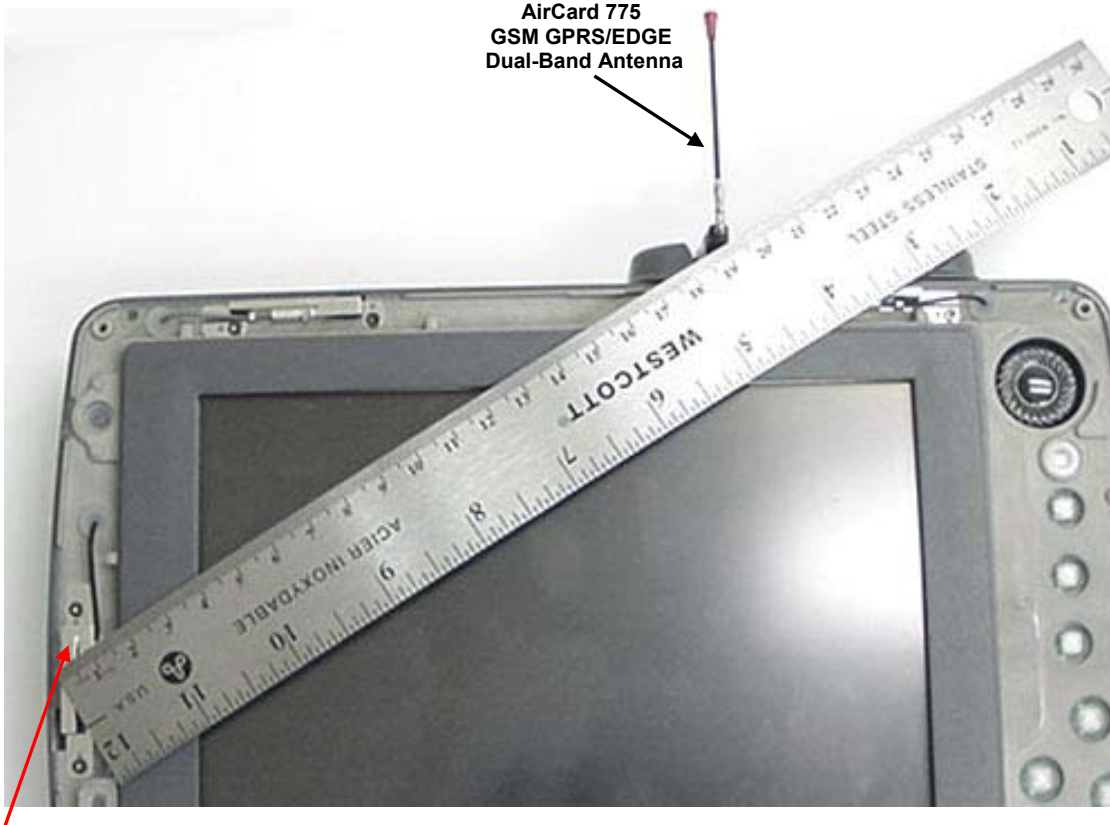

**Bluetooth Antenna**

**INTERNAL DUT PHOTOGRAPHS**  
**AirCard 775 GPRS/EDGE Antenna - Open 90°**

AirCard 775  
GSM GPRS/EDGE  
Dual-Band Antenna

Bluetooth Antenna

**INTERNAL DUT PHOTOGRAPHS**  
**AirCard 775 GPRS/EDGE Antenna - Open 180°**