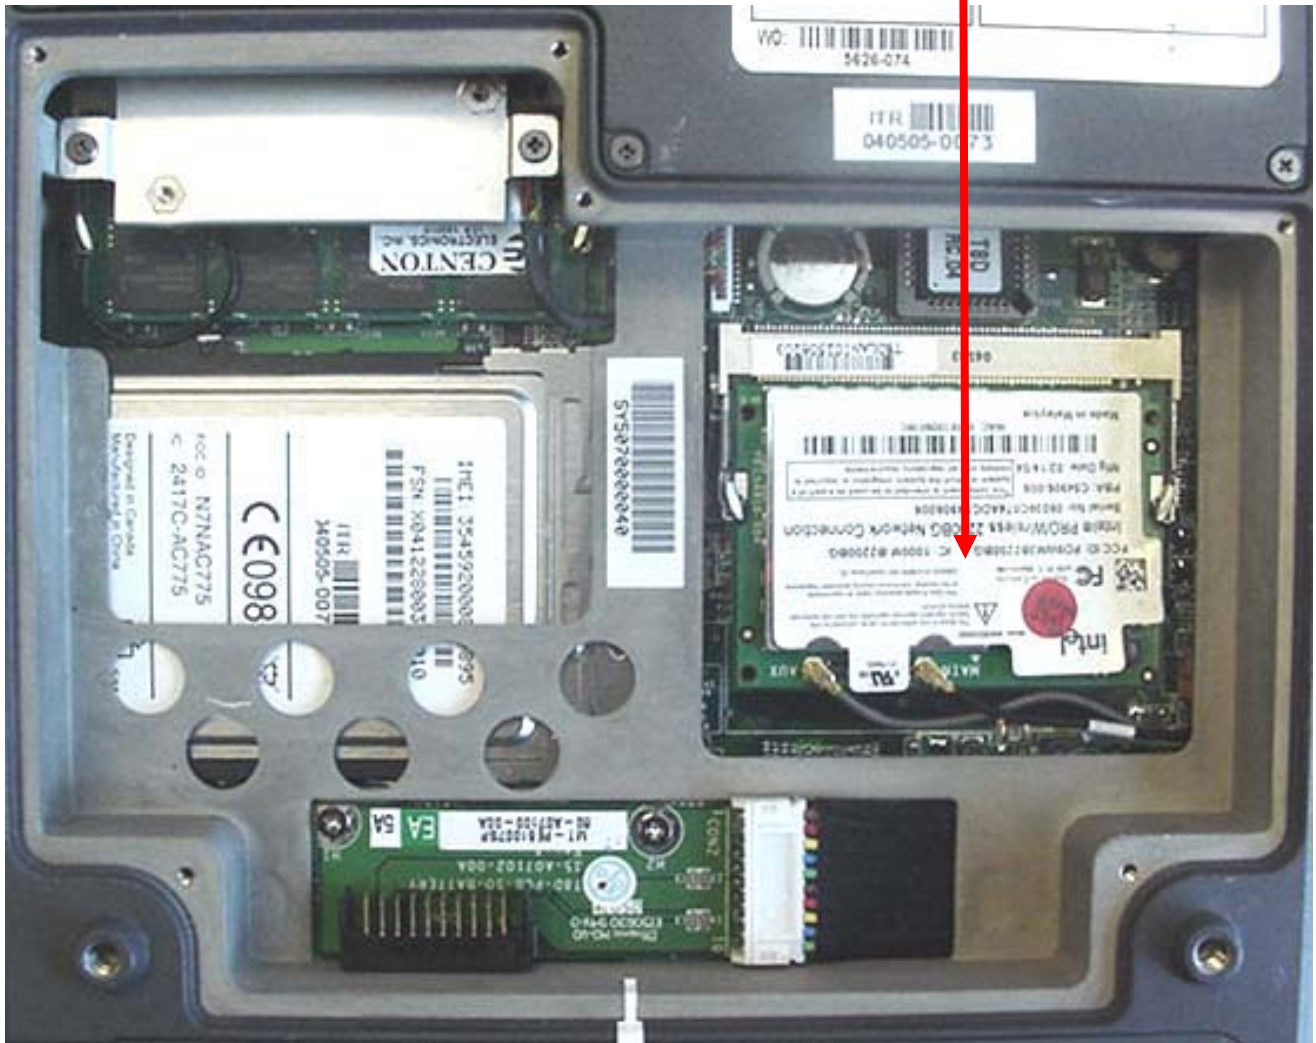

**INTERNAL DUT PHOTOGRAPHS**  
**Sierra Wireless AirCard 775 GSM GPRS/EDGE PCMCIA Modem**

AirCard 775 Dual-Band GSM GPRS/EDGE Modem

AirCard 775 Dual-Band GSM GPRS/EDGE Modem

**INTERNAL DUT PHOTOGRAPHS**  
**Intel Pro 2200BG 802.11b/g WLAN Mini-PCI Card**

Intel Pro 2200BG  
802.11b/g WLAN

**INTERNAL DUT PHOTOGRAPHS**  
Intel Pro 2200BG 802.11b/g WLAN Mini-PCI Card

**INTERNAL DUT PHOTOGRAPHS**  
**Intel Pro 2200BG 802.11b/g WLAN Mini-PCI Card**

Front

Back

**INTERNAL DUT PHOTOGRAPHS**  
Intel Pro 2200BG 802.11b/g WLAN Mini-PCI Card

Front with Shielding

Back

**INTERNAL DUT PHOTOGRAPHS**  
Intel Pro 2200BG 802.11b/g WLAN Mini-PCI Card

Front with Shielding Removed

**INTERNAL DUT PHOTOGRAPHS**  
**MSI MS-6837 Bluetooth Transmitter**

Bluetooth Mounting Plate