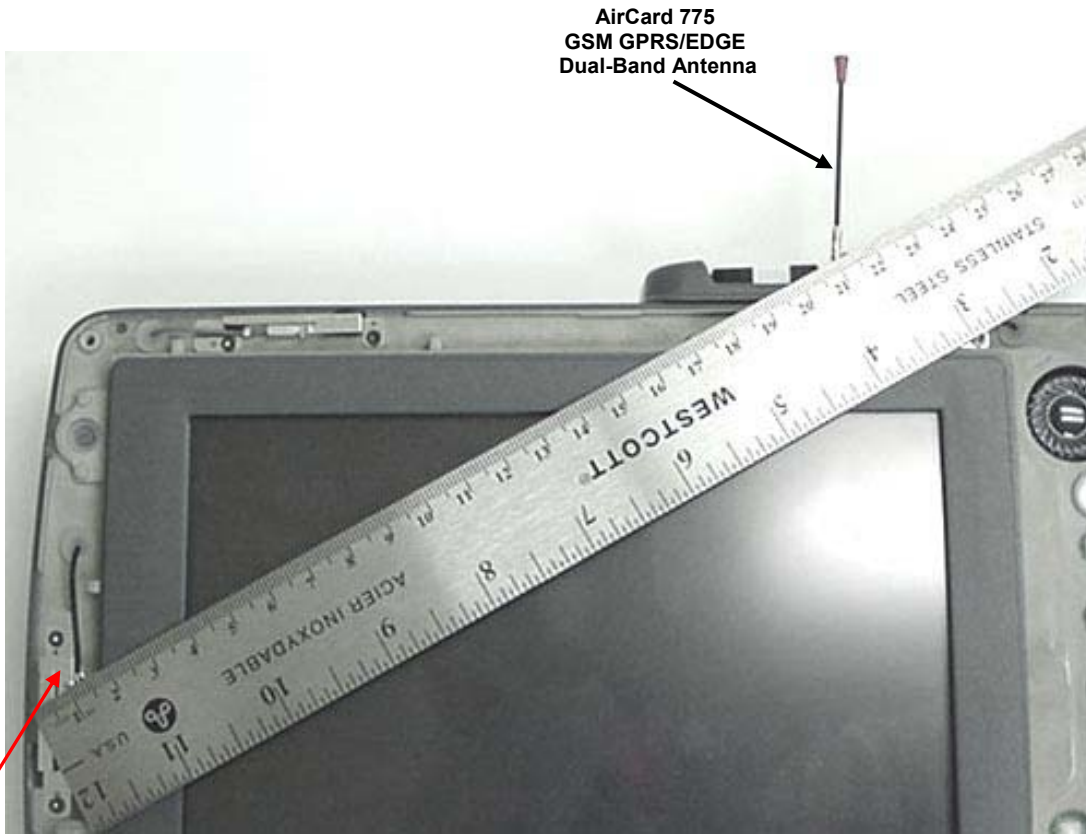

INTERNAL DUT PHOTOGRAPHS
AirCard 775 GPRS/EDGE Antenna - Closed 180°

AirCard 775
GSM GPRS/EDGE
Dual-Band Antenna

Bluetooth Antenna