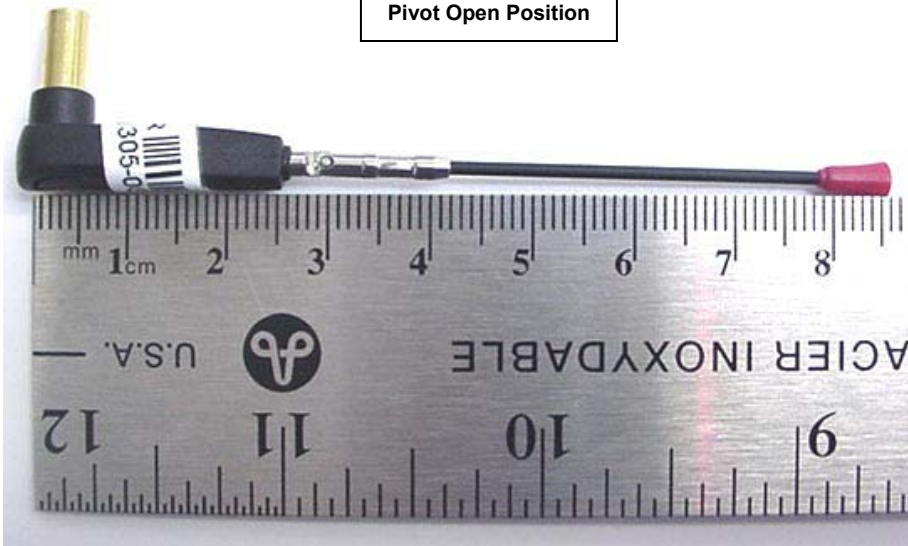

EXTERNAL DUT PHOTOGRAPHS

**'0 Degrees Landscape'
User Display Orientation**

EXTERNAL DUT PHOTOGRAPHS

**'-90 Degrees Portrait'
User Display Orientation**

EXTERNAL DUT PHOTOGRAPHS

EXTERNAL DUT PHOTOGRAPHS
AirCard 775 GPRS/EDGE Antenna - Open 90°

Pivot Open Position

AirCard 775 GPRS/EDGE Dual-Band Antenna

EXTERNAL DUT PHOTOGRAPHS
AirCard 775 GPRS/EDGE Antenna - Open 180°

Antenna 180°

Pivot Open Position

EXTERNAL DUT PHOTOGRAPHS
AirCard 775 GPRS/EDGE Antenna - Closed 180°