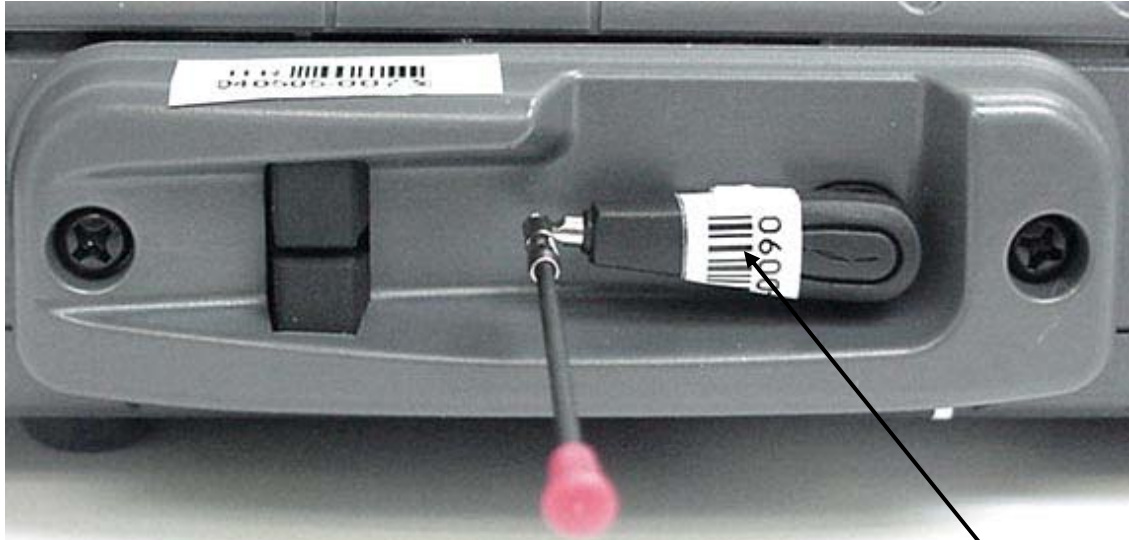

Pivot Open Position

AirCard 775 GPRS/EDGE Dual-Band Antenna

EXTERNAL DUT PHOTOGRAPHS
AirCard 775 GPRS/EDGE Antenna - Open 180°

Antenna 180°

Pivot Open Position

EXTERNAL DUT PHOTOGRAPHS
AirCard 775 GPRS/EDGE Antenna - Closed 180°

Antenna 180°

Pivot Closed Position

EXTERNAL DUT PHOTOGRAPHS

IX325 Hatch for AirCard 775 (Antenna Removed)

PCMCIA Slot-to-Base Distance (Hatch & Antenna Removed)

PCMCIA Slot (Hatch & AirCard 775 Removed)

EXTERNAL DUT PHOTOGRAPHS