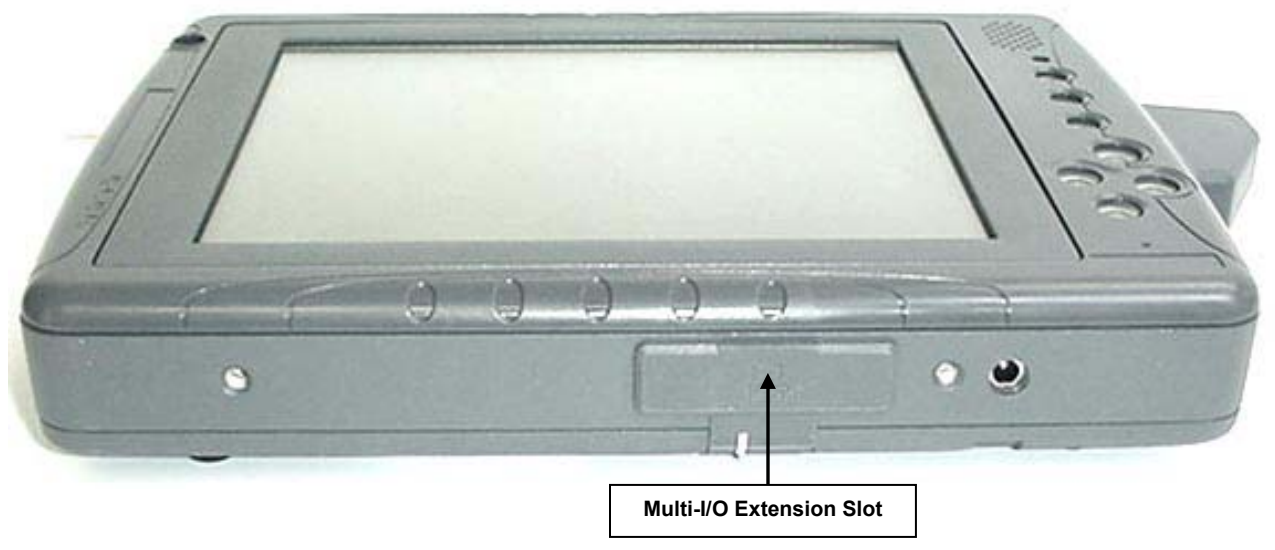

EXTERNAL DUT PHOTOGRAPHS

**'0 Degrees Landscape'
User Display Orientation**

EXTERNAL DUT PHOTOGRAPHS

**'-90 Degrees Portrait'
User Display Orientation**

EXTERNAL DUT PHOTOGRAPHS

EXTERNAL DUT PHOTOGRAPHS
AirCard 775 GPRS/EDGE Antenna - Open 90°

Pivot Open Position

AirCard 775 GPRS/EDGE Dual-Band Antenna

EXTERNAL DUT PHOTOGRAPHS
AirCard 775 GPRS/EDGE Antenna - Open 180°

Antenna 180°

Pivot Open Position

EXTERNAL DUT PHOTOGRAPHS
AirCard 775 GPRS/EDGE Antenna - Closed 180°

DUT with Internal Li-ion Battery 11.1 V, 3600 mAh (Model: T8M-E)

Internal Li-ion Battery 11.1 V, 3600 mAh (Model: T8M-E)

Internal Li-ion Battery 11.1 V, 3600 mAh (Model: T8M-E)

EXTERNAL DUT PHOTOGRAPHS

DUT with External Second Li-ion Battery 11.1 V, 3600 mAh (Model: T8S-E)

External Second Li-ion Battery 11.1 V, 3600 mAh (Model: T8S-E)

EXTERNAL DUT PHOTOGRAPHS

DUT with AC Power Adapter

AC Power Adapter