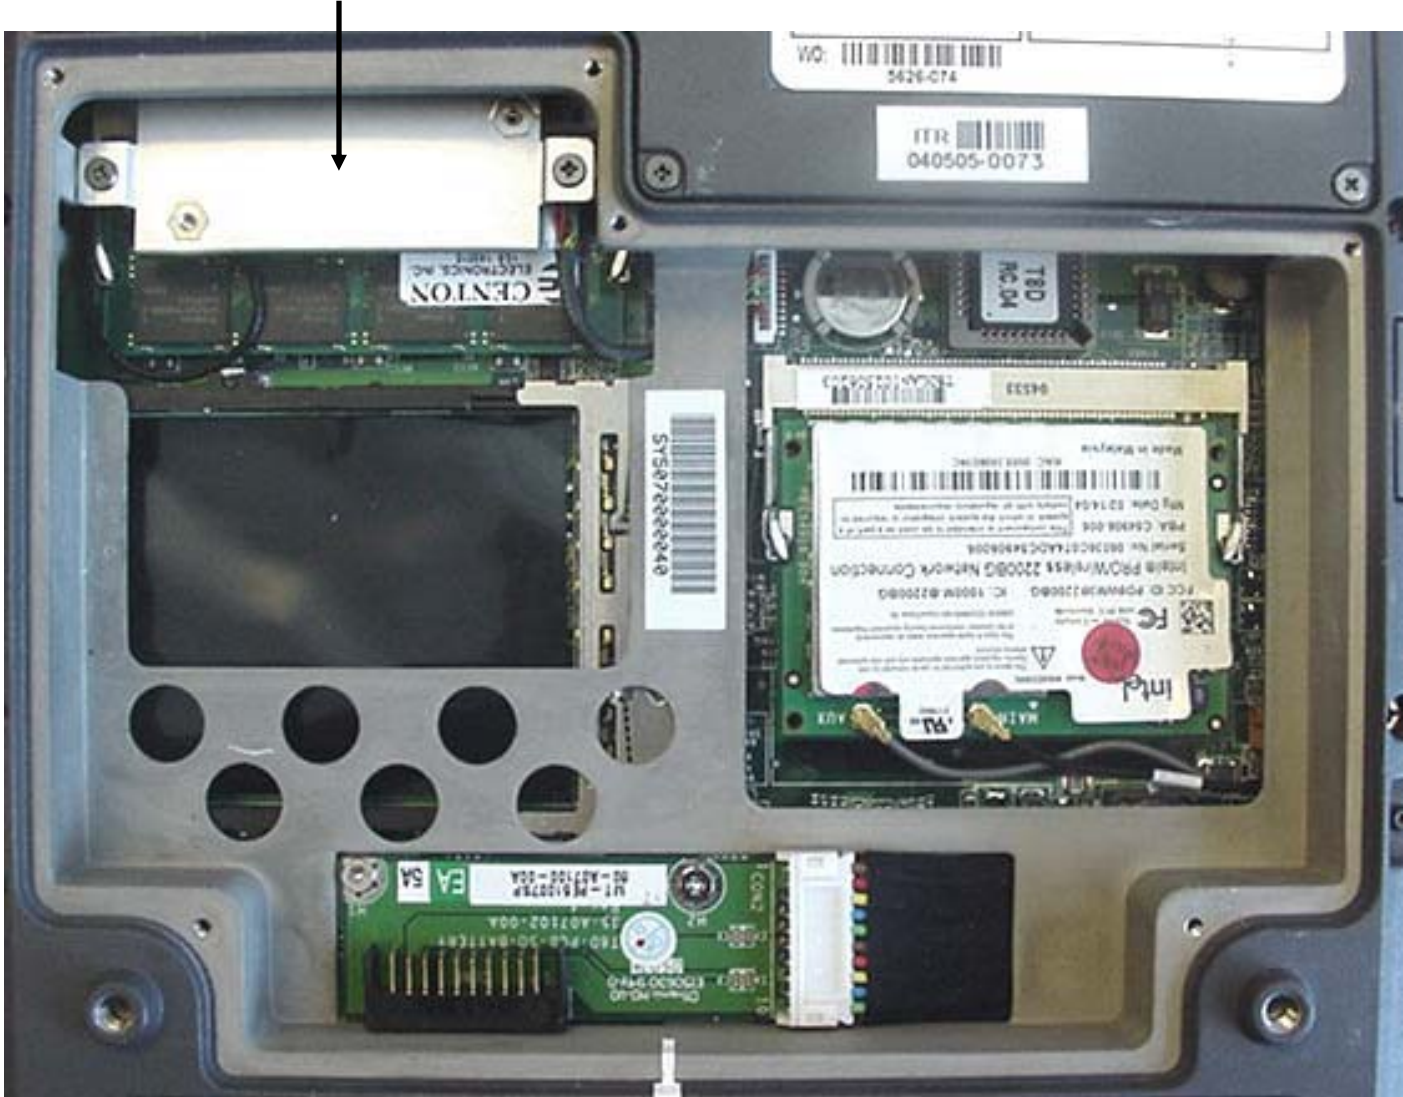

INTERNAL DUT PHOTOGRAPHS
Intel Pro 2200BG 802.11b/g WLAN Mini-PCI Card

Intel Pro 2200BG
802.11b/g WLAN

INTERNAL DUT PHOTOGRAPHS
Intel Pro 2200BG 802.11b/g WLAN Mini-PCI Card

INTERNAL DUT PHOTOGRAPHS
Intel Pro 2200BG 802.11b/g WLAN Mini-PCI Card

Front

Back

INTERNAL DUT PHOTOGRAPHS
Intel Pro 2200BG 802.11b/g WLAN Mini-PCI Card

Front with Shielding

Back

INTERNAL DUT PHOTOGRAPHS
Intel Pro 2200BG 802.11b/g WLAN Mini-PCI Card

Front with Shielding Removed

INTERNAL DUT PHOTOGRAPHS
MSI MS-6837 Bluetooth Transmitter

Bluetooth Mounting Plate

INTERNAL DUT PHOTOGRAPHS
MSI MS-6837 Bluetooth Transmitter

Bluetooth Mounting Plate

Bluetooth Transmitter

INTERNAL DUT PHOTOGRAPHS
MSI MS-6837 Bluetooth Transmitter