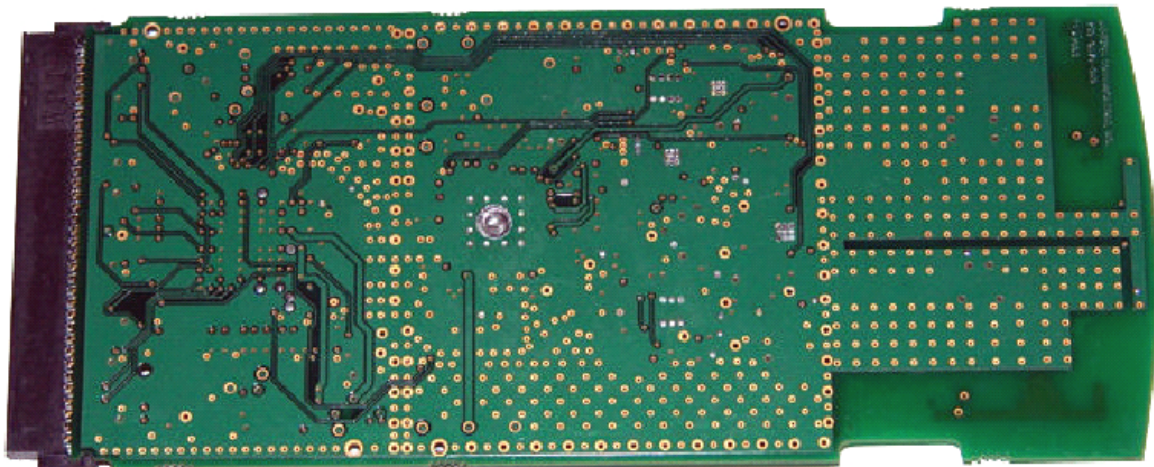

INTERNAL DUT PHOTOGRAPHS
Cisco AIR-CB21AG-A-K9 802.11abg WLAN (PCMCIA)

Cisco
802.11abg
WLAN
installed in
PCMCIA slot

INTERNAL DUT PHOTOGRAPHS
Cisco AIR-CB21AG-A-K9 802.11abg WLAN (PCMCIA)

INTERNAL DUT PHOTOGRAPHS
Cisco AIR-CB21AG-A-K9 802.11abg WLAN (PCMCIA)

INTERNAL DUT PHOTOGRAPHS
Cisco AIR-CB21AG-A-K9 802.11abg WLAN (PCMCIA)

INTERNAL DUT PHOTOGRAPHS
Cisco AIR-CB21AG-A-K9 802.11abg WLAN (PCMCIA)

INTERNAL DUT PHOTOGRAPHS
MSI MS-6837 Bluetooth

Bluetooth Mounting Plate