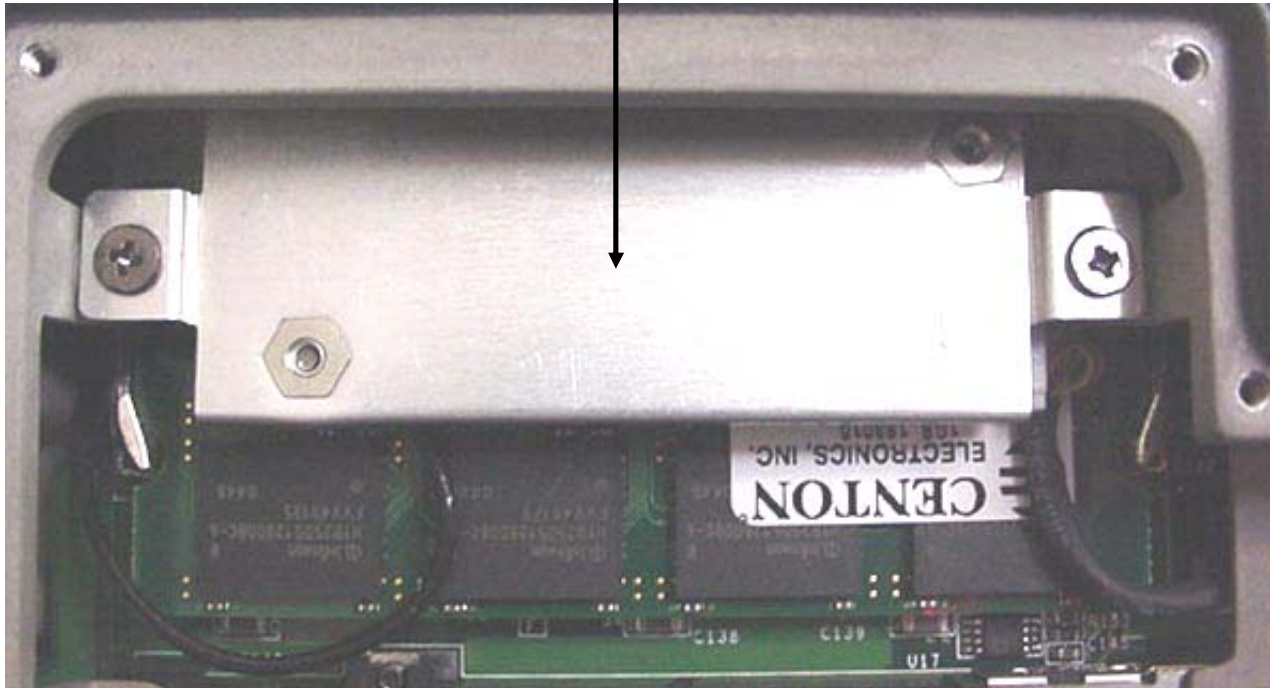

INTERNAL DUT PHOTOGRAPHS
MSI MS-6837 Bluetooth

Bluetooth Mounting Plate