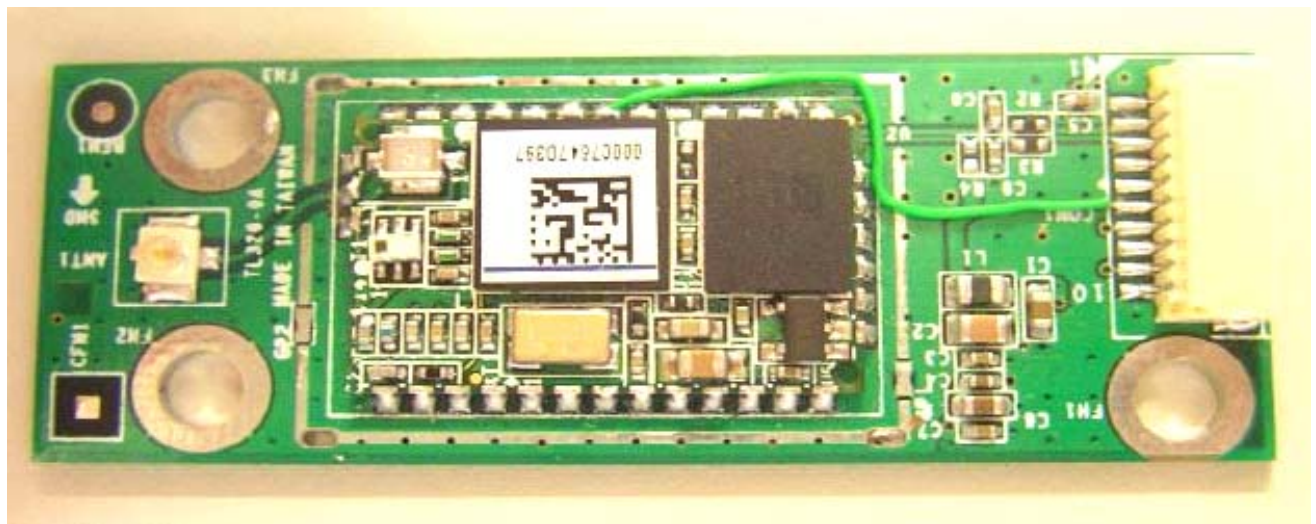

INTERNAL DUT PHOTOGRAPHS
Cisco AIR-CB21AG-A-K9 802.11abg WLAN (PCMCIA)

Cisco
802.11abg
WLAN
installed in
PCMCIA slot

INTERNAL DUT PHOTOGRAPHS
Cisco AIR-CB21AG-A-K9 802.11abg WLAN (PCMCIA)

INTERNAL DUT PHOTOGRAPHS
Cisco AIR-CB21AG-A-K9 802.11abg WLAN (PCMCIA)

INTERNAL DUT PHOTOGRAPHS
Cisco AIR-CB21AG-A-K9 802.11abg WLAN (PCMCIA)

INTERNAL DUT PHOTOGRAPHS
Cisco AIR-CB21AG-A-K9 802.11abg WLAN (PCMCIA)

INTERNAL DUT PHOTOGRAPHS
MSI MS-6837 Bluetooth

Bluetooth Mounting Plate

INTERNAL DUT PHOTOGRAPHS
MSI MS-6837 Bluetooth

Bluetooth Mounting Plate

Bluetooth Transmitter

INTERNAL DUT PHOTOGRAPHS
MSI MS-6837 Bluetooth

INTERNAL DUT PHOTOGRAPHS
Bluetooth Antenna

INTERNAL DUT PHOTOGRAPHS
Bluetooth Antenna