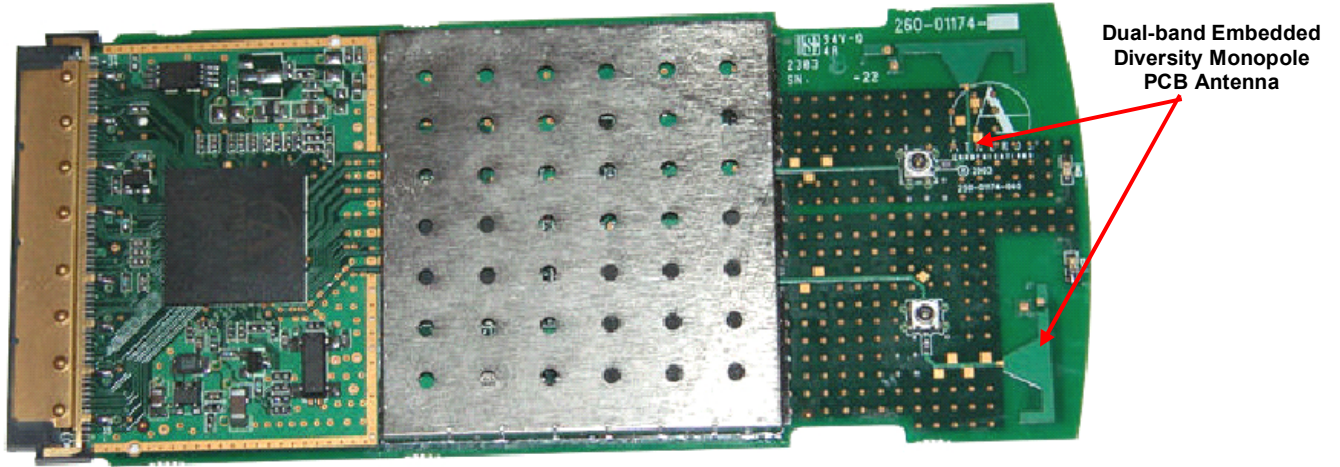

INTERNAL DUT PHOTOGRAPHS
Cisco AIR-CB21AG-A-K9 802.11abg WLAN (PCMCIA)

Cisco
802.11abg
WLAN
installed in
PCMCIA slot

INTERNAL DUT PHOTOGRAPHS
Cisco AIR-CB21AG-A-K9 802.11abg WLAN (PCMCIA)

INTERNAL DUT PHOTOGRAPHS
Cisco AIR-CB21AG-A-K9 802.11abg WLAN (PCMCIA)

INTERNAL DUT PHOTOGRAPHS
Cisco AIR-CB21AG-A-K9 802.11abg WLAN (PCMCIA)

INTERNAL DUT PHOTOGRAPHS
Cisco AIR-CB21AG-A-K9 802.11abg WLAN (PCMCIA)

INTERNAL DUT PHOTOGRAPHS
MSI MS-6837 Bluetooth

Bluetooth Mounting Plate