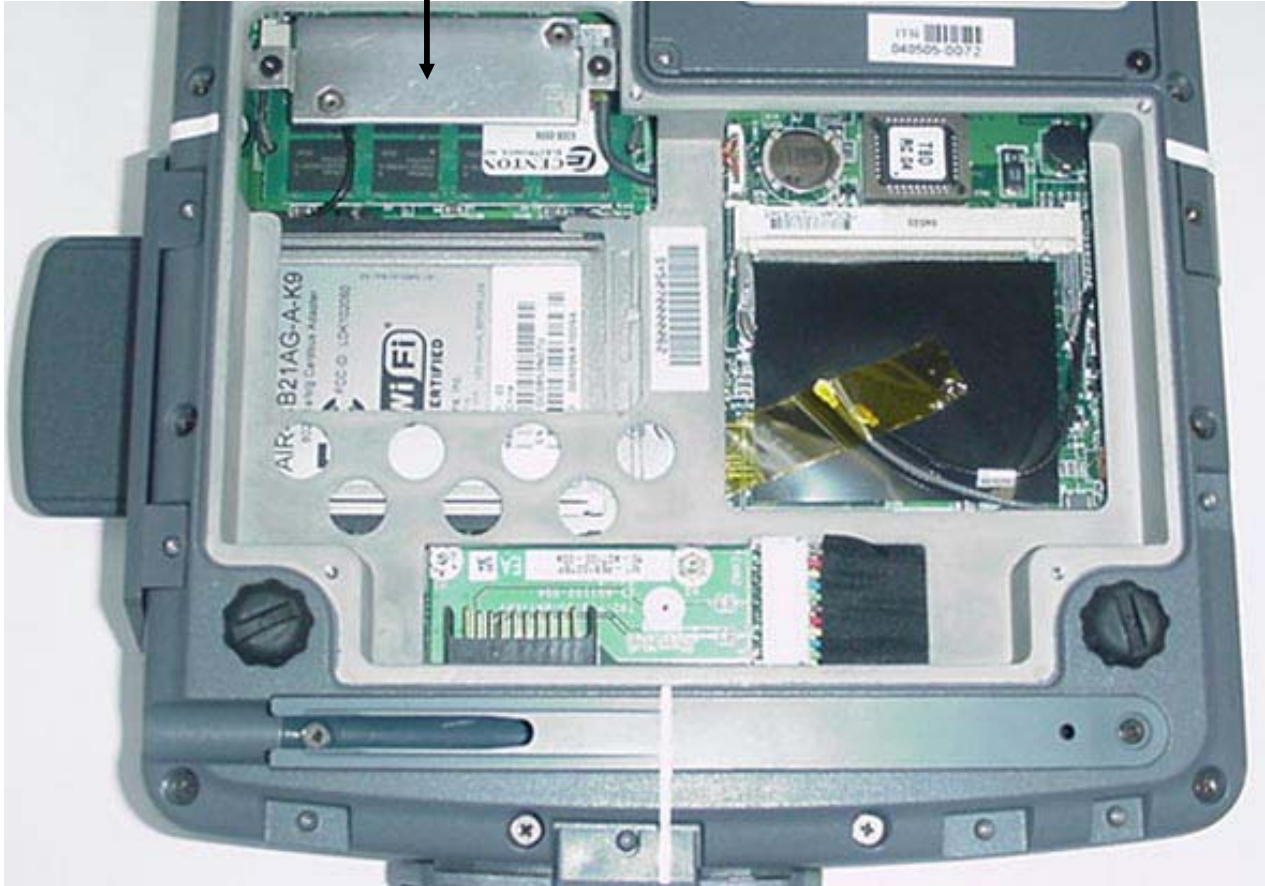

INTERNAL DUT PHOTOGRAPHS
Cisco AIR-CB21AG-A-K9 802.11abg WLAN (PCMCIA)

Cisco
802.11abg
WLAN
installed in
PCMCIA slot

INTERNAL DUT PHOTOGRAPHS
Cisco AIR-CB21AG-A-K9 802.11abg WLAN (PCMCIA)

INTERNAL DUT PHOTOGRAPHS
Cisco AIR-CB21AG-A-K9 802.11abg WLAN (PCMCIA)

INTERNAL DUT PHOTOGRAPHS
Cisco AIR-CB21AG-A-K9 802.11abg WLAN (PCMCIA)

INTERNAL DUT PHOTOGRAPHS
Cisco AIR-CB21AG-A-K9 802.11abg WLAN (PCMCIA)

INTERNAL DUT PHOTOGRAPHS
MSI MS-6837 Bluetooth

Bluetooth Mounting Plate