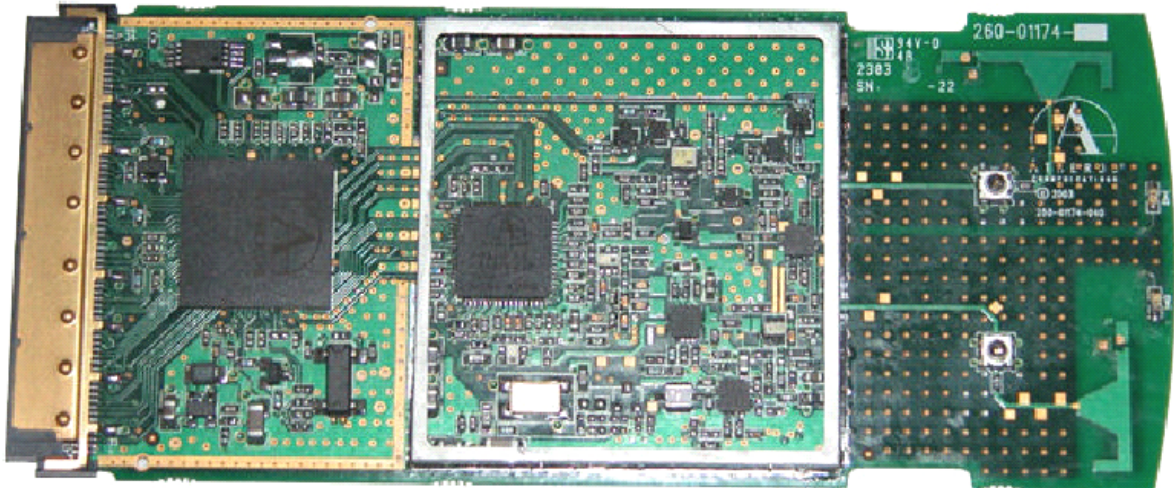

INTERNAL DUT PHOTOGRAPHS
Cisco AIR-CB21AG-A-K9 802.11abg WLAN (PCMCIA)

Cisco
802.11abg
WLAN
installed in
PCMCIA slot

INTERNAL DUT PHOTOGRAPHS
Cisco AIR-CB21AG-A-K9 802.11abg WLAN (PCMCIA)

INTERNAL DUT PHOTOGRAPHS
Cisco AIR-CB21AG-A-K9 802.11abg WLAN (PCMCIA)

INTERNAL DUT PHOTOGRAPHS
Cisco AIR-CB21AG-A-K9 802.11abg WLAN (PCMCIA)

INTERNAL DUT PHOTOGRAPHS
Cisco AIR-CB21AG-A-K9 802.11abg WLAN (PCMCIA)

INTERNAL DUT PHOTOGRAPHS
MSI MS-6837 Bluetooth

Bluetooth Mounting Plate