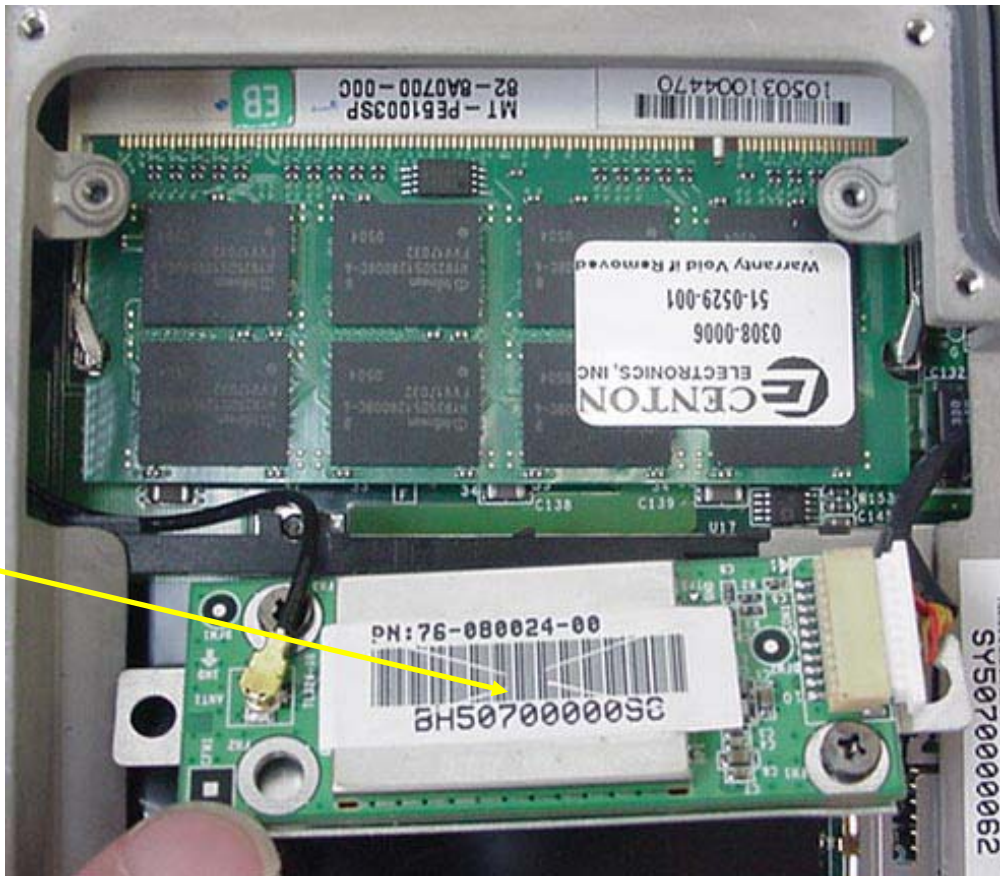

Bluetooth Transmitter