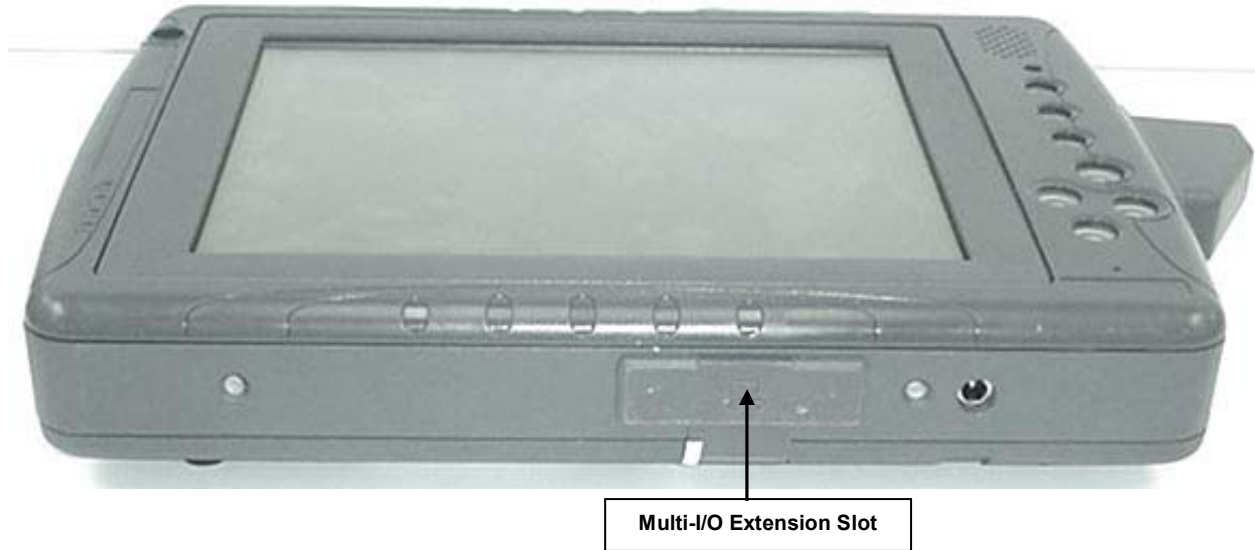

EXTERNAL DUT PHOTOGRAPHS

'0 Degrees Landscape' LCD Display Orientation

EXTERNAL DUT PHOTOGRAPHS

'-90 Degrees Portrait' LCD Display Orientation

EXTERNAL DUT PHOTOGRAPHS

EXTERNAL DUT PHOTOGRAPHS

PCMCIA Hatch Cover

Cisco 802.11abg WLAN Card in PCMCIA Slot (Hatch Cover Removed)

Card to Base Distance

EXTERNAL DUT PHOTOGRAPHS

DUT with Internal Li-ion Battery 11.1 V, 3600 mAh (Model: T8M-E)

Internal Li-ion Battery 11.1 V, 3600 mAh (Model: T8M-E)

Internal Li-ion Battery 11.1 V, 3600 mAh (Model: T8M-E)

EXTERNAL DUT PHOTOGRAPHS

DUT with External Second Li-ion Battery 11.1 V, 3600 mAh (Model: T8S-E)

External Second Li-ion Battery 11.1 V, 3600 mAh (Model: T8S-E)