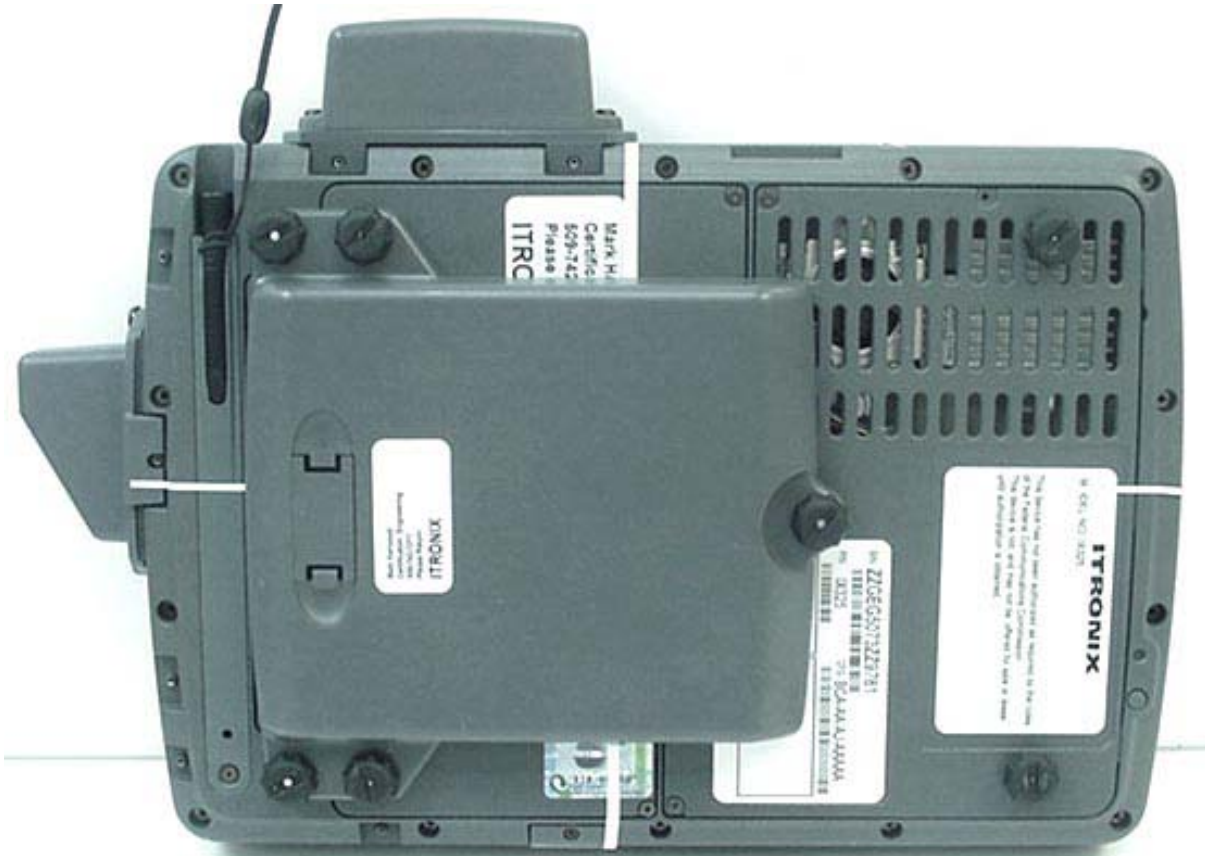

Cisco 802.11abg WLAN Card in PCMCIA Slot (Hatch Cover Removed)

Card to Base Distance

EXTERNAL DUT PHOTOGRAPHS

DUT with Internal Li-ion Battery 11.1 V, 3600 mAh (Model: T8M-E)

Internal Li-ion Battery 11.1 V, 3600 mAh (Model: T8M-E)

Internal Li-ion Battery 11.1 V, 3600 mAh (Model: T8M-E)

EXTERNAL DUT PHOTOGRAPHS

DUT with External Second Li-ion Battery 11.1 V, 3600 mAh (Model: T8S-E)

External Second Li-ion Battery 11.1 V, 3600 mAh (Model: T8S-E)