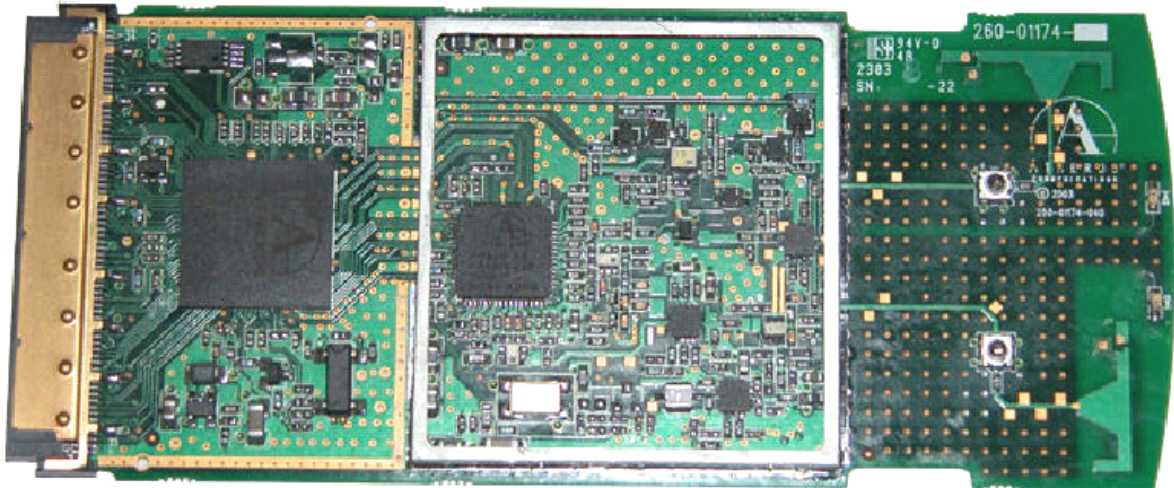

INTERNAL DUT PHOTOGRAPHS
Cisco AIR-CB21AG-A-K9 802.11abg WLAN (PCMCIA)

Cisco
802.11abg
WLAN
installed in
PCMCIA slot

INTERNAL DUT PHOTOGRAPHS
Cisco AIR-CB21AG-A-K9 802.11abg WLAN (PCMCIA)

INTERNAL DUT PHOTOGRAPHS
Cisco AIR-CB21AG-A-K9 802.11abg WLAN (PCMCIA)

INTERNAL DUT PHOTOGRAPHS
Cisco AIR-CB21AG-A-K9 802.11abg WLAN (PCMCIA)

Dual-band Embedded Diversity Monopole PCB Antenna

INTERNAL DUT PHOTOGRAPHS
Cisco AIR-CB21AG-A-K9 802.11abg WLAN (PCMCIA)