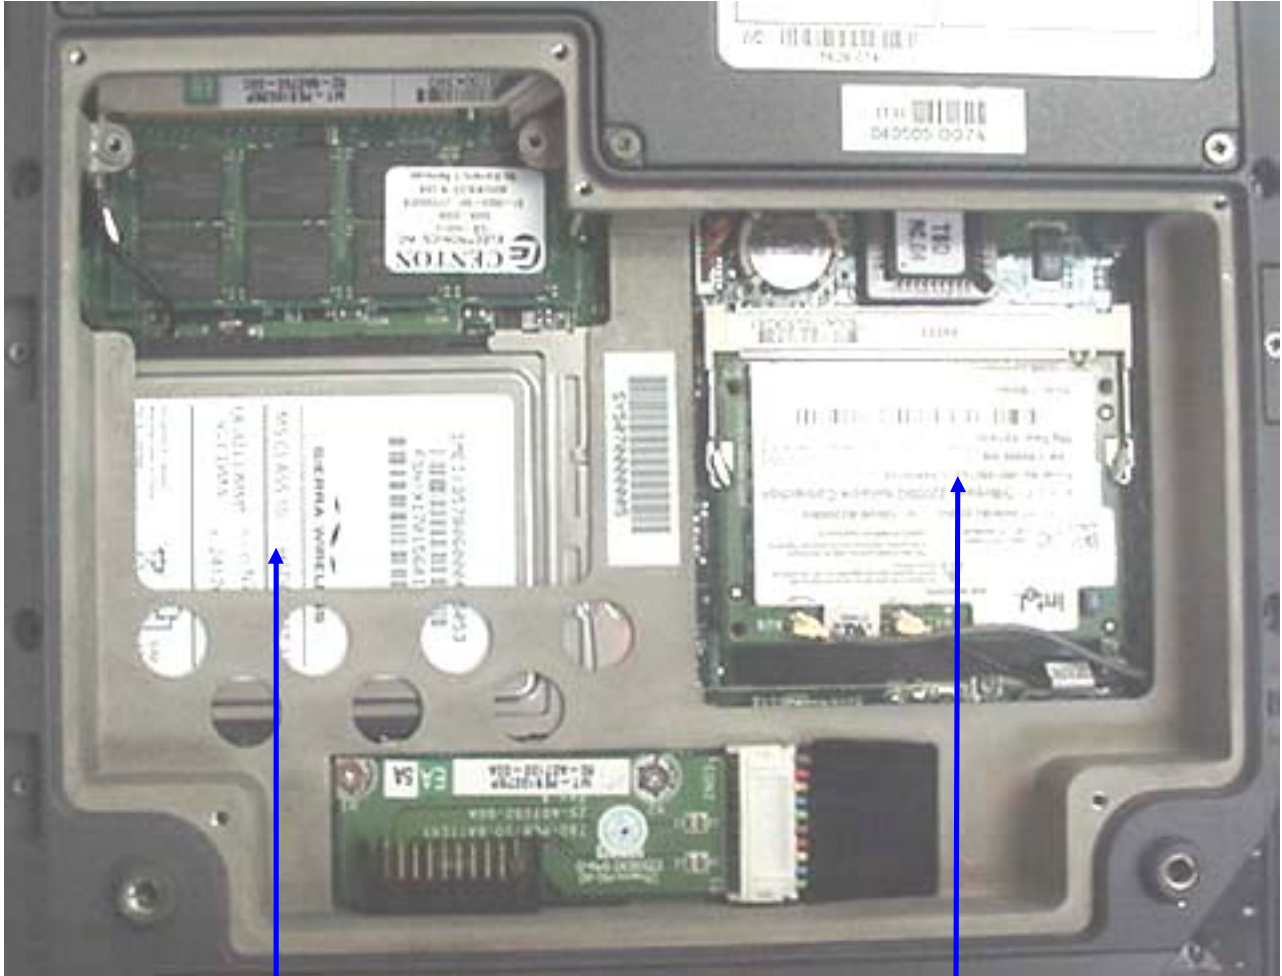

INTERNAL DUT PHOTOGRAPHS
Sierra Wireless AirCard 860 PCMCIA Modem
Intel Pro 2200BG 802.11b/g WLAN Mini-PCI Card

**Sierra Wireless AirCard 860
PCMCIA Modem**

**Intel Pro 2200BG 802.11b/g
WLAN Mini-PCI Card**

INTERNAL DUT PHOTOGRAPHS
Sierra Wireless AirCard 860 PCMCIA Modem

**AirCard 860
Installed**

**AirCard 860
Removed**

INTERNAL DUT PHOTOGRAPHS
Sierra Wireless AirCard 860 PCMCIA Modem

INTERNAL DUT PHOTOGRAPHS
Sierra Wireless AirCard 860 PCMCIA Modem