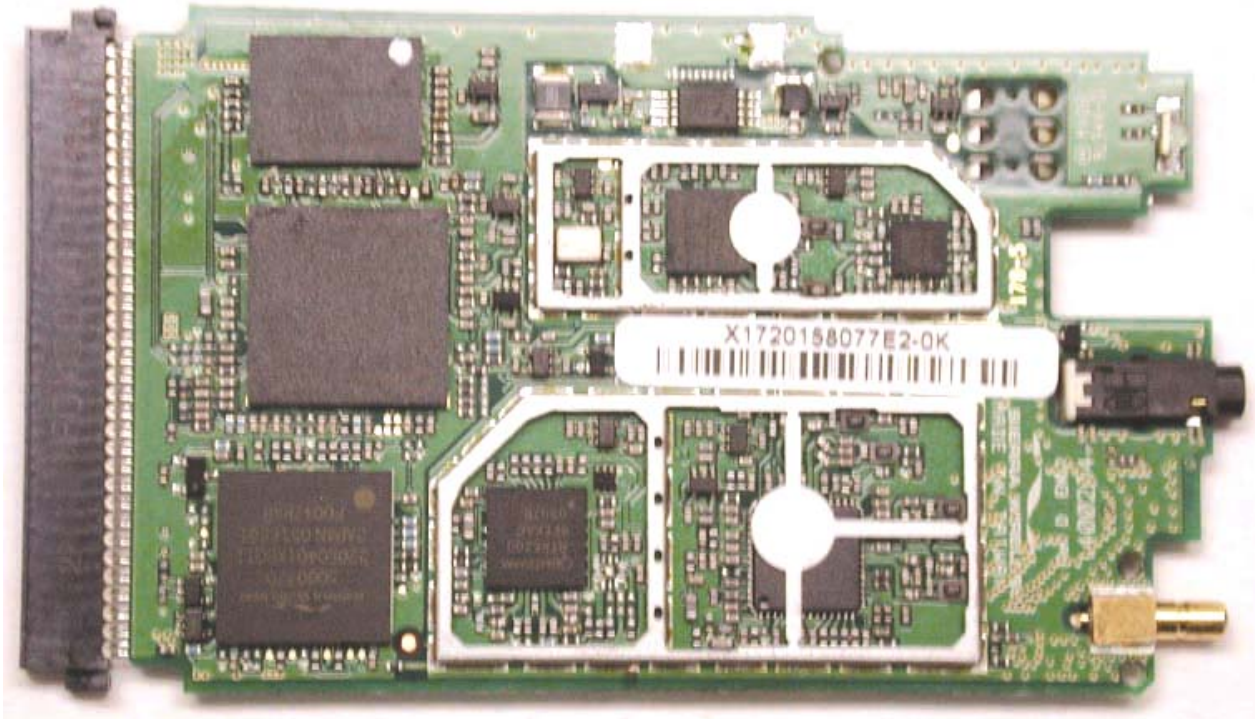

INTERNAL DUT PHOTOGRAPHS
Sierra Wireless AirCard 860 PCMCIA Modem
Intel Pro 2200BG 802.11b/g WLAN Mini-PCI Card

**Sierra Wireless AirCard 860
PCMCIA Modem**

**Intel Pro 2200BG 802.11b/g
WLAN Mini-PCI Card**

INTERNAL DUT PHOTOGRAPHS
Sierra Wireless AirCard 860 PCMCIA Modem

**AirCard 860
Installed**

**AirCard 860
Removed**

INTERNAL DUT PHOTOGRAPHS
Sierra Wireless AirCard 860 PCMCIA Modem

INTERNAL DUT PHOTOGRAPHS
Sierra Wireless AirCard 860 PCMCIA Modem

INTERNAL DUT PHOTOGRAPHS
Sierra Wireless AirCard 860 PCMCIA Modem

INTERNAL DUT PHOTOGRAPHS
Intel Pro 2200BG 802.11b/g WLAN Mini-PCI Card

INTERNAL DUT PHOTOGRAPHS
Intel Pro 2200BG 802.11b/g WLAN Mini-PCI Card