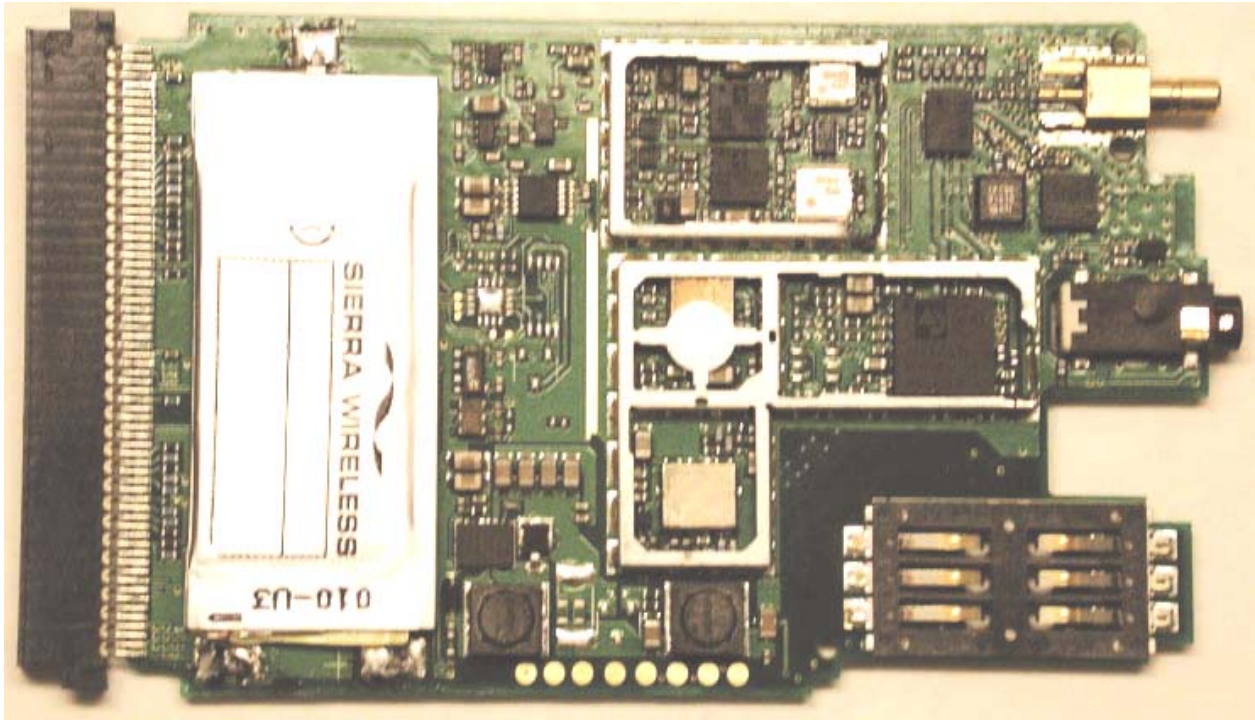

INTERNAL DUT PHOTOGRAPHS
Sierra Wireless AirCard 860 PCMCIA Modem
Intel Pro 2200BG 802.11b/g WLAN Mini-PCI Card

**Sierra Wireless AirCard 860
PCMCIA Modem**

**Intel Pro 2200BG 802.11b/g
WLAN Mini-PCI Card**

INTERNAL DUT PHOTOGRAPHS
Sierra Wireless AirCard 860 PCMCIA Modem

**AirCard 860
Installed**

**AirCard 860
Removed**

INTERNAL DUT PHOTOGRAPHS
Sierra Wireless AirCard 860 PCMCIA Modem

INTERNAL DUT PHOTOGRAPHS
Sierra Wireless AirCard 860 PCMCIA Modem

INTERNAL DUT PHOTOGRAPHS
Sierra Wireless AirCard 860 PCMCIA Modem

INTERNAL DUT PHOTOGRAPHS
Intel Pro 2200BG 802.11b/g WLAN Mini-PCI Card

INTERNAL DUT PHOTOGRAPHS
Intel Pro 2200BG 802.11b/g WLAN Mini-PCI Card