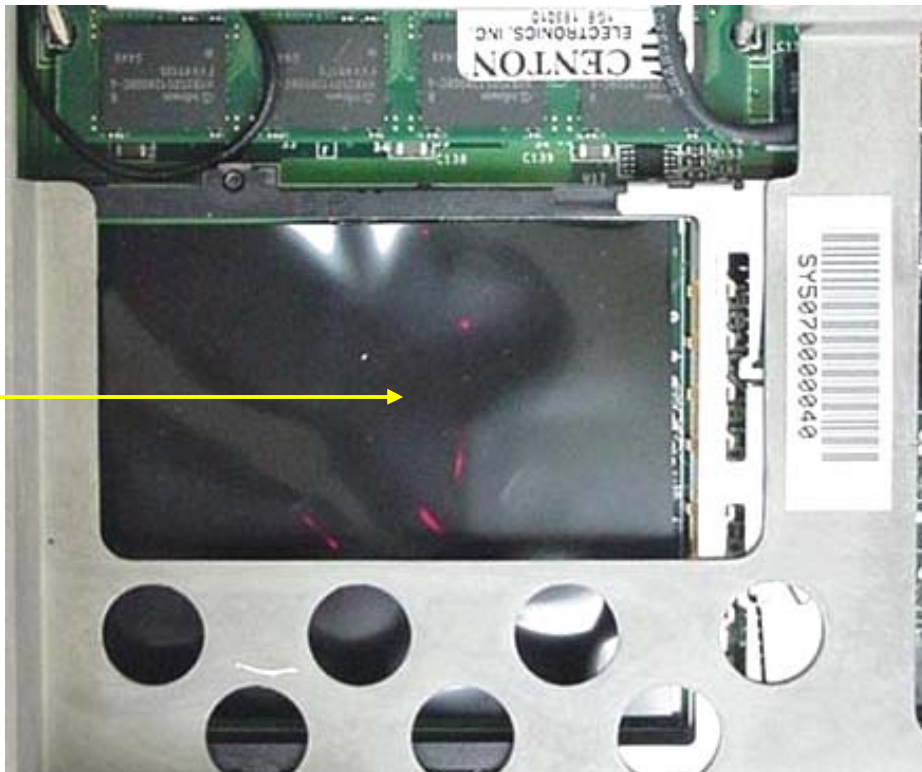

INTERNAL DUT PHOTOGRAPHS
Sierra Wireless AirCard 860 PCMCIA Modem
Intel Pro 2200BG 802.11b/g WLAN Mini-PCI Card

**Sierra Wireless AirCard 860
PCMCIA Modem**

**Intel Pro 2200BG 802.11b/g
WLAN Mini-PCI Card**

INTERNAL DUT PHOTOGRAPHS
Sierra Wireless AirCard 860 PCMCIA Modem

**AirCard 860
Installed**

**AirCard 860
Removed**

INTERNAL DUT PHOTOGRAPHS
Sierra Wireless AirCard 860 PCMCIA Modem

INTERNAL DUT PHOTOGRAPHS
Sierra Wireless AirCard 860 PCMCIA Modem

INTERNAL DUT PHOTOGRAPHS
Sierra Wireless AirCard 860 PCMCIA Modem

INTERNAL DUT PHOTOGRAPHS
Intel Pro 2200BG 802.11b/g WLAN Mini-PCI Card

INTERNAL DUT PHOTOGRAPHS
Intel Pro 2200BG 802.11b/g WLAN Mini-PCI Card