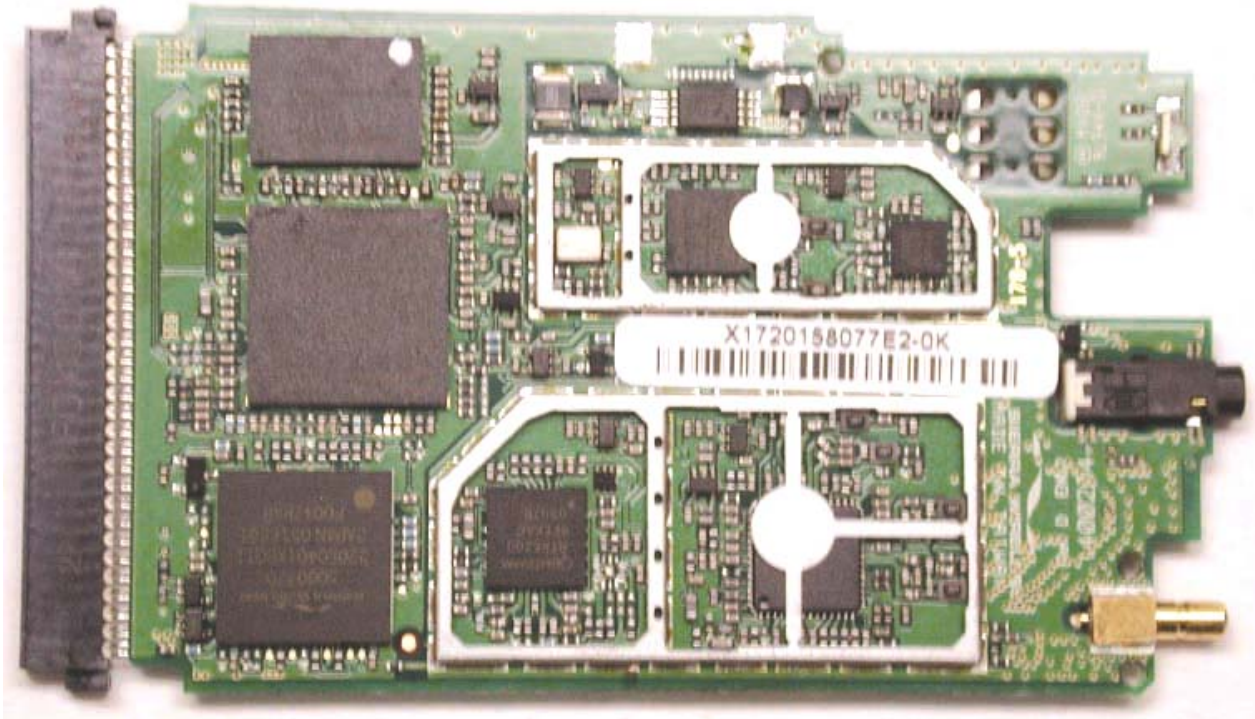

**INTERNAL DUT PHOTOGRAPHS**  
Sierra Wireless AirCard 860 PCMCIA Modem  
MSI MS-6837 Bluetooth

**INTERNAL DUT PHOTOGRAPHS**  
**Sierra Wireless AirCard 860 PCMCIA Modem**

**AirCard 860  
Installed**

**AirCard 860  
Removed**

**INTERNAL DUT PHOTOGRAPHS**  
**Sierra Wireless AirCard 860 PCMCIA Modem**

**INTERNAL DUT PHOTOGRAPHS**  
**Sierra Wireless AirCard 860 PCMCIA Modem**

**INTERNAL DUT PHOTOGRAPHS**  
**Sierra Wireless AirCard 860 PCMCIA Modem**