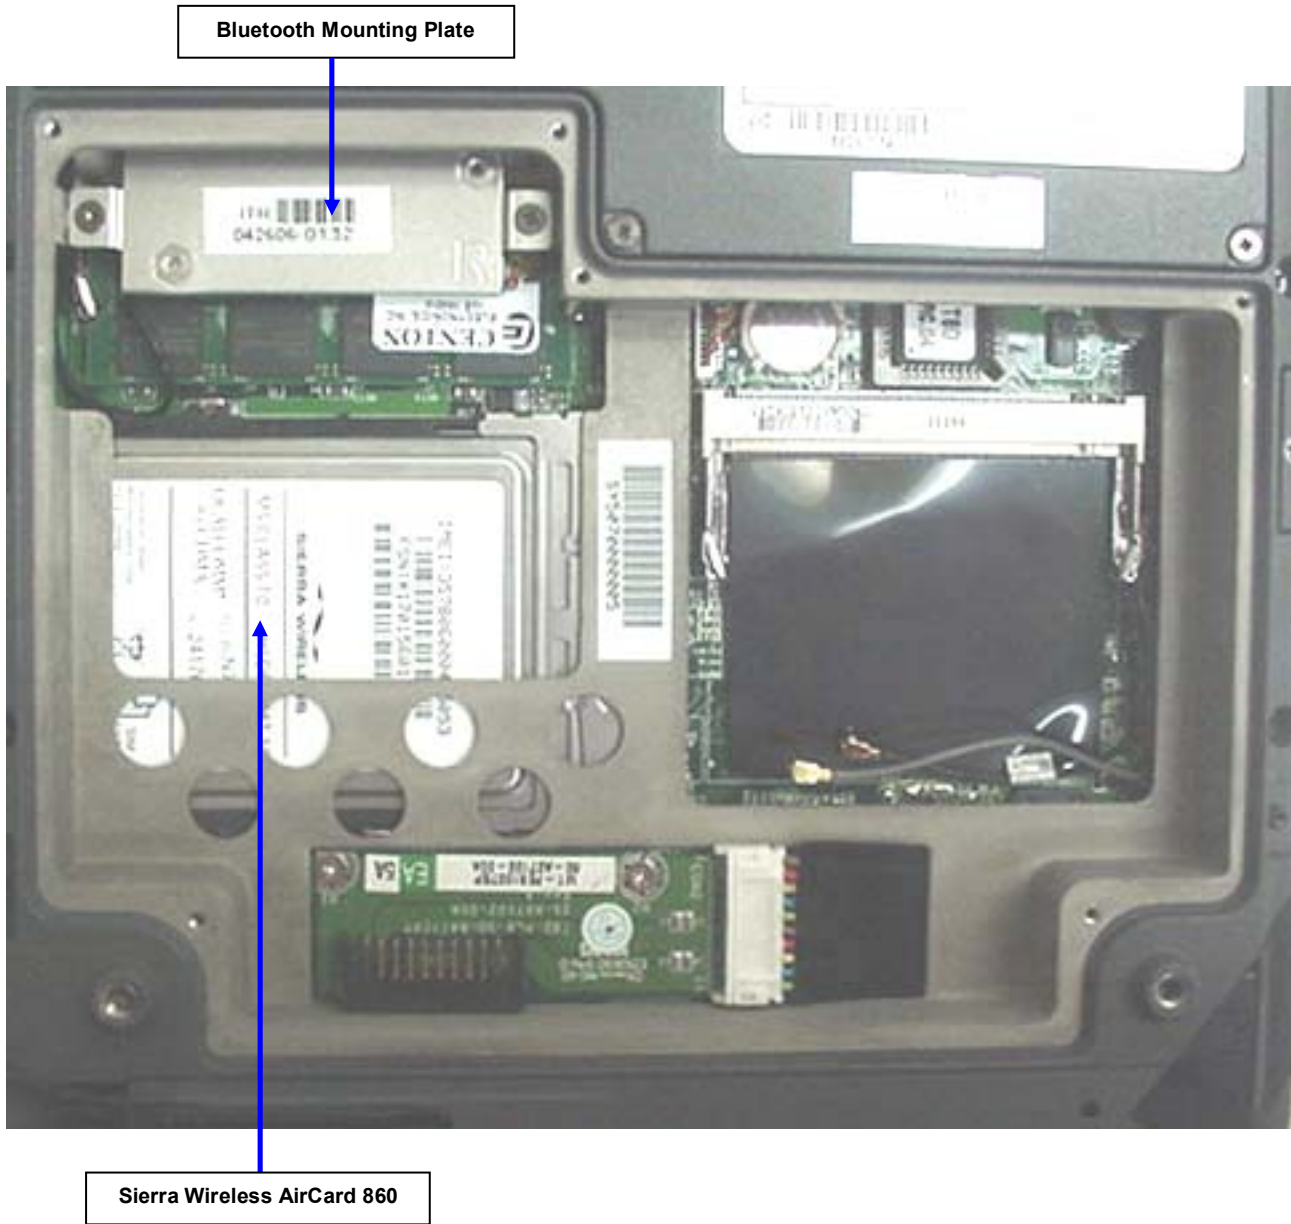

**INTERNAL DUT PHOTOGRAPHS**  
Sierra Wireless AirCard 860 PCMCIA Modem  
MSI MS-6837 Bluetooth

**INTERNAL DUT PHOTOGRAPHS**  
**Sierra Wireless AirCard 860 PCMCIA Modem**

**AirCard 860  
Installed**

**AirCard 860  
Removed**

**INTERNAL DUT PHOTOGRAPHS**  
**Sierra Wireless AirCard 860 PCMCIA Modem**

**INTERNAL DUT PHOTOGRAPHS**  
**Sierra Wireless AirCard 860 PCMCIA Modem**

**INTERNAL DUT PHOTOGRAPHS**  
**Sierra Wireless AirCard 860 PCMCIA Modem**