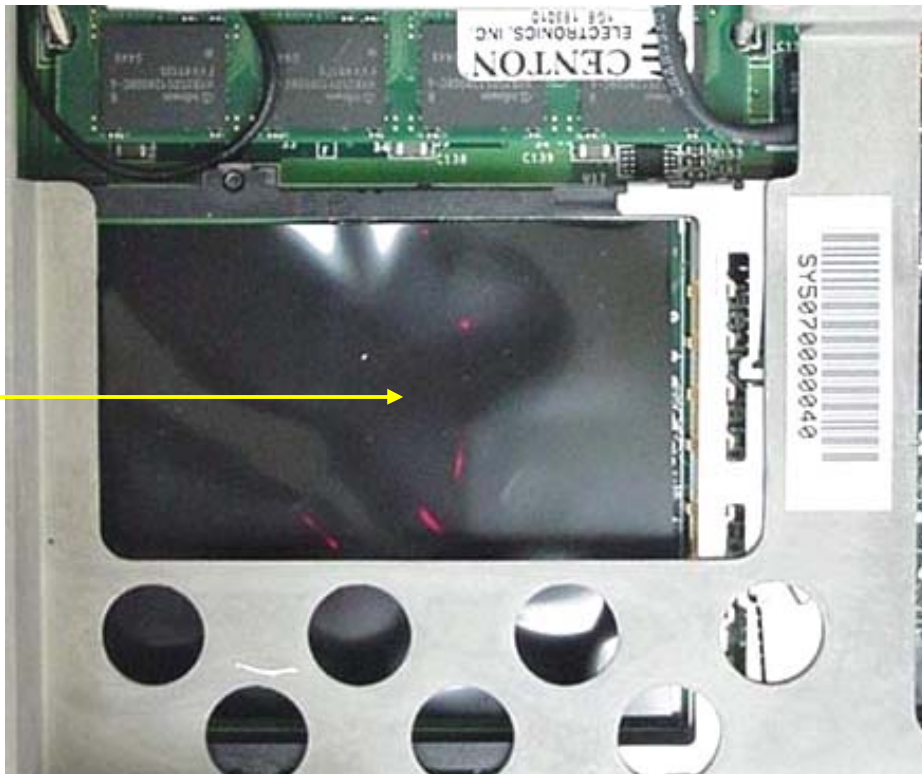

**INTERNAL DUT PHOTOGRAPHS**  
Sierra Wireless AirCard 860 PCMCIA Modem  
MSI MS-6837 Bluetooth

**INTERNAL DUT PHOTOGRAPHS**  
**Sierra Wireless AirCard 860 PCMCIA Modem**

**AirCard 860  
Installed**

**AirCard 860  
Removed**

**INTERNAL DUT PHOTOGRAPHS**  
**Sierra Wireless AirCard 860 PCMCIA Modem**

**INTERNAL DUT PHOTOGRAPHS**  
**Sierra Wireless AirCard 860 PCMCIA Modem**

**INTERNAL DUT PHOTOGRAPHS**  
**Sierra Wireless AirCard 860 PCMCIA Modem**