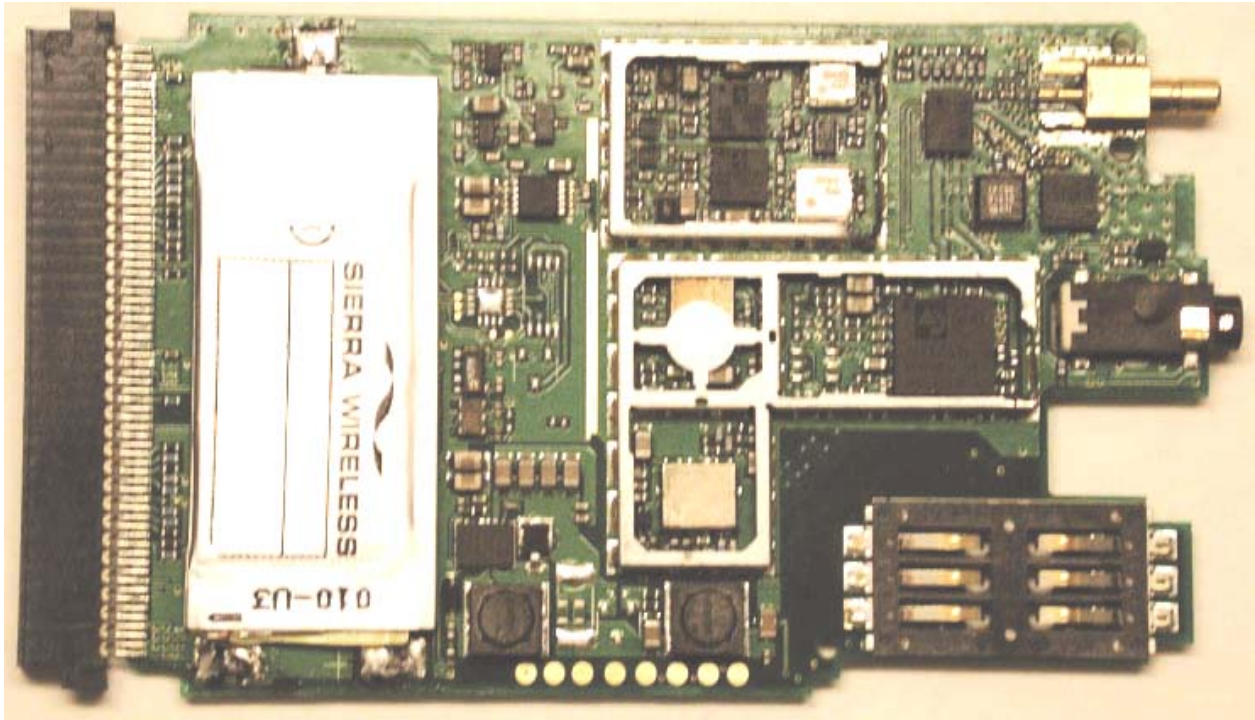

**INTERNAL DUT PHOTOGRAPHS**  
Sierra Wireless AirCard 860 PCMCIA Modem  
MSI MS-6837 Bluetooth

**INTERNAL DUT PHOTOGRAPHS**  
**Sierra Wireless AirCard 860 PCMCIA Modem**

**AirCard 860  
Installed**

**AirCard 860  
Removed**

**INTERNAL DUT PHOTOGRAPHS**  
**Sierra Wireless AirCard 860 PCMCIA Modem**

**INTERNAL DUT PHOTOGRAPHS**  
**Sierra Wireless AirCard 860 PCMCIA Modem**

**INTERNAL DUT PHOTOGRAPHS**  
**Sierra Wireless AirCard 860 PCMCIA Modem**