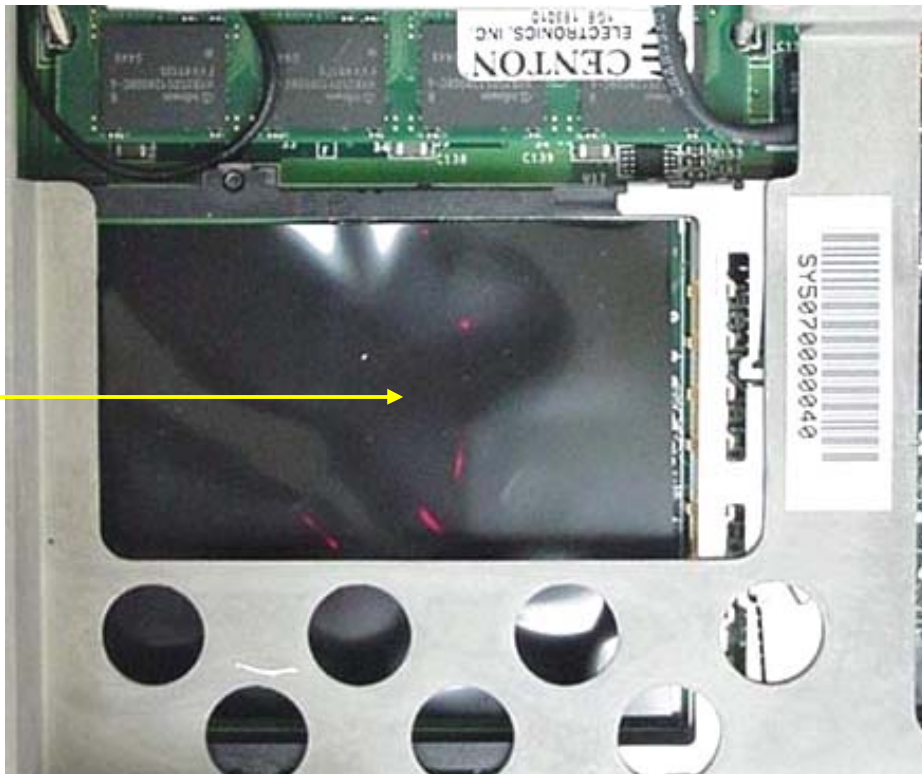

**INTERNAL DUT PHOTOGRAPHS**  
**Sierra Wireless AirCard 860 PCMCIA Modem**

Sierra Wireless AirCard 860 installed in IX325

**INTERNAL DUT PHOTOGRAPHS**  
**Sierra Wireless AirCard 860 PCMCIA Modem**

**AirCard 860  
Installed**

**AirCard 860  
Removed**

**INTERNAL DUT PHOTOGRAPHS**  
**Sierra Wireless AirCard 860 PCMCIA Modem**

**INTERNAL DUT PHOTOGRAPHS**  
**Sierra Wireless AirCard 860 PCMCIA Modem**

**INTERNAL DUT PHOTOGRAPHS**  
**Sierra Wireless AirCard 860 PCMCIA Modem**

**INTERNAL DUT PHOTOGRAPHS**