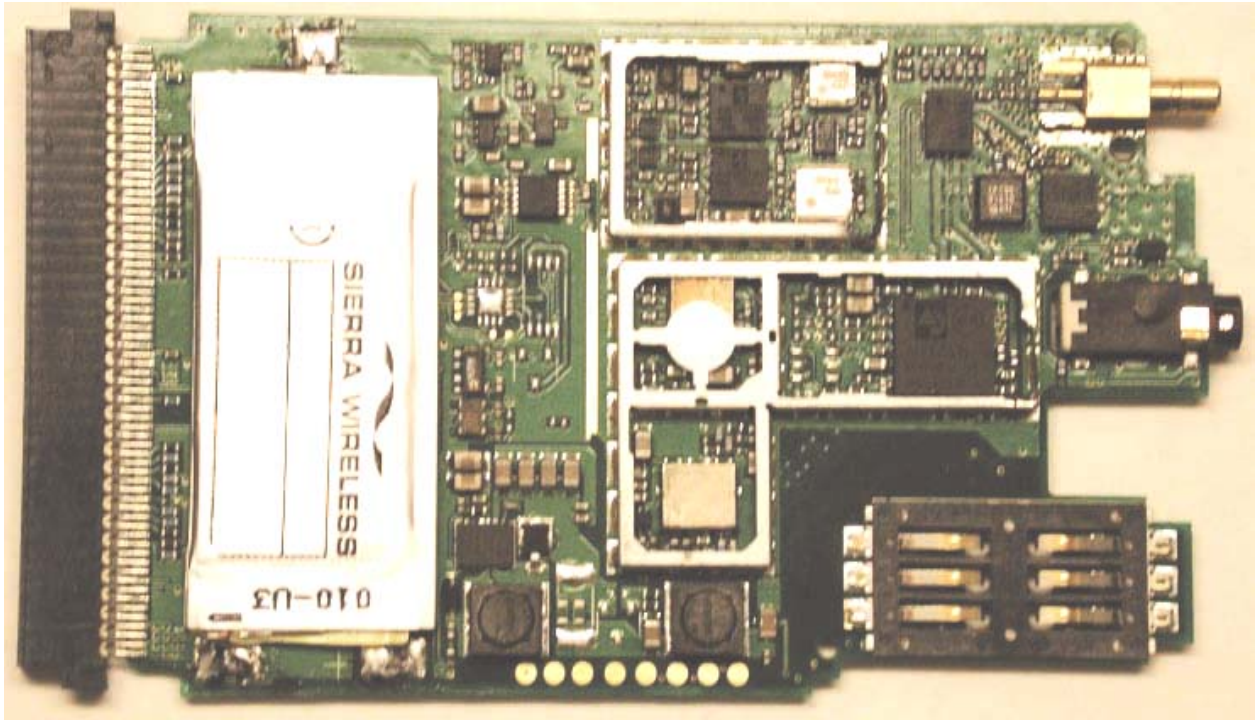

**INTERNAL DUT PHOTOGRAPHS**  
**Sierra Wireless AirCard 860 PCMCIA Modem**

Sierra Wireless AirCard 860 installed in IX325

**INTERNAL DUT PHOTOGRAPHS**  
**Sierra Wireless AirCard 860 PCMCIA Modem**

**AirCard 860  
Installed**

**AirCard 860  
Removed**

**INTERNAL DUT PHOTOGRAPHS**  
**Sierra Wireless AirCard 860 PCMCIA Modem**

**INTERNAL DUT PHOTOGRAPHS**  
**Sierra Wireless AirCard 860 PCMCIA Modem**

**INTERNAL DUT PHOTOGRAPHS**  
**Sierra Wireless AirCard 860 PCMCIA Modem**

**INTERNAL DUT PHOTOGRAPHS**