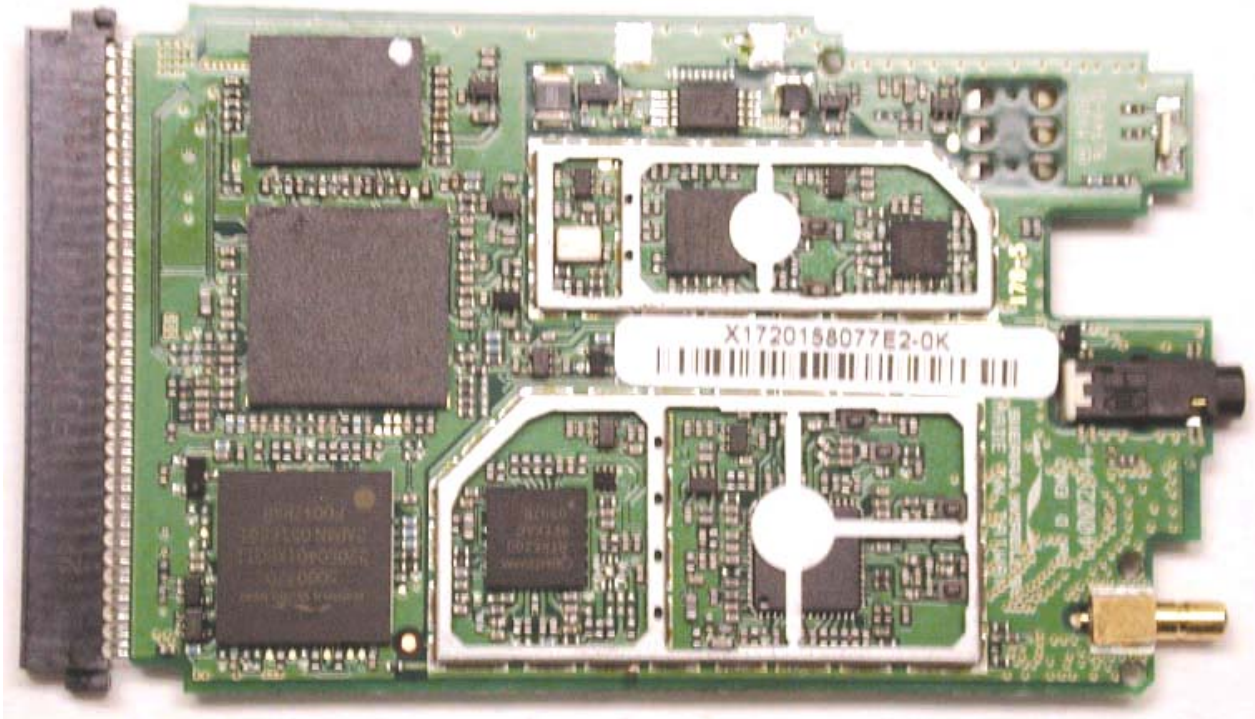

**INTERNAL DUT PHOTOGRAPHS**  
**Sierra Wireless AirCard 860 PCMCIA Modem**

Sierra Wireless AirCard 860 installed in IX325

**INTERNAL DUT PHOTOGRAPHS**  
**Sierra Wireless AirCard 860 PCMCIA Modem**

**AirCard 860  
Installed**

**AirCard 860  
Removed**

**INTERNAL DUT PHOTOGRAPHS**  
**Sierra Wireless AirCard 860 PCMCIA Modem**

**INTERNAL DUT PHOTOGRAPHS**  
**Sierra Wireless AirCard 860 PCMCIA Modem**

**INTERNAL DUT PHOTOGRAPHS**  
**Sierra Wireless AirCard 860 PCMCIA Modem**

**INTERNAL DUT PHOTOGRAPHS**