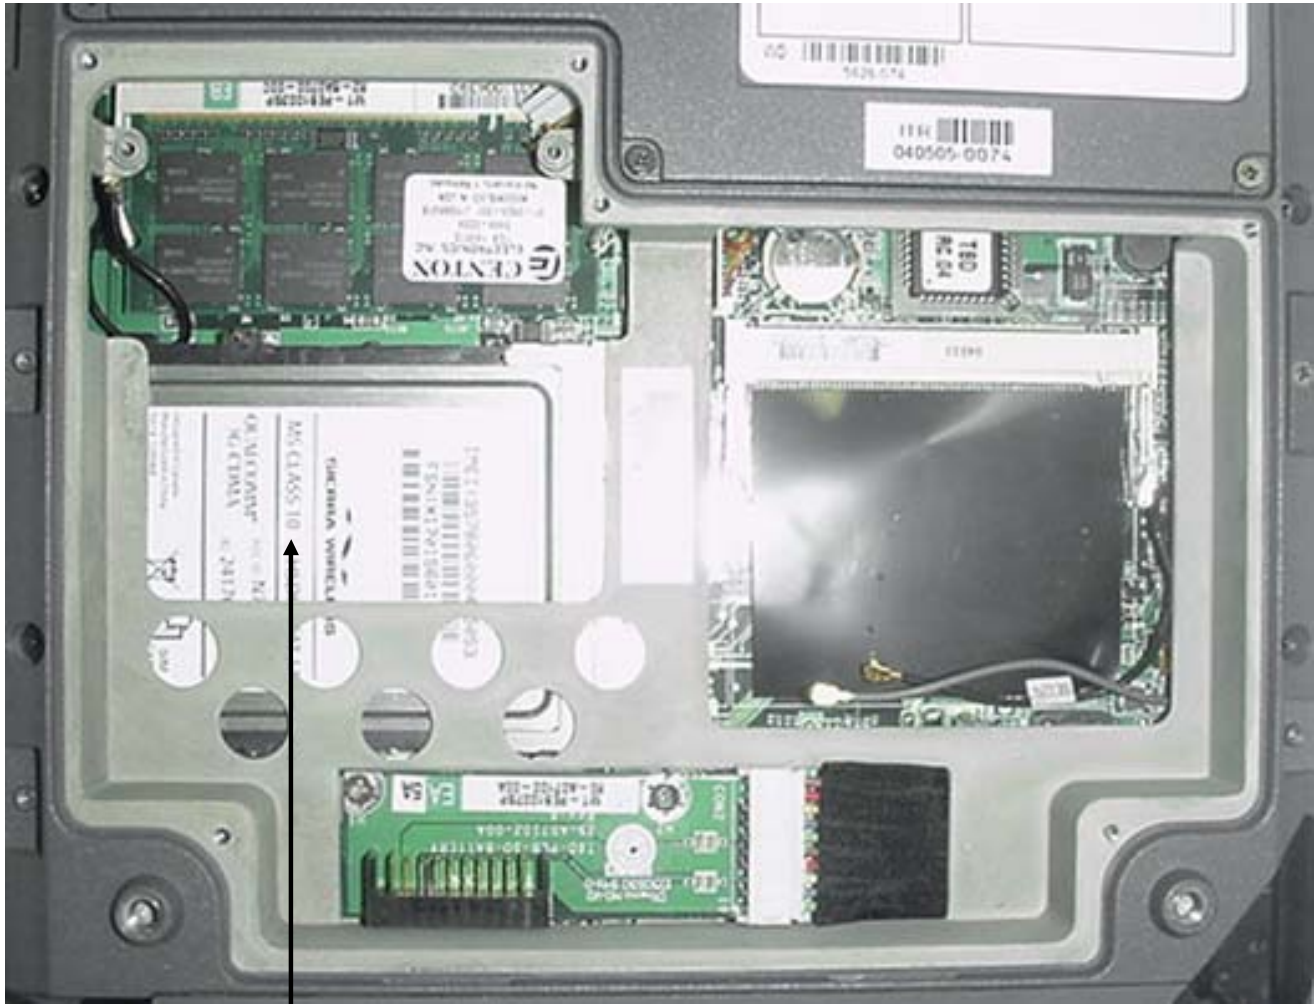

**INTERNAL DUT PHOTOGRAPHS**  
**Sierra Wireless AirCard 860 PCMCIA Modem**

Sierra Wireless AirCard 860 installed in IX325

**INTERNAL DUT PHOTOGRAPHS**  
**Sierra Wireless AirCard 860 PCMCIA Modem**

**AirCard 860  
Installed**

**AirCard 860  
Removed**

**INTERNAL DUT PHOTOGRAPHS**  
**Sierra Wireless AirCard 860 PCMCIA Modem**

**INTERNAL DUT PHOTOGRAPHS**  
**Sierra Wireless AirCard 860 PCMCIA Modem**

**INTERNAL DUT PHOTOGRAPHS**  
**Sierra Wireless AirCard 860 PCMCIA Modem**

**INTERNAL DUT PHOTOGRAPHS**