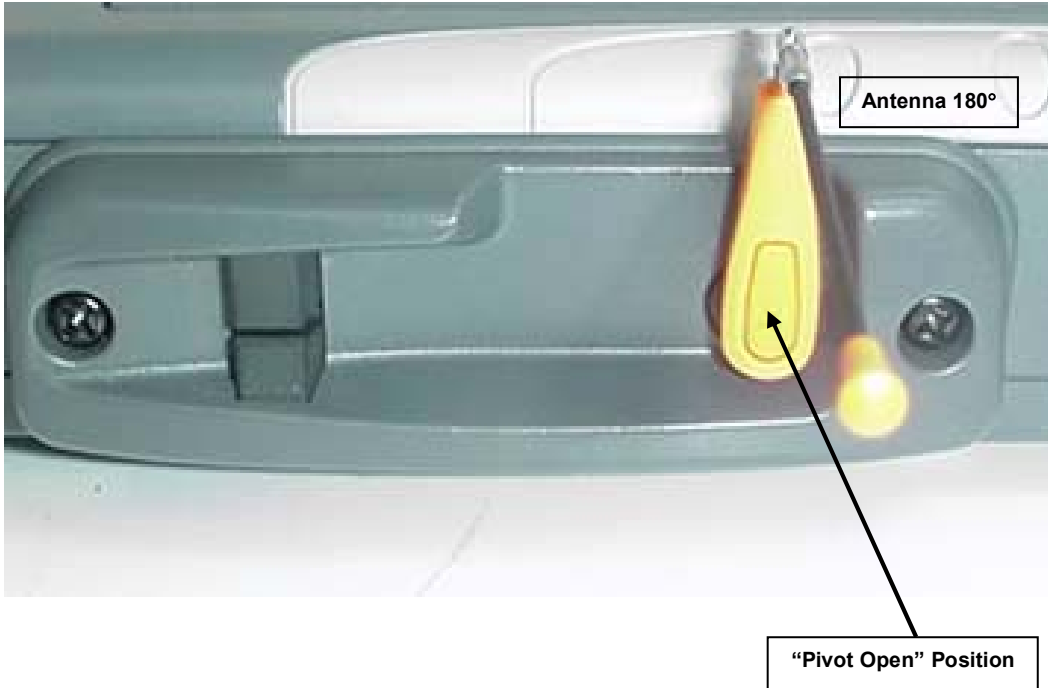

EXTERNAL DUT PHOTOGRAPHS

'0 Degrees Landscape' LCD Display Orientation

EXTERNAL DUT PHOTOGRAPHS

'-90 Degrees Portrait' LCD Display Orientation

EXTERNAL DUT PHOTOGRAPHS

EXTERNAL DUT PHOTOGRAPHS

EXTERNAL DUT PHOTOGRAPHS

EXTERNAL DUT PHOTOGRAPHS
AirCard 860 Antenna - "Open 90°"

EXTERNAL DUT PHOTOGRAPHS
AirCard 860 Antenna - "Open 180°"

EXTERNAL DUT PHOTOGRAPHS
AirCard 860 Antenna - "Closed 180°"

Antenna 180°

"Pivot Closed" Position