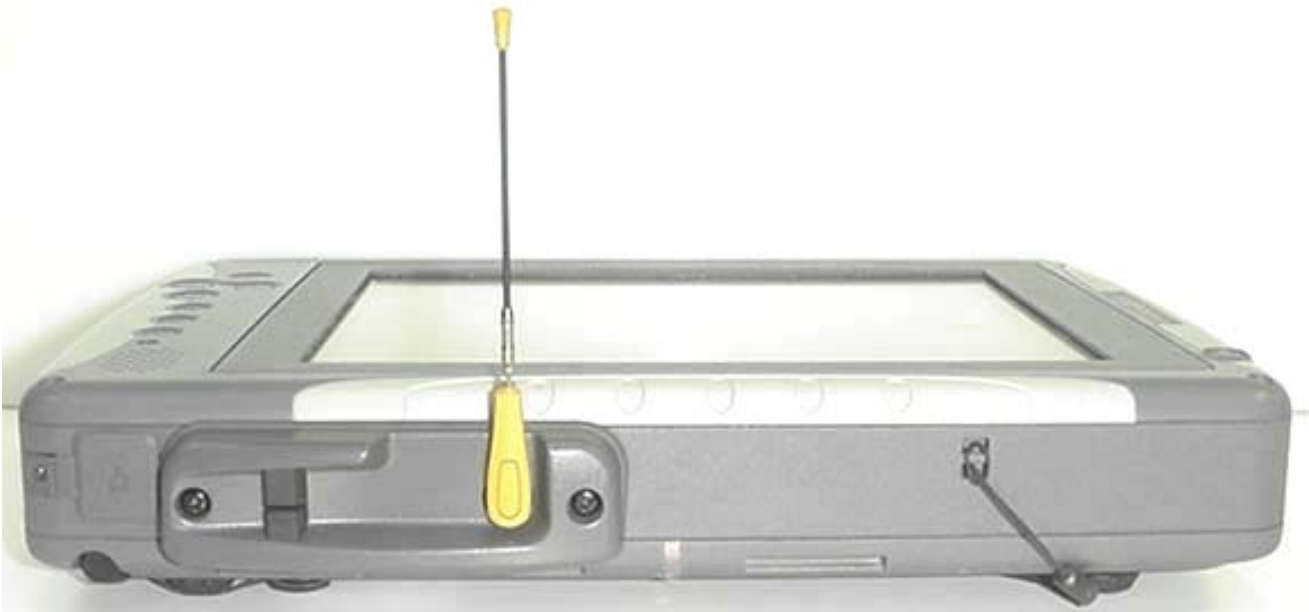

EXTERNAL DUT PHOTOGRAPHS

'0 Degrees Landscape' LCD Display Orientation

EXTERNAL DUT PHOTOGRAPHS

'-90 Degrees Portrait' LCD Display Orientation

EXTERNAL DUT PHOTOGRAPHS

EXTERNAL DUT PHOTOGRAPHS

EXTERNAL DUT PHOTOGRAPHS

EXTERNAL DUT PHOTOGRAPHS
AirCard 860 Antenna - "Open 90°"

EXTERNAL DUT PHOTOGRAPHS
AirCard 860 Antenna - "Open 180°"

EXTERNAL DUT PHOTOGRAPHS
AirCard 860 Antenna - "Closed 180°"

Antenna 180°

"Pivot Closed" Position

EXTERNAL DUT PHOTOGRAPHS

IX325 Low-Profile Hatch for AirCard 860 PCMCIA Card (Antenna Removed)

PCMCIA Slot-to-Base Distance (Low-Profile Hatch & AirCard 860 Antenna Removed)

PCMCIA Slot (Low-Profile Hatch & AirCard 860 PCMCIA Card Removed)

EXTERNAL DUT PHOTOGRAPHS

Bottom Side of DUT with Internal Li-ion Battery 11.1 V, 3600 mAh (Model: T8M-E)

Internal Li-ion Battery 11.1 V, 3600 mAh (Model: T8M-E)

Internal Li-ion Battery 11.1 V, 3600 mAh (Model: T8M-E)