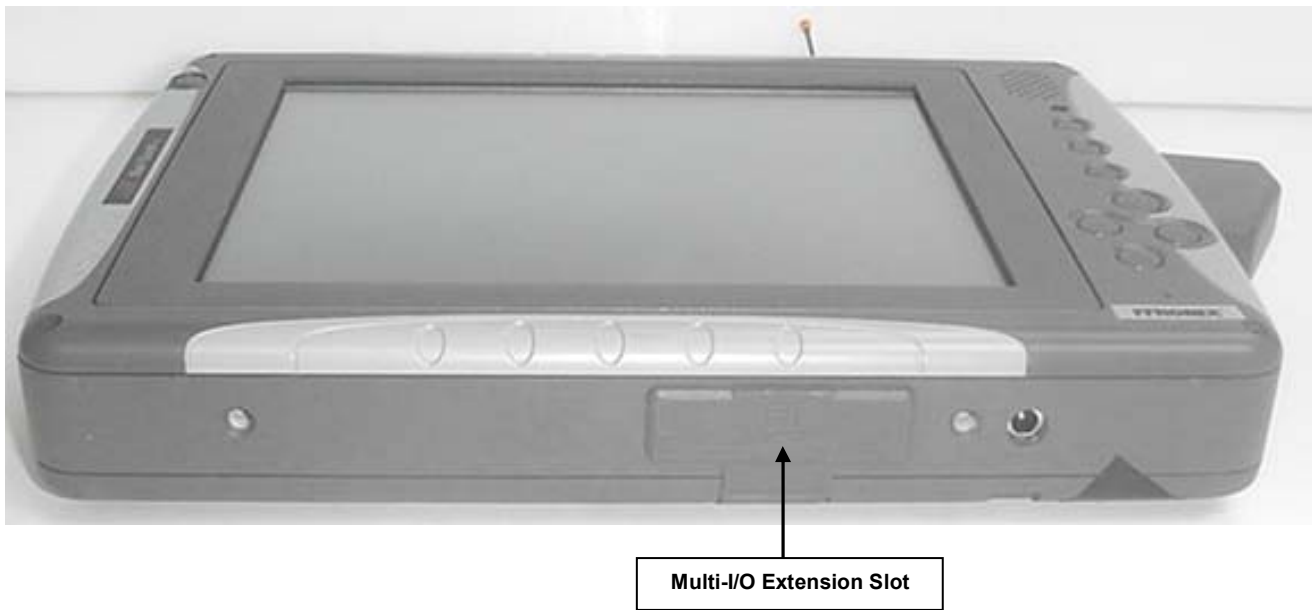

EXTERNAL DUT PHOTOGRAPHS

'0 Degrees Landscape' LCD Display Orientation

EXTERNAL DUT PHOTOGRAPHS

'-90 Degrees Portrait' LCD Display Orientation

EXTERNAL DUT PHOTOGRAPHS

EXTERNAL DUT PHOTOGRAPHS

EXTERNAL DUT PHOTOGRAPHS

EXTERNAL DUT PHOTOGRAPHS
AirCard 860 Antenna - "Open 90°"

EXTERNAL DUT PHOTOGRAPHS
AirCard 860 Antenna - "Open 180°"

EXTERNAL DUT PHOTOGRAPHS
AirCard 860 Antenna - "Closed 180°"

Antenna 180°

"Pivot Closed" Position

EXTERNAL DUT PHOTOGRAPHS

Bottom Side of DUT with Internal Li-ion Battery 11.1 V, 3600 mAh (Model: T8M-E)

Internal Li-ion Battery 11.1 V, 3600 mAh (Model: T8M-E)

Internal Li-ion Battery 11.1 V, 3600 mAh (Model: T8M-E)