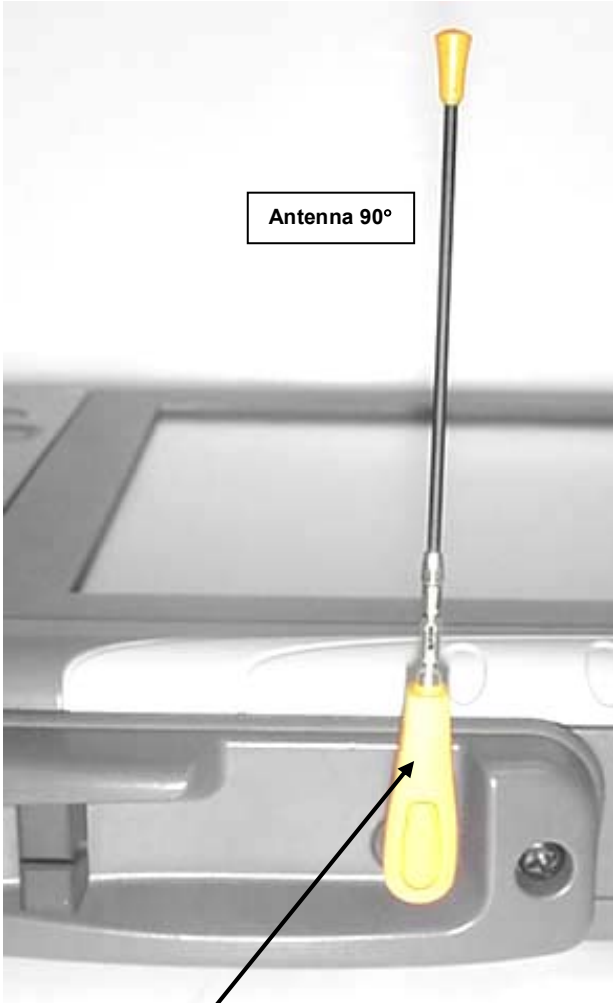

EXTERNAL DUT PHOTOGRAPHS

'0 Degrees Landscape' LCD Display Orientation

EXTERNAL DUT PHOTOGRAPHS

'-90 Degrees Portrait' LCD Display Orientation

EXTERNAL DUT PHOTOGRAPHS

EXTERNAL DUT PHOTOGRAPHS

EXTERNAL DUT PHOTOGRAPHS

EXTERNAL DUT PHOTOGRAPHS
AirCard 860 Antenna - "Open 90°"

EXTERNAL DUT PHOTOGRAPHS
AirCard 860 Antenna - "Open 180°"

EXTERNAL DUT PHOTOGRAPHS
AirCard 860 Antenna - "Closed 180°"

Antenna 180°

"Pivot Closed" Position