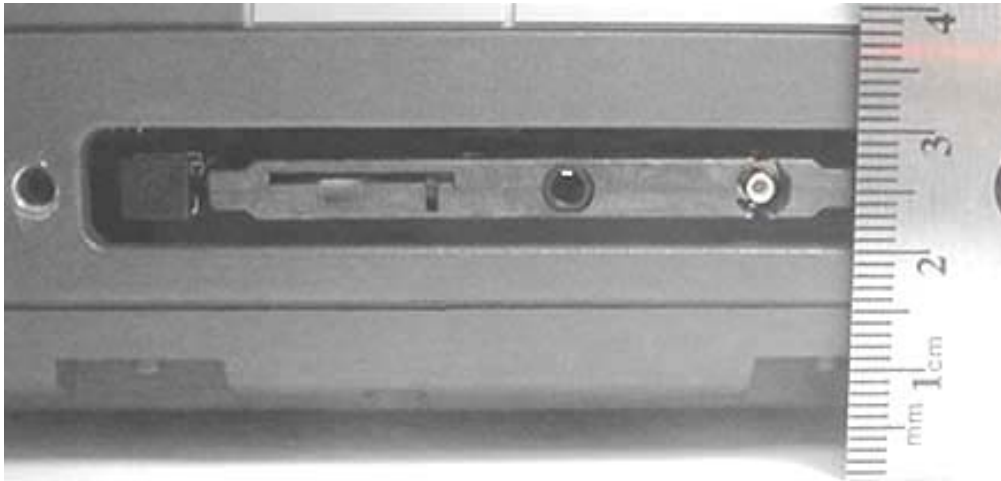

EXTERNAL DUT PHOTOGRAPHS
AirCard 860 Antenna - "Open 90°"

EXTERNAL DUT PHOTOGRAPHS
AirCard 860 Antenna - "Open 180°"

EXTERNAL DUT PHOTOGRAPHS
AirCard 860 Antenna - "Closed 180°"

Antenna 180°

"Pivot Closed" Position

EXTERNAL DUT PHOTOGRAPHS

IX325 Low-Profile Hatch for AirCard 860 PCMCIA Card (Antenna Removed)

PCMCIA Slot-to-Base Distance (Low-Profile Hatch & AirCard 860 Antenna Removed)

PCMCIA Slot (Low-Profile Hatch & AirCard 860 PCMCIA Card Removed)