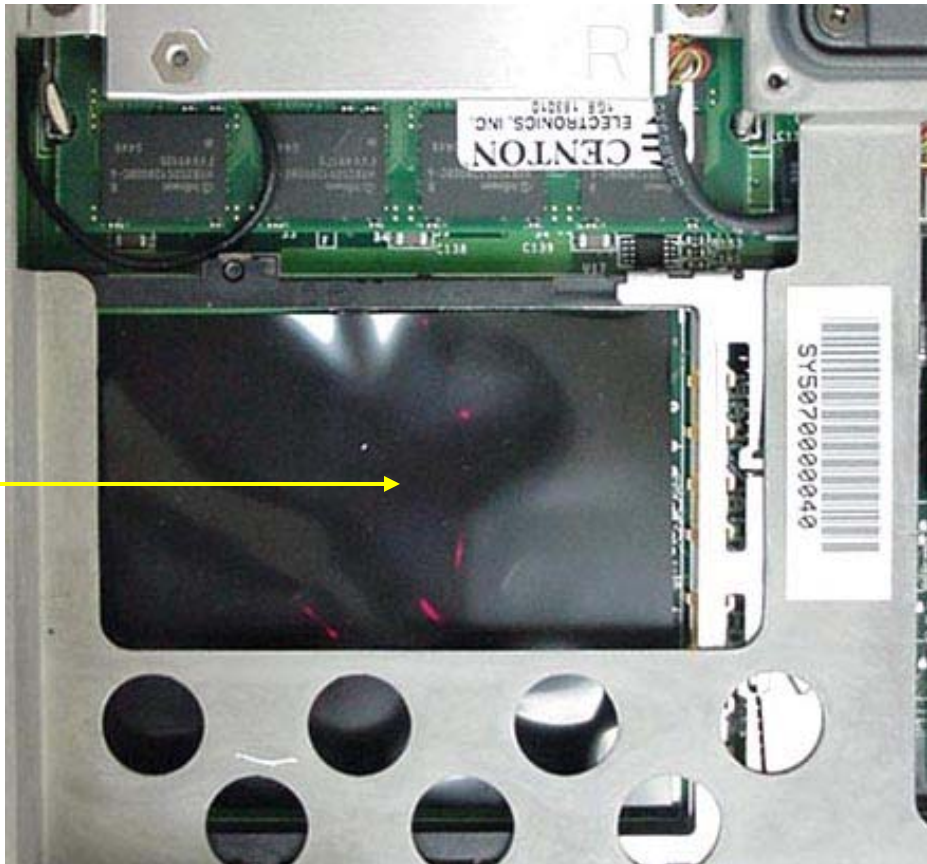

INTERNAL DUT PHOTOGRAPHS
Sierra Wireless AirCard 775 GSM GPRS/EDGE PCMCIA Modem
and co-located Intel Pro 2200BG 802.11b/g WLAN Mini-PCI Card

**Sierra Wireless AirCard 775
GPRS/EDGE PCMCIA Modem**

**Intel Pro 2200BG
802.11b/g WLAN**

INTERNAL DUT PHOTOGRAPHS
Sierra Wireless AirCard 775 GSM GPRS/EDGE PCMCIA Modem

**AirCard 775
Installed**

**AirCard 775
Removed**

INTERNAL DUT PHOTOGRAPHS
Sierra Wireless AirCard 775 GSM GPRS/EDGE PCMCIA Modem