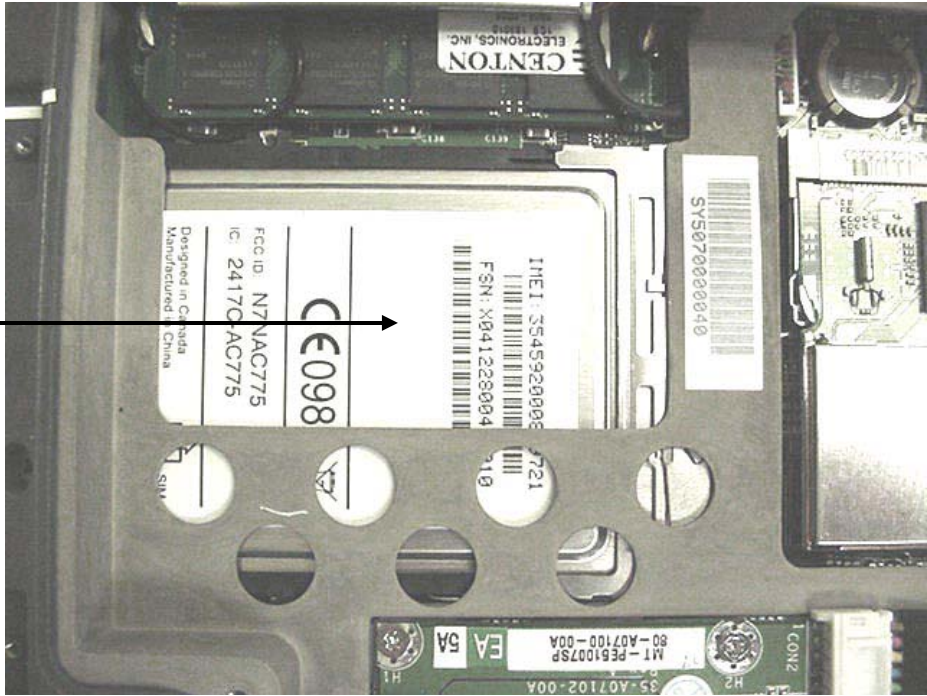

INTERNAL DUT PHOTOGRAPHS
Sierra Wireless AirCard 775 GSM GPRS/EDGE PCMCIA Modem
and co-located Intel Pro 2200BG 802.11b/g WLAN Mini-PCI Card

**Sierra Wireless AirCard 775
GPRS/EDGE PCMCIA Modem**

**Intel Pro 2200BG
802.11b/g WLAN**

INTERNAL DUT PHOTOGRAPHS
Sierra Wireless AirCard 775 GSM GPRS/EDGE PCMCIA Modem

**AirCard 775
Installed**

**AirCard 775
Removed**

INTERNAL DUT PHOTOGRAPHS
Sierra Wireless AirCard 775 GSM GPRS/EDGE PCMCIA Modem