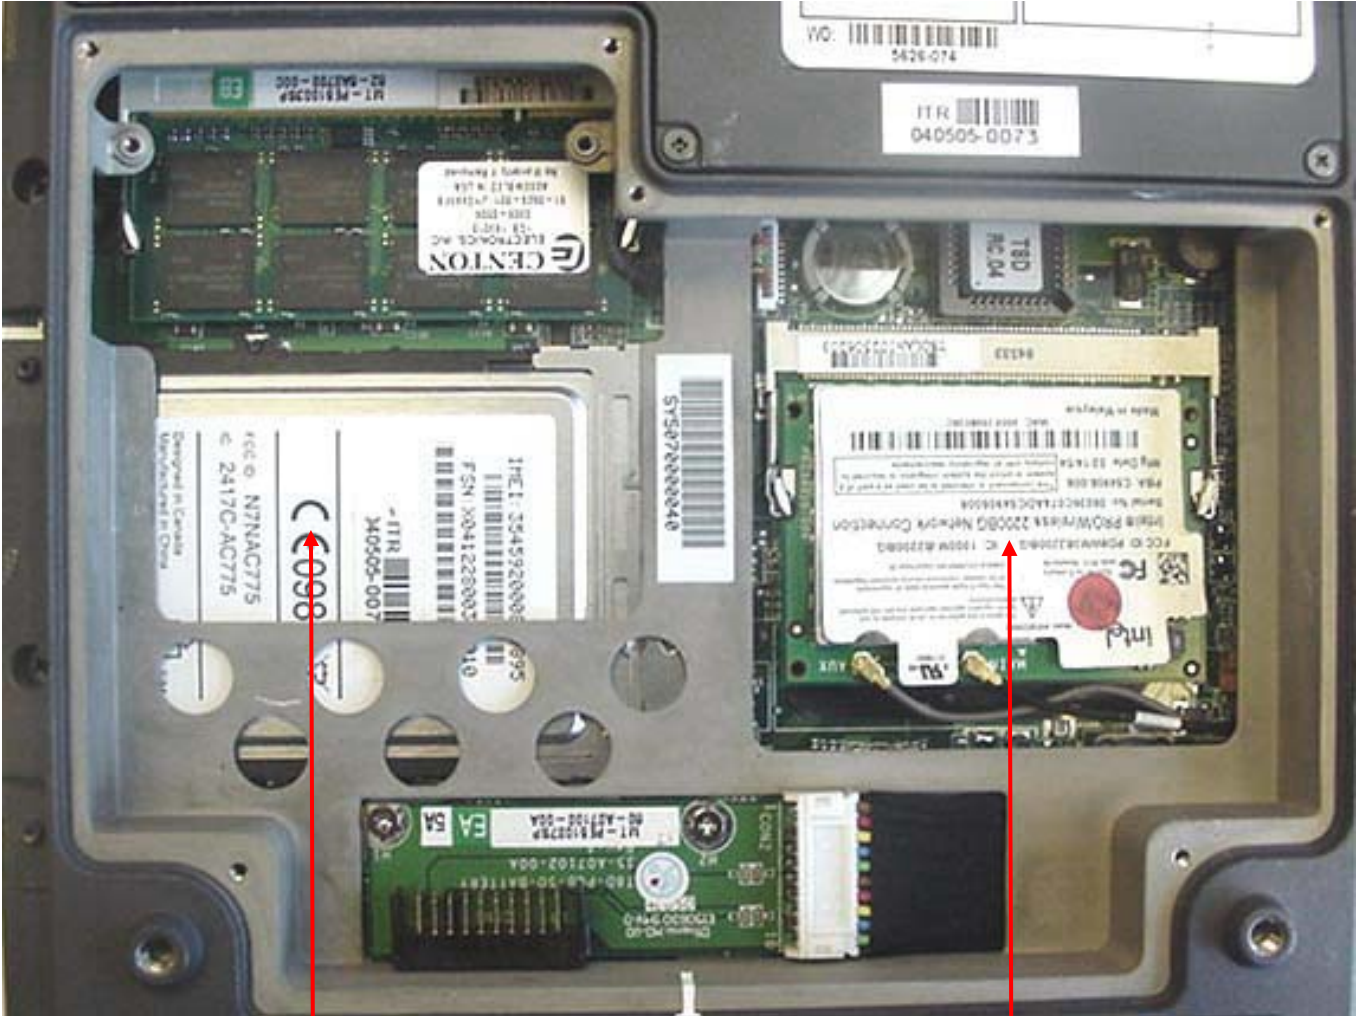

INTERNAL DUT PHOTOGRAPHS
Sierra Wireless AirCard 775 GSM GPRS/EDGE PCMCIA Modem
and co-located Intel Pro 2200BG 802.11b/g WLAN Mini-PCI Card

**Sierra Wireless AirCard 775
GPRS/EDGE PCMCIA Modem**

**Intel Pro 2200BG
802.11b/g WLAN**

INTERNAL DUT PHOTOGRAPHS
Sierra Wireless AirCard 775 GSM GPRS/EDGE PCMCIA Modem

**AirCard 775
Installed**

**AirCard 775
Removed**

INTERNAL DUT PHOTOGRAPHS
Sierra Wireless AirCard 775 GSM GPRS/EDGE PCMCIA Modem