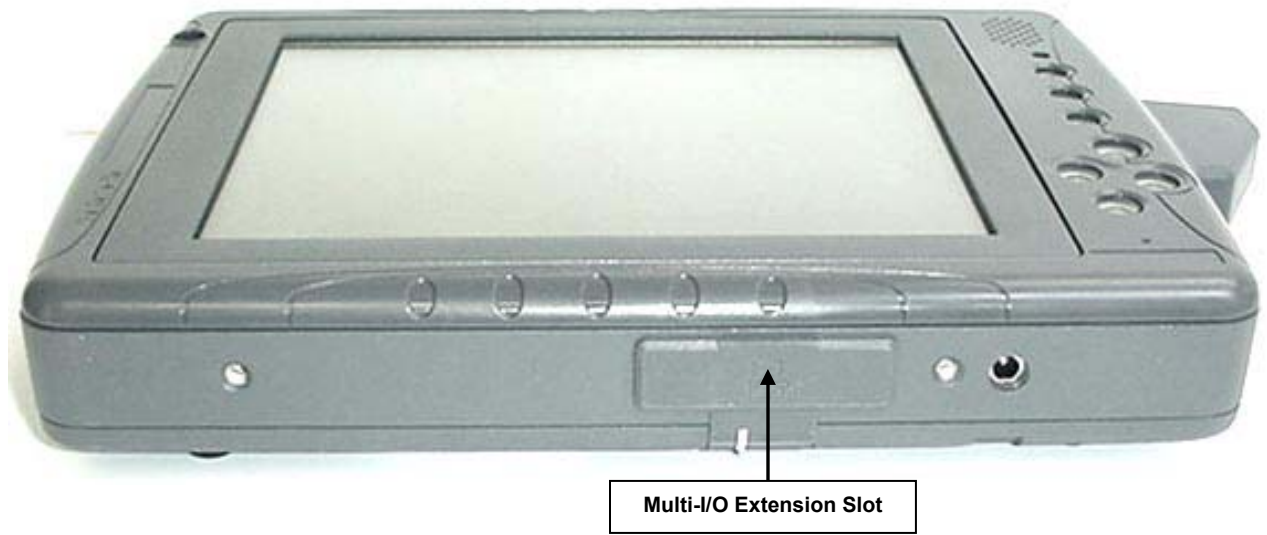

EXTERNAL DUT PHOTOGRAPHS

**'0 Degrees Landscape'
LCD Display Orientation**

EXTERNAL DUT PHOTOGRAPHS

**'90 Degrees Portrait'
LCD Display Orientation**

EXTERNAL DUT PHOTOGRAPHS

EXTERNAL DUT PHOTOGRAPHS
AirCard 775 GPRS/EDGE Antenna - Open 90°

Pivot Open Position

AirCard 775 GPRS/EDGE Dual-Band Antenna

EXTERNAL DUT PHOTOGRAPHS
AirCard 775 GPRS/EDGE Antenna - Open 180°

Antenna 180°

Pivot Open Position

EXTERNAL DUT PHOTOGRAPHS
AirCard 775 GPRS/EDGE Antenna - Closed 180°

Antenna 180°

Pivot Closed Position

EXTERNAL DUT PHOTOGRAPHS

IX325 Hatch for AirCard 775 (Antenna Removed)

PCMCIA Slot-to-Base Distance (Hatch & Antenna Removed)

PCMCIA Slot (Hatch & AirCard 775 Removed)

EXTERNAL DUT PHOTOGRAPHS

DUT with Internal Li-ion Battery 11.1 V, 3600 mAh (Model: T8M-E)

Internal Li-ion Battery 11.1 V, 3600 mAh (Model: T8M-E)

Internal Li-ion Battery 11.1 V, 3600 mAh (Model: T8M-E)

EXTERNAL DUT PHOTOGRAPHS

DUT with External Second Li-ion Battery 11.1 V, 3600 mAh (Model: T8S-E)