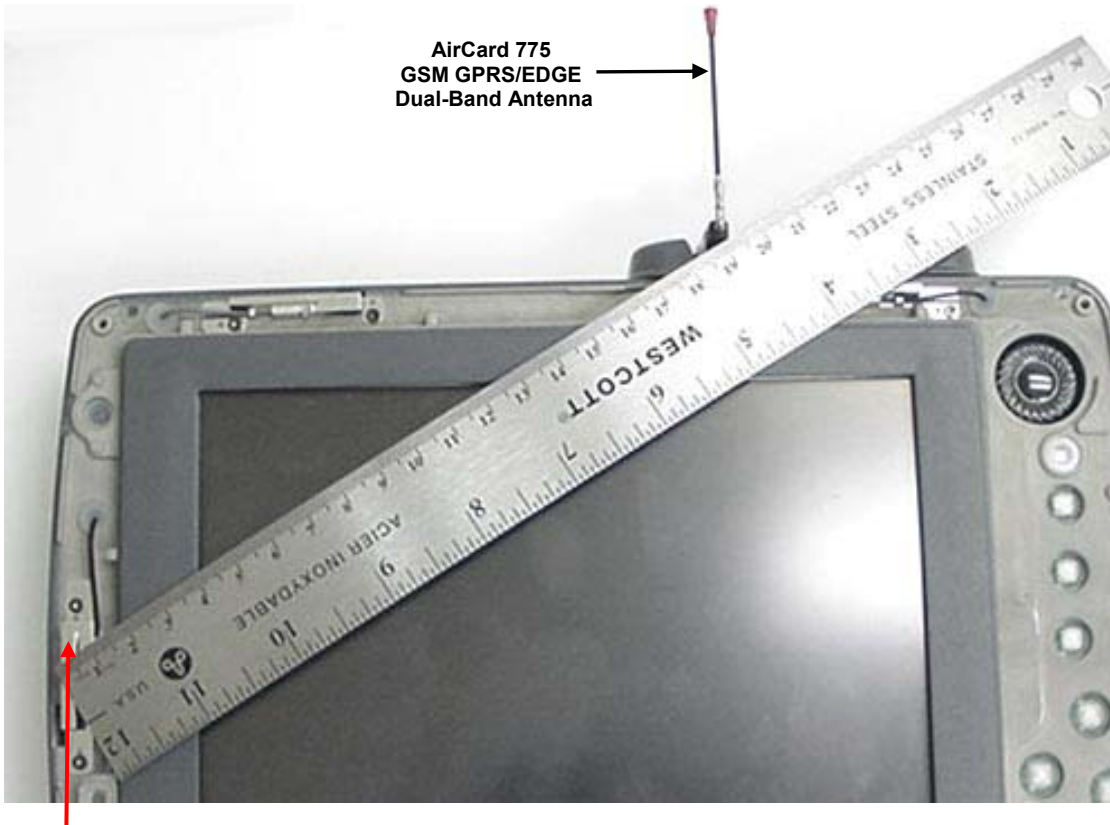

**Bluetooth Antenna**

**INTERNAL DUT PHOTOGRAPHS**  
**Co-located Antenna Distance (Open 90°)**

AirCard 775  
GSM GPRS/EDGE  
Dual-Band Antenna

Bluetooth Antenna

**INTERNAL DUT PHOTOGRAPHS**  
**Co-located Antenna Distance (Open 180°)**