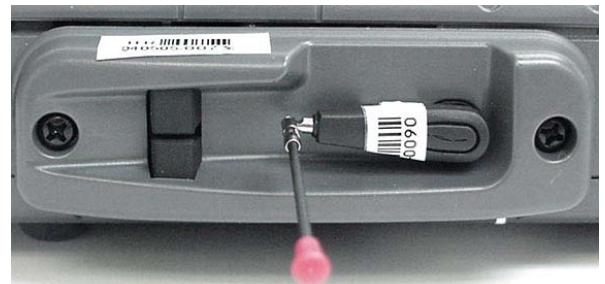

Bluetooth Antenna

**INTERNAL DUT PHOTOGRAPHS**  
**Co-located Antenna Distance (Closed 180°)**

AirCard 775  
GSM GPRS/EDGE  
Dual-Band Antenna

Bluetooth Antenna

**INTERNAL DUT PHOTOGRAPHS**

**Internal Bluetooth PIFA Antenna**