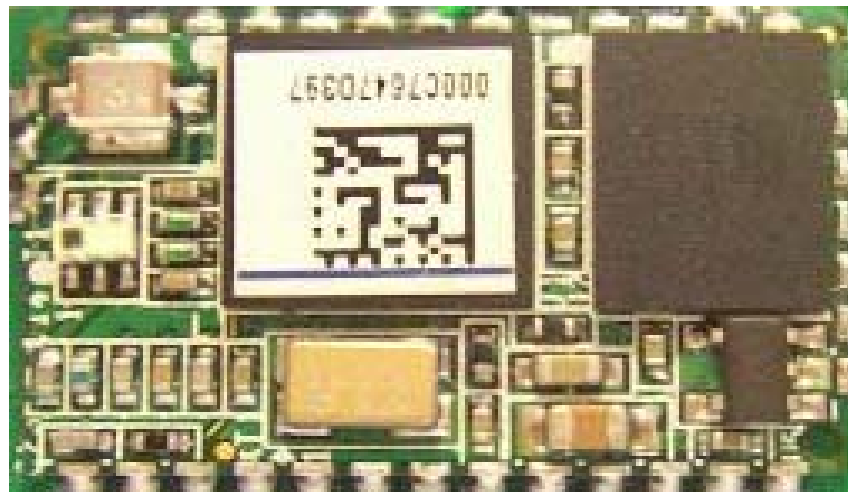

**INTERNAL DUT PHOTOGRAPHS**  
**Sierra Wireless AirCard 775 GSM GPRS/EDGE PCMCIA Modem**

AirCard 775 Dual-Band GSM GPRS/EDGE Modem

AirCard 775 Dual-Band GSM GPRS/EDGE Modem

**INTERNAL DUT PHOTOGRAPHS**  
**MSI MS-6837 Bluetooth Transmitter**

Bluetooth Mounting Plate

**INTERNAL DUT PHOTOGRAPHS**  
MSI MS-6837 Bluetooth Transmitter

Bluetooth Mounting Plate

Bluetooth Transmitter

**INTERNAL DUT PHOTOGRAPHS**  
MSI MS-6837 Bluetooth Transmitter

**INTERNAL DUT PHOTOGRAPHS**

**Bluetooth Antenna**

**INTERNAL DUT PHOTOGRAPHS**  
**Co-located Antenna Distance (Open 90°)**

AirCard 775  
GSM GPRS/EDGE  
Dual-Band Antenna

Bluetooth Antenna

**INTERNAL DUT PHOTOGRAPHS**  
**Co-located Antenna Distance (Open 180°)**