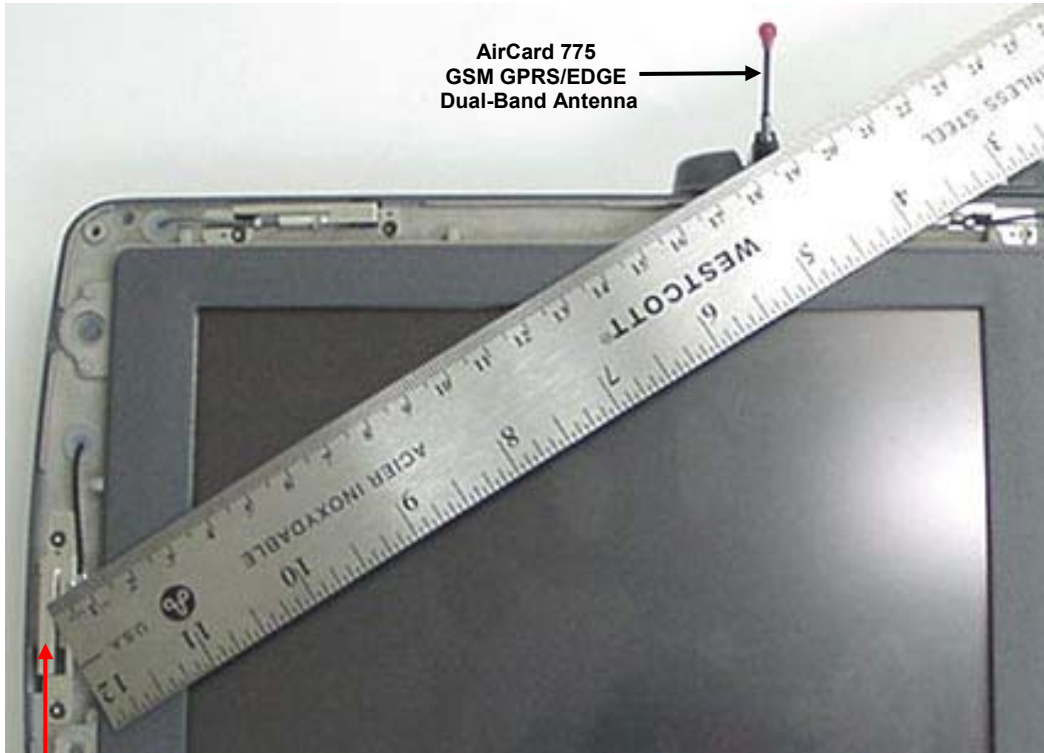

INTERNAL DUT PHOTOGRAPHS
Co-located Antenna Distance (Open 90°)

AirCard 775
GSM GPRS/EDGE
Dual-Band Antenna

Bluetooth Antenna