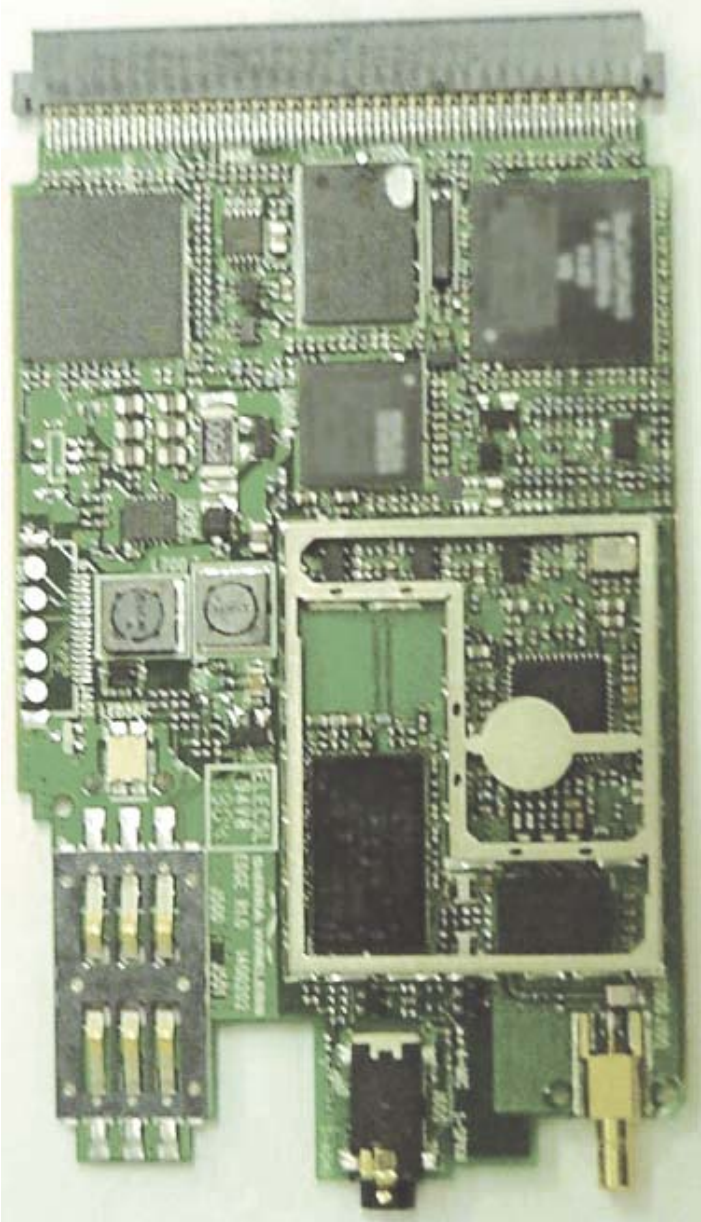

**INTERNAL DUT PHOTOGRAPHS**  
**Sierra Wireless AirCard 775 GSM GPRS/EDGE PCMCIA Modem**

**Sierra Wireless AirCard 775  
GPRS/EDGE PCMCIA Modem**

**INTERNAL DUT PHOTOGRAPHS**  
**Sierra Wireless AirCard 775 GSM GPRS/EDGE PCMCIA Modem**

**AirCard 775  
Installed**

**AirCard 775  
Removed**

**INTERNAL DUT PHOTOGRAPHS**  
**Sierra Wireless AirCard 775 GSM GPRS/EDGE PCMCIA Modem**

**INTERNAL DUT PHOTOGRAPHS**  
**Sierra Wireless AirCard 775 GSM GPRS/EDGE PCMCIA Modem**

**INTERNAL DUT PHOTOGRAPHS**  
**Sierra Wireless AirCard 775 GSM GPRS/EDGE PCMCIA Modem**

AirCard 775 Dual-Band GSM GPRS/EDGE Modem

AirCard 775 Dual-Band GSM GPRS/EDGE Modem

**INTERNAL DUT PHOTOGRAPHS**  
**MSI MS-6837 Bluetooth Transmitter**