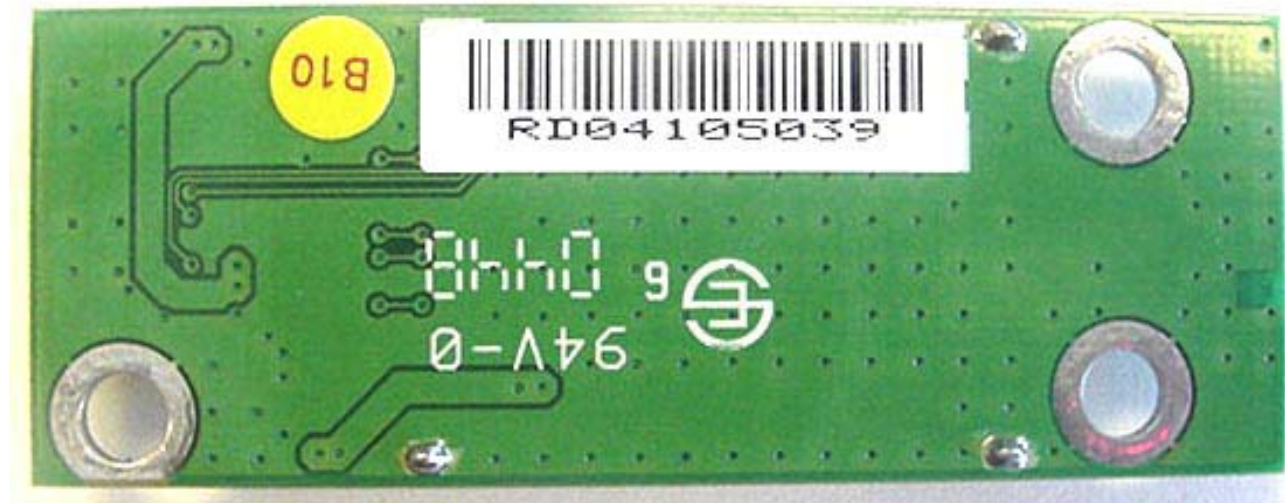

Bluetooth Mounting Plate

**INTERNAL DUT PHOTOGRAPHS**  
MSI MS-6837 Bluetooth Transmitter

Bluetooth Mounting Plate

Bluetooth Transmitter

**INTERNAL DUT PHOTOGRAPHS**  
MSI MS-6837 Bluetooth Transmitter

**INTERNAL DUT PHOTOGRAPHS**