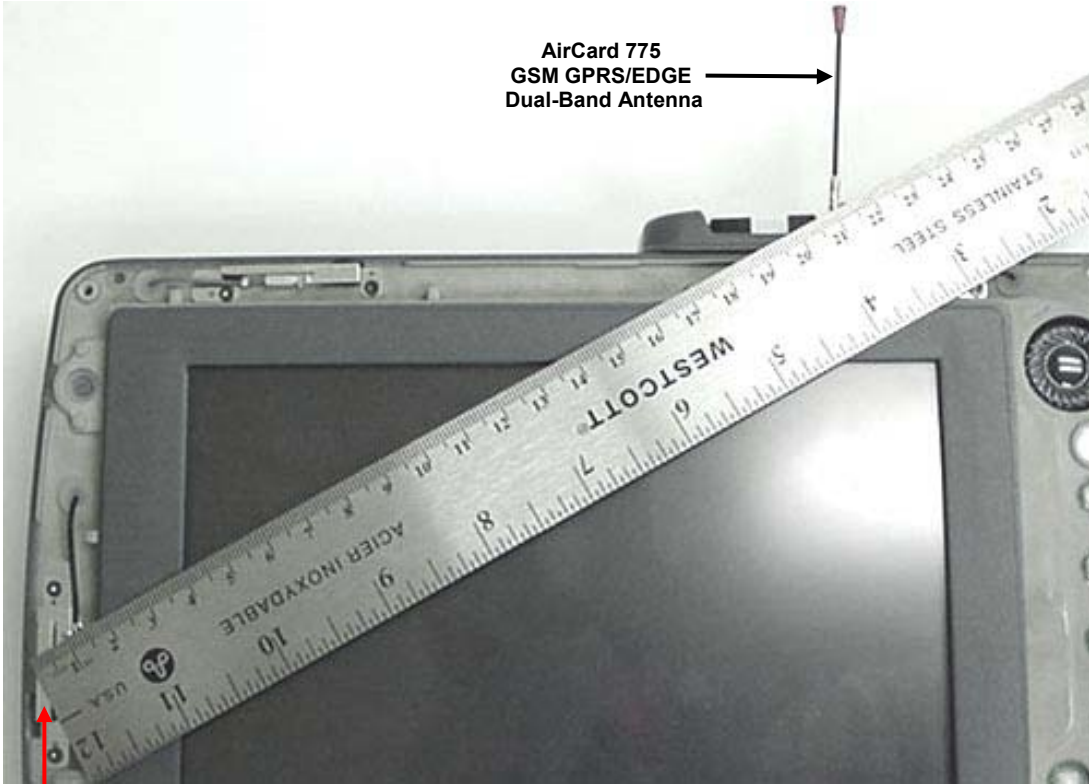

Bluetooth Antenna

INTERNAL DUT PHOTOGRAPHS
Co-located Antenna Distance (Closed 180°)

AirCard 775
GSM GPRS/EDGE
Dual-Band Antenna