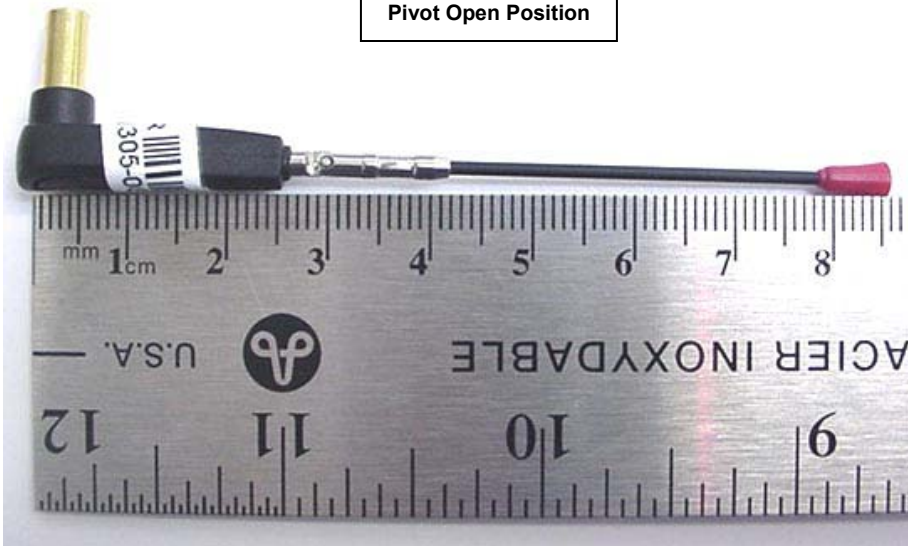

EXTERNAL DUT PHOTOGRAPHS

**'0 Degrees Landscape'
User Display Orientation**

EXTERNAL DUT PHOTOGRAPHS

**'-90 Degrees Portrait'
User Display Orientation**

EXTERNAL DUT PHOTOGRAPHS

EXTERNAL DUT PHOTOGRAPHS
AirCard 775 GPRS/EDGE Antenna - Open 90°

Pivot Open Position

AirCard 775 GPRS/EDGE Dual-Band Antenna

EXTERNAL DUT PHOTOGRAPHS
AirCard 775 GPRS/EDGE Antenna - Open 180°

Pivot Open Position

EXTERNAL DUT PHOTOGRAPHS
AirCard 775 GPRS/EDGE Antenna - Closed 180°

Antenna 180°

Pivot Closed Position

EXTERNAL DUT PHOTOGRAPHS

IX325 Low Profile Hatch for AirCard 775 (Antenna Removed)

PCMCIA Slot-to-Base Distance (Hatch & Antenna Removed)

PCMCIA Slot (Hatch & AirCard 775 Removed)