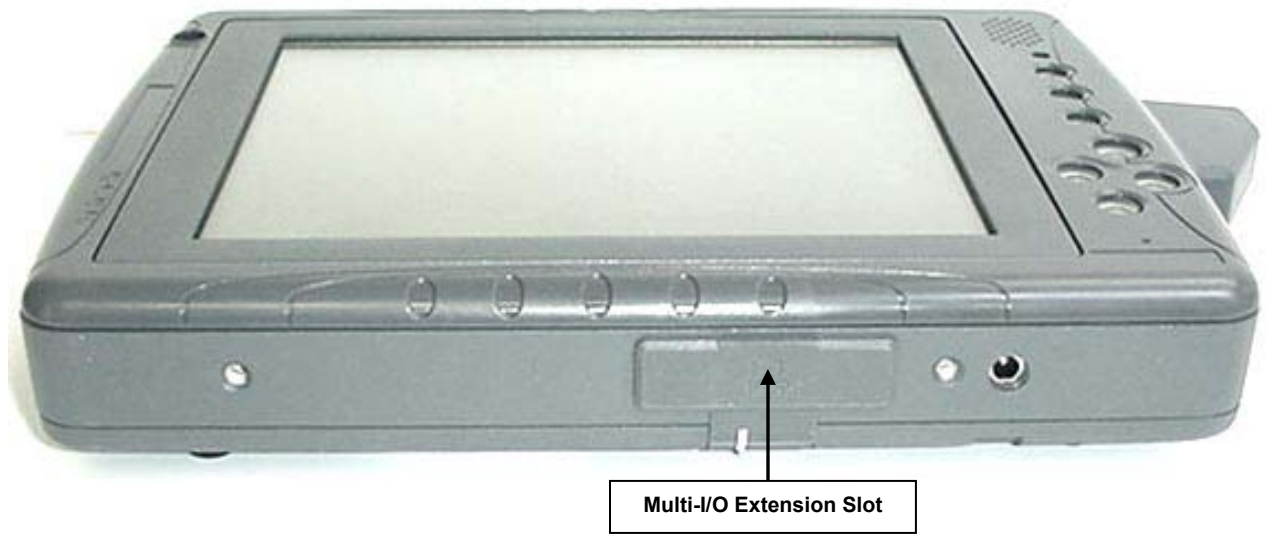

EXTERNAL DUT PHOTOGRAPHS

**'0 Degrees Landscape'
User Display Orientation**

EXTERNAL DUT PHOTOGRAPHS

**'-90 Degrees Portrait'
User Display Orientation**

EXTERNAL DUT PHOTOGRAPHS

EXTERNAL DUT PHOTOGRAPHS
AirCard 775 GPRS/EDGE Antenna - Open 90°

Pivot Open Position

AirCard 775 GPRS/EDGE Dual-Band Antenna

EXTERNAL DUT PHOTOGRAPHS
AirCard 775 GPRS/EDGE Antenna - Open 180°

Pivot Open Position

EXTERNAL DUT PHOTOGRAPHS
AirCard 775 GPRS/EDGE Antenna - Closed 180°

Antenna 180°

Pivot Closed Position

EXTERNAL DUT PHOTOGRAPHS

IX325 Low Profile Hatch for AirCard 775 (Antenna Removed)

PCMCIA Slot-to-Base Distance (Hatch & Antenna Removed)

PCMCIA Slot (Hatch & AirCard 775 Removed)

EXTERNAL DUT PHOTOGRAPHS

DUT with Internal Li-ion Battery 11.1 V, 3600 mAh (Model: T8M-E)

Internal Li-ion Battery 11.1 V, 3600 mAh (Model: T8M-E)

Internal Li-ion Battery 11.1 V, 3600 mAh (Model: T8M-E)

EXTERNAL DUT PHOTOGRAPHS