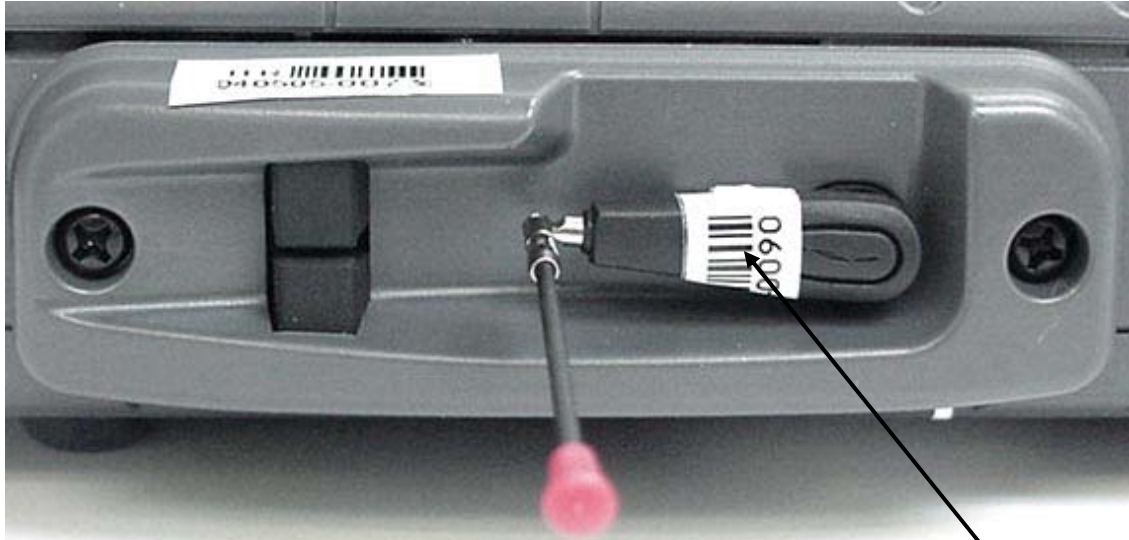

Pivot Open Position

AirCard 775 GPRS/EDGE Dual-Band Antenna

EXTERNAL DUT PHOTOGRAPHS
AirCard 775 GPRS/EDGE Antenna - Open 180°

Pivot Open Position

EXTERNAL DUT PHOTOGRAPHS
AirCard 775 GPRS/EDGE Antenna - Closed 180°

Antenna 180°

Pivot Closed Position

EXTERNAL DUT PHOTOGRAPHS

IX325 Low Profile Hatch for AirCard 775 (Antenna Removed)

PCMCIA Slot-to-Base Distance (Hatch & Antenna Removed)

PCMCIA Slot (Hatch & AirCard 775 Removed)