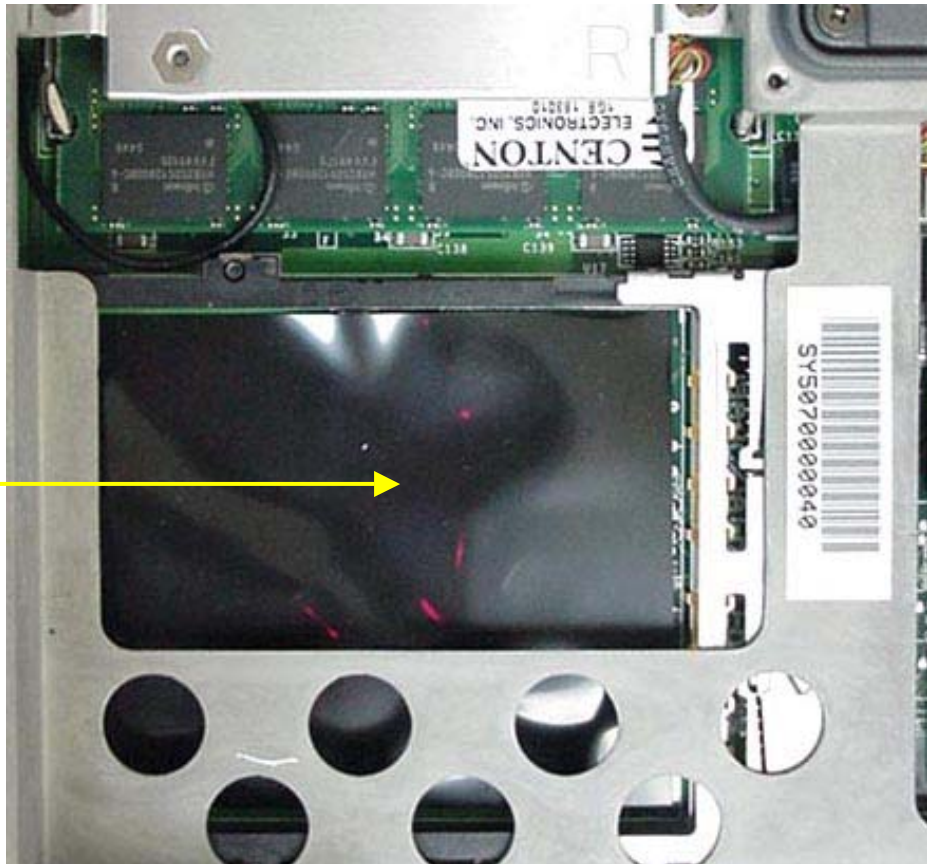

INTERNAL DUT PHOTOGRAPHS
Sierra Wireless AirCard 775 GSM GPRS/EDGE PCMCIA Modem

**Sierra Wireless AirCard 775
GPRS/EDGE PCMCIA Modem**

INTERNAL DUT PHOTOGRAPHS
Sierra Wireless AirCard 775 GSM GPRS/EDGE PCMCIA Modem

**AirCard 775
Installed**

**AirCard 775
Removed**

INTERNAL DUT PHOTOGRAPHS
Sierra Wireless AirCard 775 GSM GPRS/EDGE PCMCIA Modem

INTERNAL DUT PHOTOGRAPHS
Sierra Wireless AirCard 775 GSM GPRS/EDGE PCMCIA Modem