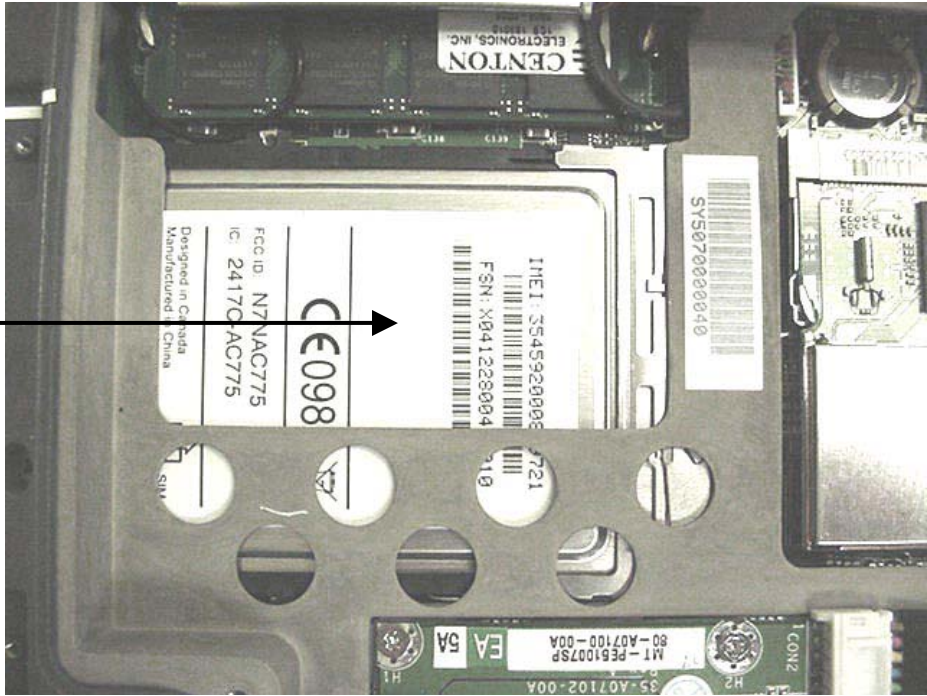

INTERNAL DUT PHOTOGRAPHS
Sierra Wireless AirCard 775 GSM GPRS/EDGE PCMCIA Modem

**Sierra Wireless AirCard 775
GPRS/EDGE PCMCIA Modem**

INTERNAL DUT PHOTOGRAPHS
Sierra Wireless AirCard 775 GSM GPRS/EDGE PCMCIA Modem

**AirCard 775
Installed**

**AirCard 775
Removed**

INTERNAL DUT PHOTOGRAPHS
Sierra Wireless AirCard 775 GSM GPRS/EDGE PCMCIA Modem

INTERNAL DUT PHOTOGRAPHS
Sierra Wireless AirCard 775 GSM GPRS/EDGE PCMCIA Modem