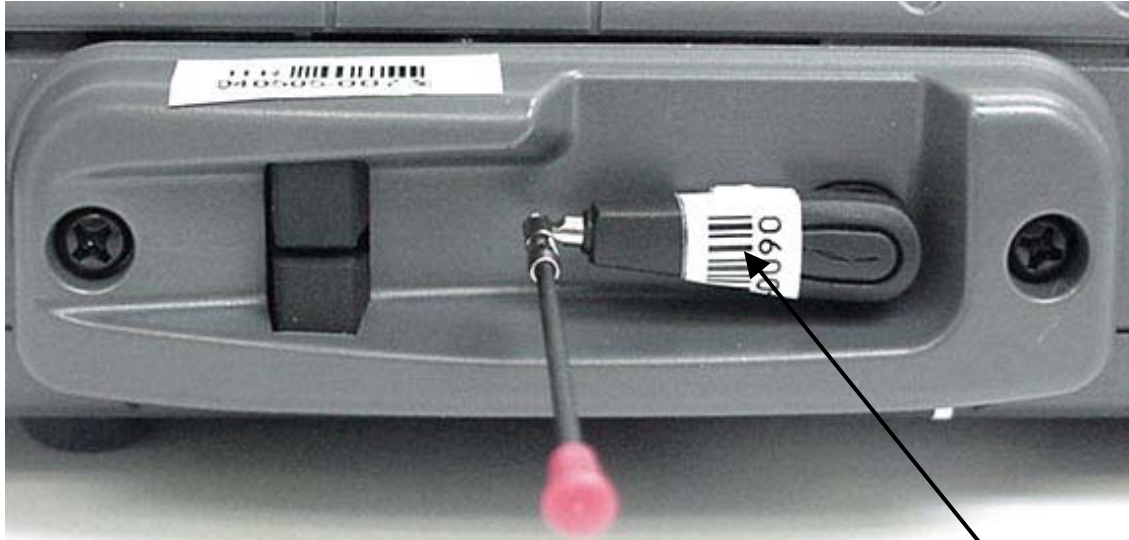

Pivot Open Position

**AirCard 775 GPRS/EDGE Dual-Band Antenna**

**EXTERNAL DUT PHOTOGRAPHS**  
**AirCard 775 GPRS/EDGE Antenna - Open 180°**

Pivot Open Position

**EXTERNAL DUT PHOTOGRAPHS**  
**AirCard 775 GPRS/EDGE Antenna - Closed 180°**

Antenna 180°

Pivot Closed Position

**EXTERNAL DUT PHOTOGRAPHS**

**IX325 Hatch for AirCard 775 (Antenna Removed)**

**PCMCIA Slot-to-Base Distance (Hatch & Antenna Removed)**

**PCMCIA Slot (Hatch & AirCard 775 Removed)**