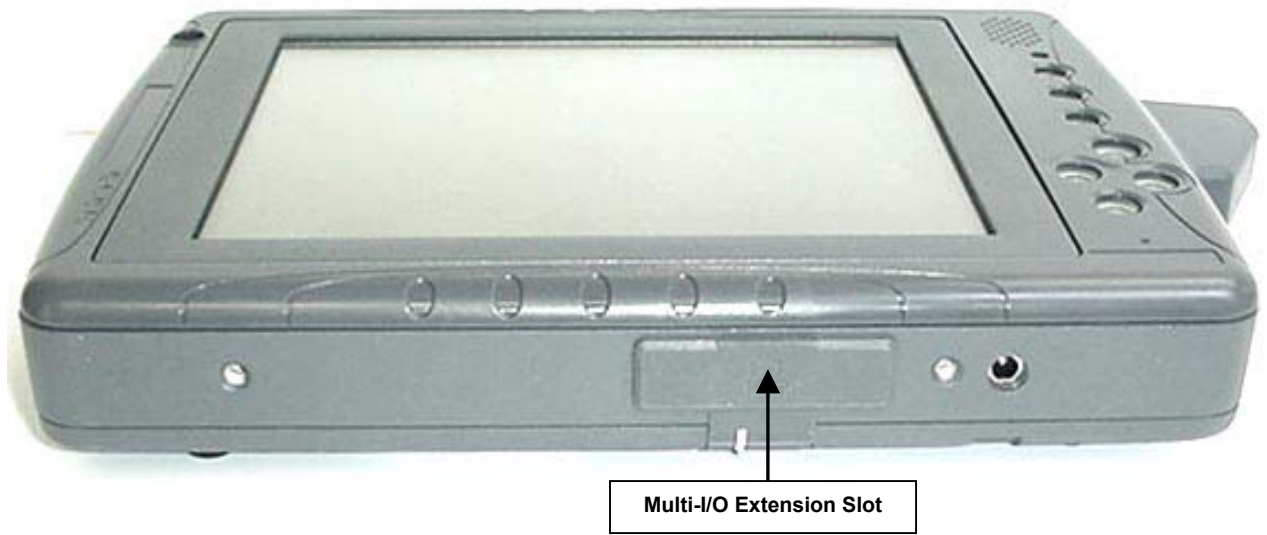

**EXTERNAL DUT PHOTOGRAPHS**

**'0 Degrees Landscape'  
User Display Orientation**

**EXTERNAL DUT PHOTOGRAPHS**

**'-90 Degrees Portrait'  
User Display Orientation**

**EXTERNAL DUT PHOTOGRAPHS**

**EXTERNAL DUT PHOTOGRAPHS**  
**AirCard 775 GPRS/EDGE Antenna - Open 90°**

Pivot Open Position

**AirCard 775 GPRS/EDGE Dual-Band Antenna**

**EXTERNAL DUT PHOTOGRAPHS**  
**AirCard 775 GPRS/EDGE Antenna - Open 180°**

Pivot Open Position

**EXTERNAL DUT PHOTOGRAPHS**  
**AirCard 775 GPRS/EDGE Antenna - Closed 180°**

**EXTERNAL DUT PHOTOGRAPHS**

DUT with Internal Li-ion Battery 11.1 V, 3600 mAh (Model: T8M-E)

Internal Li-ion Battery 11.1 V, 3600 mAh (Model: T8M-E)

Internal Li-ion Battery 11.1 V, 3600 mAh (Model: T8M-E)

**EXTERNAL DUT PHOTOGRAPHS**

DUT with External Second Li-ion Battery 11.1 V, 3600 mAh (Model: T8S-E)

External Second Li-ion Battery 11.1 V, 3600 mAh (Model: T8S-E)

External Li-ion Battery 11.1 V, 3600 mAh (Model: T8S-E)