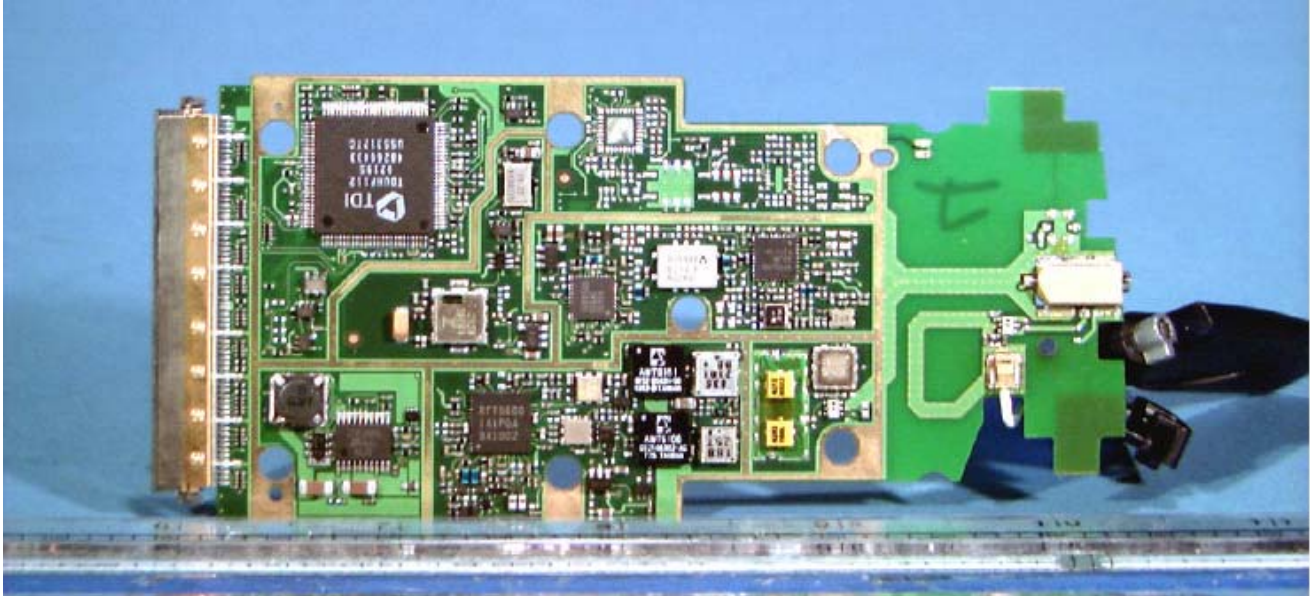

INTERNAL DUT PHOTOGRAPHS
Sierra Wireless AirCard 580 CDMA PCMCIA Modem
Intel Pro 2200BG 802.11b/g WLAN Mini-PCI Card

**Sierra Wireless AirCard 580
CDMA PCMCIA Modem**

**Intel Pro 2200BG 802.11b/g
WLAN Mini-PCI Card**

INTERNAL DUT PHOTOGRAPHS
Sierra Wireless AirCard 580 CDMA PCMCIA Modem

**AirCard 580
Installed**

**AirCard 580
Removed**

INTERNAL DUT PHOTOGRAPHS
Sierra Wireless AirCard 580 CDMA PCMCIA Modem

INTERNAL DUT PHOTOGRAPHS
Sierra Wireless AirCard 580 CDMA PCMCIA Modem

INTERNAL DUT PHOTOGRAPHS
Sierra Wireless AirCard 580 CDMA PCMCIA Modem

INTERNAL DUT PHOTOGRAPHS
Intel Pro 2200BG 802.11b/g WLAN Mini-PCI Card

INTERNAL DUT PHOTOGRAPHS
Intel Pro 2200BG 802.11b/g WLAN Mini-PCI Card

INTERNAL DUT PHOTOGRAPHS
Intel Pro 2200BG 802.11b/g WLAN Mini-PCI Card

Front with Shielding

Back

INTERNAL DUT PHOTOGRAPHS
Intel Pro 2200BG 802.11b/g WLAN Mini-PCI Card

Front with Shielding Removed

INTERNAL DUT PHOTOGRAPHS