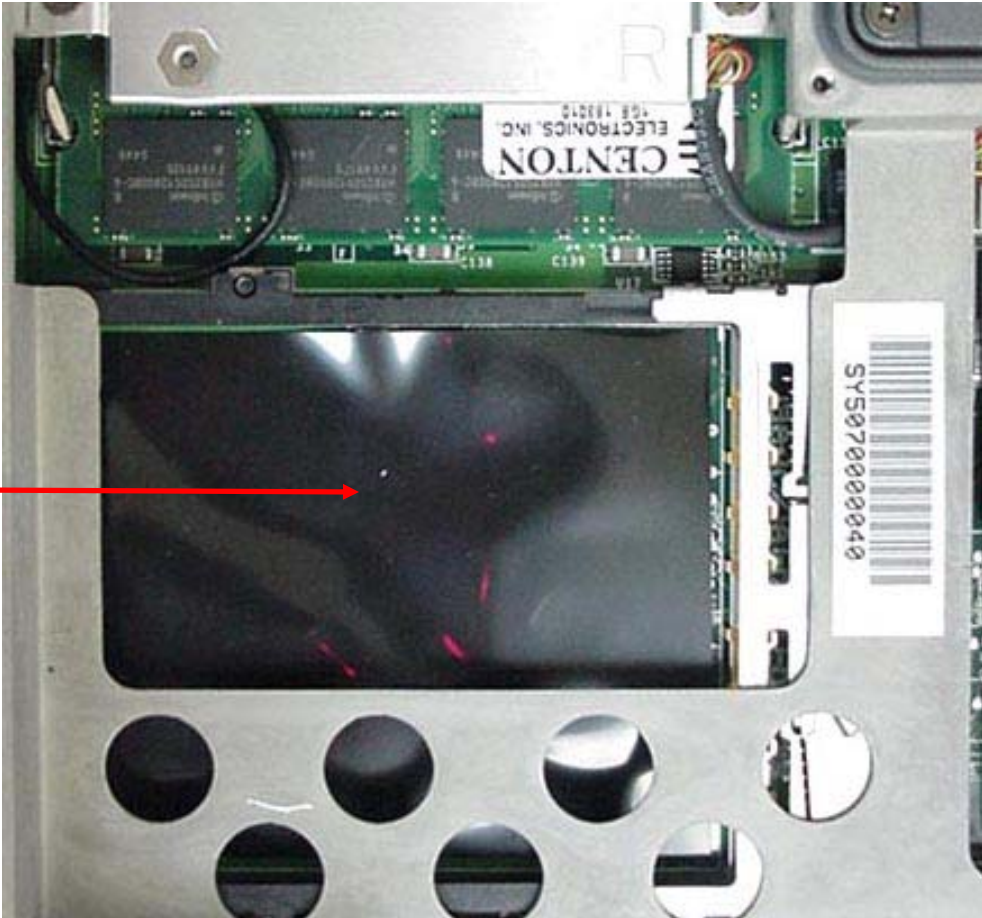

INTERNAL DUT PHOTOGRAPHS
Sierra Wireless AirCard 580 CDMA PCMCIA Modem
Intel Pro 2200BG 802.11b/g WLAN Mini-PCI Card

**Sierra Wireless AirCard 580
CDMA PCMCIA Modem**

**Intel Pro 2200BG 802.11b/g
WLAN Mini-PCI Card**

INTERNAL DUT PHOTOGRAPHS
Sierra Wireless AirCard 580 CDMA PCMCIA Modem

**AirCard 580
Installed**

**AirCard 580
Removed**

INTERNAL DUT PHOTOGRAPHS
Sierra Wireless AirCard 580 CDMA PCMCIA Modem

INTERNAL DUT PHOTOGRAPHS
Sierra Wireless AirCard 580 CDMA PCMCIA Modem