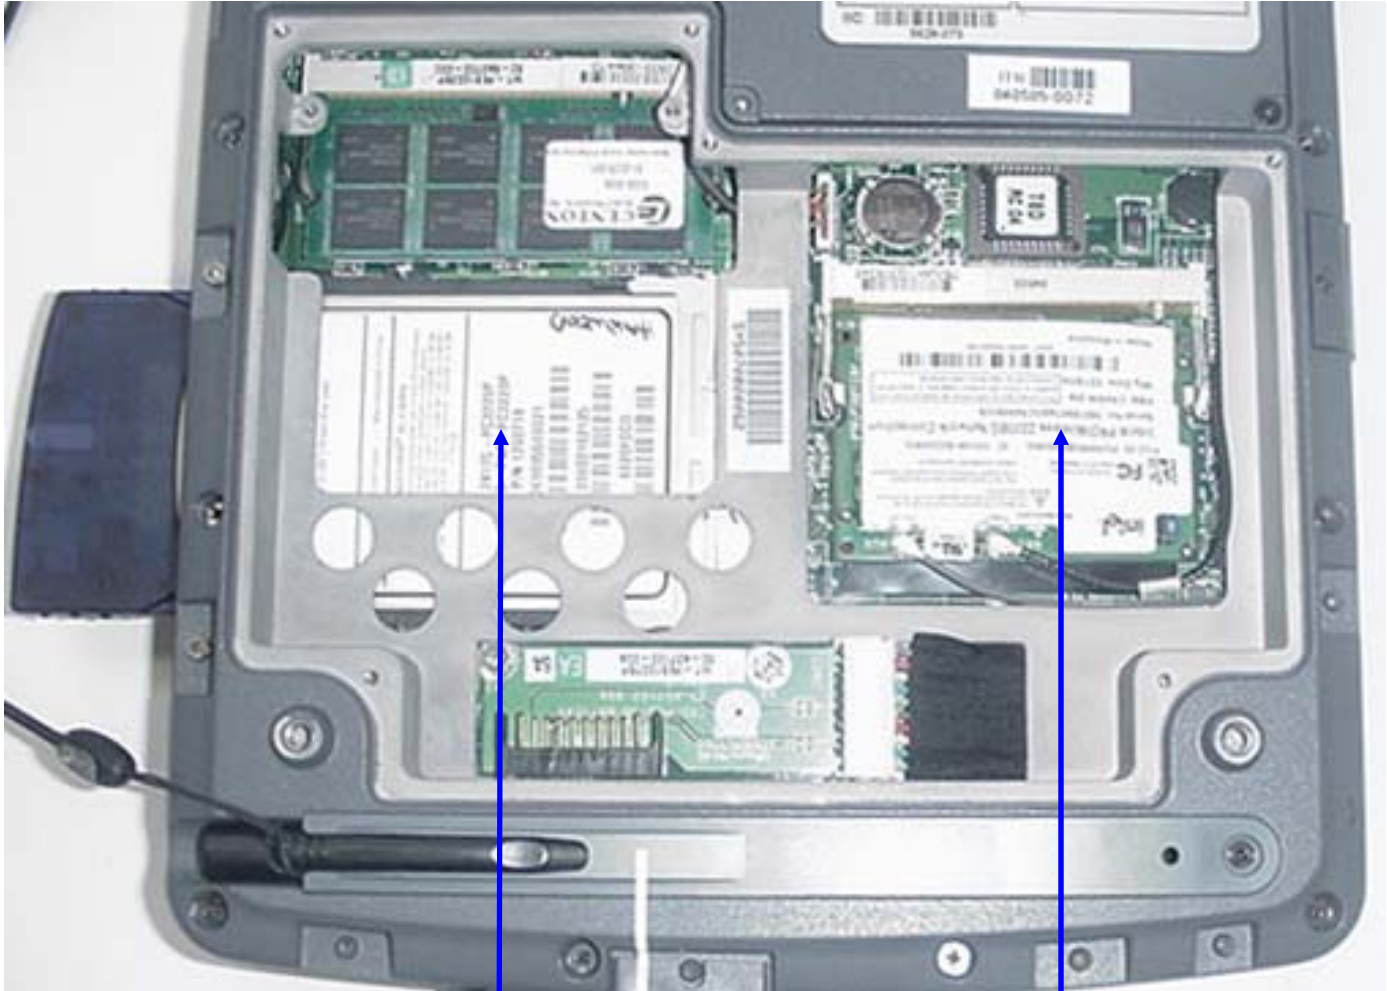

INTERNAL DUT PHOTOGRAPHS
Sierra Wireless AirCard 580 CDMA PCMCIA Modem
Intel Pro 2200BG 802.11b/g WLAN Mini-PCI Card

**Sierra Wireless AirCard 580
CDMA PCMCIA Modem**

**Intel Pro 2200BG 802.11b/g
WLAN Mini-PCI Card**

INTERNAL DUT PHOTOGRAPHS
Sierra Wireless AirCard 580 CDMA PCMCIA Modem

**AirCard 580
Installed**

**AirCard 580
Removed**

INTERNAL DUT PHOTOGRAPHS
Sierra Wireless AirCard 580 CDMA PCMCIA Modem

INTERNAL DUT PHOTOGRAPHS
Sierra Wireless AirCard 580 CDMA PCMCIA Modem