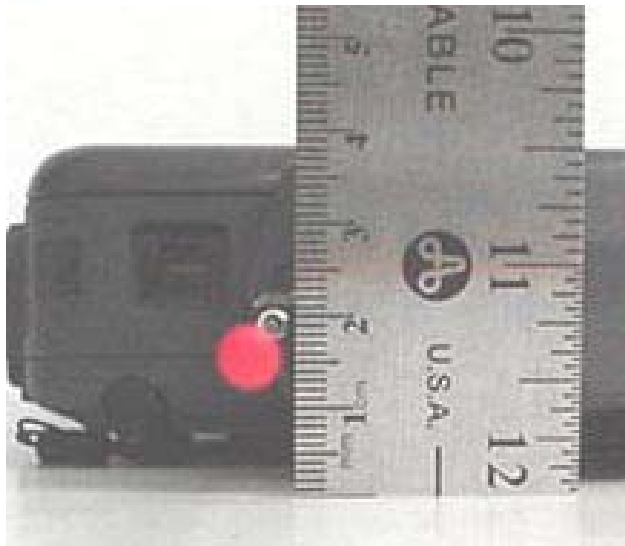

EXTERNAL DUT PHOTOGRAPHS

**Antenna "Parallel Straight" Position
'0 Degrees Landscape' LCD Display Orientation**

EXTERNAL DUT PHOTOGRAPHS

EXTERNAL DUT PHOTOGRAPHS

EXTERNAL DUT PHOTOGRAPHS

EXTERNAL DUT PHOTOGRAPHS
AirCard 580 Antenna - "Perpendicular" Position (90° to Card)

AirCard 580 Antenna

EXTERNAL DUT PHOTOGRAPHS
AirCard 580 Antenna - "Parallel Straight" Position (180° to Card)

EXTERNAL DUT PHOTOGRAPHS
AirCard 580 Antenna - "Parallel Bent" Position (180° to Card)

EXTERNAL DUT PHOTOGRAPHS

IX325 Broadband Hatch (AirCard 580 Antenna Removed)

IX325 Broadband Hatch (AirCard 580 Antenna Connector)

IX325 Broadband Hatch

EXTERNAL DUT PHOTOGRAPHS

AirCard 580 installed in IX325 PCMCIA Slot (Broadband Hatch & Antenna Removed)