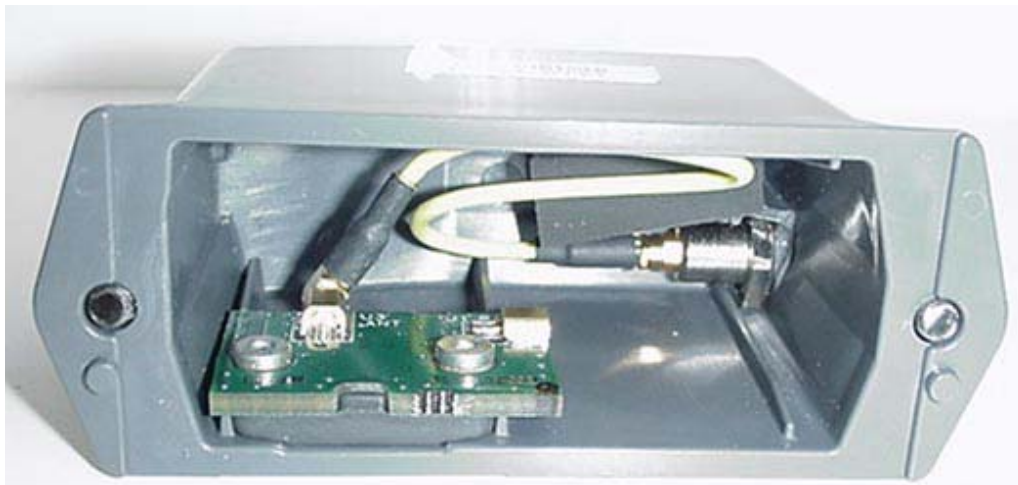

AirCard 580 Antenna

EXTERNAL DUT PHOTOGRAPHS
AirCard 580 Antenna - "Parallel Straight" Position (180° to Card)

EXTERNAL DUT PHOTOGRAPHS
AirCard 580 Antenna - "Parallel Bent" Position (180° to Card)

EXTERNAL DUT PHOTOGRAPHS

IX325 Broadband Hatch (AirCard 580 Antenna Removed)

IX325 Broadband Hatch (AirCard 580 Antenna Connector)

IX325 Broadband Hatch

EXTERNAL DUT PHOTOGRAPHS

AirCard 580 installed in IX325 PCMCIA Slot (Broadband Hatch & Antenna Removed)

AirCard 580 Card-to-Base Distance (Broadband Hatch & Antenna Removed)

IX325 PCMCIA Card Slot (AirCard 580 Removed)

EXTERNAL DUT PHOTOGRAPHS

IX325 with Internal Lithium-ion Battery (Model: T8M-E)

Internal Lithium-ion Battery (Model: T8M-E)