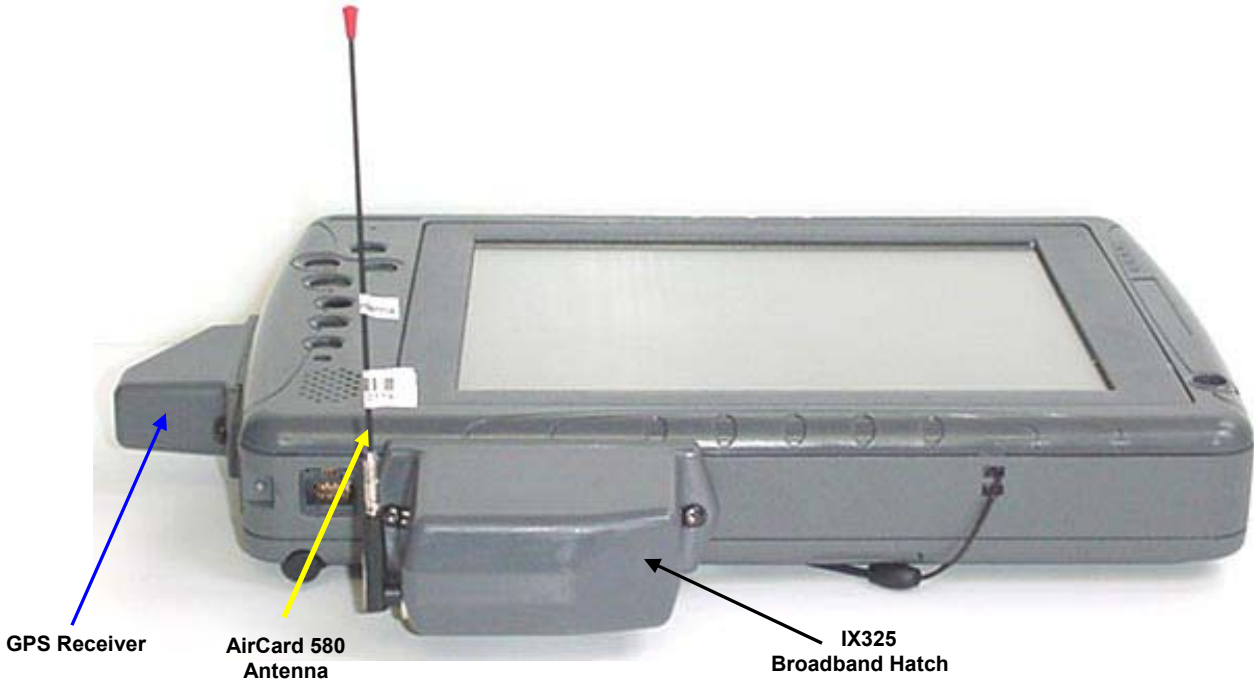

EXTERNAL DUT PHOTOGRAPHS

**Antenna "Parallel Straight" Position
'0 Degrees Landscape' LCD Display Orientation**

EXTERNAL DUT PHOTOGRAPHS

EXTERNAL DUT PHOTOGRAPHS

EXTERNAL DUT PHOTOGRAPHS

EXTERNAL DUT PHOTOGRAPHS
AirCard 580 Antenna - "Perpendicular" Position (90° to Card)

AirCard 580 Antenna

EXTERNAL DUT PHOTOGRAPHS
AirCard 580 Antenna - "Parallel Straight" Position (180° to Card)

EXTERNAL DUT PHOTOGRAPHS
AirCard 580 Antenna - "Parallel Bent" Position (180° to Card)

EXTERNAL DUT PHOTOGRAPHS

IX325 Broadband Hatch (AirCard 580 Antenna Removed)

IX325 Broadband Hatch (AirCard 580 Antenna Connector)

IX325 Broadband Hatch

EXTERNAL DUT PHOTOGRAPHS

AirCard 580 installed in IX325 PCMCIA Slot (Broadband Hatch & Antenna Removed)

AirCard 580 Card-to-Base Distance (Broadband Hatch & Antenna Removed)

IX325 PCMCIA Card Slot (AirCard 580 Removed)

EXTERNAL DUT PHOTOGRAPHS

IX325 with Internal Lithium-ion Battery (Model: T8M-E)

Internal Lithium-ion Battery (Model: T8M-E)