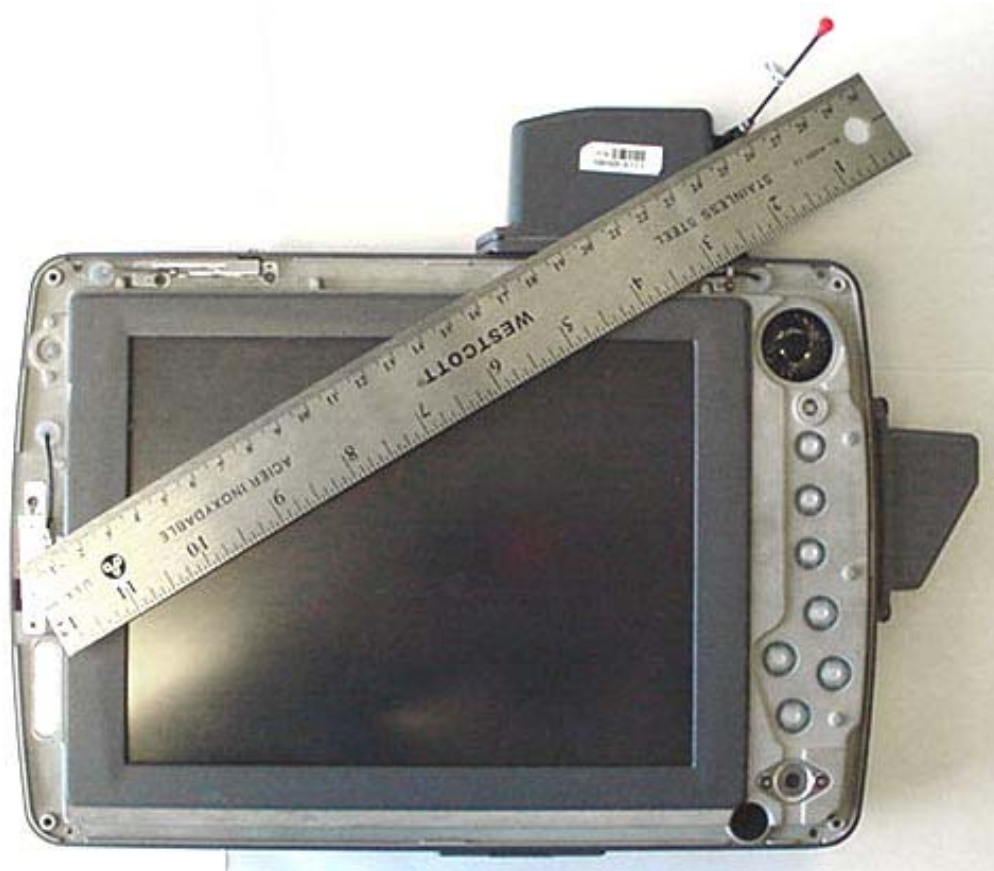

INTERNAL DUT PHOTOGRAPHS
Antenna Distance