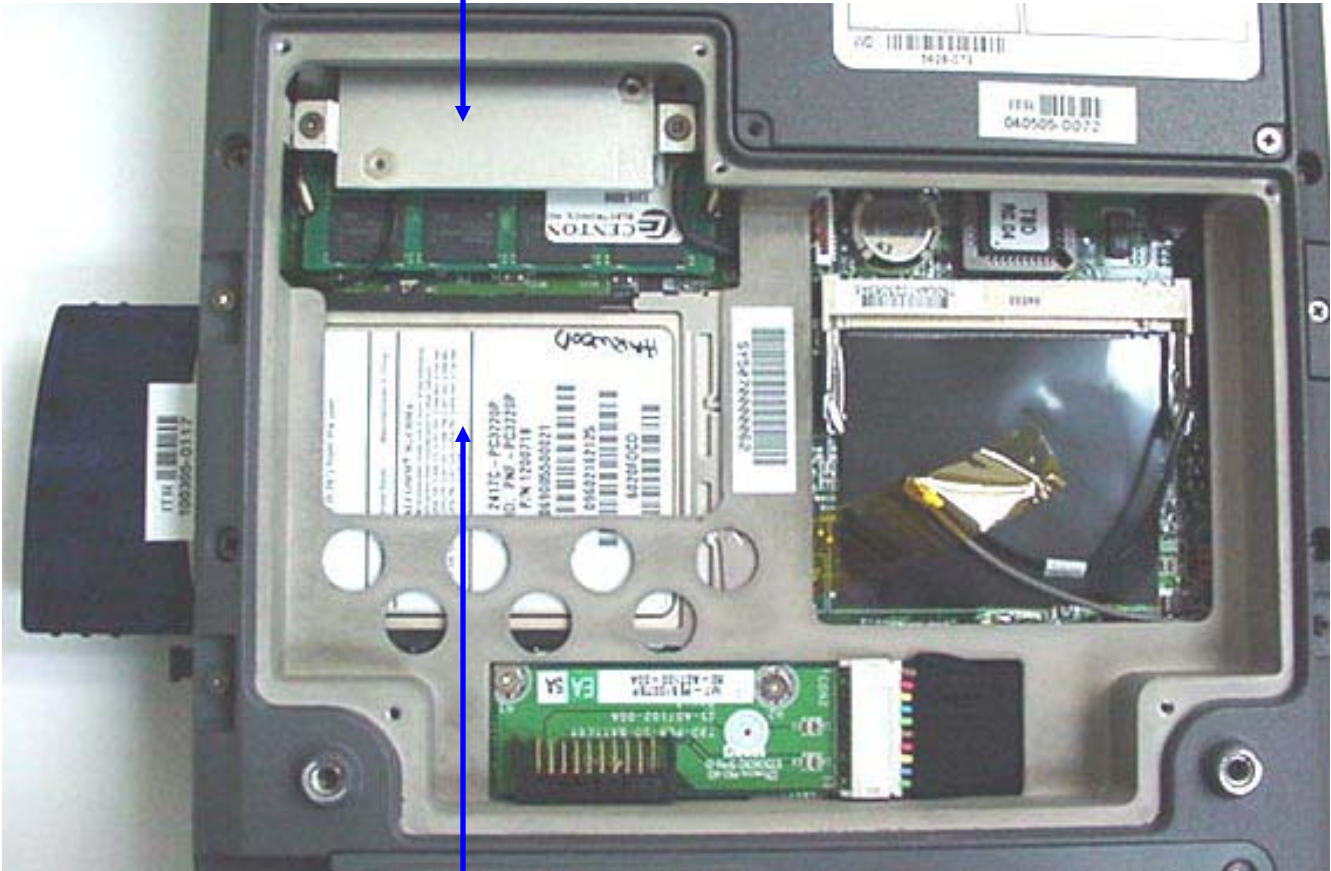

INTERNAL DUT PHOTOGRAPHS
Sierra Wireless AirCard 580 CDMA PCMCIA Modem
and MSI MS-6837 Bluetooth

Bluetooth Mounting Plate

Sierra Wireless AirCard 580
CDMA PCMCIA Modem

INTERNAL DUT PHOTOGRAPHS
Sierra Wireless AirCard 580 CDMA PCMCIA Modem

**AirCard 580
Installed**

**AirCard 580
Removed**

INTERNAL DUT PHOTOGRAPHS
Sierra Wireless AirCard 580 CDMA PCMCIA Modem

INTERNAL DUT PHOTOGRAPHS
Sierra Wireless AirCard 580 CDMA PCMCIA Modem

INTERNAL DUT PHOTOGRAPHS
Sierra Wireless AirCard 580 CDMA PCMCIA Modem