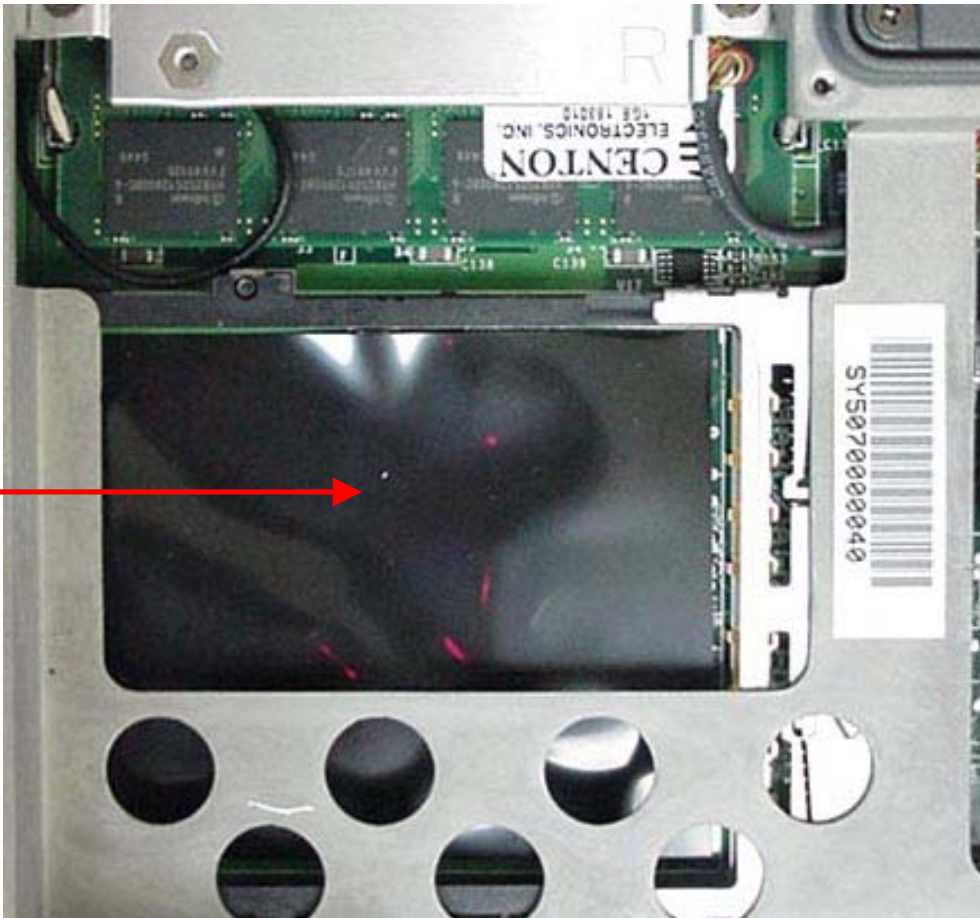

INTERNAL DUT PHOTOGRAPHS
Sierra Wireless AirCard 580 CDMA PCMCIA Modem
and MSI MS-6837 Bluetooth

Bluetooth Mounting Plate

Sierra Wireless AirCard 580
CDMA PCMCIA Modem

INTERNAL DUT PHOTOGRAPHS
Sierra Wireless AirCard 580 CDMA PCMCIA Modem

**AirCard 580
Installed**

**AirCard 580
Removed**

INTERNAL DUT PHOTOGRAPHS
Sierra Wireless AirCard 580 CDMA PCMCIA Modem

INTERNAL DUT PHOTOGRAPHS
Sierra Wireless AirCard 580 CDMA PCMCIA Modem

INTERNAL DUT PHOTOGRAPHS
Sierra Wireless AirCard 580 CDMA PCMCIA Modem