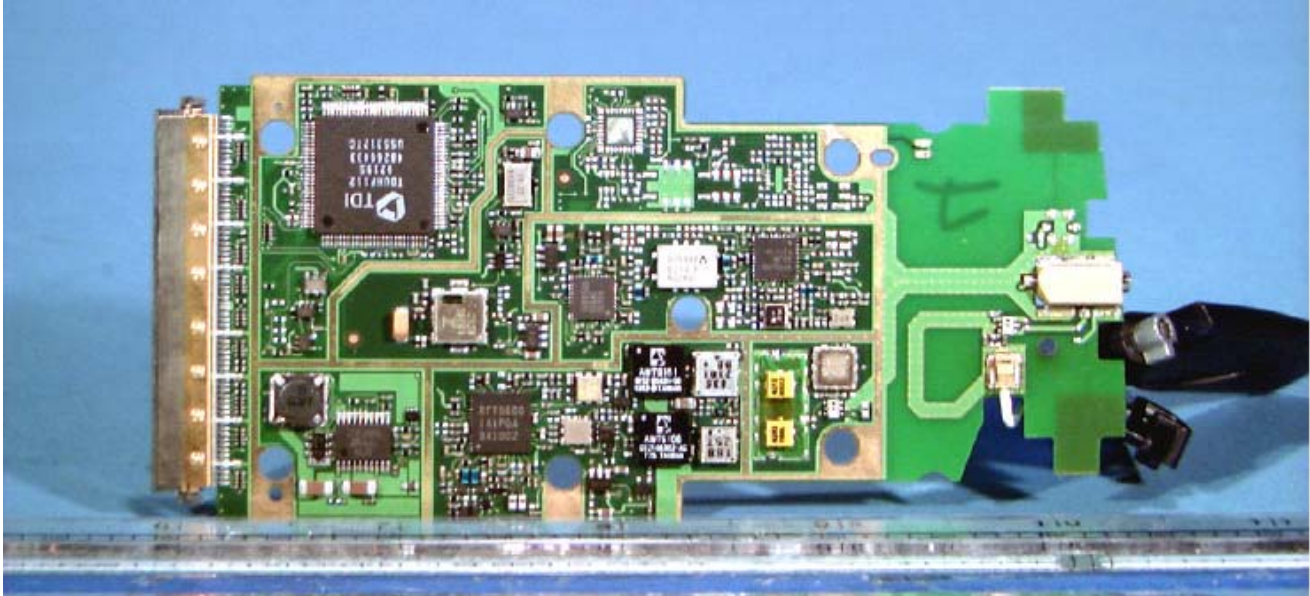

INTERNAL DUT PHOTOGRAPHS
Sierra Wireless AirCard 580 CDMA PCMCIA Modem
and MSI MS-6837 Bluetooth

Bluetooth Mounting Plate

Sierra Wireless AirCard 580
CDMA PCMCIA Modem

INTERNAL DUT PHOTOGRAPHS
Sierra Wireless AirCard 580 CDMA PCMCIA Modem

**AirCard 580
Installed**

**AirCard 580
Removed**

INTERNAL DUT PHOTOGRAPHS
Sierra Wireless AirCard 580 CDMA PCMCIA Modem

INTERNAL DUT PHOTOGRAPHS
Sierra Wireless AirCard 580 CDMA PCMCIA Modem

INTERNAL DUT PHOTOGRAPHS
Sierra Wireless AirCard 580 CDMA PCMCIA Modem

INTERNAL DUT PHOTOGRAPHS
MSI MS-6837 Bluetooth

Bluetooth Mounting Plate

INTERNAL DUT PHOTOGRAPHS
MSI MS-6837 Bluetooth

INTERNAL DUT PHOTOGRAPHS

INTERNAL DUT PHOTOGRAPHS

Bluetooth Antenna

Bluetooth Antenna

Bluetooth Antenna