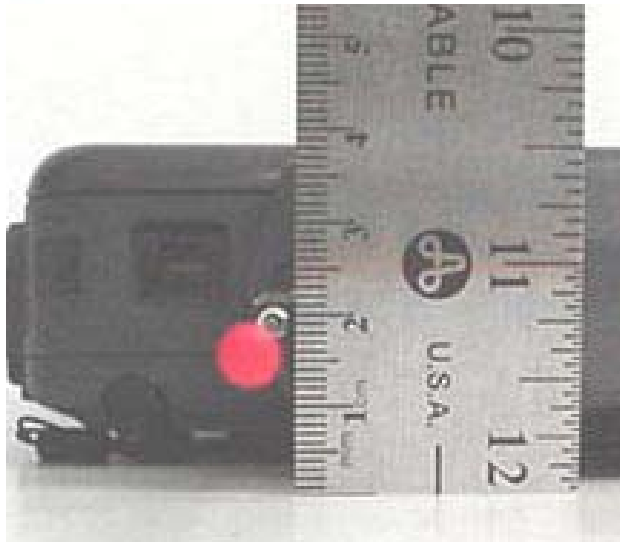

EXTERNAL DUT PHOTOGRAPHS

**Antenna "Parallel Straight" Position
'0 Degrees Landscape' LCD Display Orientation**

EXTERNAL DUT PHOTOGRAPHS

EXTERNAL DUT PHOTOGRAPHS

EXTERNAL DUT PHOTOGRAPHS

EXTERNAL DUT PHOTOGRAPHS
AirCard 580 Antenna - "Perpendicular" Position (90° to Card)

AirCard 580 Antenna

EXTERNAL DUT PHOTOGRAPHS
AirCard 580 Antenna - "Parallel Straight" Position (180° to Card)

EXTERNAL DUT PHOTOGRAPHS
AirCard 580 Antenna - "Parallel Bent" Position (180° to Card)

EXTERNAL DUT PHOTOGRAPHS

IX325 Broadband Hatch (AirCard 580 Antenna Removed)

IX325 Broadband Hatch (AirCard 580 Antenna Connector)

IX325 Broadband Hatch

EXTERNAL DUT PHOTOGRAPHS

AirCard 580 installed in IX325 PCMCIA Slot (Broadband Hatch & Antenna Removed)