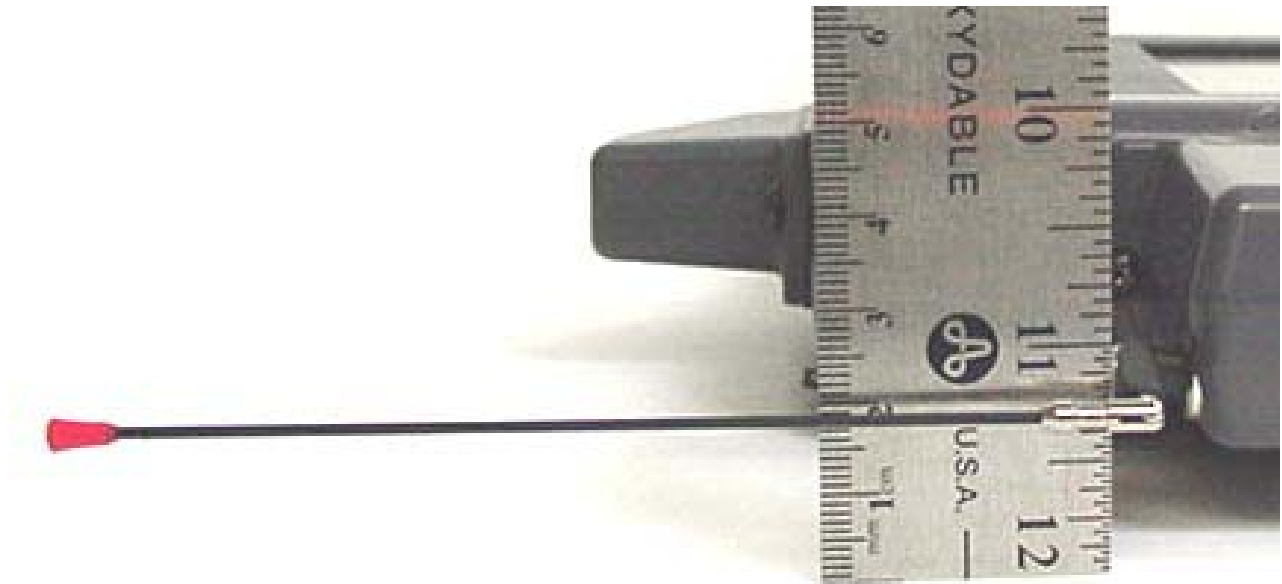

EXTERNAL DUT PHOTOGRAPHS

**Antenna "Parallel Straight" Position
'0 Degrees Landscape' LCD Display Orientation**

EXTERNAL DUT PHOTOGRAPHS

EXTERNAL DUT PHOTOGRAPHS

EXTERNAL DUT PHOTOGRAPHS

EXTERNAL DUT PHOTOGRAPHS
AirCard 580 Antenna - "Perpendicular" Position (90° to Card)

AirCard 580 Antenna

EXTERNAL DUT PHOTOGRAPHS
AirCard 580 Antenna - "Parallel Straight" Position (180° to Card)

EXTERNAL DUT PHOTOGRAPHS
AirCard 580 Antenna - "Parallel Bent" Position (180° to Card)

EXTERNAL DUT PHOTOGRAPHS