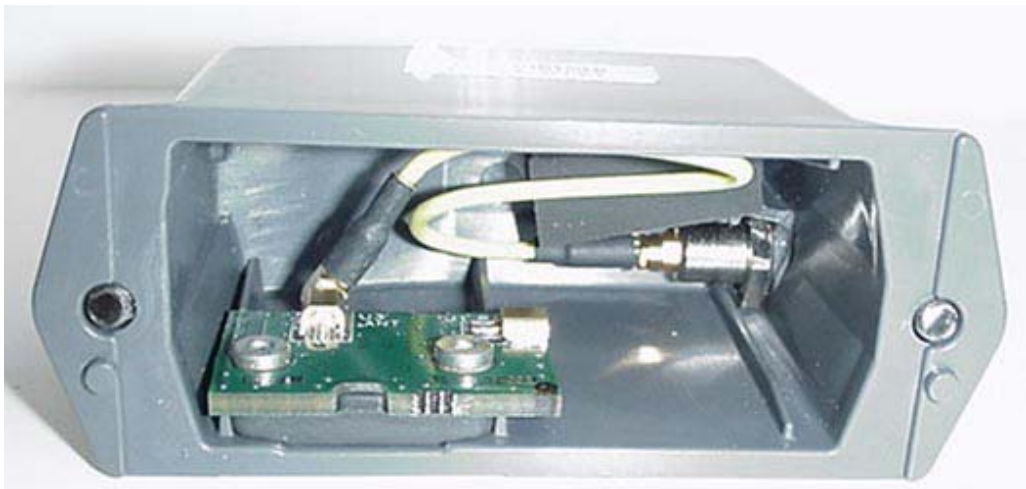

AirCard 580 Antenna

EXTERNAL DUT PHOTOGRAPHS
AirCard 580 Antenna - "Parallel Straight" Position (180° to Card)

EXTERNAL DUT PHOTOGRAPHS
AirCard 580 Antenna - "Parallel Bent" Position (180° to Card)

EXTERNAL DUT PHOTOGRAPHS

IX325 Broadband Hatch (AirCard 580 Antenna Removed)

IX325 Broadband Hatch (AirCard 580 Antenna Connector)

IX325 Broadband Hatch

EXTERNAL DUT PHOTOGRAPHS

AirCard 580 installed in IX325 PCMCIA Slot (Broadband Hatch & Antenna Removed)

AirCard 580 Card-to-Base Distance (Broadband Hatch & Antenna Removed)

IX325 PCMCIA Card Slot (AirCard 580 Removed)

EXTERNAL DUT PHOTOGRAPHS

IX325 with Internal Lithium-ion Battery (Model: T8M-E)

Internal Lithium-ion Battery (Model: T8M-E)