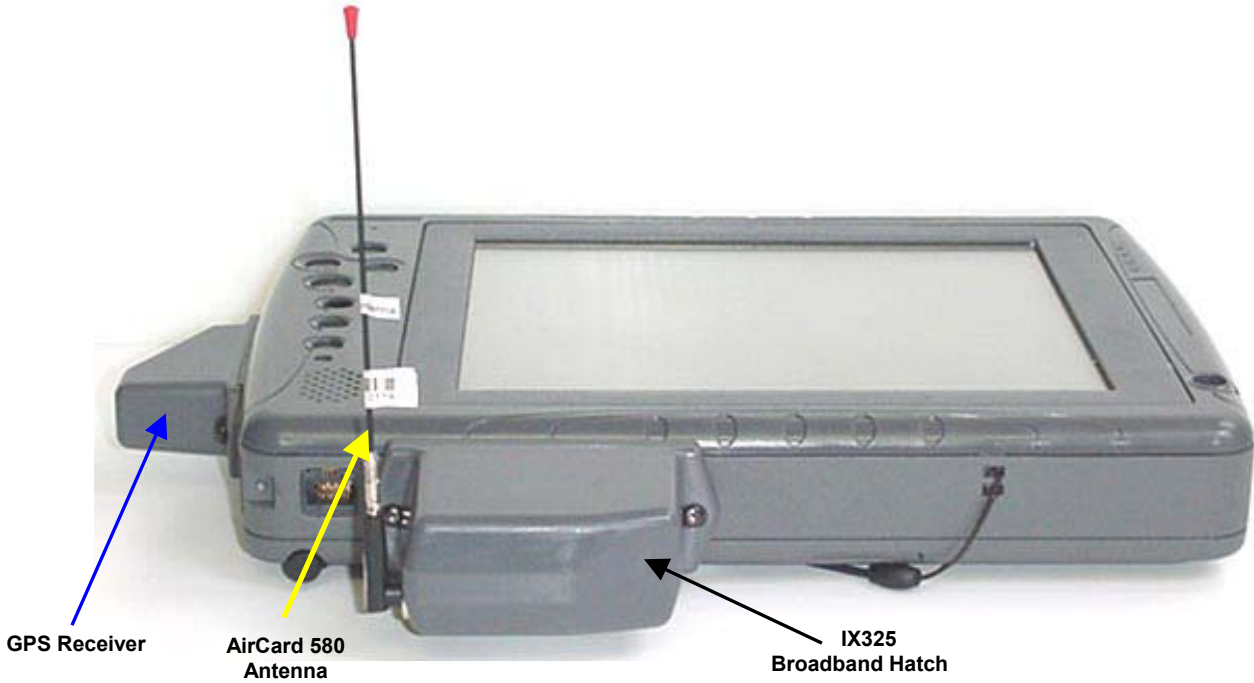

EXTERNAL DUT PHOTOGRAPHS

**Antenna "Parallel Straight" Position
'0 Degrees Landscape' LCD Display Orientation**

EXTERNAL DUT PHOTOGRAPHS

EXTERNAL DUT PHOTOGRAPHS

EXTERNAL DUT PHOTOGRAPHS

EXTERNAL DUT PHOTOGRAPHS
AirCard 580 Antenna - "Perpendicular" Position (90° to Card)

AirCard 580 Antenna

EXTERNAL DUT PHOTOGRAPHS
AirCard 580 Antenna - "Parallel Straight" Position (180° to Card)

EXTERNAL DUT PHOTOGRAPHS
AirCard 580 Antenna - "Parallel Bent" Position (180° to Card)

EXTERNAL DUT PHOTOGRAPHS

IX325 Broadband Hatch (AirCard 580 Antenna Removed)

IX325 Broadband Hatch (AirCard 580 Antenna Connector)

IX325 Broadband Hatch

EXTERNAL DUT PHOTOGRAPHS

AirCard 580 installed in IX325 PCMCIA Slot (Broadband Hatch & Antenna Removed)

AirCard 580 Card-to-Base Distance (Broadband Hatch & Antenna Removed)

IX325 PCMCIA Card Slot (AirCard 580 Removed)

EXTERNAL DUT PHOTOGRAPHS

IX325 with Internal Lithium-ion Battery (Model: T8M-E)

Internal Lithium-ion Battery (Model: T8M-E)