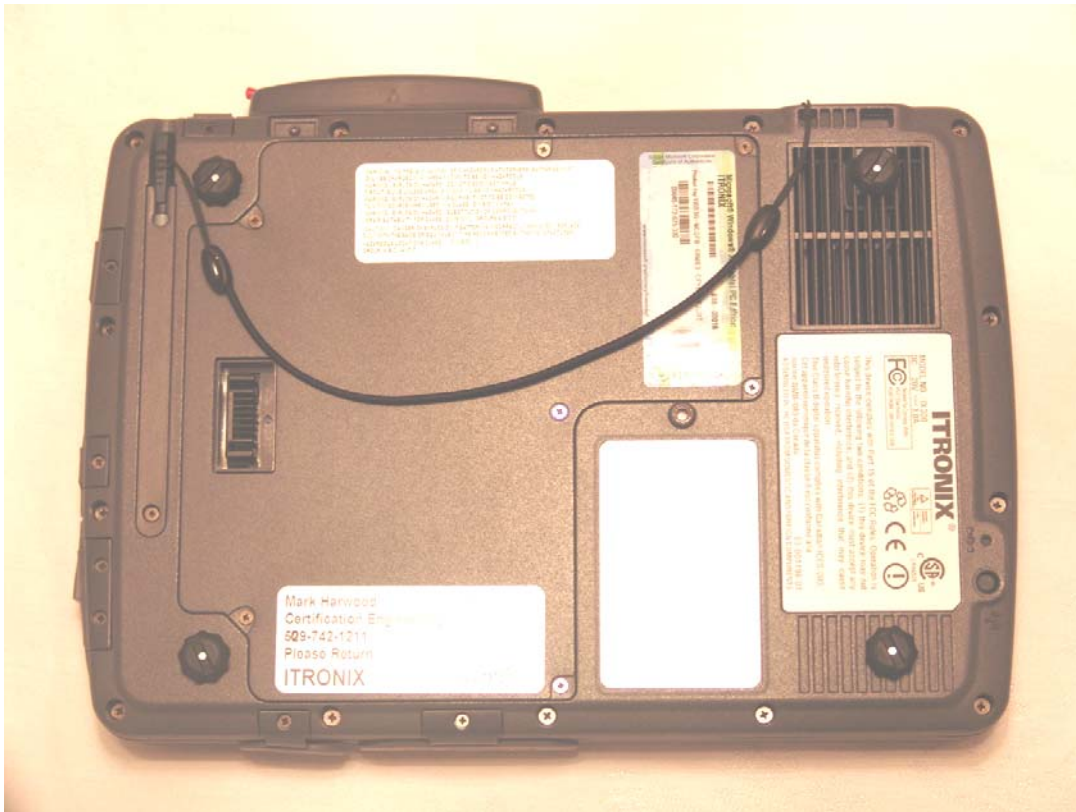

### Front View IX300

### Back View IX300

**'Top View IX300 AC775 Antenna visible**

**Right Side View IX300**

**Left Side View IX300**

**Bottom View IX300**

**AC Power adapter with ferrite core Model: LSE9802A2060**