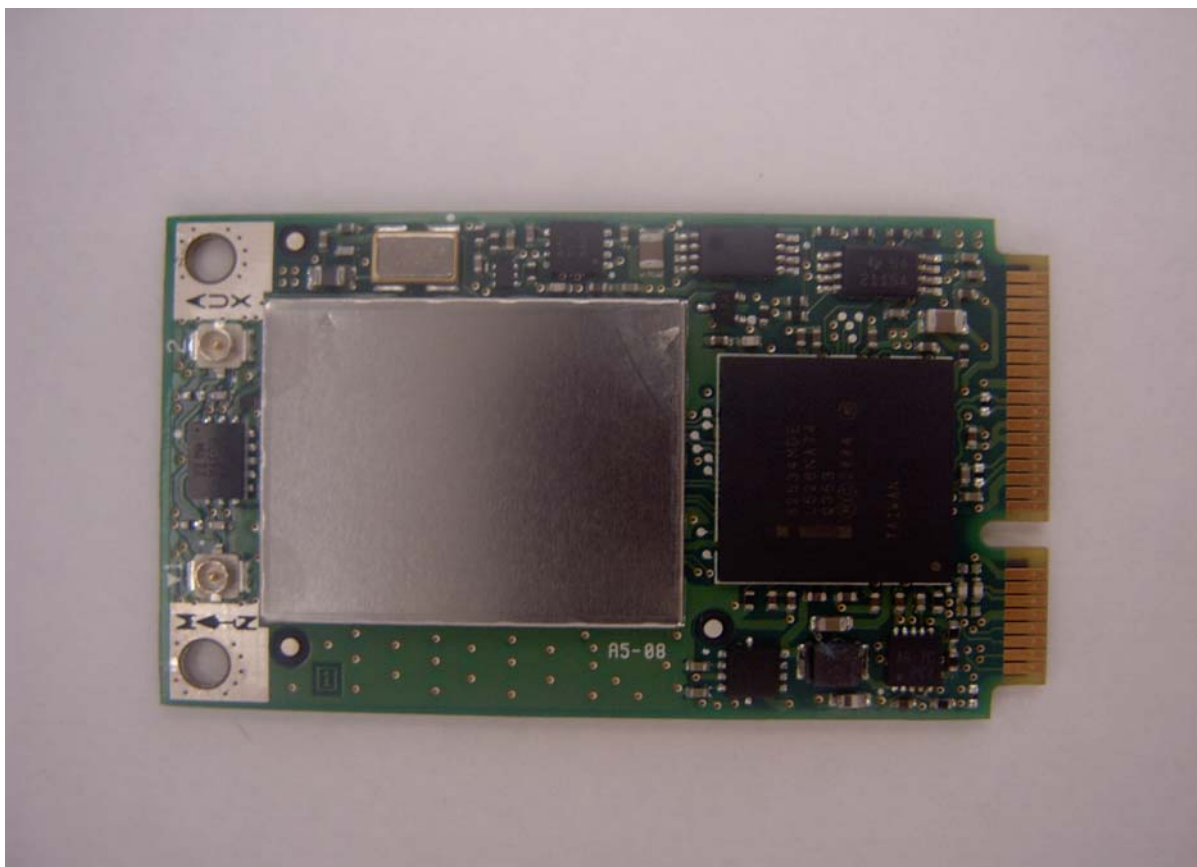

## Internal Photos IX270

Top view, PC closed; back display cover removed WAN, WLAN & GPS antennas visible

**IX270 WAN SkyCross antenna center above and enlargement below.  
GPS module and antenna to the left of the WAN SkyCross antenna above.  
WLAN Main and Aux antenna located upper right and left hand sides of display.**

WLAN PIFA antenna left side of the display

WLAN PIFA antenna right side of the display

WLAN location

Enlargement of IX270-WL3945 installed

External Photos -WL3945 Mini PCI WLAN Module Embedded in the IX270

Internal –WL3945 photos with label and covers removed follow:

Applicant: General Dynamics Itronix, Corporation

FCC ID: KBCIX270-WL3945

*Top View*  
*“Insulation removed”*

Applicant: General Dynamics Itronix, Corporation