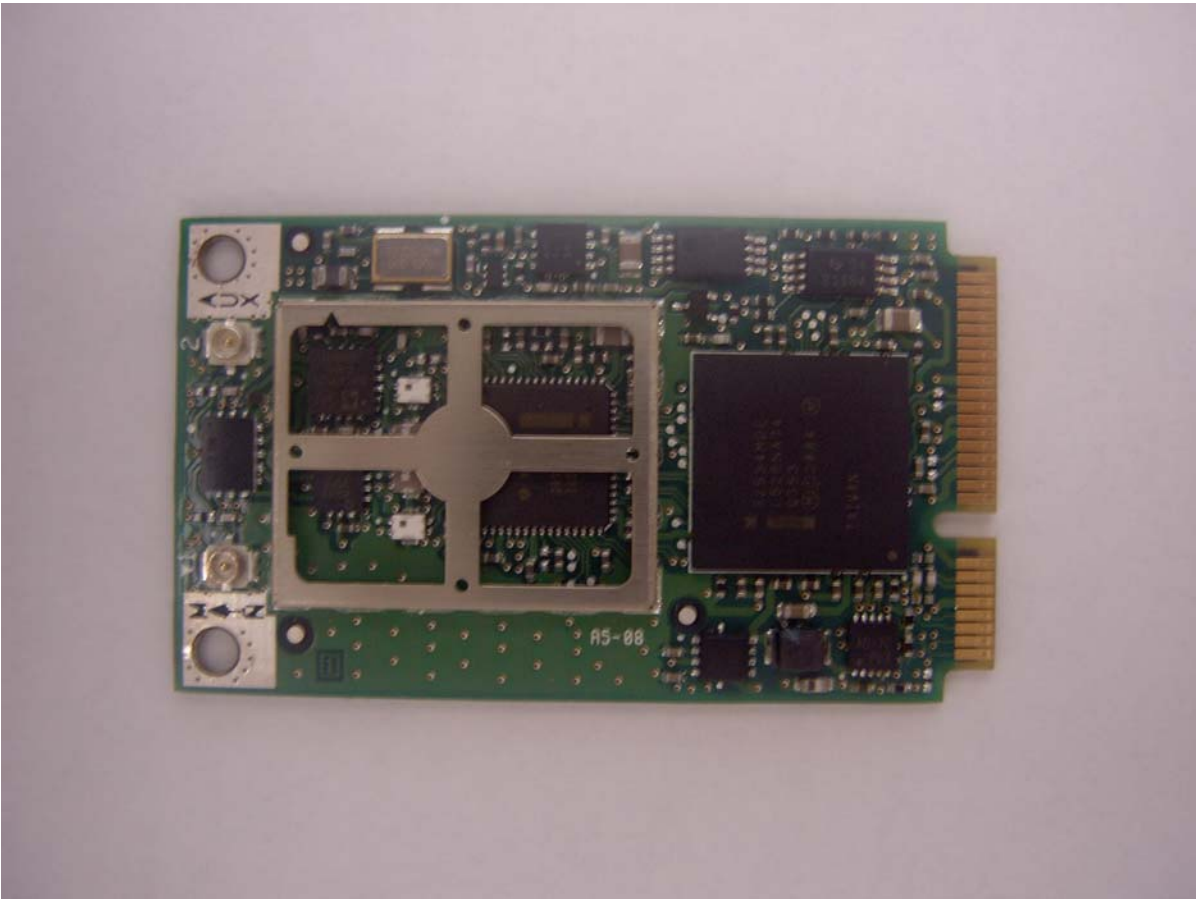

## Internal Photos IX270

Top view, PC closed; back display cover removed WAN, WLAN & GPS antennas visible

**IX270 WAN SkyCross antenna center above and enlargement below.  
GPS module and antenna to the left of the WAN SkyCross antenna above.  
WLAN Main and Aux antenna located upper right and left hand sides of display.**

WLAN PIFA antenna left side of the display

WLAN PIFA antenna right side of the display

WLAN location

Enlargement of IX270-WL3945 installed

External Photos -WL3945 Mini PCI WLAN Module Embedded in the IX270

Internal –WL3945 photos with label and covers removed follow:

Applicant: General Dynamics Itronix, Corporation

FCC ID: KBCIX270-WL3945

*Top View*  
*“Insulation removed”*

Applicant: General Dynamics Itronix, Corporation

FCC ID: KBCIX270-WL3945

**Bottom View**  
**“Insulation removed”**

Applicant: General Dynamics Itronix, Corporation

FCC ID: KBCIX270-WL3945

**Top View**  
**“Shielding removed”**