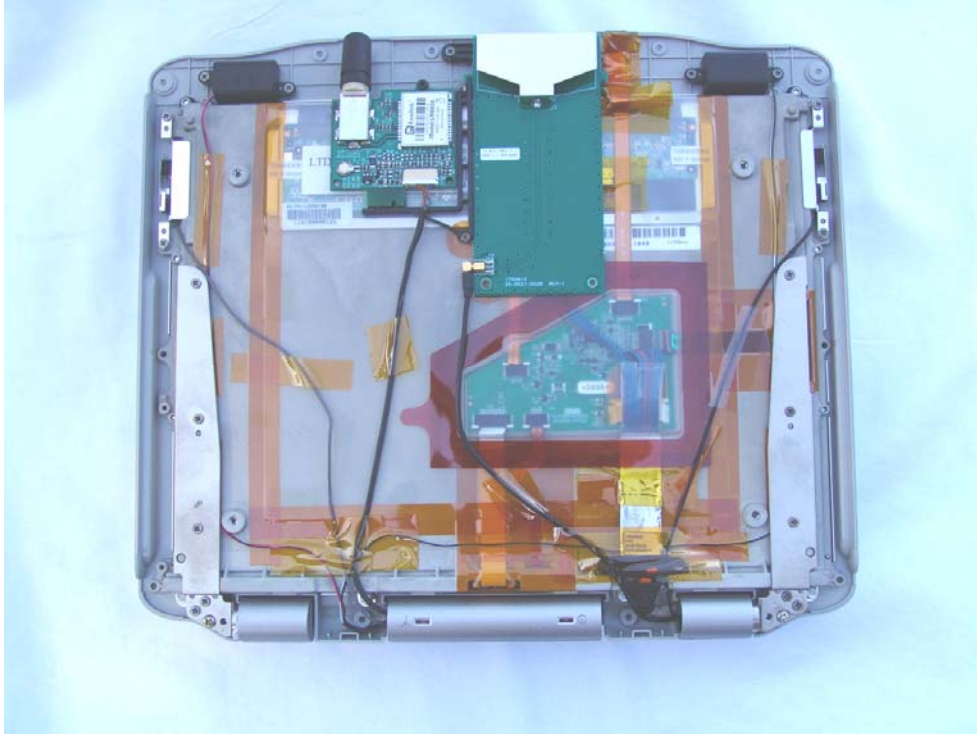

## Internal Photos IX270

Top view, PC closed; back display cover removed WAN, WLAN & GPS antennas visible

**IX270 WAN SkyCross antenna center above and enlargement below.  
GPS module and antenna to the left of the WAN SkyCross antenna above.  
WLAN Main and Aux antenna located upper right and left hand sides of display.**

WLAN PIFA antenna left side of the display

WLAN PIFA antenna right side of the display

WLAN location

Enlargement of IX270-WL3945 installed

External Photos -WL3945 Mini PCI WLAN Module Embedded in the IX270

Internal –WL3945 photos with label and covers removed follow:

Applicant: General Dynamics Itronix, Corporation

FCC ID: KBCIX270-WL3945

*Top View*  
*“Insulation removed”*

Applicant: General Dynamics Itronix, Corporation

FCC ID: KBCIX270-WL3945

**Bottom View**  
**“Insulation removed”**

Applicant: General Dynamics Itronix, Corporation

FCC ID: KBCIX270-WL3945

**Top View**  
**“Shielding removed”**