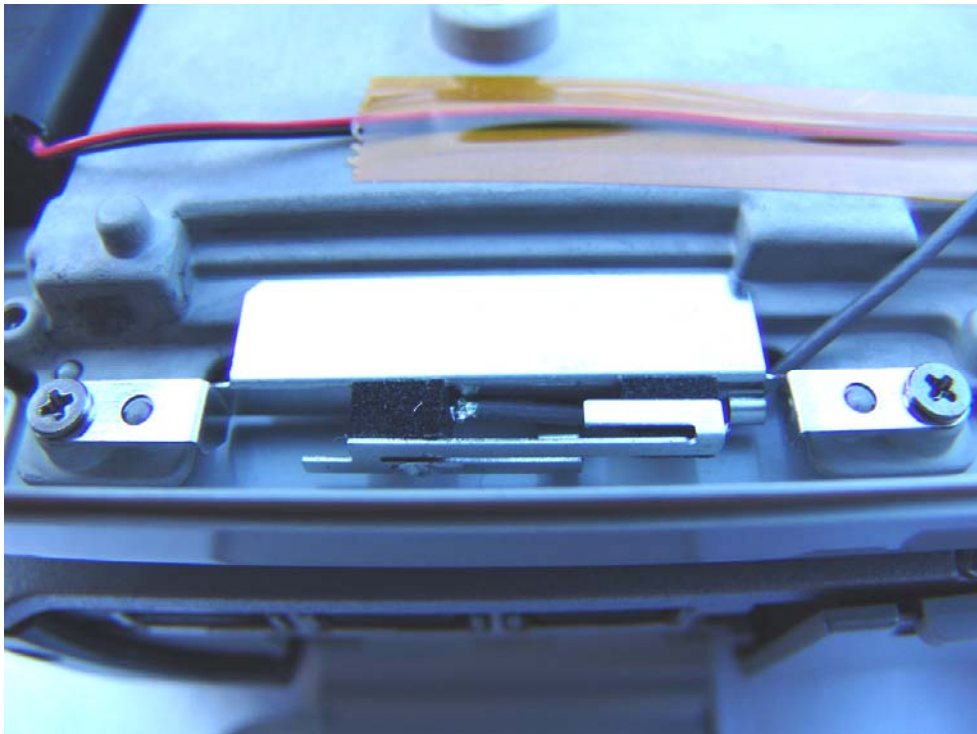

## Internal Photos IX270

Top view, PC closed; back display cover removed WAN, WLAN & GPS antennas visible

**IX270 WAN SkyCross antenna center above and enlargement below.  
GPS module and antenna to the left of the WAN SkyCross antenna above.  
WLAN Main and Aux antenna located upper right and left hand sides of display.**

WLAN PIFA antenna left side of the display

WLAN PIFA antenna right side of the display

WLAN location

Enlargement of IX270-WL3945 installed

External Photos -WL3945 Mini PCI WLAN Module Embedded in the IX270

Internal –WL3945 photos with label and covers removed follow:

Applicant: General Dynamics Itronix, Corporation

FCC ID: KBCIX270-WL3945

*Top View*  
*“Insulation removed”*

Applicant: General Dynamics Itronix, Corporation