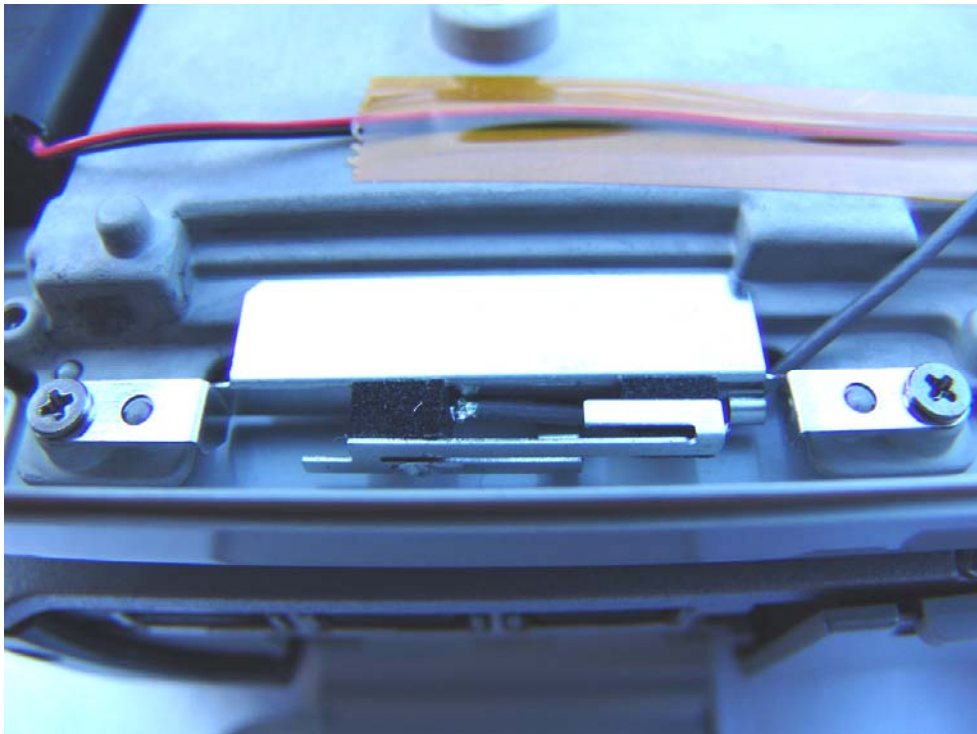

Internal Photos IX270

Top view, PC closed; back display cover removed WAN, WLAN & GPS antennas visible

**IX270 WAN SkyCross antenna center above and enlargement below.
GPS module and antenna to the left of the WAN SkyCross antenna above.
WLAN Main and Aux antenna located upper right and left hand sides of display.**

WLAN PIFA antenna left side of the display

WLAN PIFA antenna right side of the display

WLAN location

Enlargement of IX270-WL3945 installed

External Photos -WL3945 Mini PCI WLAN Module Embedded in the IX270

Internal –WL3945 photos with label and covers removed follow:

Top View
“Insulation removed”

**Bottom View
“Insulation removed”**

**Top View
"Shielding removed"**