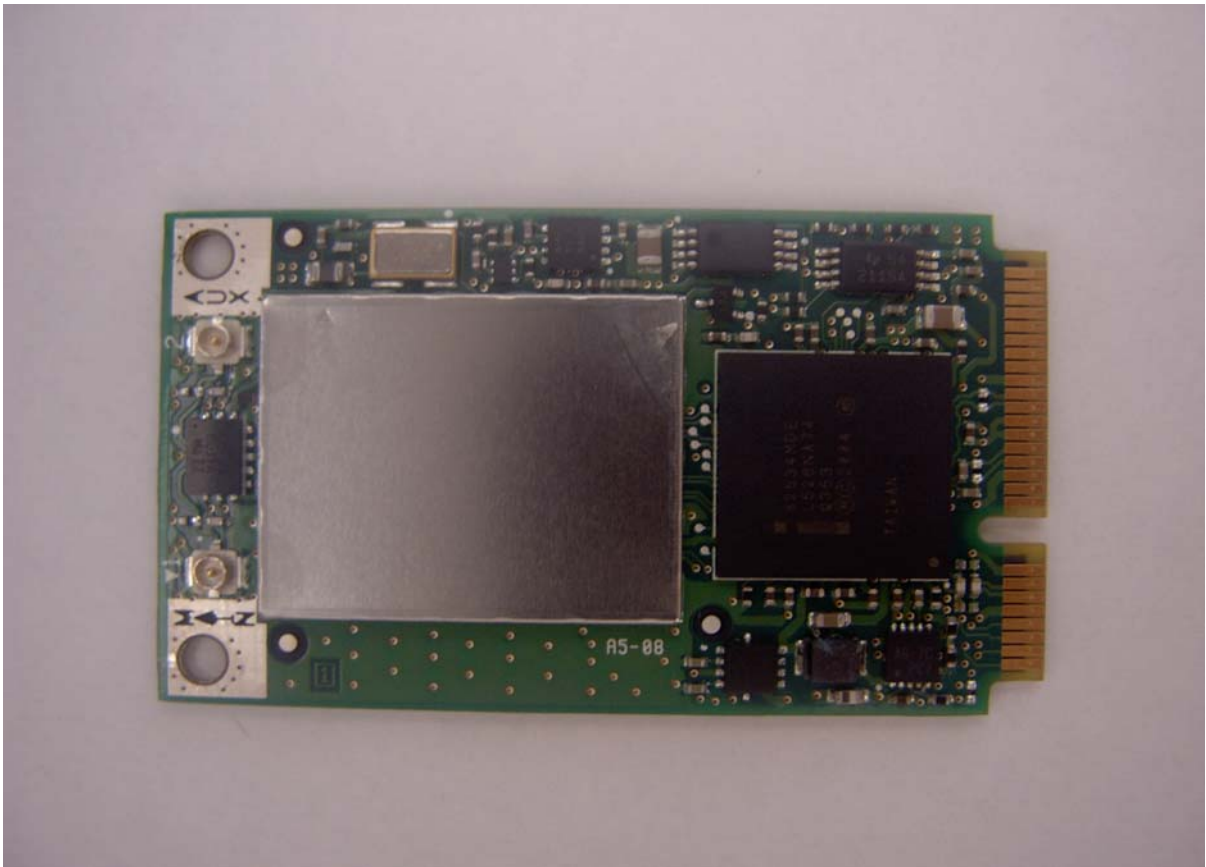

Internal Photos IX270

Top view, PC closed; back display cover removed WAN, WLAN & GPS antennas visible

**IX270 WAN SkyCross antenna center above and enlargement below.
GPS module and antenna to the left of the WAN SkyCross antenna above.
WLAN Main and Aux antenna located upper right and left hand sides of display.**

WLAN PIFA antenna left side of the display

WLAN PIFA antenna right side of the display

WLAN location

Enlargement of IX270-WL3945 installed

External Photos -WL3945 Mini PCI WLAN Module Embedded in the IX270

Internal –WL3945 photos with label and covers removed follow:

Top View
“Insulation removed”

**Bottom View
“Insulation removed”**

**Top View
"Shielding removed"**