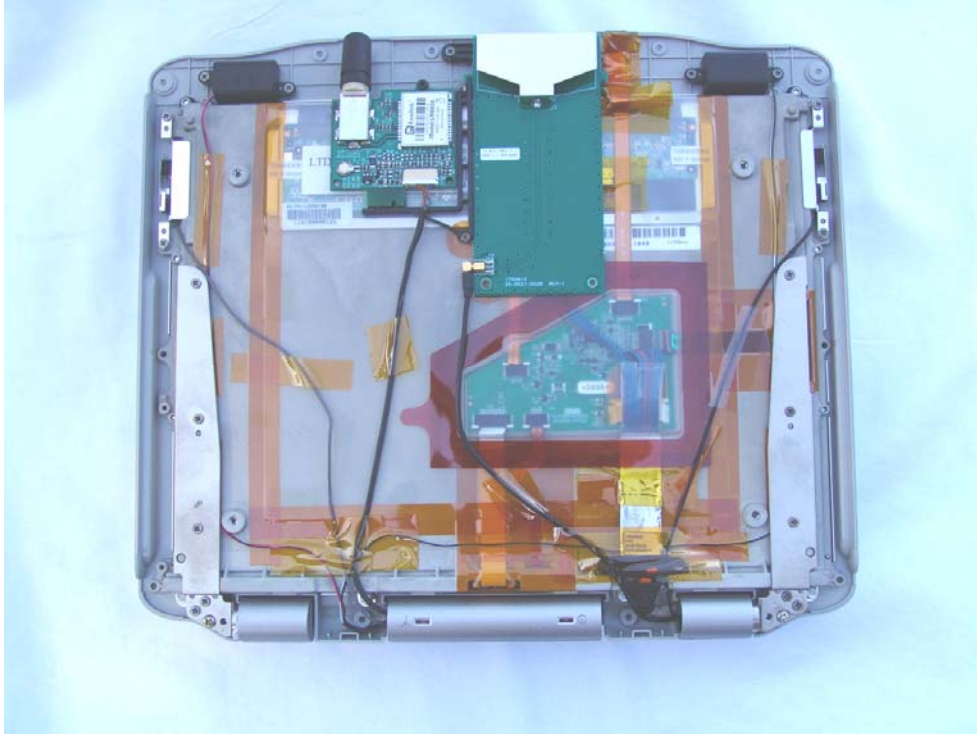

Internal Photos IX270

Top view, PC closed; back display cover removed WAN, WLAN & GPS antennas visible

**IX270 WAN SkyCross antenna center above and enlargement below.
GPS module and antenna to the left of the WAN SkyCross antenna above.
WLAN Main and Aux antenna located upper right and left hand sides of display.**

WLAN PIFA antenna left side of the display

WLAN PIFA antenna right side of the display

WLAN location

Enlargement of IX270-WL3945 installed

External Photos -WL3945 Mini PCI WLAN Module Embedded in the IX270

Internal –WL3945 photos with label and covers removed follow:

Top View
“Insulation removed”

**Bottom View
“Insulation removed”**

**Top View
"Shielding removed"**