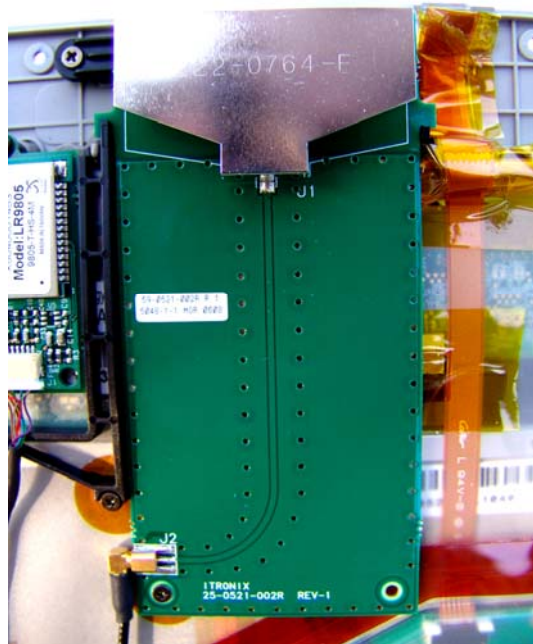

Internal Photos IX270

Top view, PC closed, back display cover removed WAN, WLAN & GPS antennas visible

IX270 WAN SkyCross antenna center above and enlargement below.
GPS module and antenna to the left of the WAN SkyCross antenna above.
WLAN Main and Aux antenna located upper right and left hand sides of display.

CRMA Express WAN location

Enlargement with the CRMA -IX270-MC8765

Internal Photos CRMA Express Module housing the MC8765
Embedded Module

CRMA Express Module Top Side

CRMA Express Module Bottom SIM Card Side

CRMA Express Module with MC-8765 PCI Express Mini Card

Internal Photos of the MC8765 Mini PCI Express Module are on the next two pages: