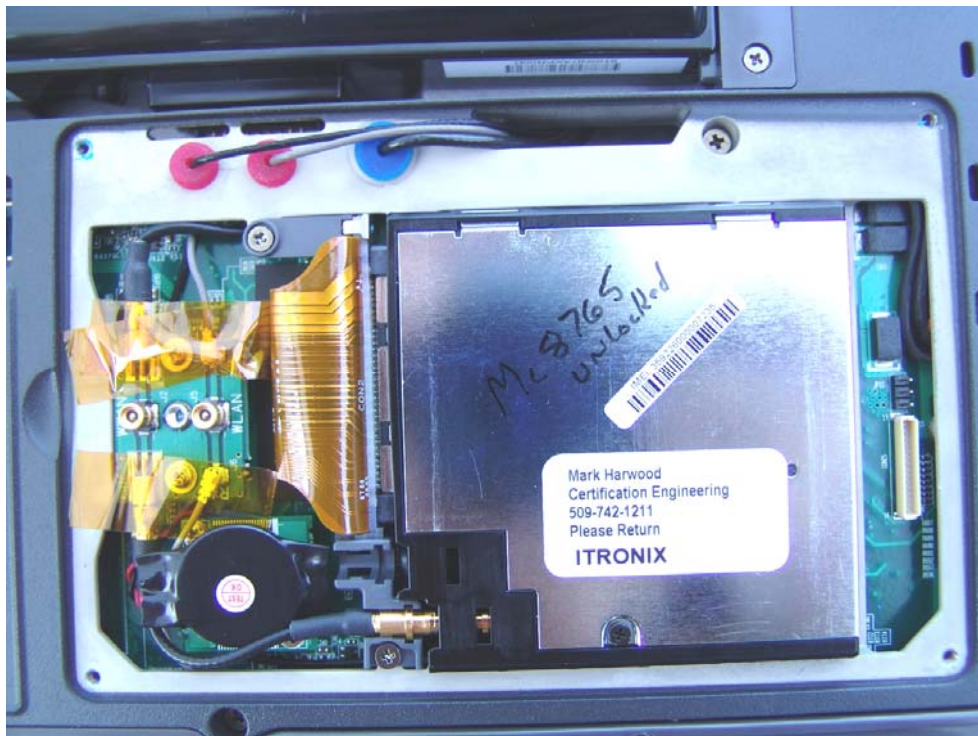

Internal Photos IX270

Top view, PC closed, back display cover removed WAN, WLAN & GPS antennas visible

IX270 WAN SkyCross antenna center above and enlargement below.
GPS module and antenna to the left of the WAN SkyCross antenna above.
WLAN Main and Aux antenna located upper right and left hand sides of display.

CRMA Express WAN location

Enlargement with the CRMA -IX270-MC8765

Internal Photos CRMA Express Module housing the MC8765
Embedded Module

CRMA Express Module Top Side

CRMA Express Module Bottom SIM Card Side

CRMA Express Module with MC-8765 PCI Express Mini Card

Internal Photos of the MC8765 Mini PCI Express Module are on the next two pages: