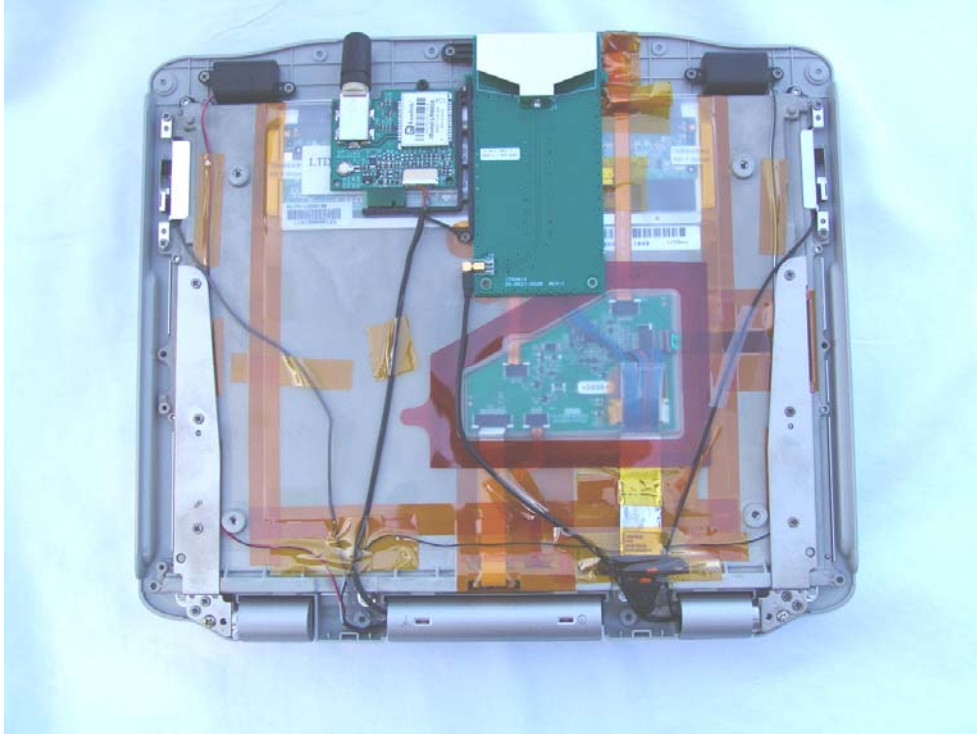

Internal Photos IX270

Top view, PC closed, back display cover removed WAN, WLAN & GPS antennas visible

IX270 WAN SkyCross antenna center above and enlargement below.
GPS module and antenna to the left of the WAN SkyCross antenna above.
WLAN Main and Aux antenna located upper right and left hand sides of display.

CRMA Express WAN location

Enlargement with the CRMA -IX270-MC8765

Internal Photos CRMA Express Module housing the MC8765
Embedded Module

CRMA Express Module Top Side

CRMA Express Module Bottom SIM Card Side

CRMA Express Module with MC-8765 PCI Express Mini Card

Internal Photos of the MC8765 Mini PCI Express Module are on the next two pages: