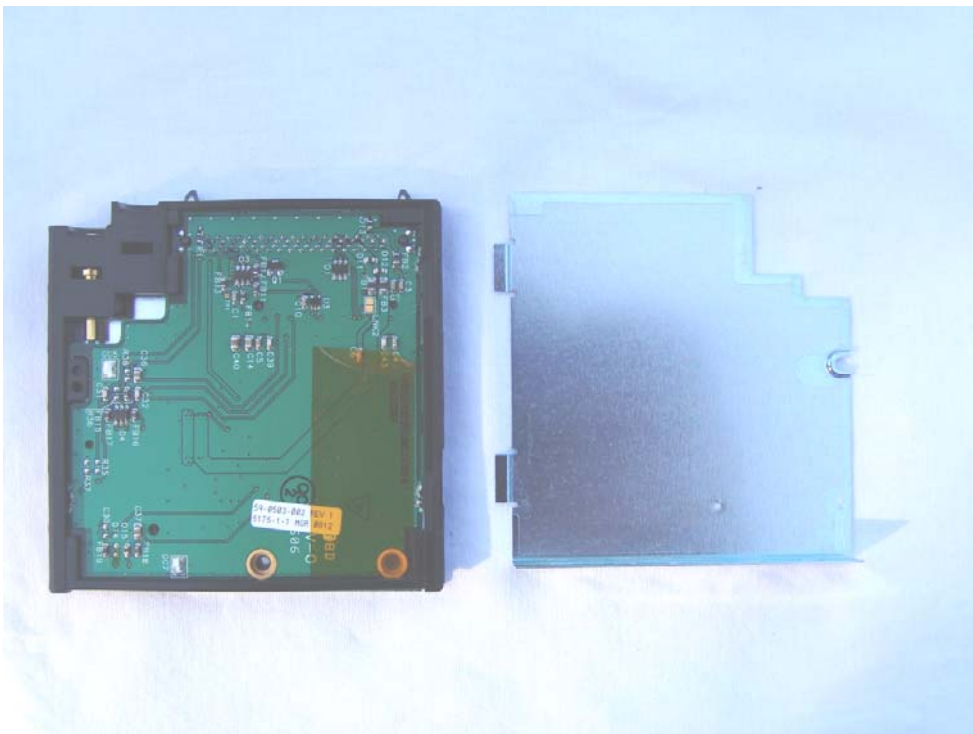

Internal Photos IX270

Top view, PC closed, back display cover removed WAN, WLAN & GPS antennas visible

IX270 WAN SkyCross antenna center above and enlargement below.
GPS module and antenna to the left of the WAN SkyCross antenna above.
WLAN Main and Aux antenna located upper right and left hand sides of display.

CRMA Express WAN location

Enlargement with the CRMA -IX270-MC8765

Internal Photos CRMA Express Module housing the MC8765
Embedded Module

CRMA Express Module Top Side

CRMA Express Module Bottom SIM Card Side

CRMA Express Module with MC-8765 PCI Express Mini Card

Internal Photos of the MC8765 Mini PCI Express Module are on the next two pages: