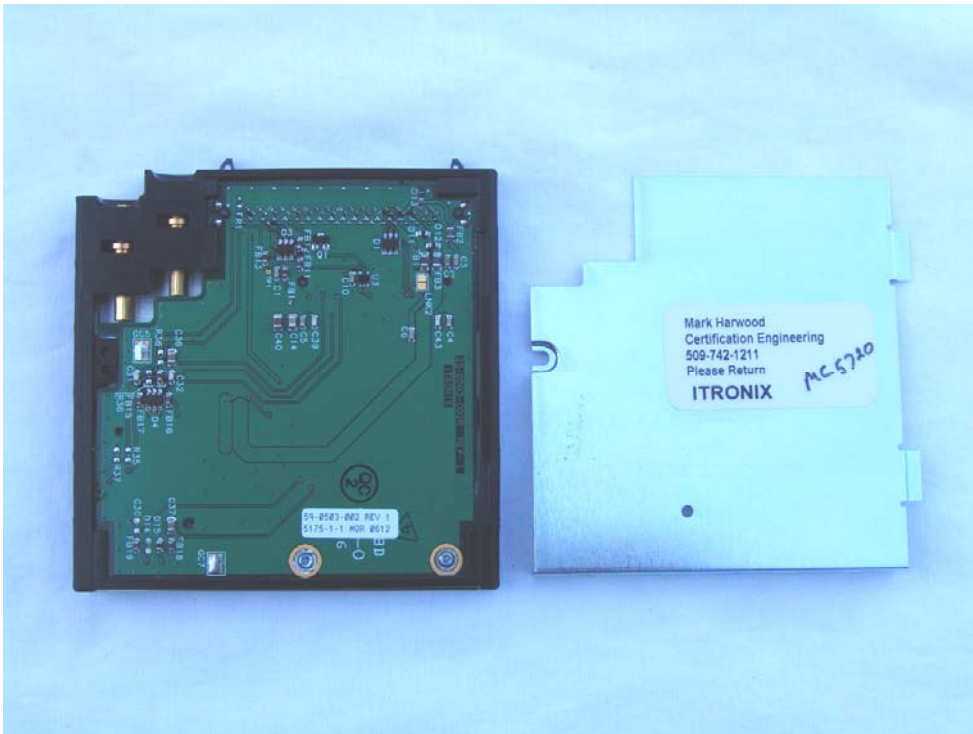

Internal Photos IX270

Top view, PC closed, back display cover removed WAN, WLAN & GPS antennas visible

IX270 WAN SkyCross antenna center above and enlargement below.
GPS module and antenna to the left of the WAN SkyCross antenna above.
WLAN Main and Aux antenna located upper right and left hand sides of display.

CRMA Express WAN location

Enlargement with the CRMA Express IX270-MC5720 installed.

Internal Photos CRMA Express Module housing the MC5720
Embedded Module

CRMA Express Module Top Side

CRMA Express Module Bottom SIM Card Side

CRMA Express Module With -MC5720 PCI Express Mini Card

Internal Photos of the MC5720 Mini PCI Express Module are on the on the next two pages:

SIERRA WIRELESS
1400227 - Rev B 3

94V-0
888-
ALHY08