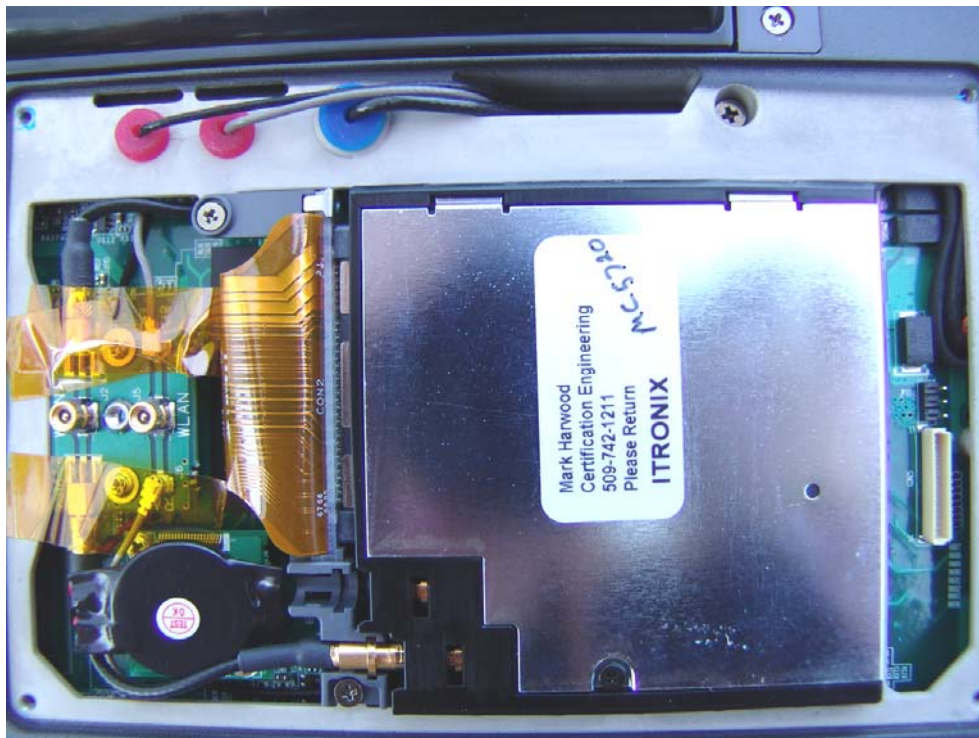

Internal Photos IX270

Top view, PC closed, back display cover removed WAN, WLAN & GPS antennas visible

IX270 WAN SkyCross antenna center above and enlargement below.
GPS module and antenna to the left of the WAN SkyCross antenna above.
WLAN Main and Aux antenna located upper right and left hand sides of display.

CRMA Express WAN location

Enlargement with the CRMA Express IX270-MC5720 installed.

Internal Photos CRMA Express Module housing the MC5720
Embedded Module

CRMA Express Module Top Side

CRMA Express Module Bottom SIM Card Side

CRMA Express Module With -MC5720 PCI Express Mini Card

Internal Photos of the MC5720 Mini PCI Express Module are on the on the next two pages:

SIERRA WIRELESS
1400227 - Rev B 3

94V-0
888-
ALHY08