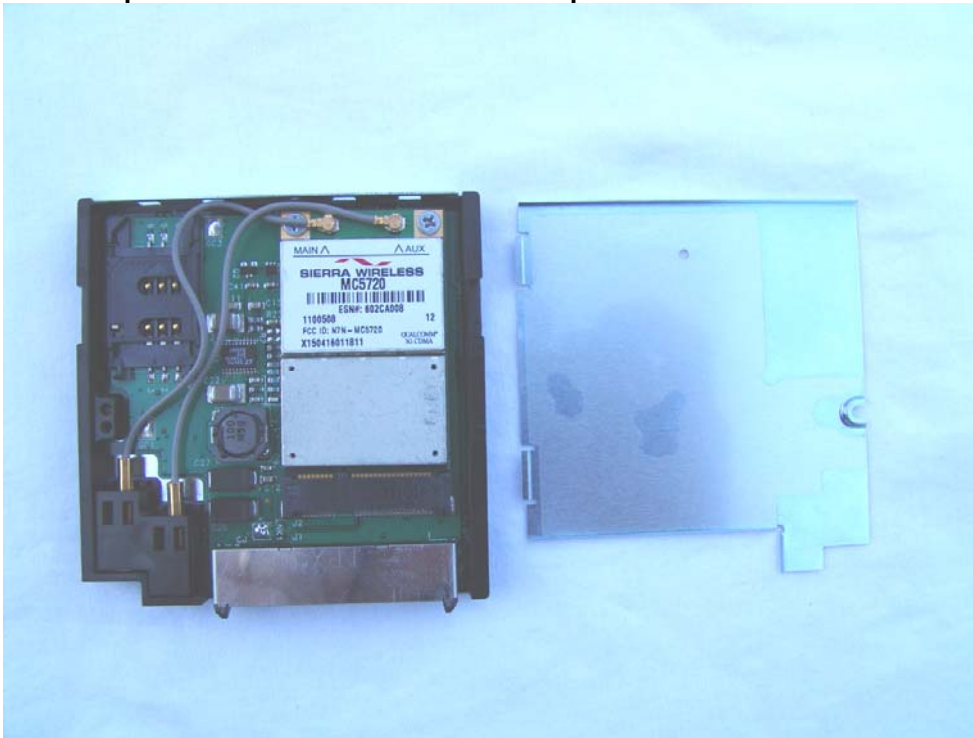

Internal Photos IX270

Top view, PC closed, back display cover removed WAN, WLAN & GPS antennas visible

IX270 WAN SkyCross antenna center above and enlargement below.
GPS module and antenna to the left of the WAN SkyCross antenna above.
WLAN Main and Aux antenna located upper right and left hand sides of display.

CRMA Express WAN location

Enlargement with the CRMA Express IX270-MC5720 installed.

Internal Photos CRMA Express Module housing the MC5720
Embedded Module

CRMA Express Module Top Side

CRMA Express Module Bottom SIM Card Side

CRMA Express Module With -MC5720 PCI Express Mini Card

Internal Photos of the MC5720 Mini PCI Express Module are on the on the next two pages:

SIERRA WIRELESS
1400227 - Rev B 3

94V-0
888-
ALHY08