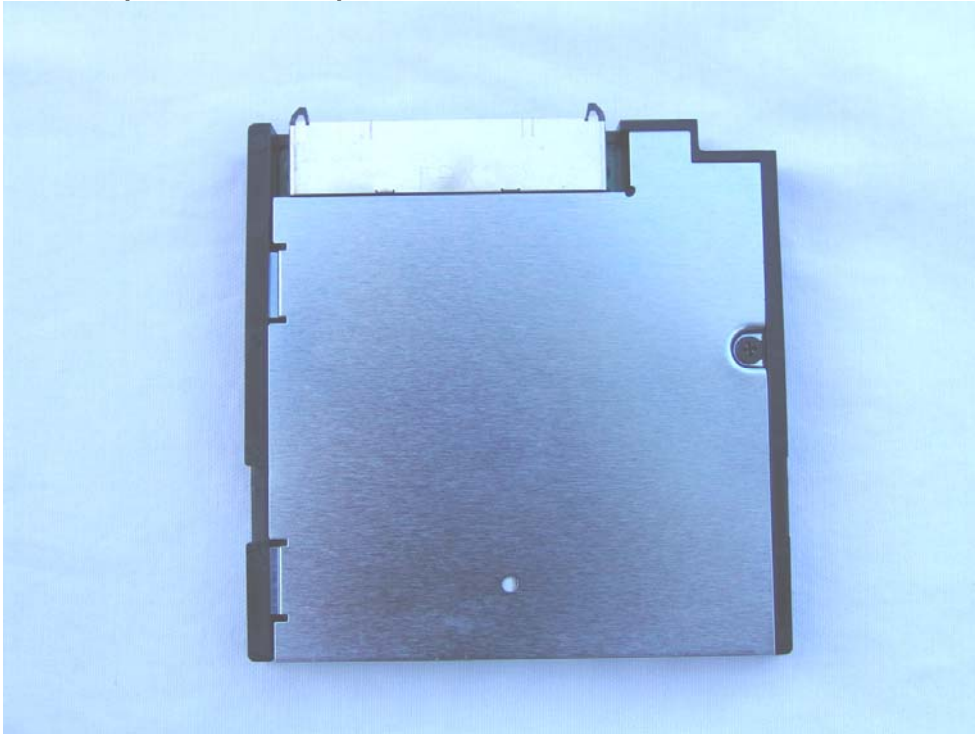

Internal Photos IX270

Top view, PC closed, back display cover removed WAN, WLAN & GPS antennas visible

IX270 WAN SkyCross antenna center above and enlargement below.
GPS module and antenna to the left of the WAN SkyCross antenna above.
WLAN Main and Aux antenna located upper right and left hand sides of display.

CRMA Express WAN location

Enlargement with the CRMA Express IX270-MC5720 installed.

Internal Photos CRMA Express Module housing the MC5720
Embedded Module

CRMA Express Module Top Side

CRMA Express Module Bottom SIM Card Side

CRMA Express Module With -MC5720 PCI Express Mini Card

Internal Photos of the MC5720 Mini PCI Express Module are on the on the next two pages:

SIERRA WIRELESS
1400227 - Rev B 3

94V-0
888-
ALHY08