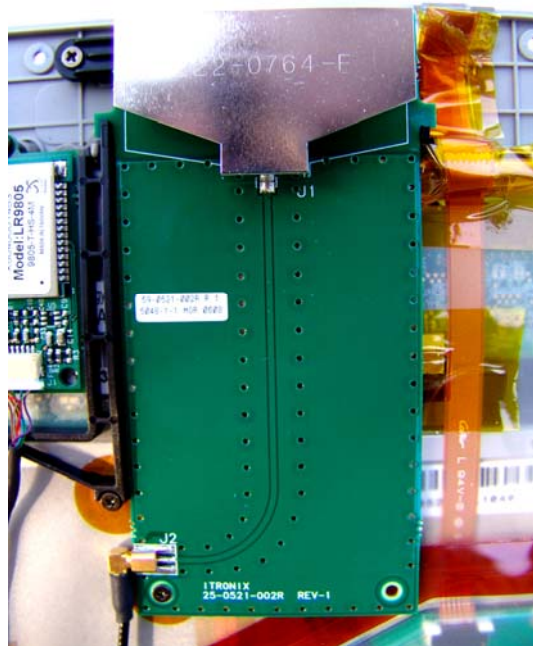

Internal Photos IX270

Top view, PC closed, back display cover removed WAN, WLAN & GPS antennas visible

IX270 WAN SkyCross antenna center above and enlargement below.
GPS module and antenna to the left of the WAN SkyCross antenna above.
WLAN Main and Aux antenna located upper right and left hand sides of display.

CRMA Express WAN location

Enlargement with the CRMA Express IX270-MC5720 installed.

Internal Photos CRMA Express Module housing the MC5720
Embedded Module

CRMA Express Module Top Side

CRMA Express Module Bottom SIM Card Side

CRMA Express Module With -MC5720 PCI Express Mini Card

Internal Photos of the MC5720 Mini PCI Express Module are on the on the next two pages:

SIERRA WIRELESS
1400227 - Rev B 3

94V-0
888-
ALHY08