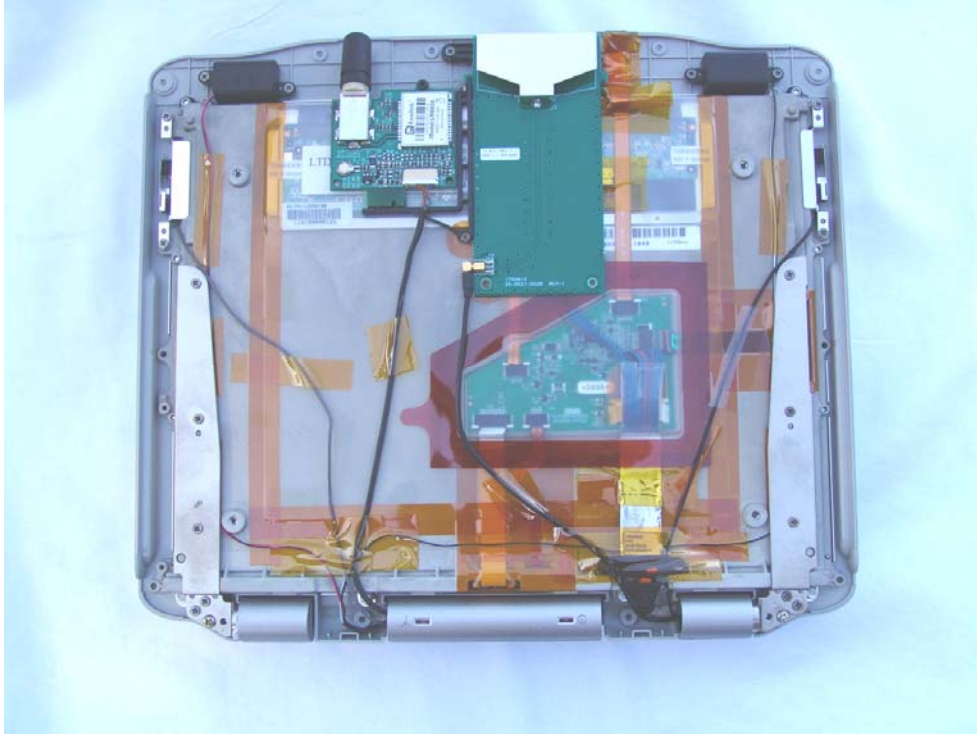

Internal Photos IX270

Top view, PC closed, back display cover removed WAN, WLAN & GPS antennas visible

IX270 WAN SkyCross antenna center above and enlargement below.
GPS module and antenna to the left of the WAN SkyCross antenna above.
WLAN Main and Aux antenna located upper right and left hand sides of display.

CRMA Express WAN location

Enlargement with the CRMA Express IX270-MC5720 installed.

Internal Photos CRMA Express Module housing the MC5720
Embedded Module

CRMA Express Module Top Side

CRMA Express Module Bottom SIM Card Side

CRMA Express Module With -MC5720 PCI Express Mini Card

Internal Photos of the MC5720 Mini PCI Express Module are on the on the next two pages:

SIERRA WIRELESS
1400227 - Rev B 3

94V-0
888-
ALHY08