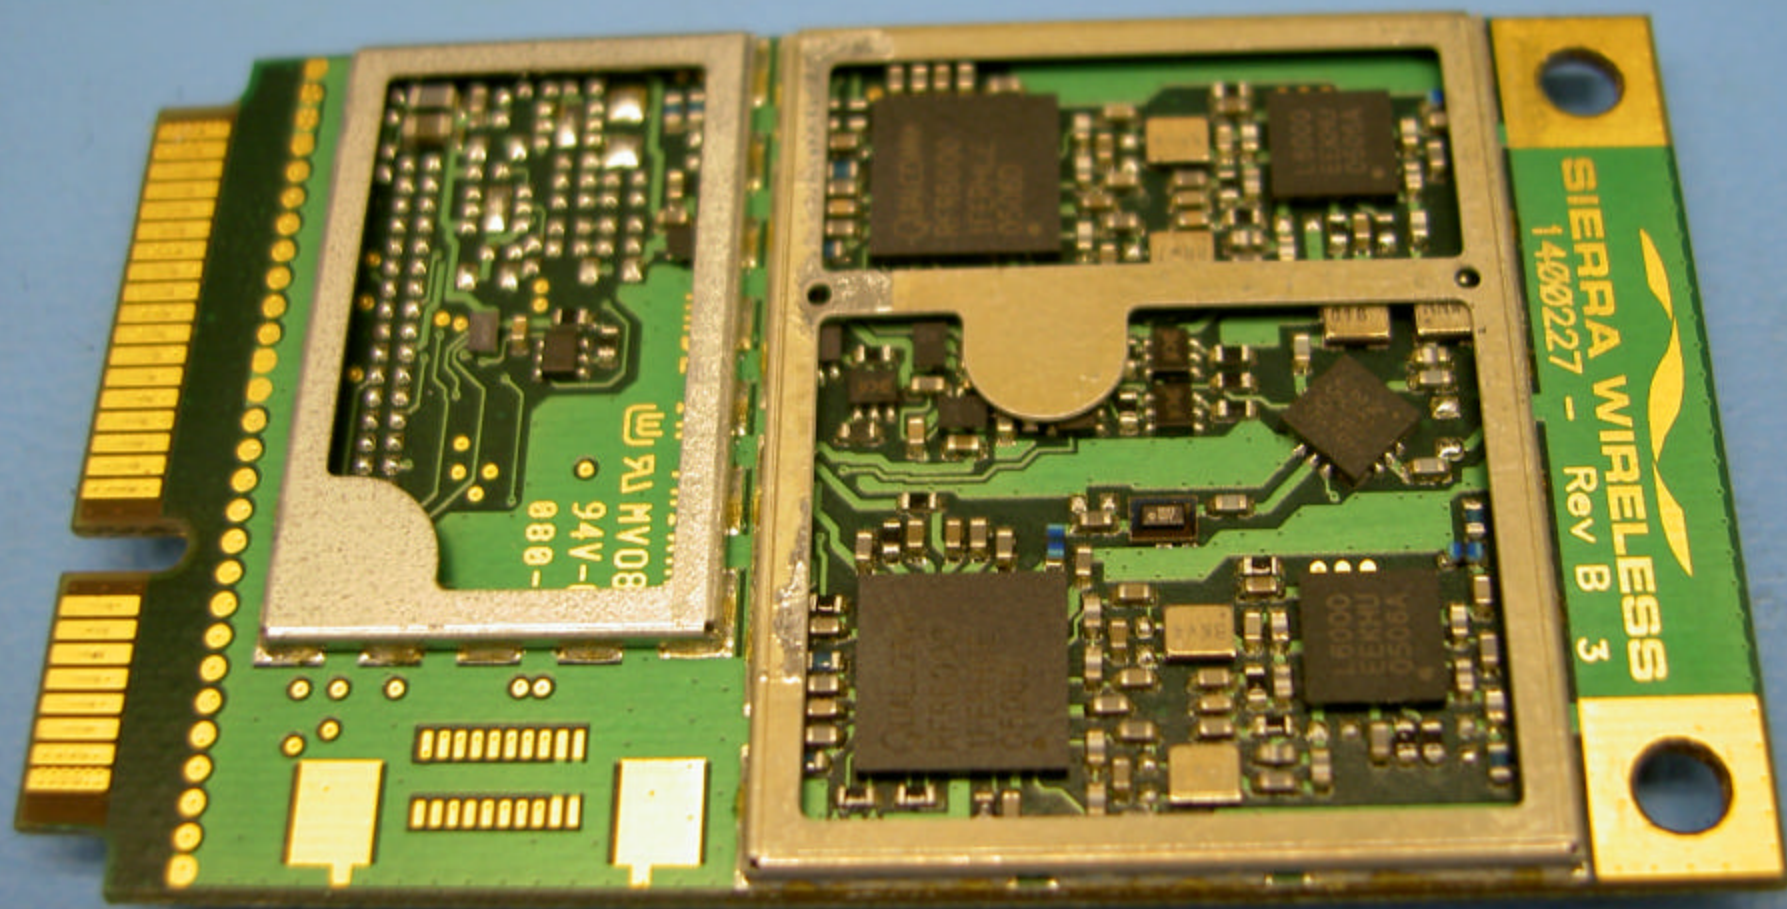

Internal Photos IX270

Top view, PC closed, back display cover removed WAN, WLAN & GPS antennas visible

IX270 WAN SkyCross antenna center above and enlargement below.
GPS module and antenna to the left of the WAN SkyCross antenna above.
WLAN Main and Aux antenna located upper right and left hand sides of display.

CRMA Express WAN location

Enlargement with the CRMA Express IX270-MC5720 installed.

Internal Photos CRMA Express Module housing the MC5720
Embedded Module

CRMA Express Module Top Side

CRMA Express Module Bottom SIM Card Side

CRMA Express Module With -MC5720 PCI Express Mini Card

Internal Photos of the MC5720 Mini PCI Express Module are on the on the next two pages:

SIERRA WIRELESS
1400227 - Rev B 3

94V-0
888-
ALHY08