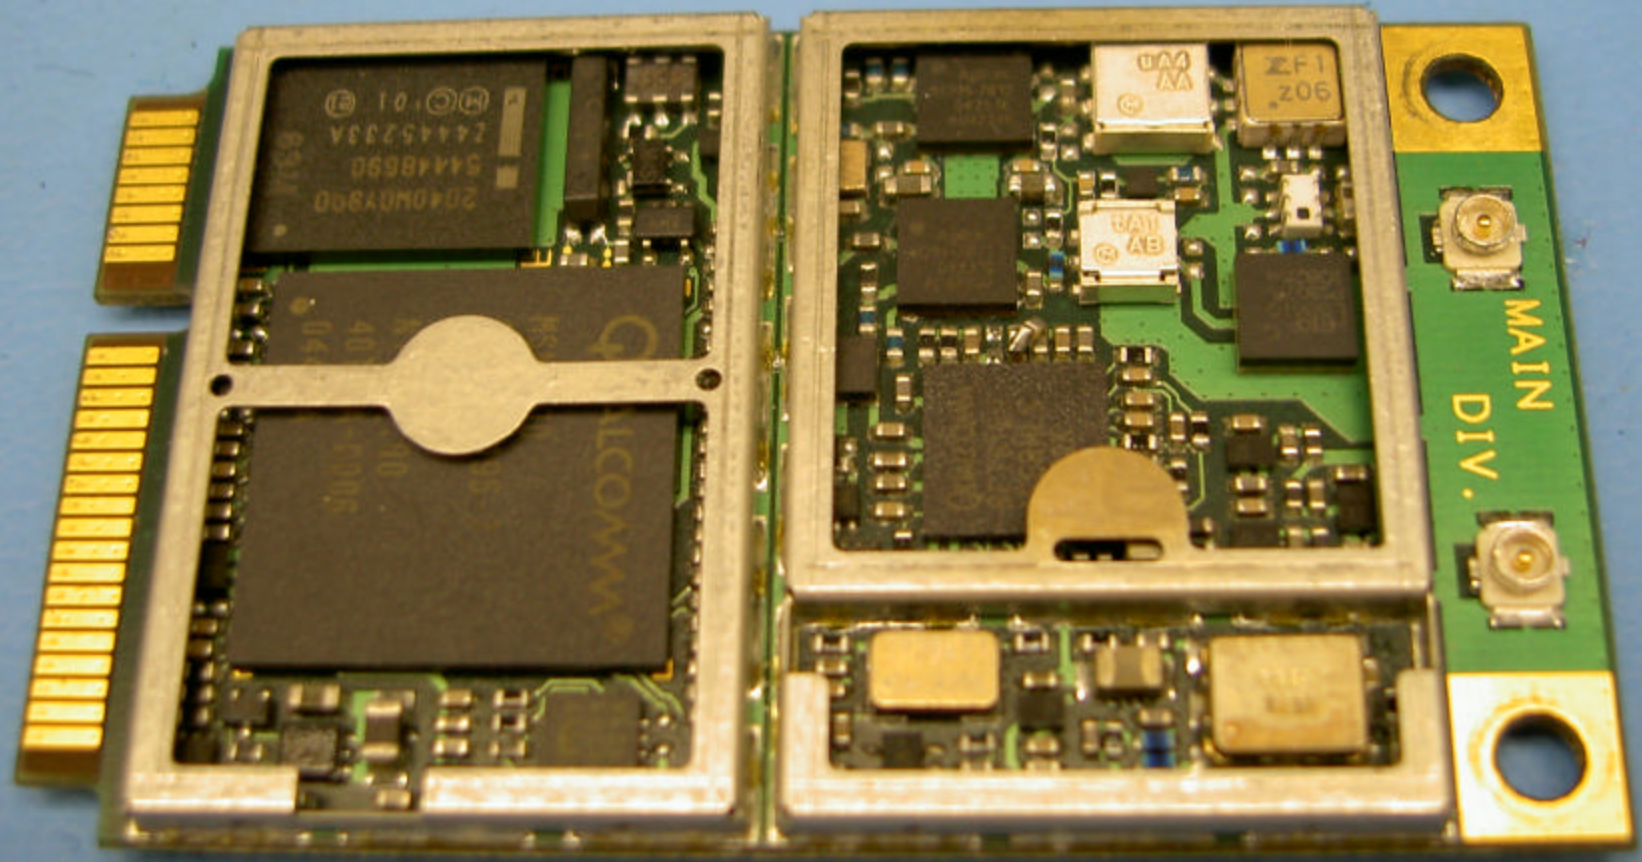

Internal Photos IX270

Top view, PC closed, back display cover removed WAN, WLAN & GPS antennas visible

IX270 WAN SkyCross antenna center above and enlargement below.
GPS module and antenna to the left of the WAN SkyCross antenna above.
WLAN Main and Aux antenna located upper right and left hand sides of display.

CRMA Express WAN location

Enlargement with the CRMA Express IX270-MC5720 installed.

Internal Photos CRMA Express Module housing the MC5720
Embedded Module

CRMA Express Module Top Side

CRMA Express Module Bottom SIM Card Side

CRMA Express Module With -MC5720 PCI Express Mini Card

Internal Photos of the MC5720 Mini PCI Express Module are on the on the next two pages:

SIERRA WIRELESS
1400227 - Rev B 3

94V-0
888-
ALHY08