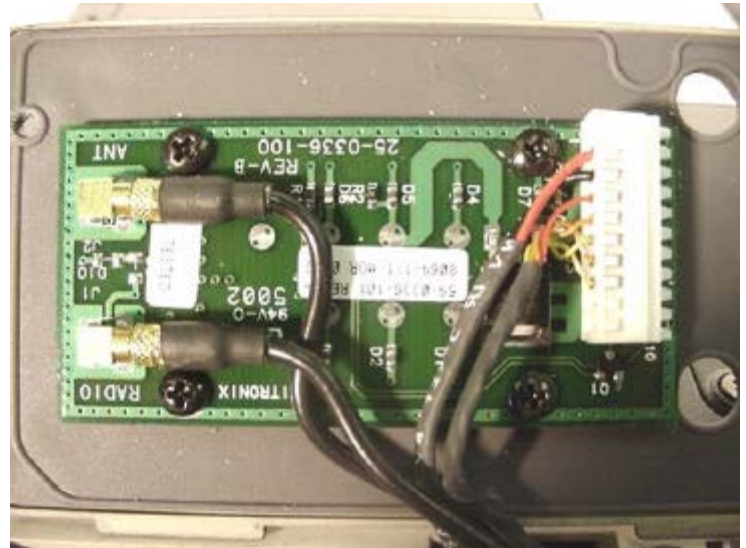

## EXTERNAL EUT PHOTOGRAPHS

Vehicle Cradle

Cradle Contact Board

Cradle Contact Board

**EXTERNAL EUT PHOTOGRAPHS**  
with Vehicle Cradle & MaxRad Z563 Mobile Vehicle-Mount Antenna (Unity Gain)

---

**EXTERNAL EUT PHOTOGRAPHS**  
**with Vehicle Cradle & MaxRad Z567 Mobile Vehicle-Mount Antenna (5dB Gain)**

---

**EXTERNAL EUT PHOTOGRAPHS**  
**with Vehicle Cradle & MaxRad Z573 Mobile Vehicle-Mount Antenna (5dB Gain)**