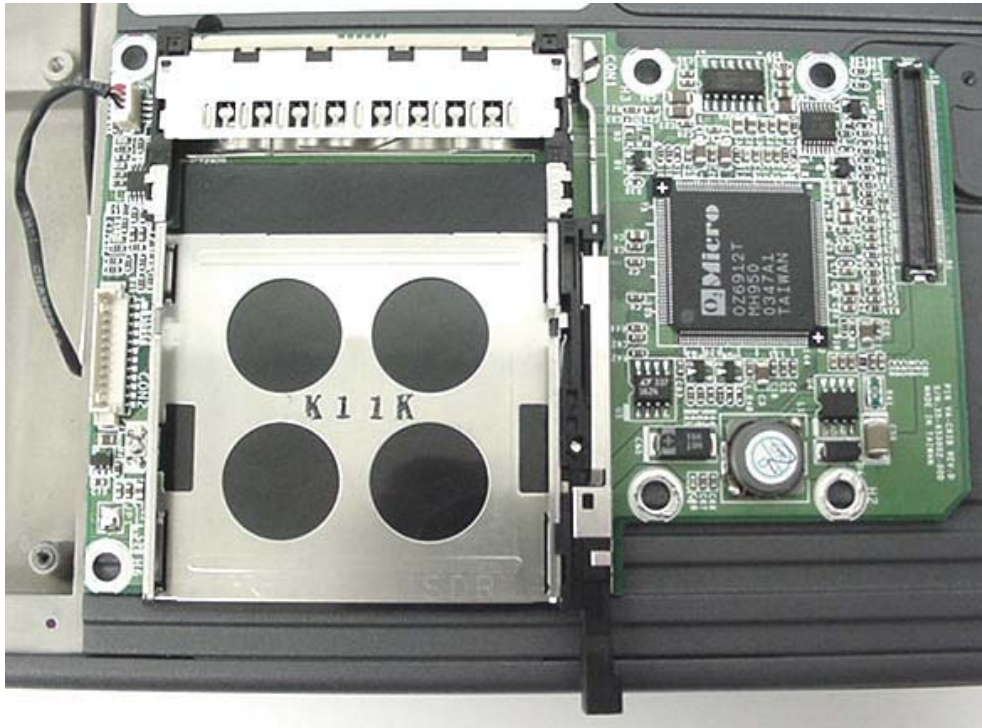

INTERNAL DUT PHOTOGRAPHS
Cradle Contact Board

INTERNAL DUT PHOTOGRAPHS
Sony Ericsson GC82 GSM GPRS/EDGE PCMCIA Modem

INTERNAL DUT PHOTOGRAPHS
Sony Ericsson GC82 GSM GPRS/EDGE PCMCIA Modem

INTERNAL DUT PHOTOGRAPHS
Sony Ericsson GC82 GSM GPRS/EDGE PCMCIA Modem

INTERNAL DUT PHOTOGRAPHS
Sony Ericsson GC82 GSM GPRS/EDGE PCMCIA Modem

BCM9ML3150

BestCap®
50 mF / 3.5 V
Lot Nbr: 0326AD
MADE IN MEXICO

BCM9ML3150
110385 PA
PMD2111K
BROADCOM

BCM9ML3150
110385 PA
PMD2111K
BROADCOM