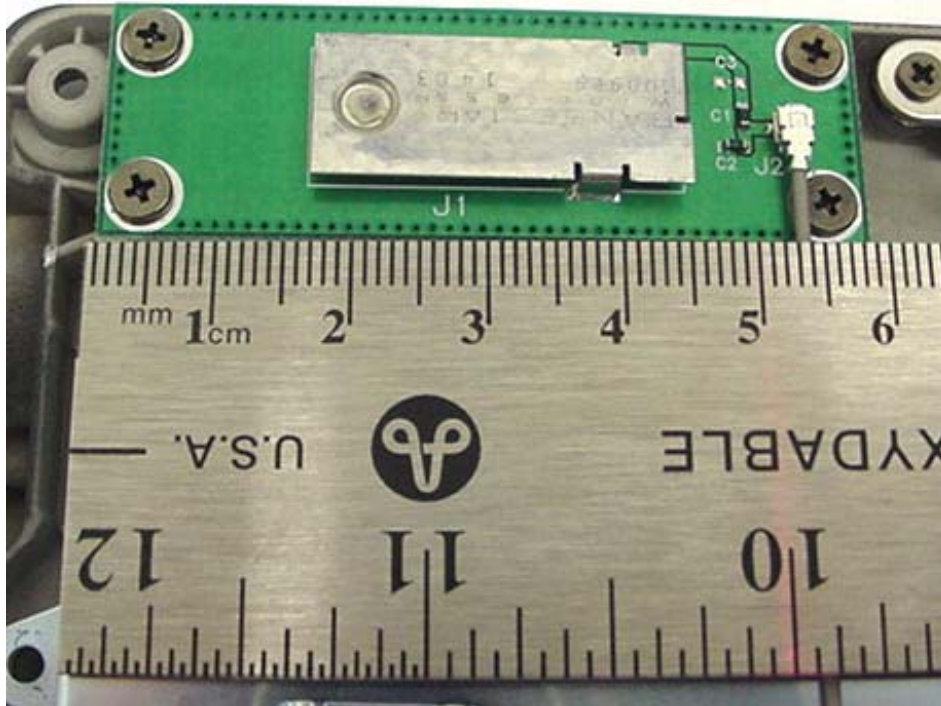

Front with Shielding Removed

INTERNAL DUT PHOTOGRAPHS
Dual Internal Antennas for Intel Pro 2200BG WLAN

**Left Side Antenna
(Auxiliary)**

Back Side of LCD Display

**Right Side Antenna
(Primary)**

Spacing between WLAN Dual Antennas

INTERNAL DUT PHOTOGRAPHS
Dual Internal Antennas for Intel Pro 2200BG WLAN

Spacing between WLAN Dual Antennas (Primary)

Spacing between WLAN Dual Antennas (Auxiliary)

INTERNAL DUT PHOTOGRAPHS
Dual Internal Antennas for Intel Pro 2200BG WLAN