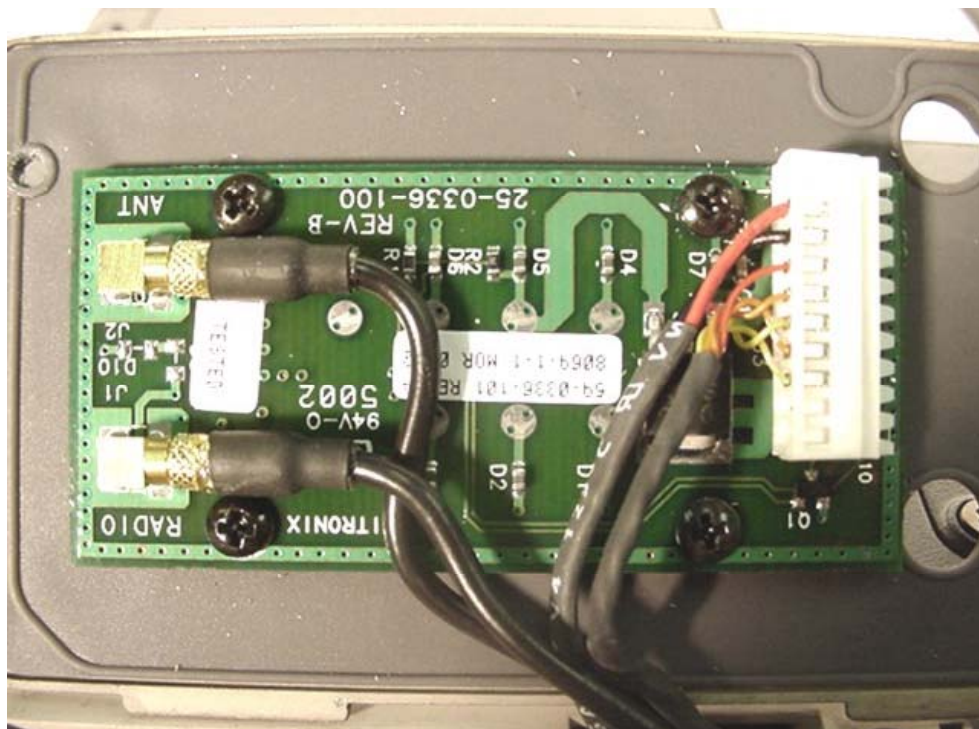

INTERNAL DUT PHOTOGRAPHS
Cradle Contact Board

INTERNAL DUT PHOTOGRAPHS
Sony Ericsson GC82 GSM GPRS/EDGE PCMCIA Modem

INTERNAL DUT PHOTOGRAPHS
Sony Ericsson GC82 GSM GPRS/EDGE PCMCIA Modem

INTERNAL DUT PHOTOGRAPHS
Sony Ericsson GC82 GSM GPRS/EDGE PCMCIA Modem

INTERNAL DUT PHOTOGRAPHS
Sony Ericsson GC82 GSM GPRS/EDGE PCMCIA Modem

BCM9ML3150

BestCap®
50 mF / 3.5 V
Lot Nbr: 0326AD
MADE IN MEXICO

BCM9ML3150
110385 PA
PMD2111K
BROADCOM

BCM9ML3150
110385 PA
PMD2111K
BROADCOM