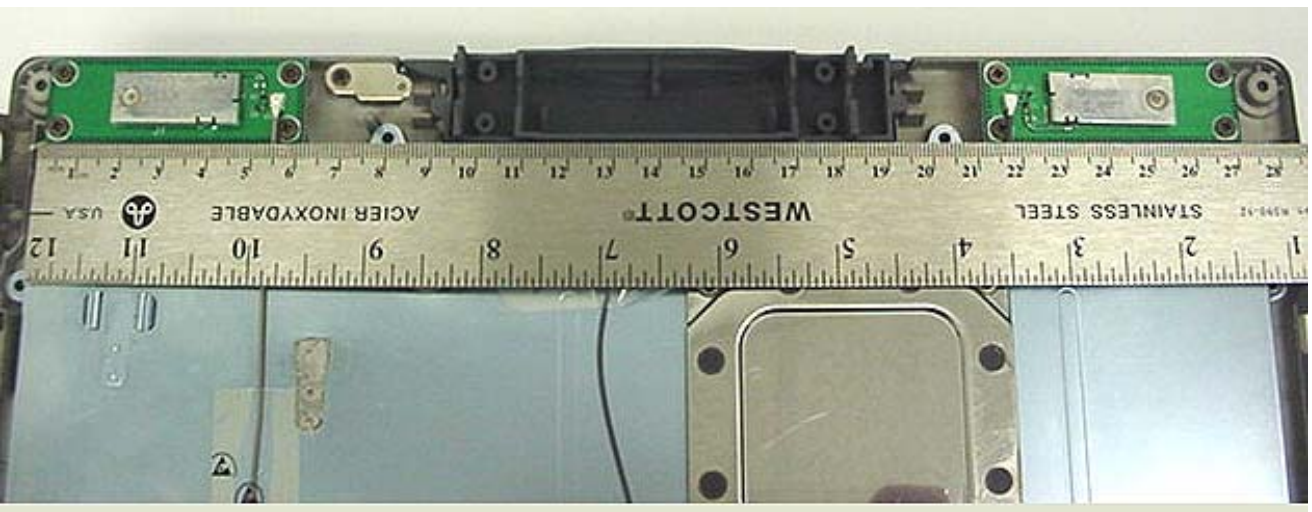

INTERNAL DUT PHOTOGRAPHS
Intel Pro 2200BG WLAN

INTERNAL DUT PHOTOGRAPHS
Intel Pro 2200BG WLAN

Front

Back

INTERNAL DUT PHOTOGRAPHS
Intel Pro 2200BG WLAN

Front with Shielding

Back

INTERNAL DUT PHOTOGRAPHS
Intel Pro 2200BG WLAN

Front with Shielding Removed

INTERNAL DUT PHOTOGRAPHS
Dual Internal Antennas for Intel Pro 2200BG WLAN

**Left Side Antenna
(Auxiliary)**

Back Side of LCD Display

**Right Side Antenna
(Primary)**

Spacing between WLAN Dual Antennas

INTERNAL DUT PHOTOGRAPHS
Dual Internal Antennas for Intel Pro 2200BG WLAN

Spacing between WLAN Dual Antennas (Primary)

Spacing between WLAN Dual Antennas (Auxiliary)

INTERNAL DUT PHOTOGRAPHS
Dual Internal Antennas for Intel Pro 2200BG WLAN