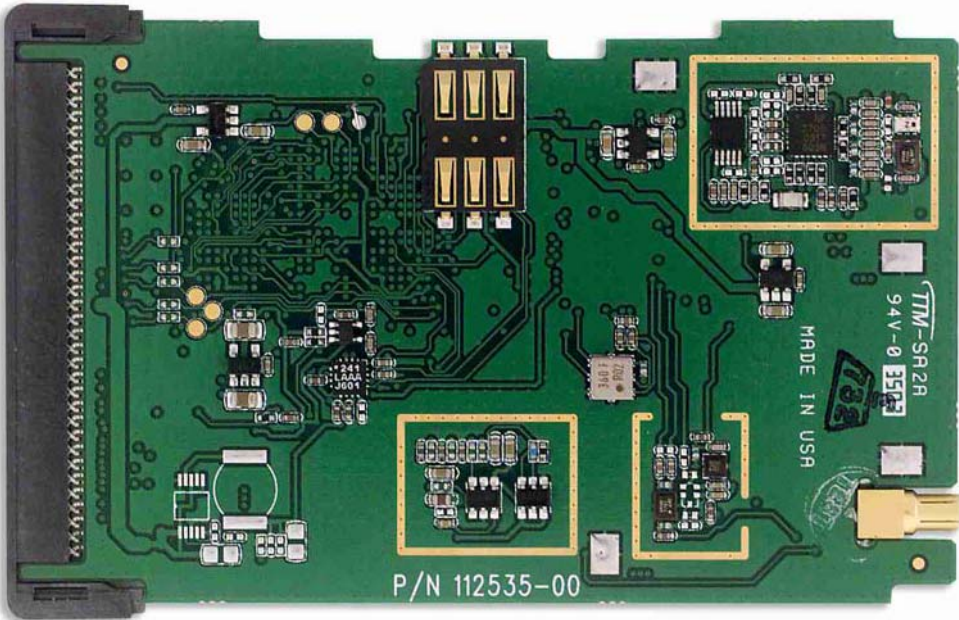

INTERNAL DUT PHOTOGRAPHS
Sony Ericsson GC82 GSM GPRS/EDGE PCMCIA Modem

BCM9ML3150

BestCap®
50 mF / 3.5 V
Lot Nbr: 0326AD
MADE IN MEXICO

BCM9ML3150
110385 PA
PMD2111K
BROADCOM

BCM9ML3150
110385 PA
PMD2111K
BROADCOM

BCM9ML3150
110385 PA
PMD2111K
BROADCOM

616

616

4107A
M2600

SP
DA12

P/N 112535-00

MADE IN USA

TTM-SR 2R
94V-0 B3P2

132

TTM

241
LAAA
J601

700
109C

100
109C

100
109C

INTERNAL DUT PHOTOGRAPHS
Intel Pro 2200BG WLAN

INTERNAL DUT PHOTOGRAPHS
Intel Pro 2200BG WLAN