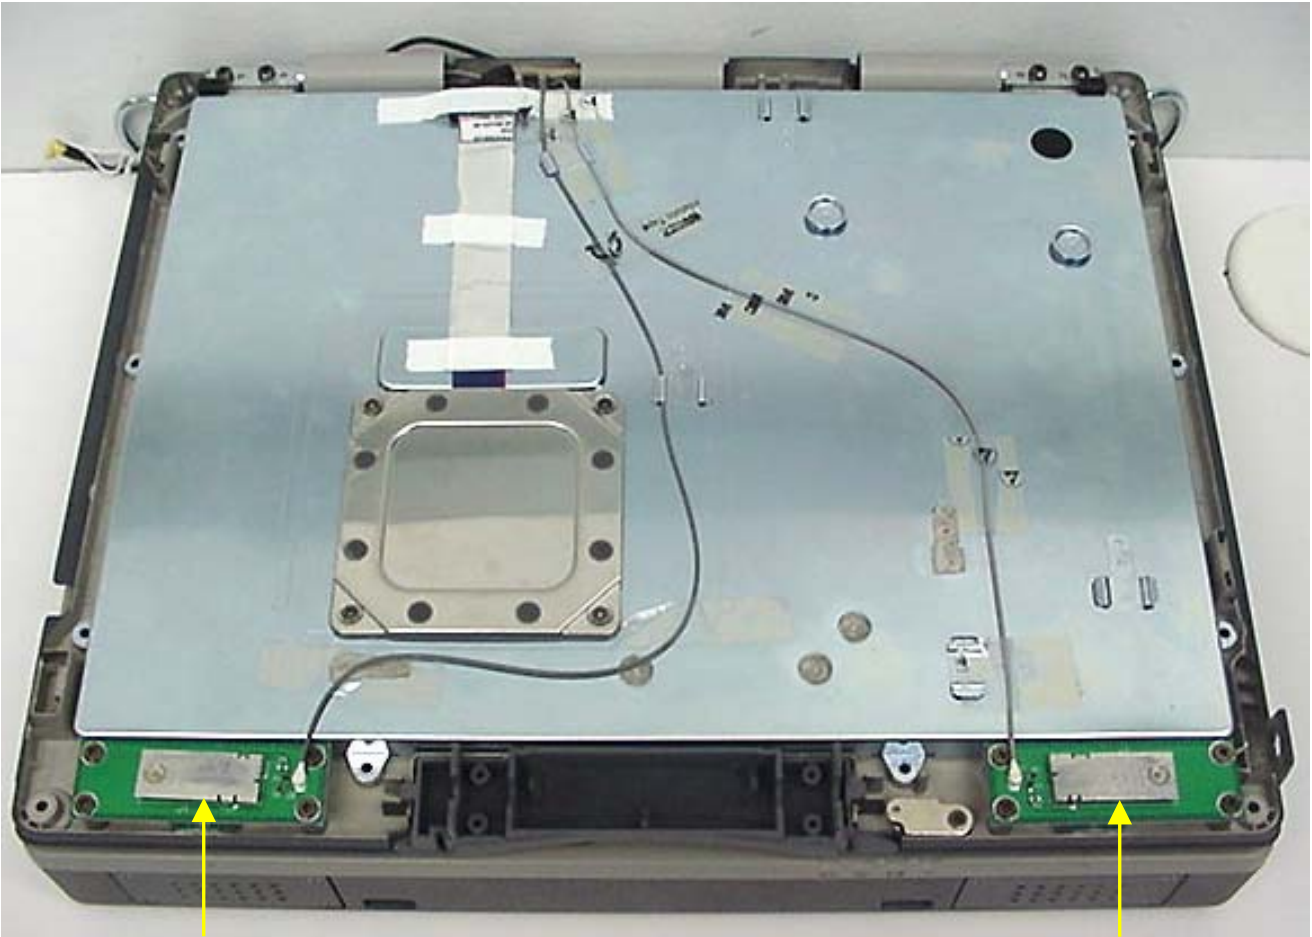

INTERNAL DUT PHOTOGRAPHS
Intel Pro 2200BG WLAN

INTERNAL DUT PHOTOGRAPHS
Intel Pro 2200BG WLAN

Front

Back

INTERNAL DUT PHOTOGRAPHS
Intel Pro 2200BG WLAN

Front with Shielding

Back

INTERNAL DUT PHOTOGRAPHS
Intel Pro 2200BG WLAN

Front with Shielding Removed

INTERNAL DUT PHOTOGRAPHS
Dual Internal Antennas for Intel Pro 2200BG WLAN

**Left Side Antenna
(Auxiliary)**

Back Side of LCD Display

**Right Side Antenna
(Primary)**

Spacing between WLAN Dual Antennas