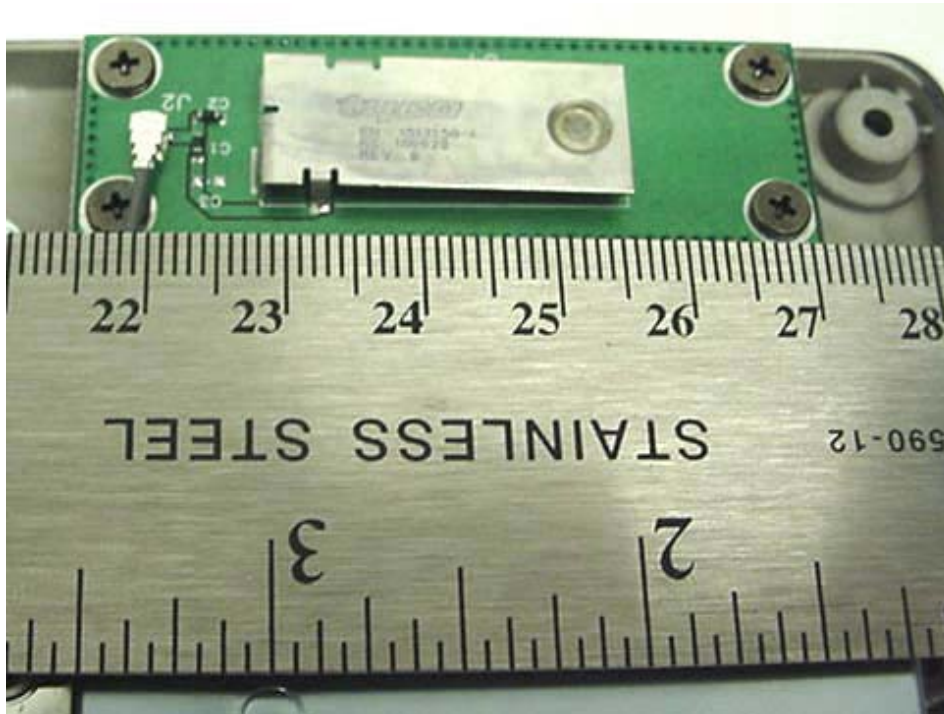

Spacing between WLAN Dual Antennas (Auxiliary)