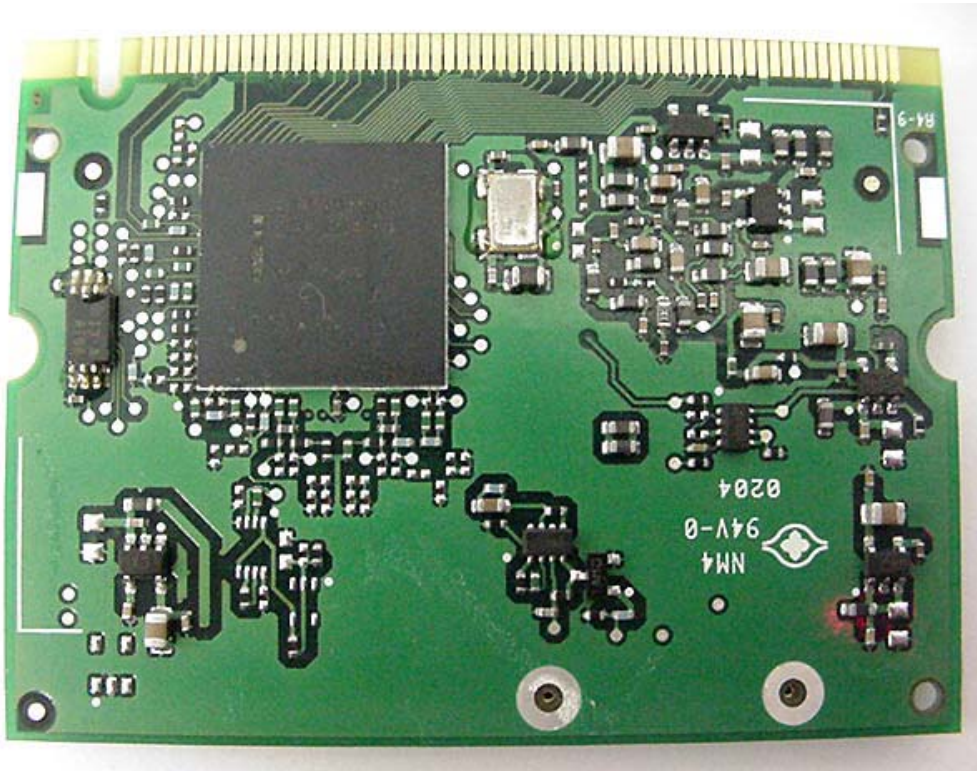

INTERNAL DUT PHOTOGRAPHS
Intel Pro 2200BG WLAN

INTERNAL DUT PHOTOGRAPHS
Intel Pro 2200BG WLAN

Front

Back

INTERNAL DUT PHOTOGRAPHS
Intel Pro 2200BG WLAN

Front with Shielding

Back

INTERNAL DUT PHOTOGRAPHS
Intel Pro 2200BG WLAN

Front with Shielding Removed

INTERNAL DUT PHOTOGRAPHS
Dual Internal Antennas for Intel Pro 2200BG WLAN

**Left Side Antenna
(Auxiliary)**

Back Side of LCD Display

**Right Side Antenna
(Primary)**

Spacing between WLAN Dual Antennas