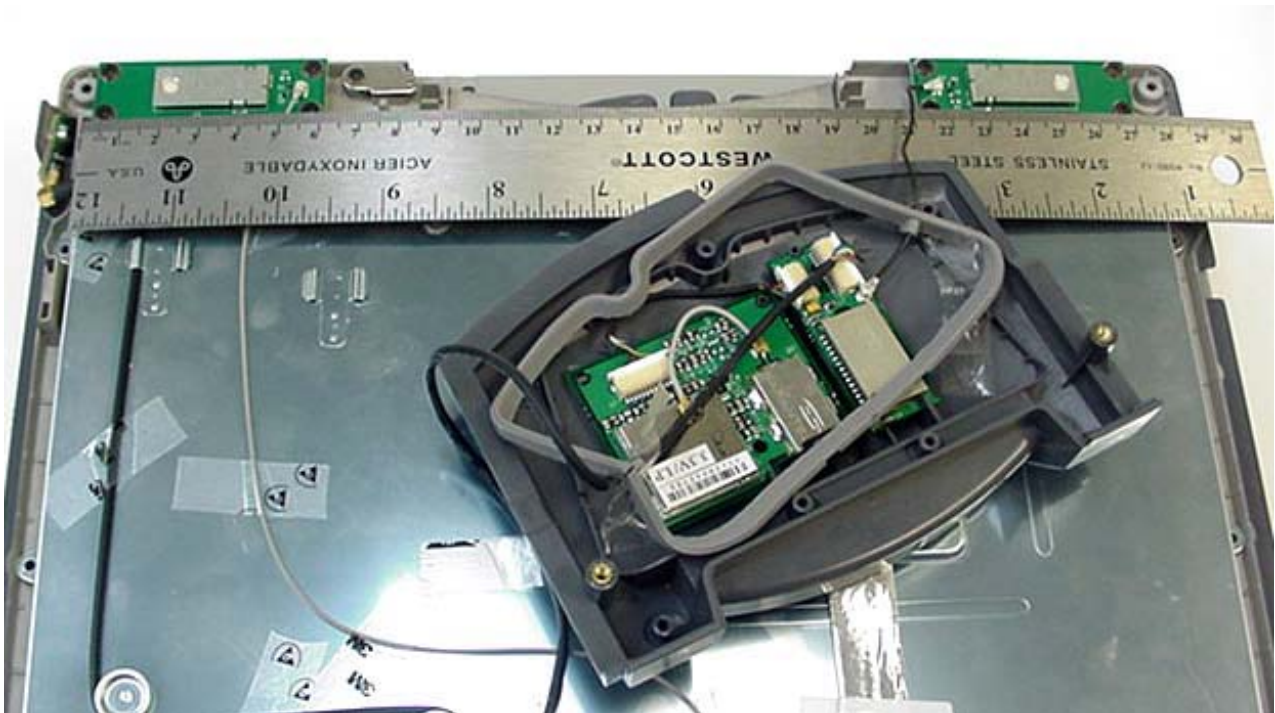

INTERNAL DUT PHOTOGRAPHS
Intel Pro 2200BG WLAN

Front

Back

INTERNAL DUT PHOTOGRAPHS
Intel Pro 2200BG WLAN

Front with Shielding

Back

INTERNAL DUT PHOTOGRAPHS
Intel Pro 2200BG WLAN

Front with Shielding Removed

INTERNAL DUT PHOTOGRAPHS
Internal Surface-Mount Antennas for WLAN & Bluetooth

Bluetooth Surface-Mount Antenna
(Upper Rear Left Side Edge of LCD Display)

WLAN Surface-Mount Antenna
(Upper Rear Right Side Edge of LCD Display)