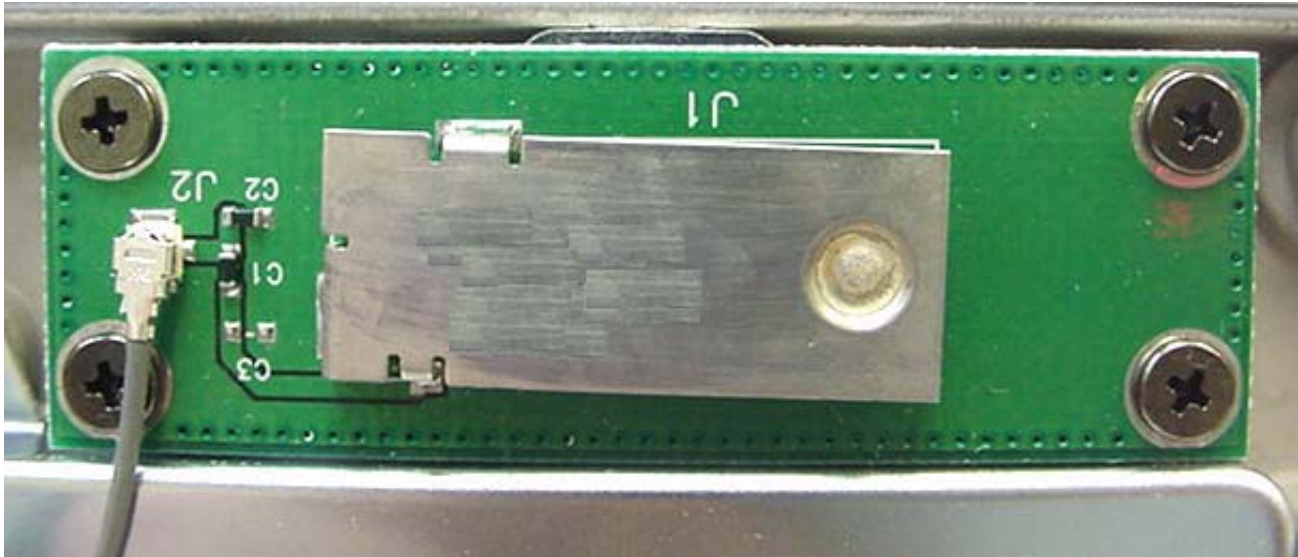

INTERNAL DUT PHOTOGRAPHS
Internal Surface-Mount Antennas for WLAN & Bluetooth

Bluetooth Surface-Mount Antenna
(Upper Rear Left Side Edge of LCD Display)

WLAN Surface-Mount Antenna
(Upper Rear Right Side Edge of LCD Display)

INTERNAL DUT PHOTOGRAPHS
Internal Surface-Mount Antennas for WLAN & Bluetooth

Spacing between Antennas (WLAN)

Spacing between Antennas (Bluetooth)

INTERNAL DUT PHOTOGRAPHS
Internal Surface-Mount Antennas for WLAN & Bluetooth

RangeStar Surface-Mount Antenna (Bluetooth)

RangeStar Surface-Mount Antenna (WLAN)

INTERNAL DUT PHOTOGRAPHS
Internal Surface-Mount Antennas for WLAN & Bluetooth