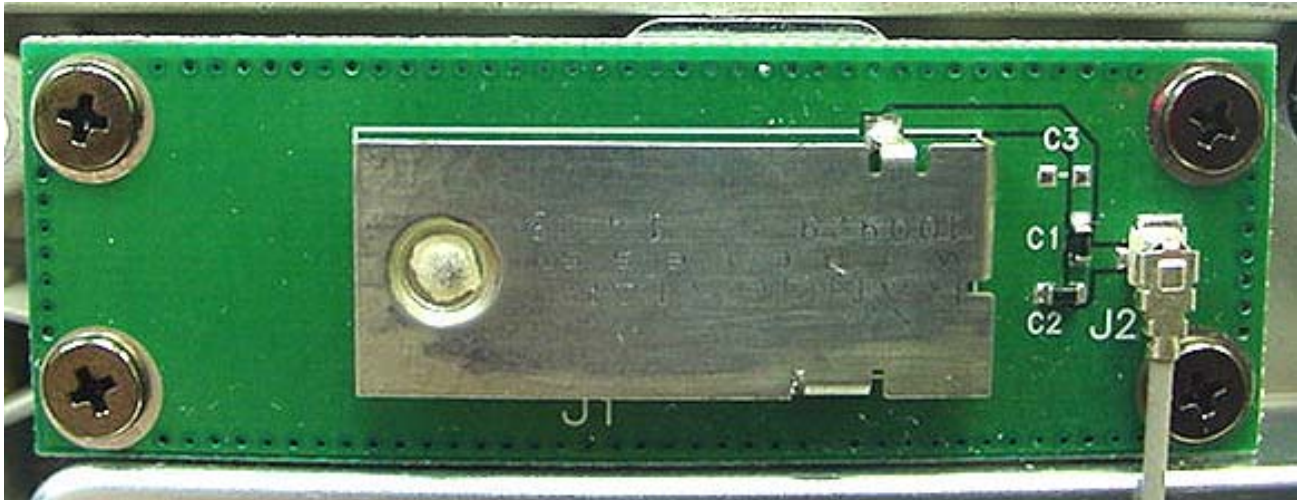

INTERNAL DUT PHOTOGRAPHS
Internal Surface-Mount Antennas for WLAN & Bluetooth

Bluetooth Surface-Mount Antenna
(Upper Rear Left Side Edge of LCD Display)

WLAN Surface-Mount Antenna
(Upper Rear Right Side Edge of LCD Display)

INTERNAL DUT PHOTOGRAPHS
Internal Surface-Mount Antennas for WLAN & Bluetooth

Spacing between Antennas (WLAN)

Spacing between Antennas (Bluetooth)

INTERNAL DUT PHOTOGRAPHS
Internal Surface-Mount Antennas for WLAN & Bluetooth

RangeStar Surface-Mount Antenna (Bluetooth)

RangeStar Surface-Mount Antenna (WLAN)

INTERNAL DUT PHOTOGRAPHS
Internal Surface-Mount Antennas for WLAN & Bluetooth