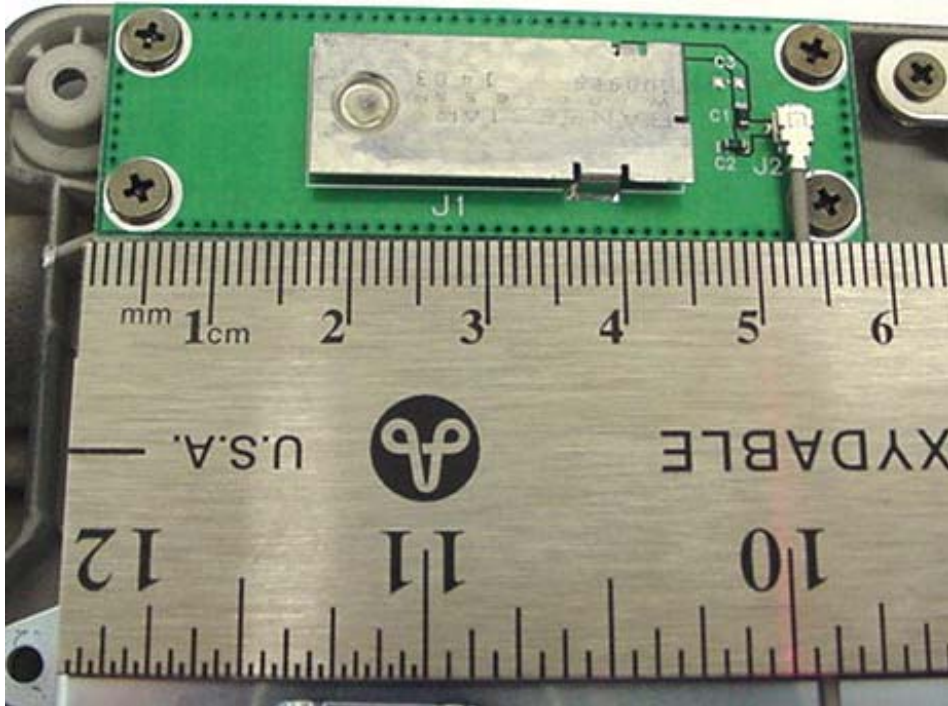

INTERNAL DUT PHOTOGRAPHS
Internal Surface-Mount Antennas for WLAN & Bluetooth

Bluetooth Surface-Mount Antenna
(Upper Rear Left Side Edge of LCD Display)

WLAN Surface-Mount Antenna
(Upper Rear Right Side Edge of LCD Display)

INTERNAL DUT PHOTOGRAPHS
Internal Surface-Mount Antennas for WLAN & Bluetooth

Spacing between Antennas (WLAN)

Spacing between Antennas (Bluetooth)

INTERNAL DUT PHOTOGRAPHS
Internal Surface-Mount Antennas for WLAN & Bluetooth