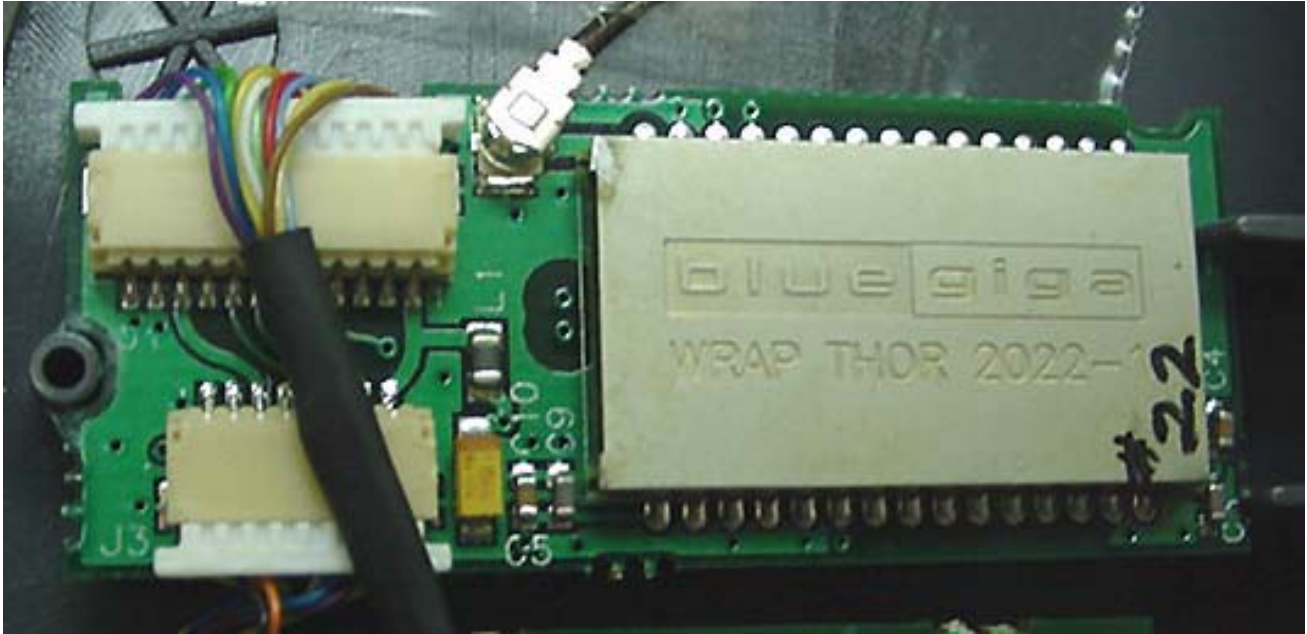

INTERNAL DUT PHOTOGRAPHS
Cirronet BT2022 Bluetooth

Bluetooth Antenna

Bluetooth Transmitter

INTERNAL DUT PHOTOGRAPHS
Cirronet BT2022 Bluetooth

Bluetooth Transmitter

Bluetooth Transmitter

INTERNAL DUT PHOTOGRAPHS
Cirronet BT2022 Bluetooth

INTERNAL DUT PHOTOGRAPHS
Internal Surface-Mount Antennas for WLAN & Bluetooth

Bluetooth Surface-Mount Antenna
(Upper Rear Left Side Edge of LCD Display)

WLAN Surface-Mount Antenna
(Upper Rear Right Side Edge of LCD Display)