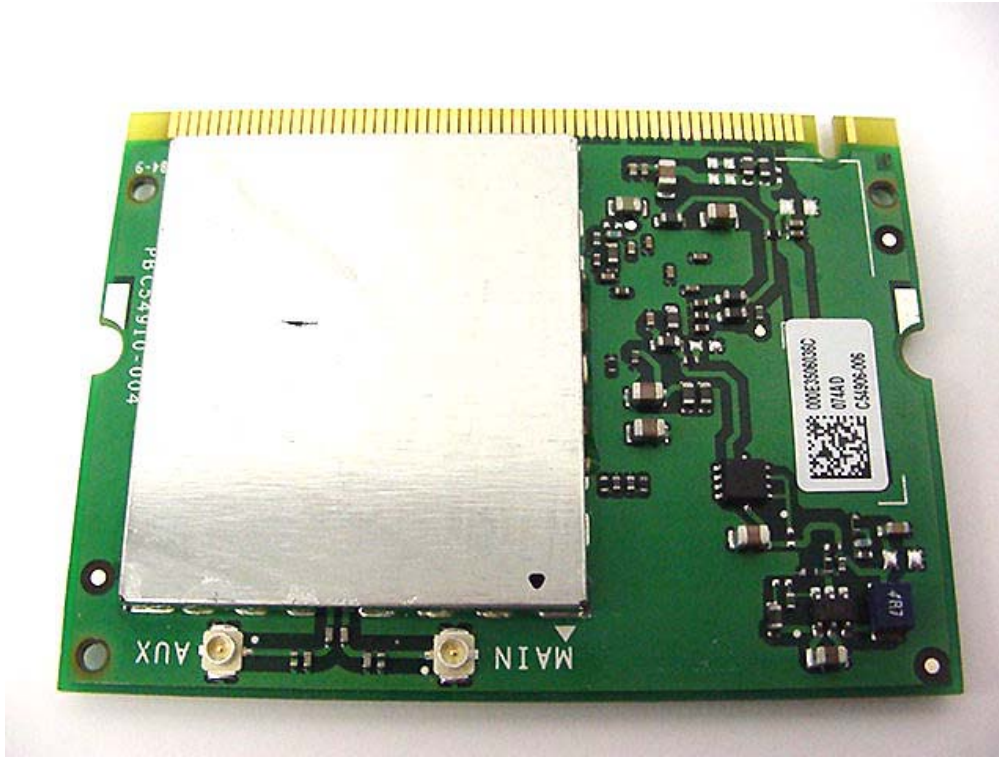

INTERNAL DUT PHOTOGRAPHS
Cirronet BT2022 Bluetooth

INTERNAL DUT PHOTOGRAPHS
Intel Pro 2200BG WLAN

802.11b/g WLAN

INTERNAL DUT PHOTOGRAPHS
Intel Pro 2200BG WLAN

INTERNAL DUT PHOTOGRAPHS
Intel Pro 2200BG WLAN

INTERNAL DUT PHOTOGRAPHS
Intel Pro 2200BG WLAN

Front

Back

INTERNAL DUT PHOTOGRAPHS
Intel Pro 2200BG WLAN

Front with Shielding

Back

INTERNAL DUT PHOTOGRAPHS
Intel Pro 2200BG WLAN

Front with Shielding Removed

INTERNAL DUT PHOTOGRAPHS
Internal Surface-Mount Antennas for WLAN & Bluetooth

Bluetooth Surface-Mount Antenna
(Upper Rear Left Side Edge of LCD Display)

WLAN Surface-Mount Antenna
(Upper Rear Right Side Edge of LCD Display)