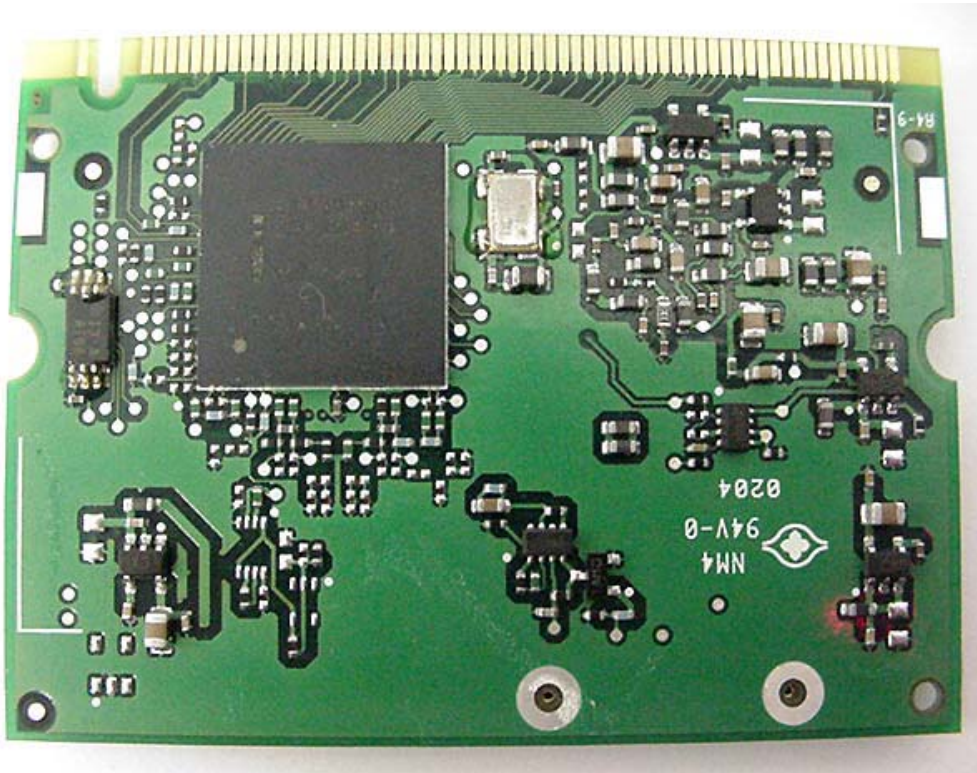

INTERNAL DUT PHOTOGRAPHS
Cirronet BT2022 Bluetooth

INTERNAL DUT PHOTOGRAPHS
Intel Pro 2200BG WLAN

802.11b/g WLAN

INTERNAL DUT PHOTOGRAPHS
Intel Pro 2200BG WLAN

INTERNAL DUT PHOTOGRAPHS
Intel Pro 2200BG WLAN

INTERNAL DUT PHOTOGRAPHS
Intel Pro 2200BG WLAN

Front

Back

INTERNAL DUT PHOTOGRAPHS
Intel Pro 2200BG WLAN

Front with Shielding

Back

INTERNAL DUT PHOTOGRAPHS
Intel Pro 2200BG WLAN

Front with Shielding Removed

INTERNAL DUT PHOTOGRAPHS
Internal Surface-Mount Antennas for WLAN & Bluetooth

Bluetooth Surface-Mount Antenna
(Upper Rear Left Side Edge of LCD Display)

WLAN Surface-Mount Antenna
(Upper Rear Right Side Edge of LCD Display)