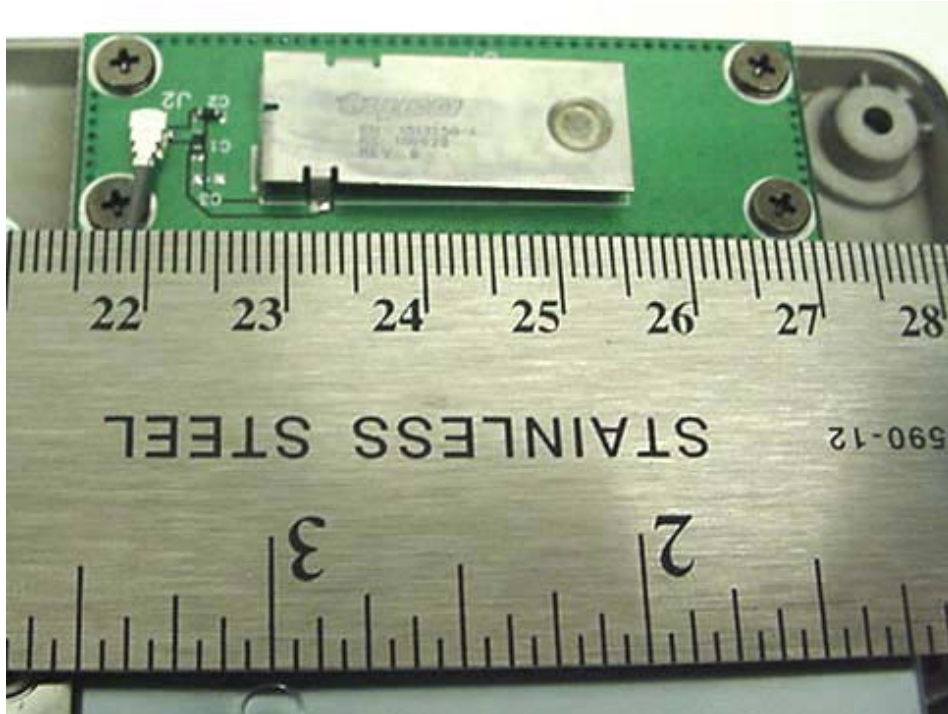

INTERNAL DUT PHOTOGRAPHS
Internal Surface-Mount Antennas for WLAN & Bluetooth

Bluetooth Surface-Mount Antenna
(Upper Rear Left Side Edge of LCD Display)

WLAN Surface-Mount Antenna
(Upper Rear Right Side Edge of LCD Display)

INTERNAL DUT PHOTOGRAPHS
Internal Surface-Mount Antennas for WLAN & Bluetooth

Spacing between Antennas (WLAN)

Spacing between Antennas (Bluetooth)

INTERNAL DUT PHOTOGRAPHS
Internal Surface-Mount Antennas for WLAN & Bluetooth