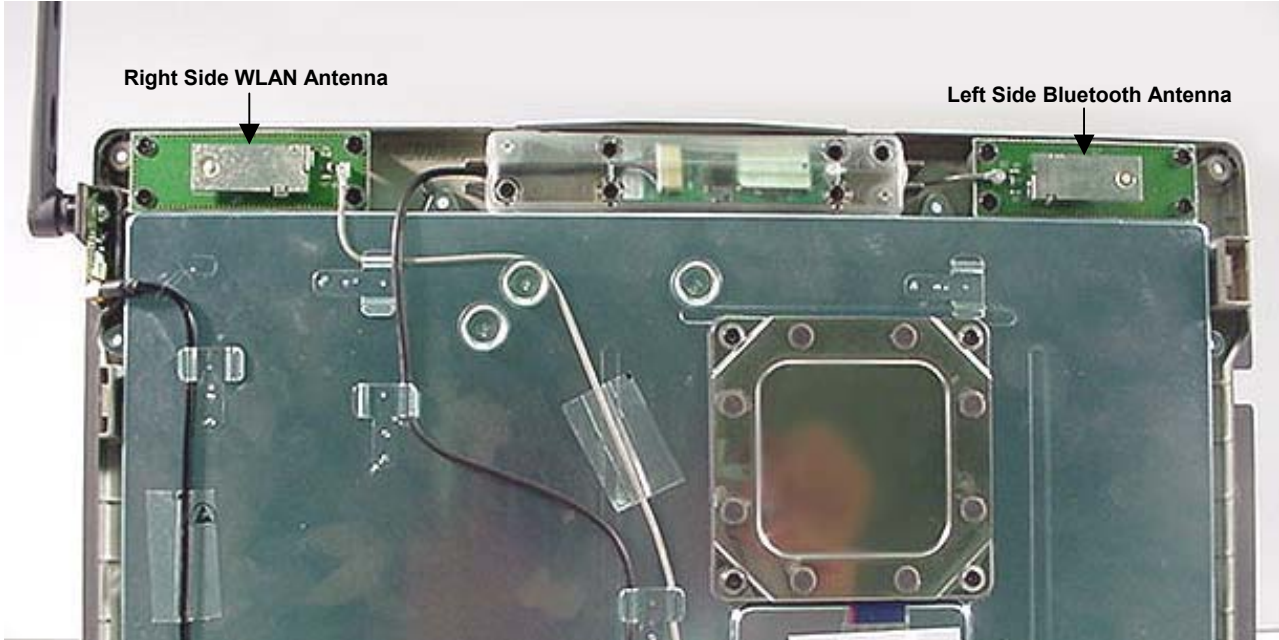

INTERNAL EUT PHOTOGRAPHS
Co-located Bluetooth Transmitter

INTERNAL EUT PHOTOGRAPHS
Internal Antennas for Co-located WLAN Card and Bluetooth Transmitter

Distance at LCD back-side between dipole antenna feed/swivel-joint and WLAN and Bluetooth antennas

INTERNAL EUT PHOTOGRAPHS
Internal Antenna for Co-located WLAN Card and Bluetooth Transmitter

Distance at LCD back-side between dipole antenna feed/swivel-joint and WLAN right-side antenna

Distance at LCD back-side between dipole antenna feed/swivel-joint and Bluetooth left-side antenna

INTERNAL EUT PHOTOGRAPHS
Internal Antenna for Co-located WLAN Card and Bluetooth Transmitter

Back of LCD Display - Left-Side Antenna

Back of LCD Display - Right-Side Antenna

INTERNAL EUT PHOTOGRAPHS
Co-located Bluetooth Transmitter