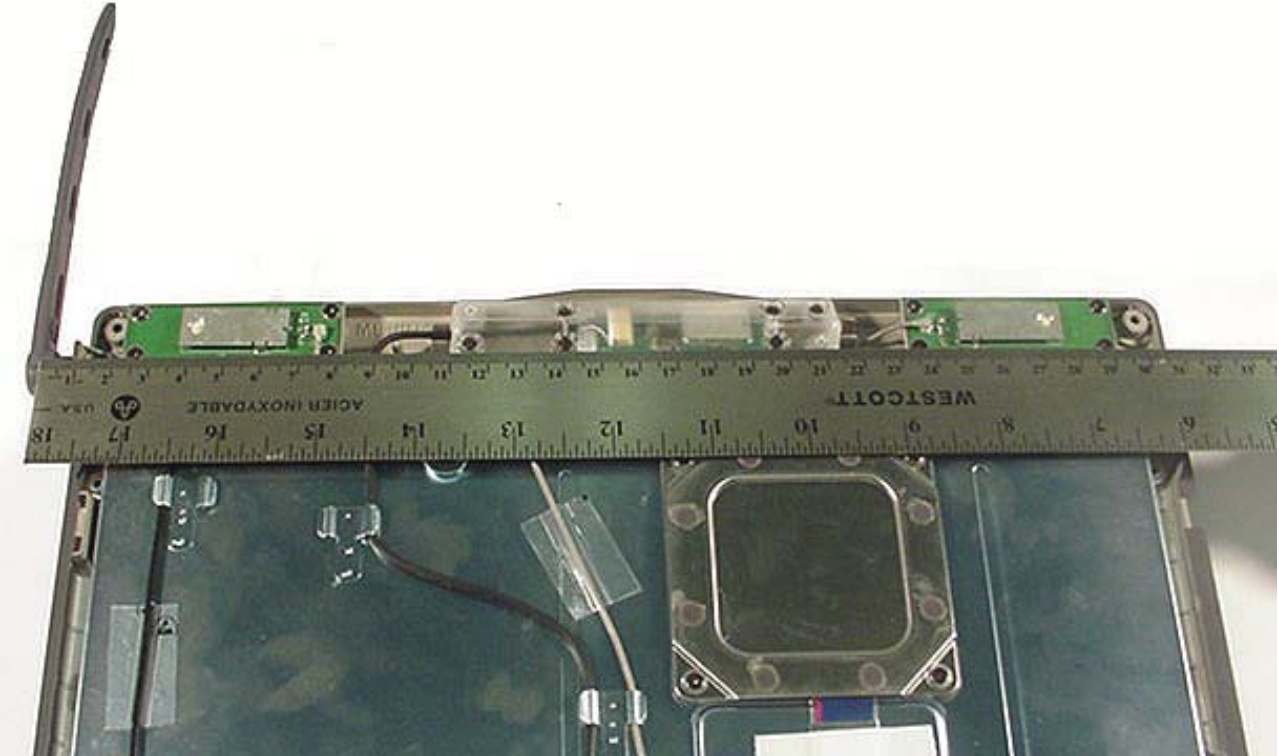

INTERNAL EUT PHOTOGRAPHS
Co-located Bluetooth Transmitter

INTERNAL EUT PHOTOGRAPHS
Internal Antennas for Co-located WLAN Card and Bluetooth Transmitter

Distance at LCD back-side between dipole antenna feed/swivel-joint and WLAN and Bluetooth antennas

INTERNAL EUT PHOTOGRAPHS
Internal Antenna for Co-located WLAN Card and Bluetooth Transmitter

Distance at LCD back-side between dipole antenna feed/swivel-joint and WLAN right-side antenna

Distance at LCD back-side between dipole antenna feed/swivel-joint and Bluetooth left-side antenna

INTERNAL EUT PHOTOGRAPHS
Internal Antenna for Co-located WLAN Card and Bluetooth Transmitter

Back of LCD Display - Left-Side Antenna

Back of LCD Display - Right-Side Antenna

INTERNAL EUT PHOTOGRAPHS
Co-located Bluetooth Transmitter