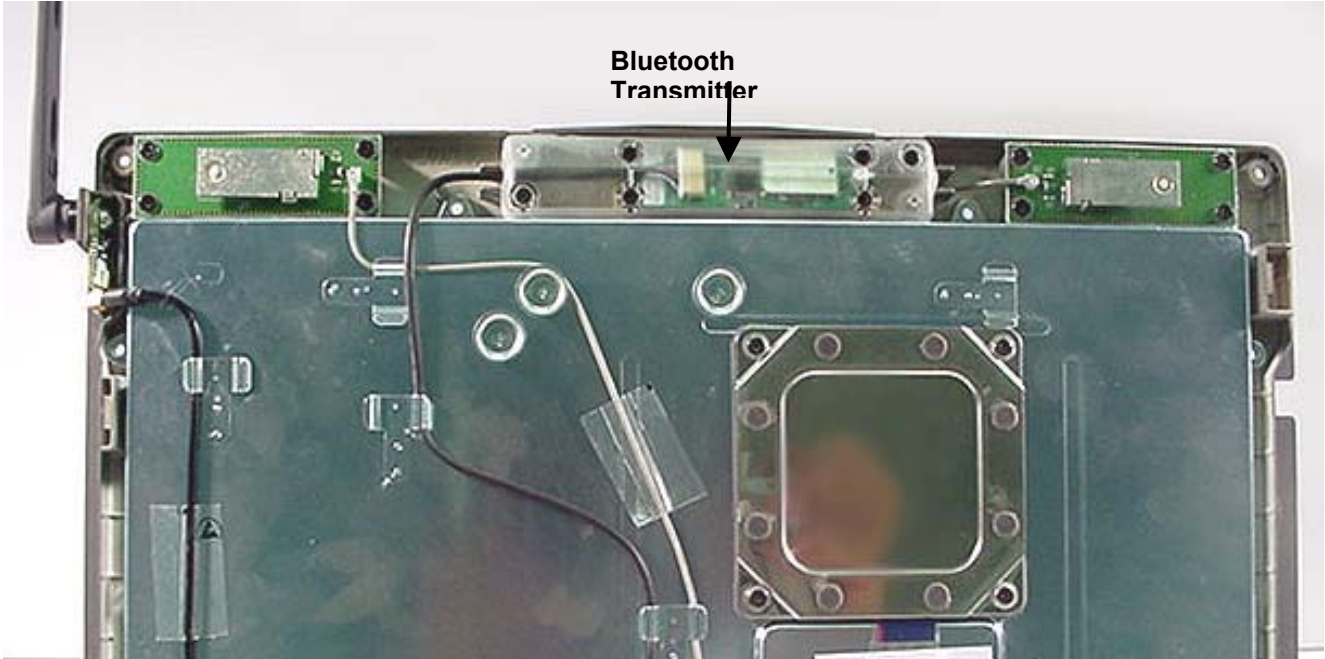

INTERNAL EUT PHOTOGRAPHS
Co-located Bluetooth Transmitter

INTERNAL EUT PHOTOGRAPHS
Internal Antennas for Co-located WLAN Card and Bluetooth Transmitter

Distance at LCD back-side between dipole antenna feed/swivel-joint and WLAN and Bluetooth antennas

INTERNAL EUT PHOTOGRAPHS
Internal Antenna for Co-located WLAN Card and Bluetooth Transmitter

Distance at LCD back-side between dipole antenna feed/swivel-joint and WLAN right-side antenna

Distance at LCD back-side between dipole antenna feed/swivel-joint and Bluetooth left-side antenna

INTERNAL EUT PHOTOGRAPHS
Internal Antenna for Co-located WLAN Card and Bluetooth Transmitter

Back of LCD Display - Left-Side Antenna

Back of LCD Display - Right-Side Antenna

INTERNAL EUT PHOTOGRAPHS
Co-located Bluetooth Transmitter