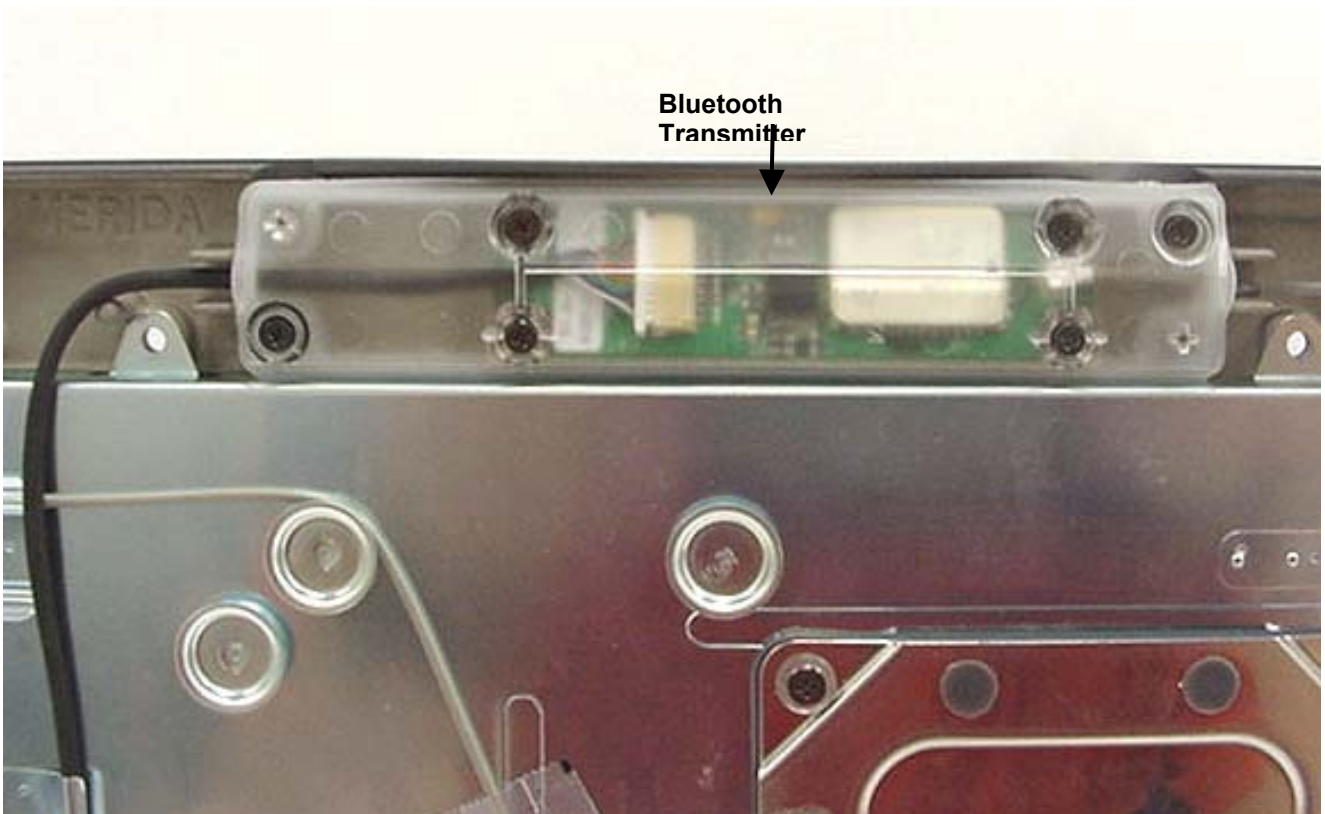

INTERNAL EUT PHOTOGRAPHS
Co-located Bluetooth Transmitter

INTERNAL EUT PHOTOGRAPHS
Internal Antennas for Co-located WLAN Card and Bluetooth Transmitter

Distance at LCD back-side between dipole antenna feed/swivel-joint and WLAN and Bluetooth antennas

INTERNAL EUT PHOTOGRAPHS
Internal Antenna for Co-located WLAN Card and Bluetooth Transmitter

Distance at LCD back-side between dipole antenna feed/swivel-joint and WLAN right-side antenna

Distance at LCD back-side between dipole antenna feed/swivel-joint and Bluetooth left-side antenna

INTERNAL EUT PHOTOGRAPHS
Internal Antenna for Co-located WLAN Card and Bluetooth Transmitter

Back of LCD Display - Left-Side Antenna

Back of LCD Display - Right-Side Antenna

INTERNAL EUT PHOTOGRAPHS
Co-located Bluetooth Transmitter