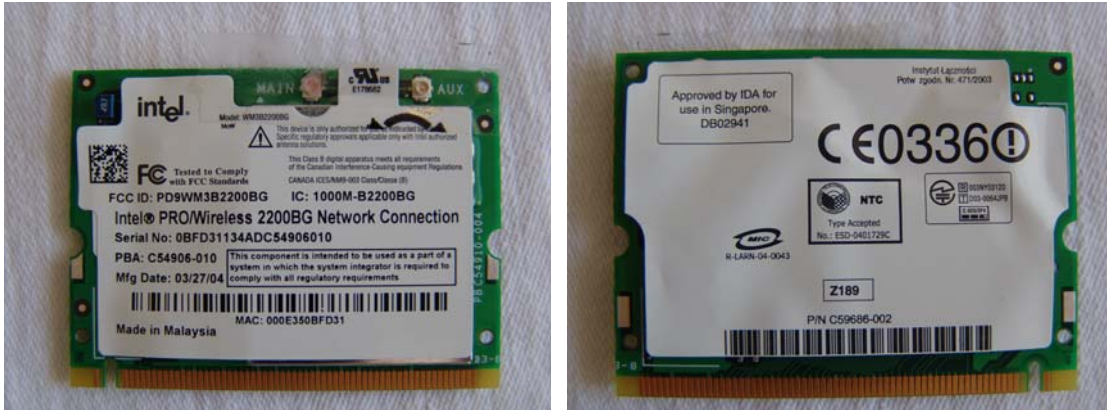

### Exhibit 3 External Photos

INTEL Pro Model: WM3B2200BG, WLAN location in IX260

**INTEL Pro Model: WM3B2200BG, with labels front and back**

**INTEL Pro Model: WM3B2200BG, without labels front and back**