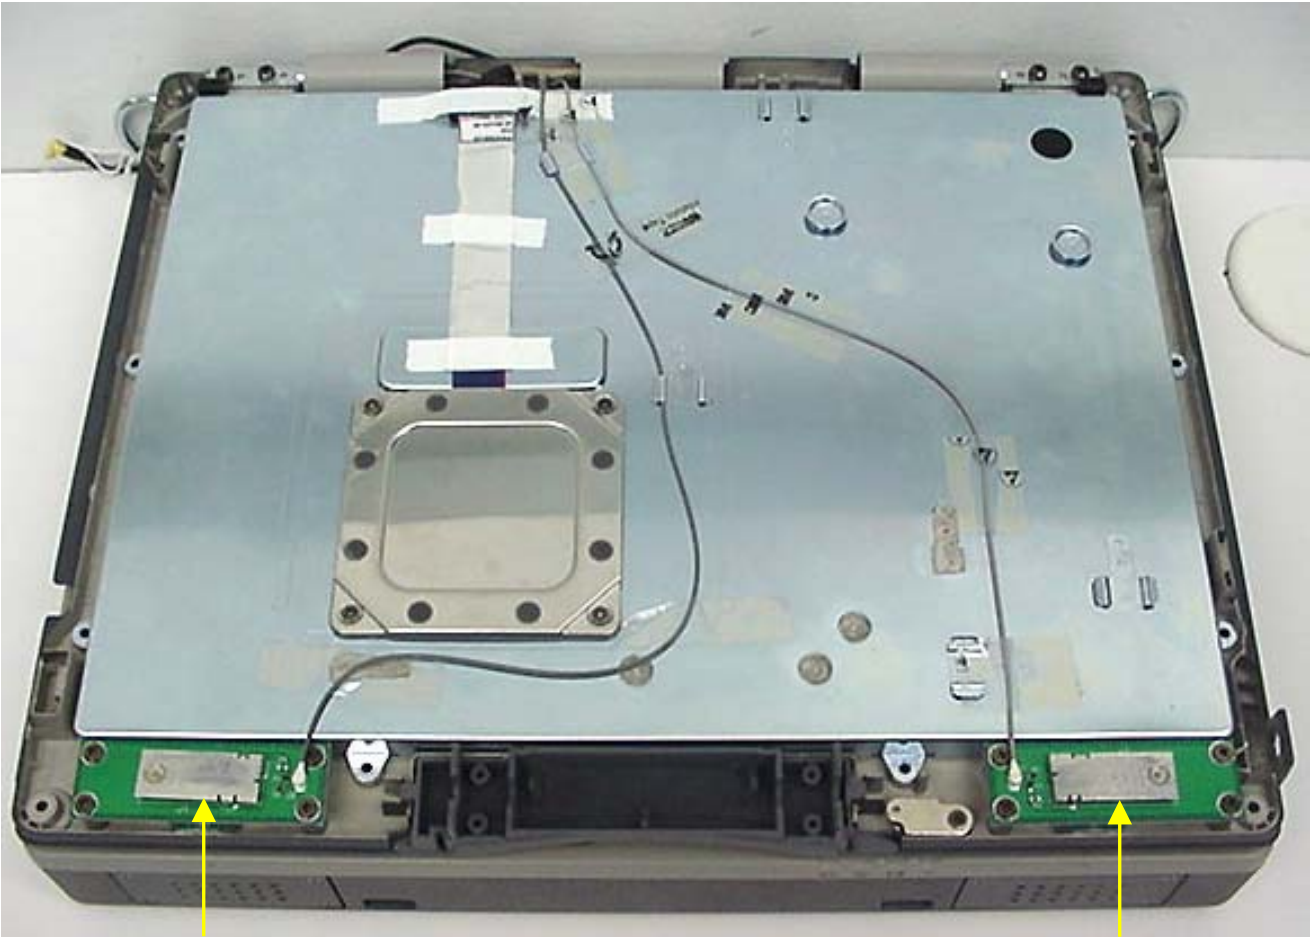

**INTERNAL DUT PHOTOGRAPHS**  
Intel Pro 2200BG WLAN

**INTERNAL DUT PHOTOGRAPHS**  
Intel Pro 2200BG WLAN

Front

Back

**INTERNAL DUT PHOTOGRAPHS**  
Intel Pro 2200BG WLAN

Front with Shielding

Back

**INTERNAL DUT PHOTOGRAPHS**  
Intel Pro 2200BG WLAN

Front with Shielding Removed

**INTERNAL DUT PHOTOGRAPHS**  
Dual Internal Antennas for Intel Pro 2200BG WLAN

Left Side Antenna  
(Auxiliary)

Back Side of LCD Display

Right Side Antenna  
(Primary)

Spacing between WLAN Dual Antennas