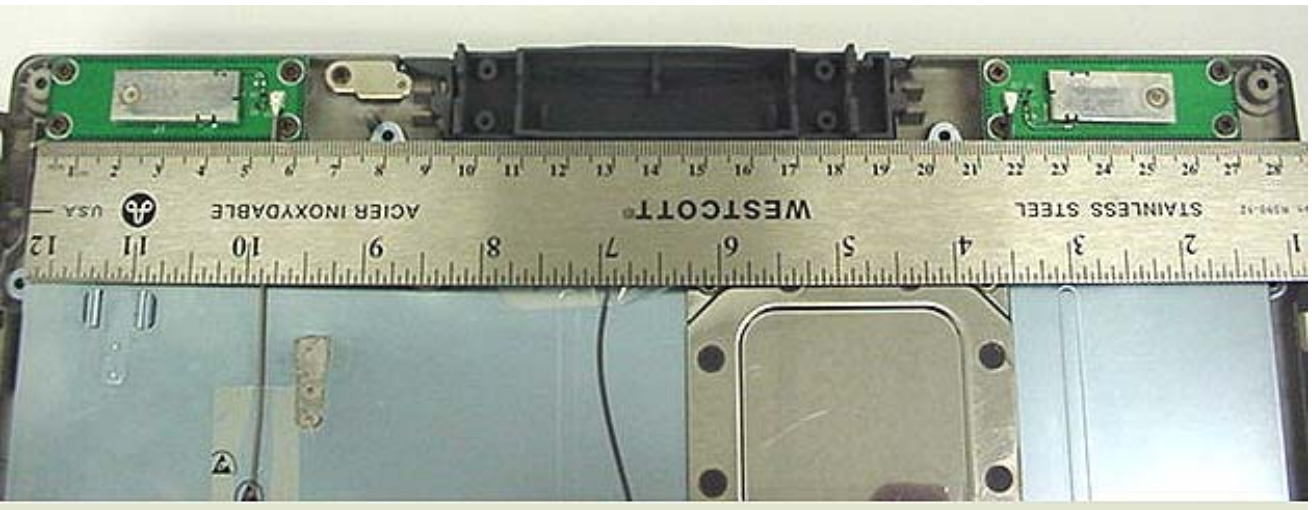

**INTERNAL DUT PHOTOGRAPHS**  
Intel Pro 2200BG WLAN

**INTERNAL DUT PHOTOGRAPHS**  
Intel Pro 2200BG WLAN

Front

Back

**INTERNAL DUT PHOTOGRAPHS**  
Intel Pro 2200BG WLAN

Front with Shielding

Back

**INTERNAL DUT PHOTOGRAPHS**  
Intel Pro 2200BG WLAN

Front with Shielding Removed

**INTERNAL DUT PHOTOGRAPHS**  
Dual Internal Antennas for Intel Pro 2200BG WLAN

Left Side Antenna  
(Auxiliary)

Back Side of LCD Display

Right Side Antenna  
(Primary)

Spacing between WLAN Dual Antennas

**INTERNAL DUT PHOTOGRAPHS**  
Dual Internal Antennas for Intel Pro 2200BG WLAN

Spacing between WLAN Dual Antennas (Primary)

Spacing between WLAN Dual Antennas (Auxiliary)

**INTERNAL DUT PHOTOGRAPHS**  
**Dual Internal Antennas for Intel Pro 2200BG WLAN**