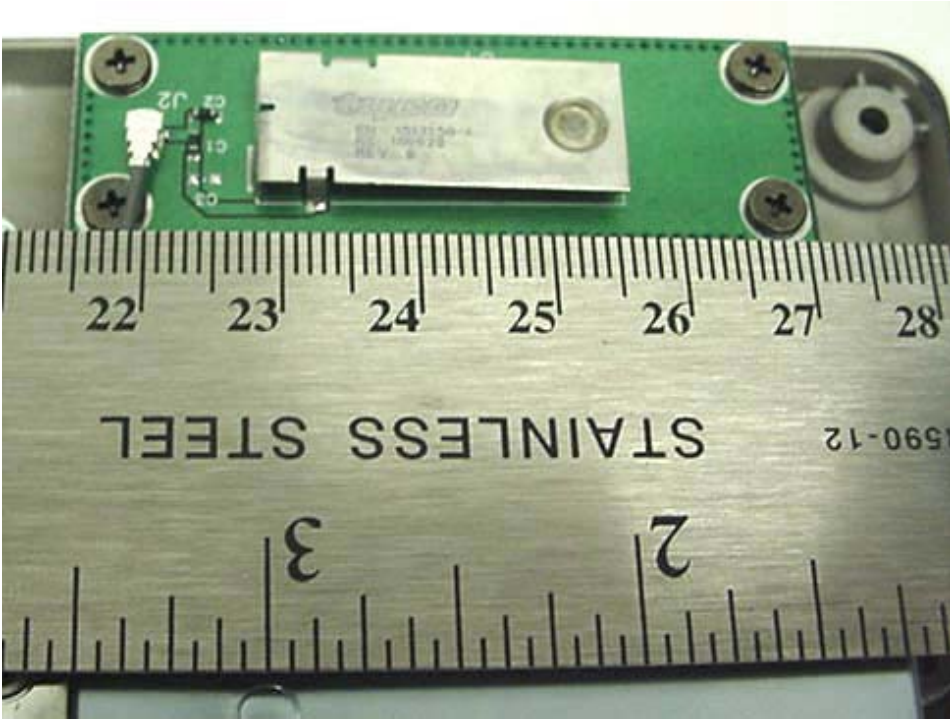

Front with Shielding Removed

**INTERNAL DUT PHOTOGRAPHS**  
Dual Internal Antennas for Intel Pro 2200BG WLAN

Left Side Antenna  
(Auxiliary)

Back Side of LCD Display

Right Side Antenna  
(Primary)

Spacing between WLAN Dual Antennas

**INTERNAL DUT PHOTOGRAPHS**  
Dual Internal Antennas for Intel Pro 2200BG WLAN

Spacing between WLAN Dual Antennas (Primary)

Spacing between WLAN Dual Antennas (Auxiliary)

**INTERNAL DUT PHOTOGRAPHS**  
**Dual Internal Antennas for Intel Pro 2200BG WLAN**