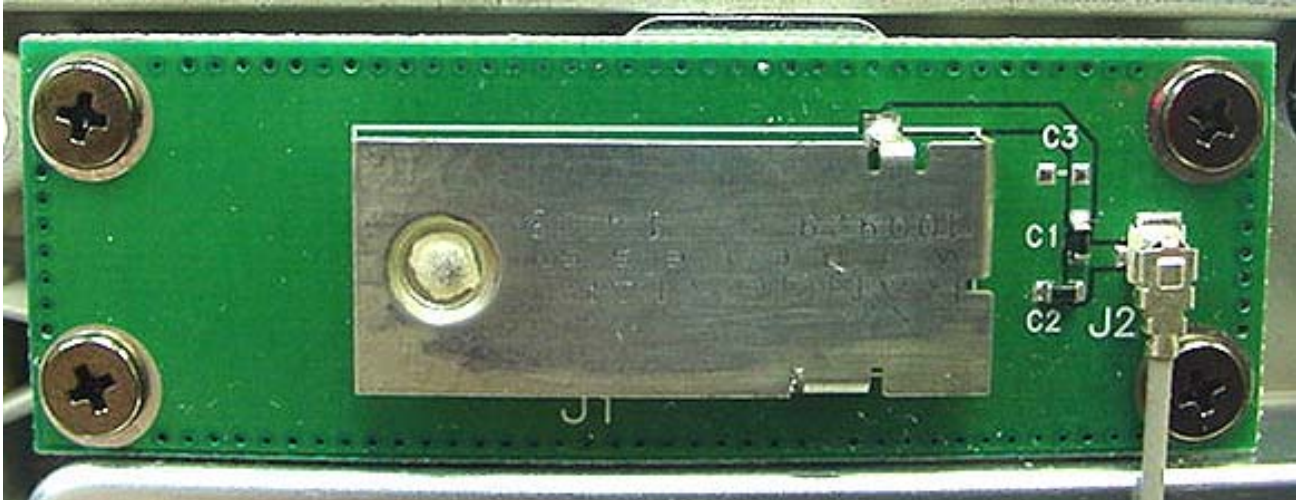

Front with Shielding Removed

**INTERNAL DUT PHOTOGRAPHS**  
Dual Internal Antennas for Intel Pro 2200BG WLAN

Left Side Antenna  
(Auxiliary)

Back Side of LCD Display

Right Side Antenna  
(Primary)

Spacing between WLAN Dual Antennas

**INTERNAL DUT PHOTOGRAPHS**  
Dual Internal Antennas for Intel Pro 2200BG WLAN

Spacing between WLAN Dual Antennas (Primary)

Spacing between WLAN Dual Antennas (Auxiliary)

**INTERNAL DUT PHOTOGRAPHS**  
**Dual Internal Antennas for Intel Pro 2200BG WLAN**

Distance at LCD back-side between dipole antenna feed/swivel-joint and WLAN primary antenna

**INTERNAL DUT PHOTOGRAPHS**  
Dual Internal Antennas for Intel Pro 2200BG WLAN

WLAN Auxiliary Antenna

WLAN Primary Antenna