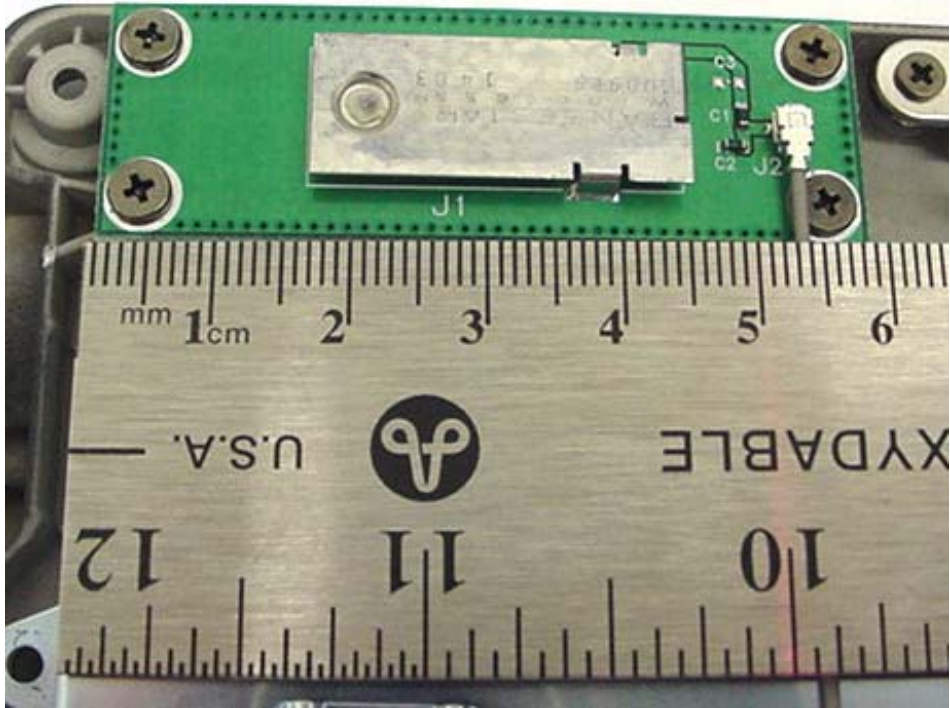

Front with Shielding Removed

**INTERNAL DUT PHOTOGRAPHS**  
Dual Internal Antennas for Intel Pro 2200BG WLAN

Left Side Antenna  
(Auxiliary)

Back Side of LCD Display

Right Side Antenna  
(Primary)

Spacing between WLAN Dual Antennas

**INTERNAL DUT PHOTOGRAPHS**  
Dual Internal Antennas for Intel Pro 2200BG WLAN

Spacing between WLAN Dual Antennas (Primary)

Spacing between WLAN Dual Antennas (Auxiliary)

**INTERNAL DUT PHOTOGRAPHS**  
**Dual Internal Antennas for Intel Pro 2200BG WLAN**