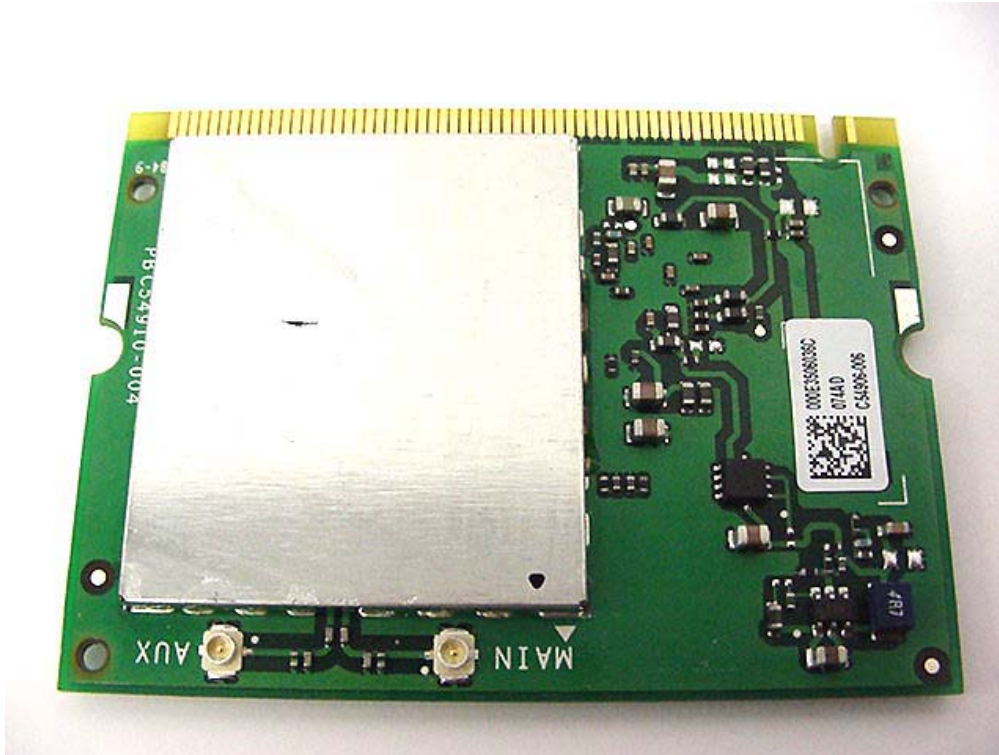

**INTERNAL DUT PHOTOGRAPHS**  
Wavenet BM3-900M Mobitex Radio Modem

**INTERNAL DUT PHOTOGRAPHS**  
Wavenet BM3-900M Mobitex Radio Modem

**INTERNAL DUT PHOTOGRAPHS**  
Intel Pro 2200BG WLAN

**INTERNAL DUT PHOTOGRAPHS**  
Intel Pro 2200BG WLAN

**INTERNAL DUT PHOTOGRAPHS**  
Intel Pro 2200BG WLAN

**INTERNAL DUT PHOTOGRAPHS**  
Intel Pro 2200BG WLAN

Front

Back

**INTERNAL DUT PHOTOGRAPHS**  
Intel Pro 2200BG WLAN

Front with Shielding

Back

**INTERNAL DUT PHOTOGRAPHS**  
Intel Pro 2200BG WLAN

Front with Shielding Removed

**INTERNAL DUT PHOTOGRAPHS**  
Dual Internal Antennas for Intel Pro 2200BG WLAN

Left Side Antenna  
(Auxiliary)

Back Side of LCD Display

Right Side Antenna  
(Primary)

Spacing between WLAN Dual Antennas