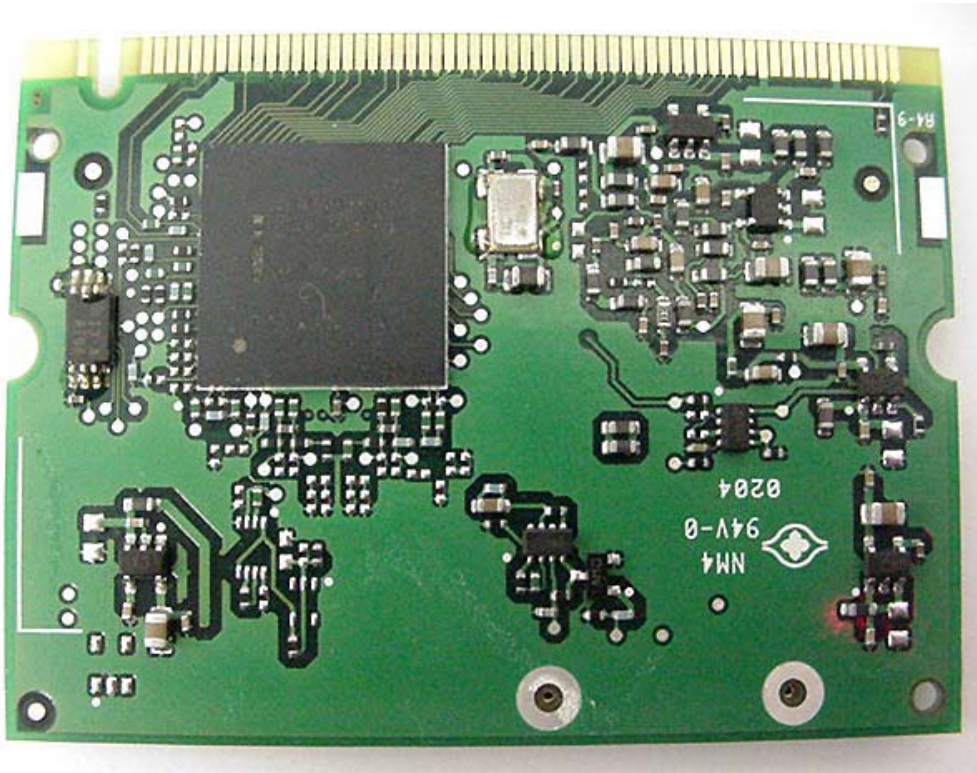

**INTERNAL DUT PHOTOGRAPHS**  
Intel Pro 2200BG WLAN

**INTERNAL DUT PHOTOGRAPHS**  
Intel Pro 2200BG WLAN

Front

Back

**INTERNAL DUT PHOTOGRAPHS**  
Intel Pro 2200BG WLAN

Front with Shielding

Back

**INTERNAL DUT PHOTOGRAPHS**  
Intel Pro 2200BG WLAN

Front with Shielding Removed

**INTERNAL DUT PHOTOGRAPHS**  
Dual Internal Antennas for Intel Pro 2200BG WLAN

Left Side Antenna  
(Auxiliary)

Back Side of LCD Display

Right Side Antenna  
(Primary)

Spacing between WLAN Dual Antennas