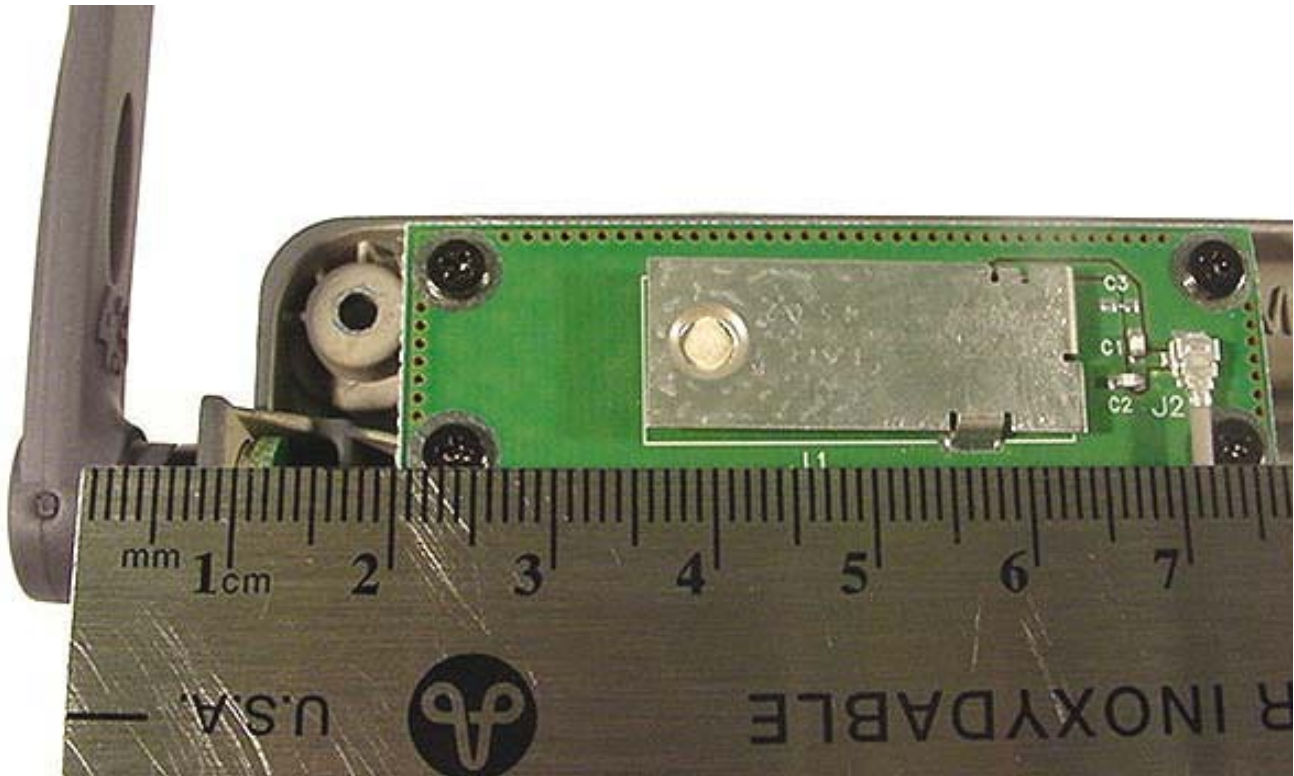

Front with Shielding Removed

**INTERNAL DUT PHOTOGRAPHS**  
Dual Internal Antennas for Intel Pro 2200BG WLAN

Left Side Antenna  
(Auxiliary)

Back Side of LCD Display

Right Side Antenna  
(Primary)

Spacing between WLAN Dual Antennas

**INTERNAL DUT PHOTOGRAPHS**  
Dual Internal Antennas for Intel Pro 2200BG WLAN

Spacing between WLAN Dual Antennas (Primary)

Spacing between WLAN Dual Antennas (Auxiliary)

**INTERNAL DUT PHOTOGRAPHS**  
**Dual Internal Antennas for Intel Pro 2200BG WLAN**

Distance at LCD back-side between dipole antenna feed/swivel-joint and WLAN primary antenna

**INTERNAL DUT PHOTOGRAPHS**  
Dual Internal Antennas for Intel Pro 2200BG WLAN

WLAN Auxiliary Antenna

WLAN Primary Antenna