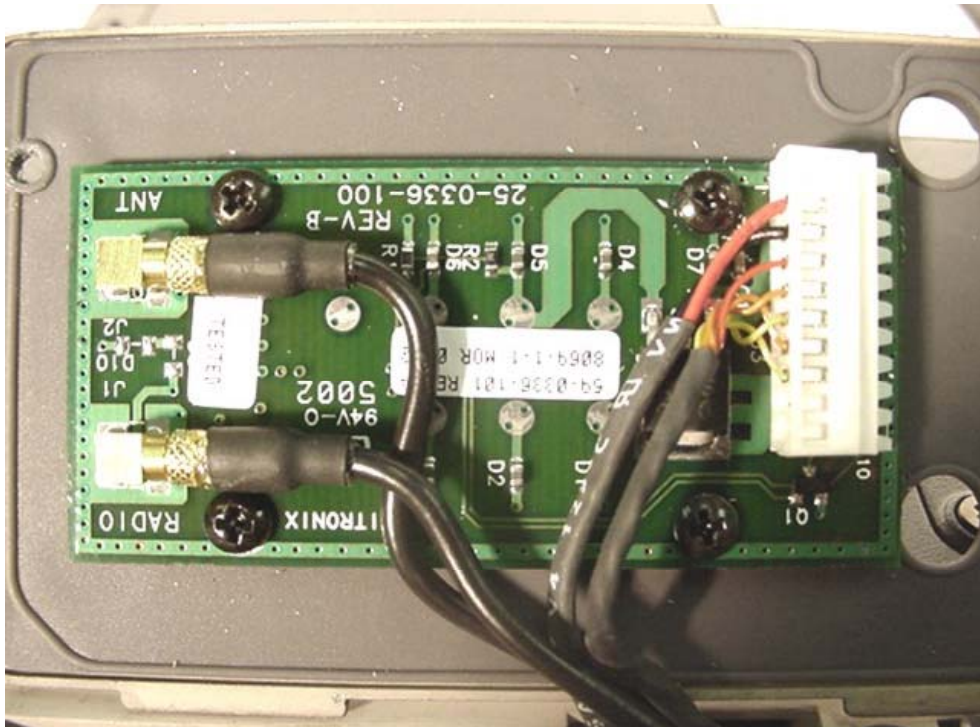

**INTERNAL DUT PHOTOGRAPHS**  
Cradle Contact Board

**INTERNAL DUT PHOTOGRAPHS**  
with Wavenet BM3-900M Mobitex Radio Modem

**INTERNAL DUT PHOTOGRAPHS**  
with Wavenet BM3-900M Mobitex Radio Modem

**INTERNAL DUT PHOTOGRAPHS**  
with Wavenet BM3-900M Mobitex Radio Modem