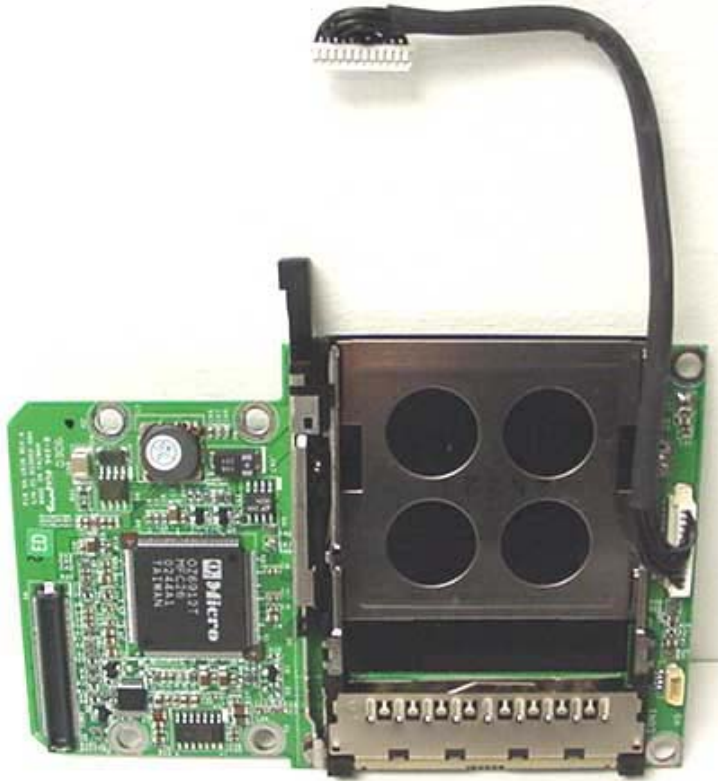

**INTERNAL DUT PHOTOGRAPHS**  
Cradle Contact Board

**INTERNAL DUT PHOTOGRAPHS**  
with Wavenet BM3-900M Mobitex Radio Modem

**INTERNAL DUT PHOTOGRAPHS**  
with Wavenet BM3-900M Mobitex Radio Modem

**INTERNAL DUT PHOTOGRAPHS**  
with Wavenet BM3-900M Mobitex Radio Modem

**INTERNAL DUT PHOTOGRAPHS**  
with Wavenet BM3-900M Mobitex Radio Modem

**INTERNAL DUT PHOTOGRAPHS**  
**Wavenet BM3-900M Mobitex Radio Modem**

**INTERNAL DUT PHOTOGRAPHS**  
Wavenet BM3-900M Mobitex Radio Modem

**INTERNAL DUT PHOTOGRAPHS**  
Wavenet BM3-900M Mobitex Radio Modem

**INTERNAL DUT PHOTOGRAPHS**  
Wavenet BM3-900M Mobitex Radio Modem

**INTERNAL DUT PHOTOGRAPHS**  
Intel Pro 2200BG WLAN

**INTERNAL DUT PHOTOGRAPHS**  
Intel Pro 2200BG WLAN