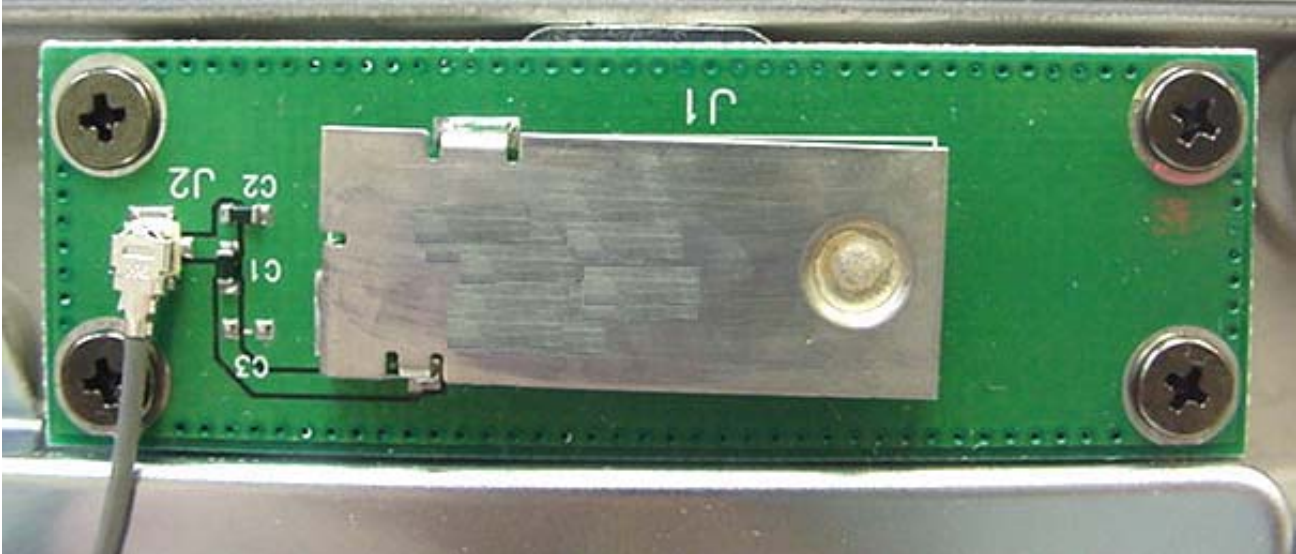

Front with Shielding Removed

**INTERNAL DUT PHOTOGRAPHS**  
Dual Internal Antennas for Intel Pro 2200BG WLAN

Left Side Antenna  
(Auxiliary)

Back Side of LCD Display

Right Side Antenna  
(Primary)

Spacing between WLAN Dual Antennas

**INTERNAL DUT PHOTOGRAPHS**  
Dual Internal Antennas for Intel Pro 2200BG WLAN

Spacing between WLAN Dual Antennas (Primary)

Spacing between WLAN Dual Antennas (Auxiliary)

**INTERNAL DUT PHOTOGRAPHS**  
**Dual Internal Antennas for Intel Pro 2200BG WLAN**

Distance at LCD back-side between dipole antenna feed/swivel-joint and WLAN primary antenna

**INTERNAL DUT PHOTOGRAPHS**  
Dual Internal Antennas for Intel Pro 2200BG WLAN

WLAN Auxiliary Antenna

WLAN Primary Antenna