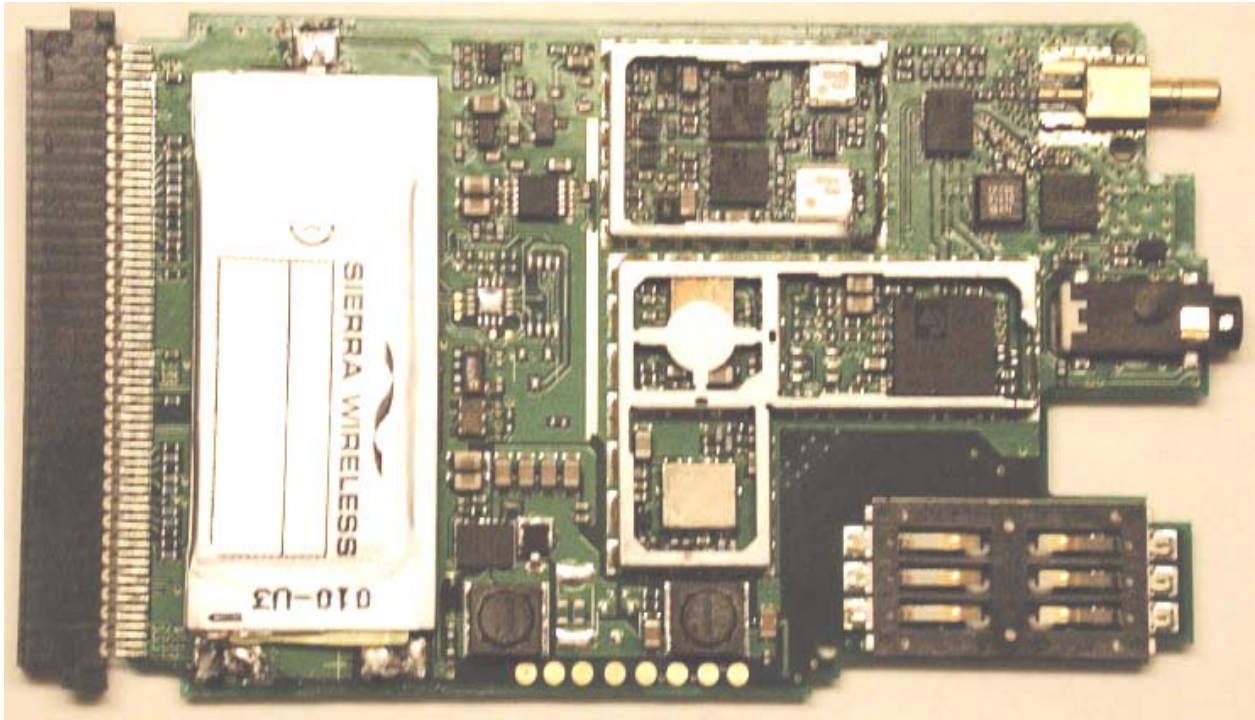

**INTERNAL DUT PHOTOGRAPHS**  
Cradle Contact Board

**INTERNAL DUT PHOTOGRAPHS**  
**DUT with Sierra Wireless AirCard 860 PCMCIA Modem**

**INTERNAL DUT PHOTOGRAPHS**  
DUT with Sierra Wireless AirCard 860 PCMCIA Modem

**INTERNAL DUT PHOTOGRAPHS**  
**Sierra Wireless AirCard 860 PCMCIA Modem**

**INTERNAL DUT PHOTOGRAPHS**  
**Sierra Wireless AirCard 860 PCMCIA Modem**

**INTERNAL DUT PHOTOGRAPHS**  
Sierra Wireless AirCard 860 PCMCIA Modem

**INTERNAL DUT PHOTOGRAPHS**  
DUT with Intel Pro 2200BG 802.11b/g WLAN Mini-PCI Card

**INTERNAL DUT PHOTOGRAPHS**  
DUT with Intel Pro 2200BG 802.11b/g WLAN Mini-PCI Card

**INTERNAL DUT PHOTOGRAPHS**  
DUT with Intel Pro 2200BG 802.11b/g WLAN Mini-PCI Card