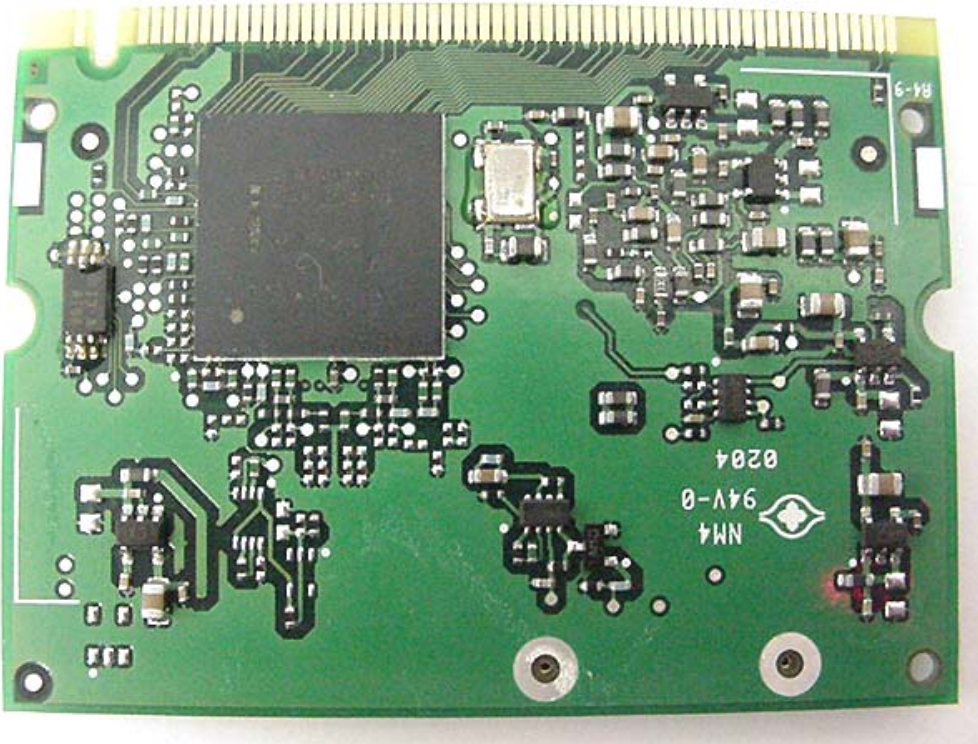

**INTERNAL DUT PHOTOGRAPHS**  
DUT with Intel Pro 2200BG 802.11b/g WLAN Mini-PCI Card

**INTERNAL DUT PHOTOGRAPHS**  
DUT with Intel Pro 2200BG 802.11b/g WLAN Mini-PCI Card

**INTERNAL DUT PHOTOGRAPHS**  
DUT with Intel Pro 2200BG 802.11b/g WLAN Mini-PCI Card

**INTERNAL DUT PHOTOGRAPHS**  
Intel Pro 2200BG 802.11b/g WLAN Mini-PCI Card

Front

Back

**INTERNAL DUT PHOTOGRAPHS**  
Intel Pro 2200BG 802.11b/g WLAN Mini-PCI Card

Front with Shielding

Back

**INTERNAL DUT PHOTOGRAPHS**  
Intel Pro 2200BG 802.11b/g WLAN Mini-PCI Card

Front with Shielding Removed

**INTERNAL DUT PHOTOGRAPHS**  
Dual Internal Antennas for Intel Pro 2200BG WLAN

Primary Antenna (Transmit and Receive)

Auxiliary Antenna (Receive only)

**INTERNAL DUT PHOTOGRAPHS**  
Dual Internal Antennas for Intel Pro 2200BG WLAN