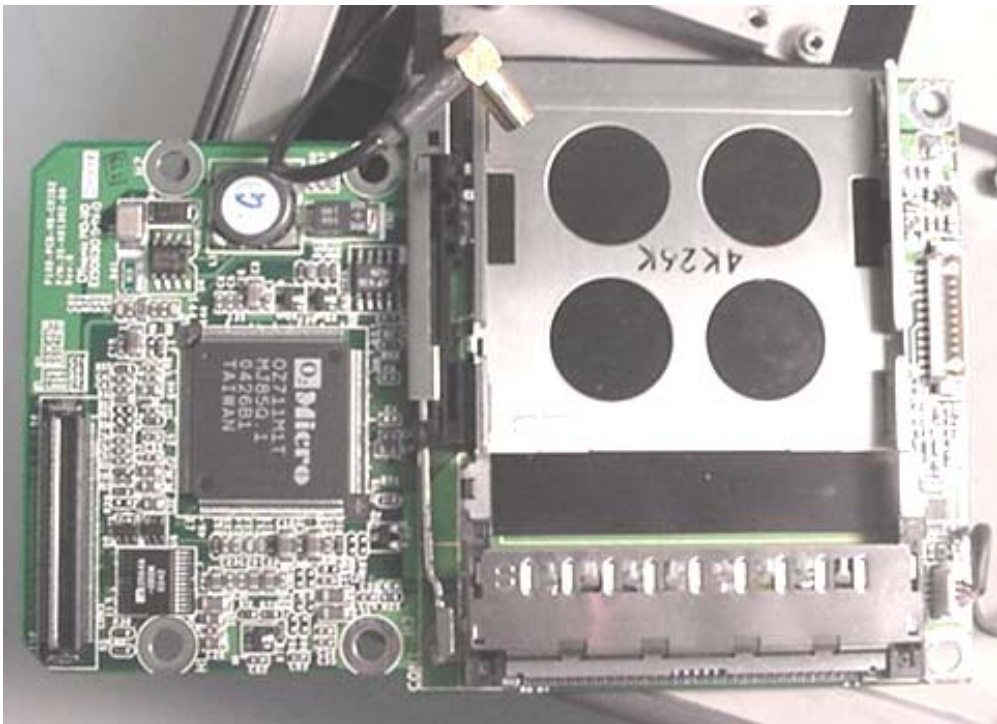

**INTERNAL DUT PHOTOGRAPHS**  
Cradle Contact Board

**INTERNAL DUT PHOTOGRAPHS**  
**DUT with Sierra Wireless AirCard 860 PCMCIA Modem**

**INTERNAL DUT PHOTOGRAPHS**  
DUT with Sierra Wireless AirCard 860 PCMCIA Modem

**INTERNAL DUT PHOTOGRAPHS**  
**Sierra Wireless AirCard 860 PCMCIA Modem**

**INTERNAL DUT PHOTOGRAPHS**  
**Sierra Wireless AirCard 860 PCMCIA Modem**

**INTERNAL DUT PHOTOGRAPHS**  
Sierra Wireless AirCard 860 PCMCIA Modem

**INTERNAL DUT PHOTOGRAPHS**  
DUT with Intel Pro 2200BG 802.11b/g WLAN Mini-PCI Card

**INTERNAL DUT PHOTOGRAPHS**  
DUT with Intel Pro 2200BG 802.11b/g WLAN Mini-PCI Card

**INTERNAL DUT PHOTOGRAPHS**  
DUT with Intel Pro 2200BG 802.11b/g WLAN Mini-PCI Card