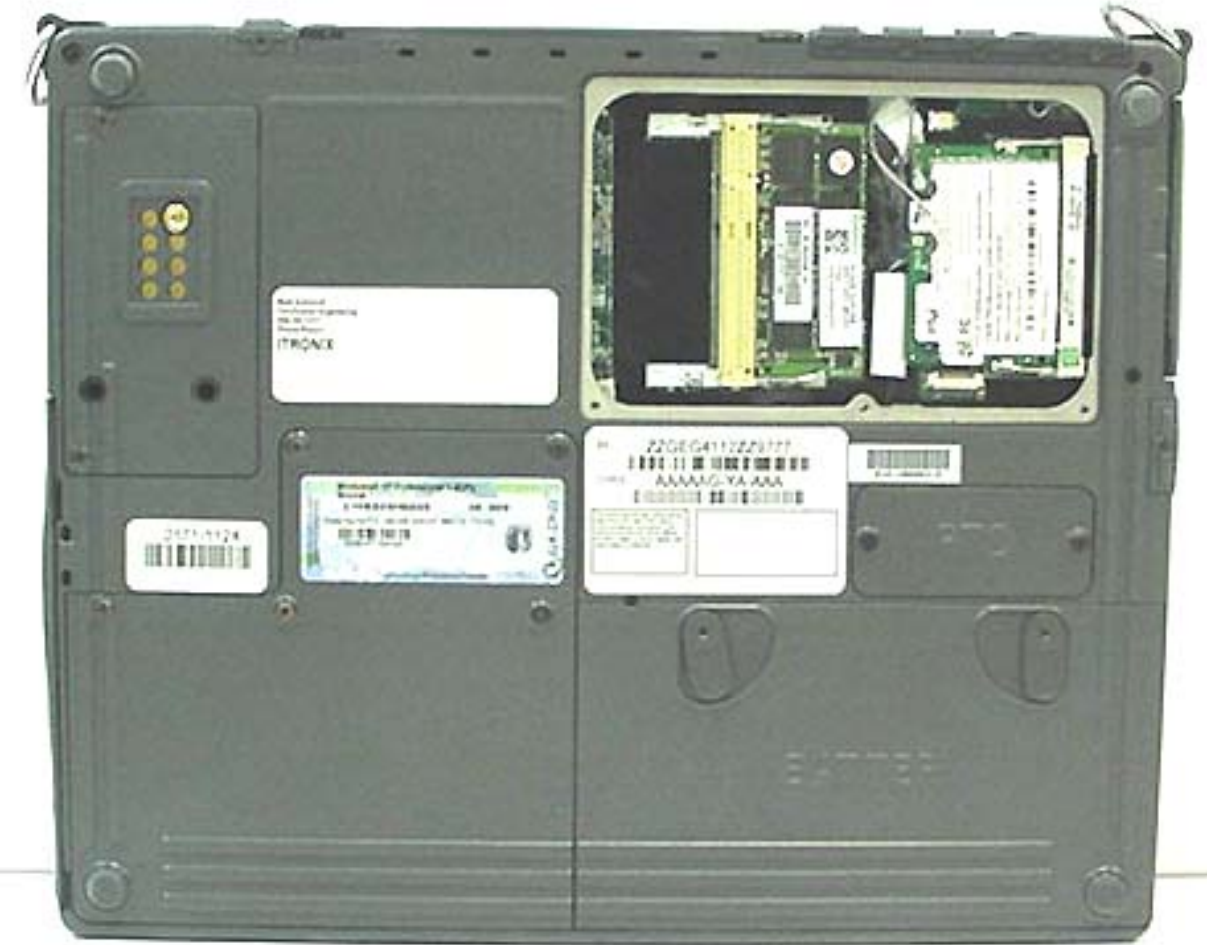

**INTERNAL DUT PHOTOGRAPHS**  
Cradle Contact Board

**INTERNAL DUT PHOTOGRAPHS**  
**DUT with Sierra Wireless AirCard 860 PCMCIA Modem**

**INTERNAL DUT PHOTOGRAPHS**  
DUT with Sierra Wireless AirCard 860 PCMCIA Modem

**INTERNAL DUT PHOTOGRAPHS**  
**Sierra Wireless AirCard 860 PCMCIA Modem**

**INTERNAL DUT PHOTOGRAPHS**  
**Sierra Wireless AirCard 860 PCMCIA Modem**

**INTERNAL DUT PHOTOGRAPHS**  
Sierra Wireless AirCard 860 PCMCIA Modem

**INTERNAL DUT PHOTOGRAPHS**  
DUT with Intel Pro 2200BG 802.11b/g WLAN Mini-PCI Card

**INTERNAL DUT PHOTOGRAPHS**  
DUT with Intel Pro 2200BG 802.11b/g WLAN Mini-PCI Card

**INTERNAL DUT PHOTOGRAPHS**  
DUT with Intel Pro 2200BG 802.11b/g WLAN Mini-PCI Card