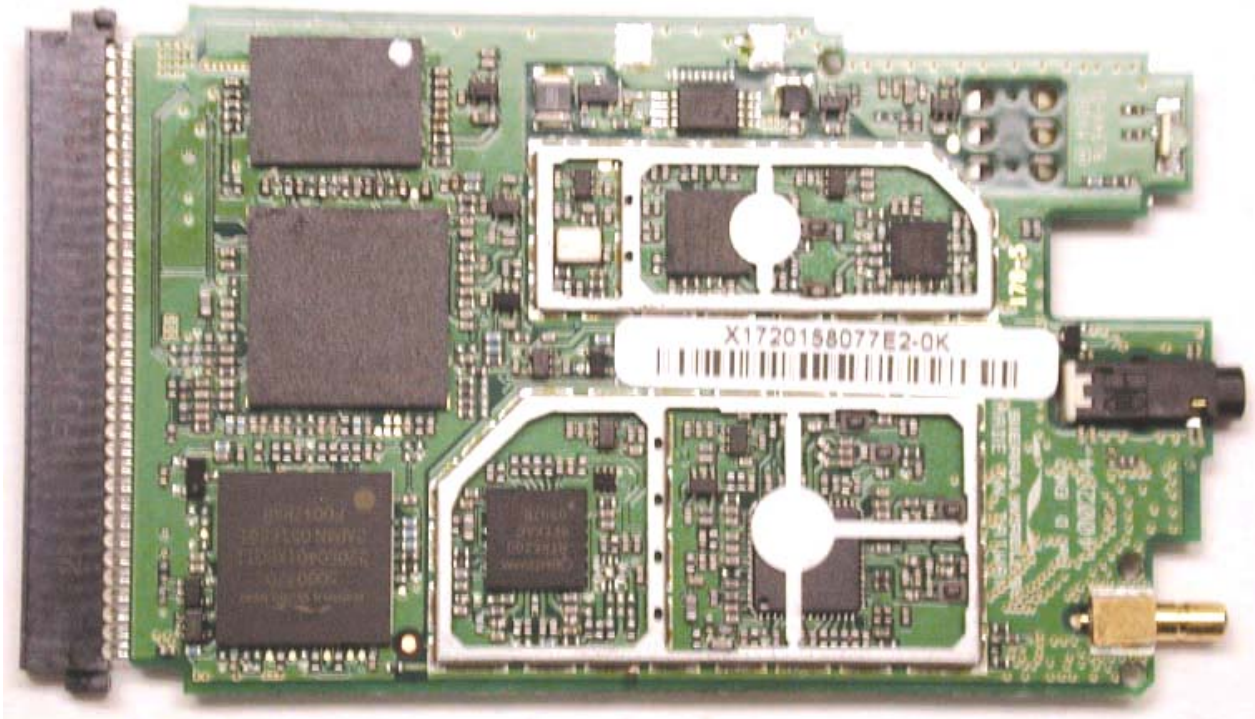

**INTERNAL DUT PHOTOGRAPHS**  
Cradle Contact Board

**INTERNAL DUT PHOTOGRAPHS**  
**DUT with Sierra Wireless AirCard 860 PCMCIA Modem**

**INTERNAL DUT PHOTOGRAPHS**  
DUT with Sierra Wireless AirCard 860 PCMCIA Modem

**INTERNAL DUT PHOTOGRAPHS**  
**Sierra Wireless AirCard 860 PCMCIA Modem**

**INTERNAL DUT PHOTOGRAPHS**  
**Sierra Wireless AirCard 860 PCMCIA Modem**

**INTERNAL DUT PHOTOGRAPHS**  
Sierra Wireless AirCard 860 PCMCIA Modem

**INTERNAL DUT PHOTOGRAPHS**  
DUT with Intel Pro 2200BG 802.11b/g WLAN Mini-PCI Card

**INTERNAL DUT PHOTOGRAPHS**  
DUT with Intel Pro 2200BG 802.11b/g WLAN Mini-PCI Card

**INTERNAL DUT PHOTOGRAPHS**  
DUT with Intel Pro 2200BG 802.11b/g WLAN Mini-PCI Card