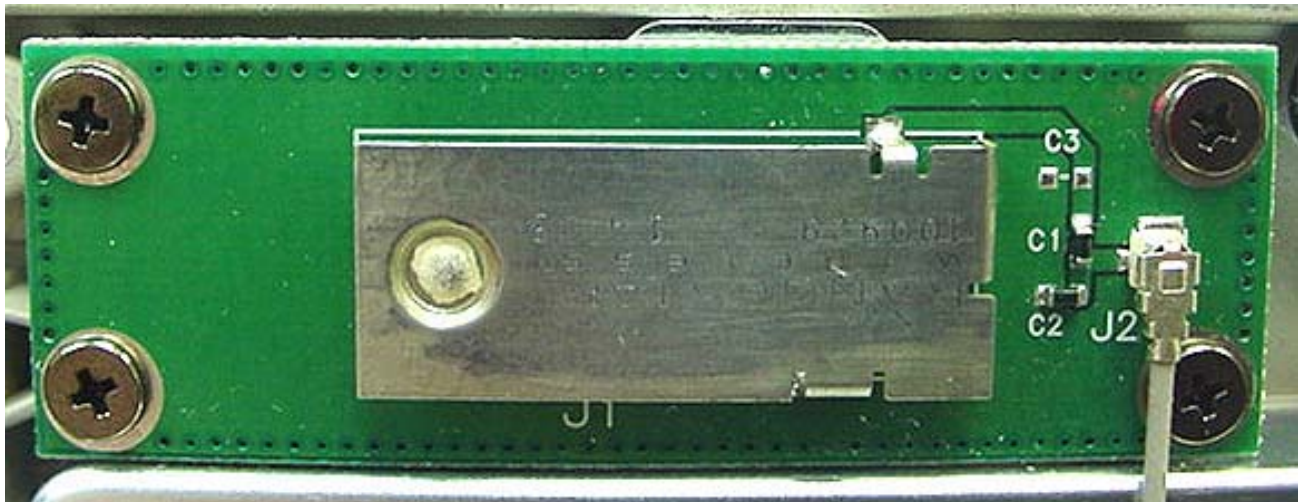

WLAN Primary Antenna