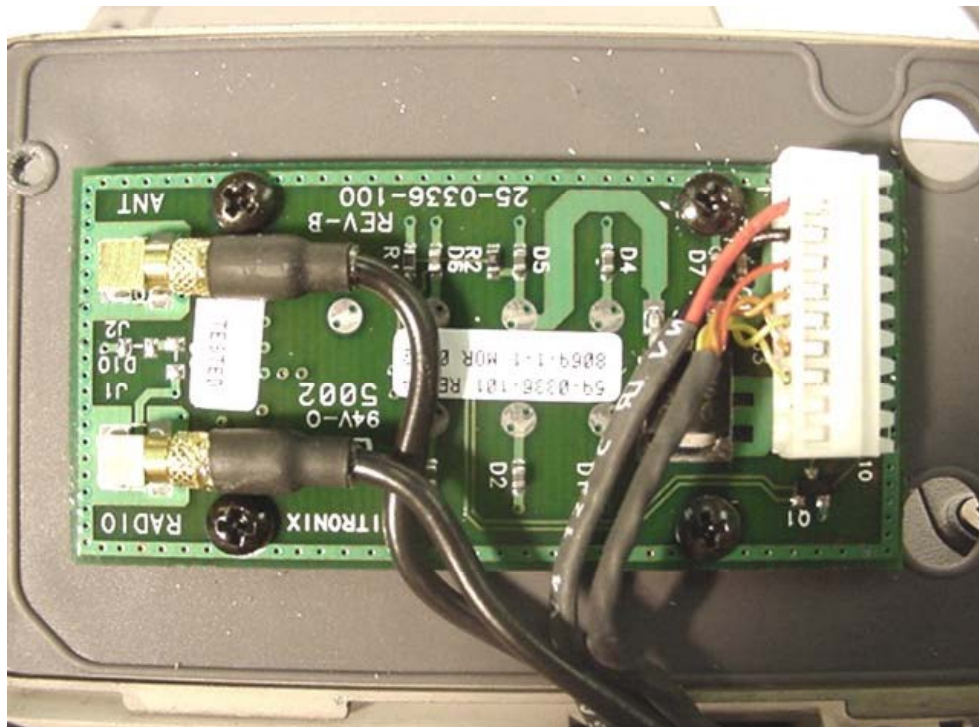

INTERNAL DUT PHOTOGRAPHS
Cradle Contact Board

INTERNAL DUT PHOTOGRAPHS
Sierra Wireless AirCard 775 GSM GPRS/EDGE PCMCIA Modem

INTERNAL DUT PHOTOGRAPHS
Sierra Wireless AirCard 775 GSM GPRS/EDGE PCMCIA Modem

INTERNAL DUT PHOTOGRAPHS
Sierra Wireless AirCard 775 GSM GPRS/EDGE PCMCIA Modem

INTERNAL DUT PHOTOGRAPHS
Sierra Wireless AirCard 775 GSM GPRS/EDGE PCMCIA Modem

INTERNAL DUT PHOTOGRAPHS
Sierra Wireless AirCard 775 GSM GPRS/EDGE PCMCIA Modem