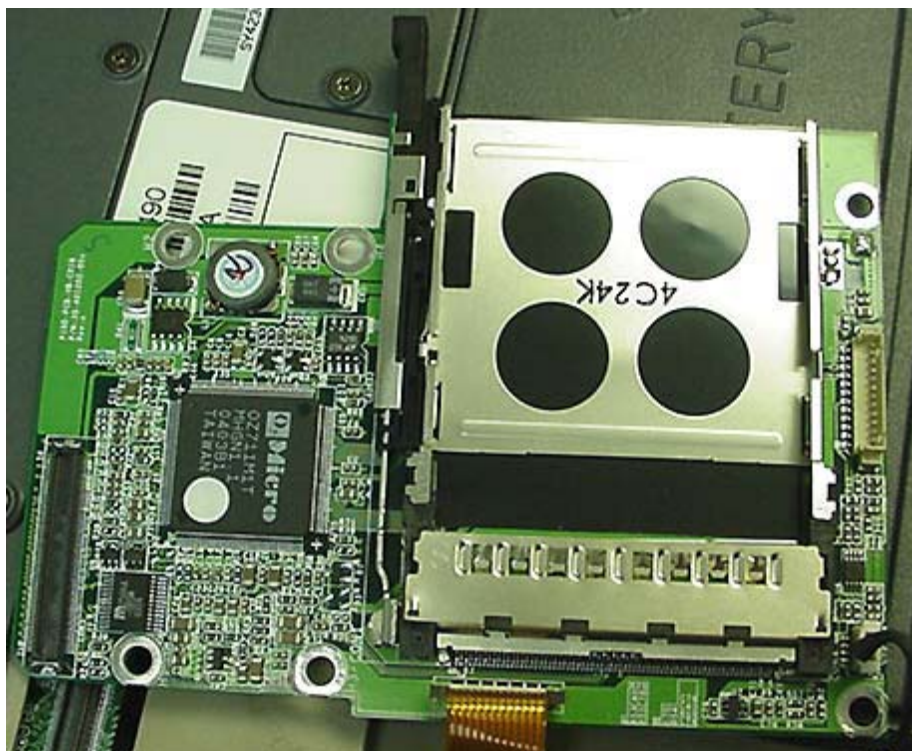

INTERNAL DUT PHOTOGRAPHS
Cradle Contact Board

INTERNAL DUT PHOTOGRAPHS
Sierra Wireless AirCard 775 GSM GPRS/EDGE PCMCIA Modem

INTERNAL DUT PHOTOGRAPHS
Sierra Wireless AirCard 775 GSM GPRS/EDGE PCMCIA Modem

INTERNAL DUT PHOTOGRAPHS
Sierra Wireless AirCard 775 GSM GPRS/EDGE PCMCIA Modem

INTERNAL DUT PHOTOGRAPHS
Sierra Wireless AirCard 775 GSM GPRS/EDGE PCMCIA Modem

INTERNAL DUT PHOTOGRAPHS
Sierra Wireless AirCard 775 GSM GPRS/EDGE PCMCIA Modem