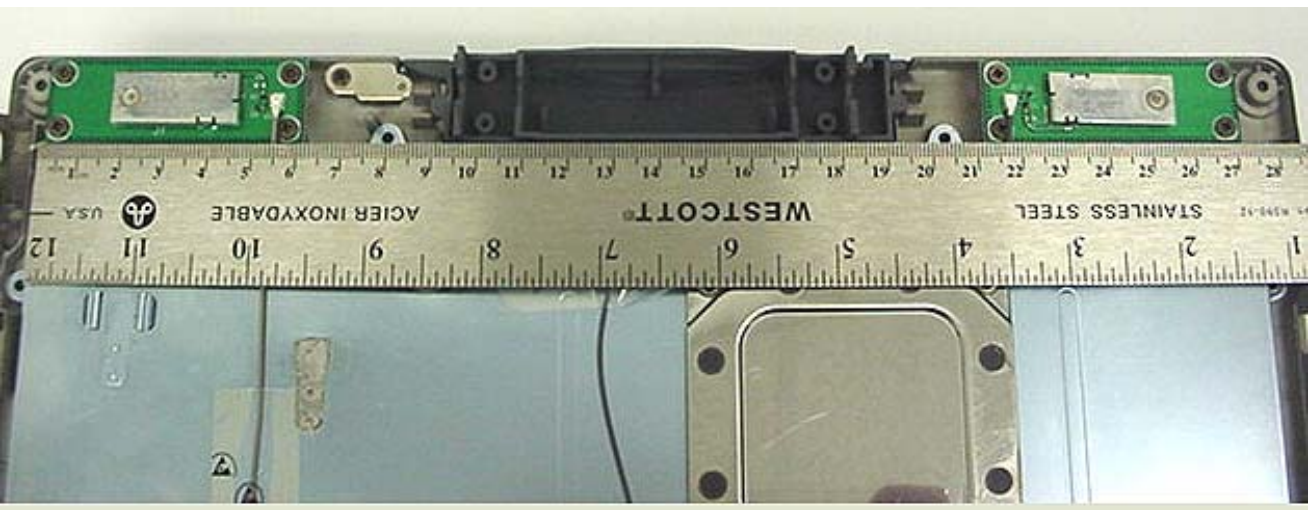

Spacing between WLAN Dual Antennas