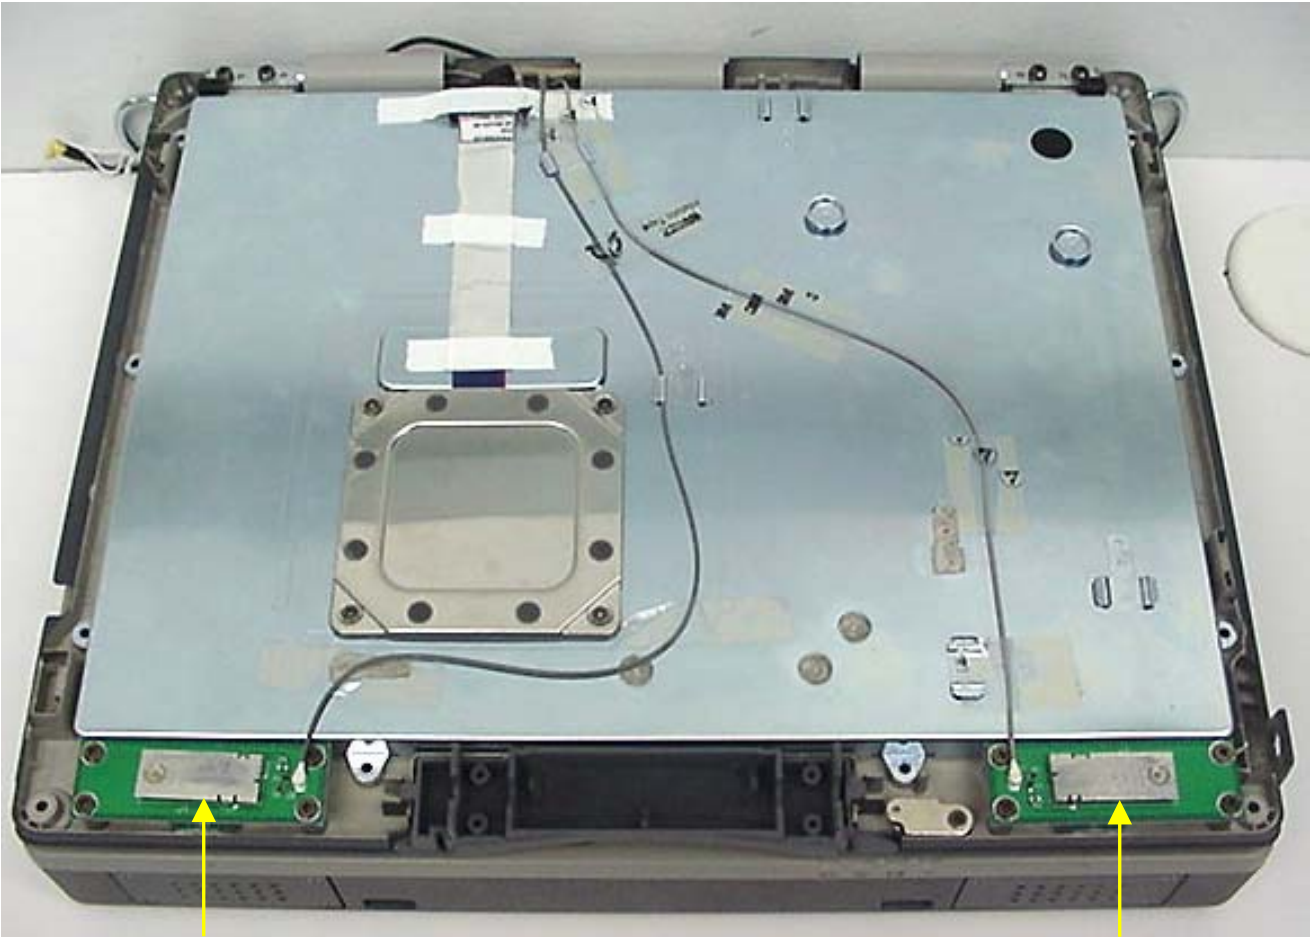

INTERNAL DUT PHOTOGRAPHS
Intel Pro 2200BG WLAN

INTERNAL DUT PHOTOGRAPHS
Intel Pro 2200BG WLAN

INTERNAL DUT PHOTOGRAPHS
Intel Pro 2200BG WLAN

Front

Back

INTERNAL DUT PHOTOGRAPHS
Intel Pro 2200BG WLAN

Front with Shielding

Back

INTERNAL DUT PHOTOGRAPHS
Intel Pro 2200BG WLAN

Front with Shielding Removed

INTERNAL DUT PHOTOGRAPHS
Dual Internal Antennas for Intel Pro 2200BG WLAN

Left Side Antenna
(Auxiliary)

Back Side of LCD Display