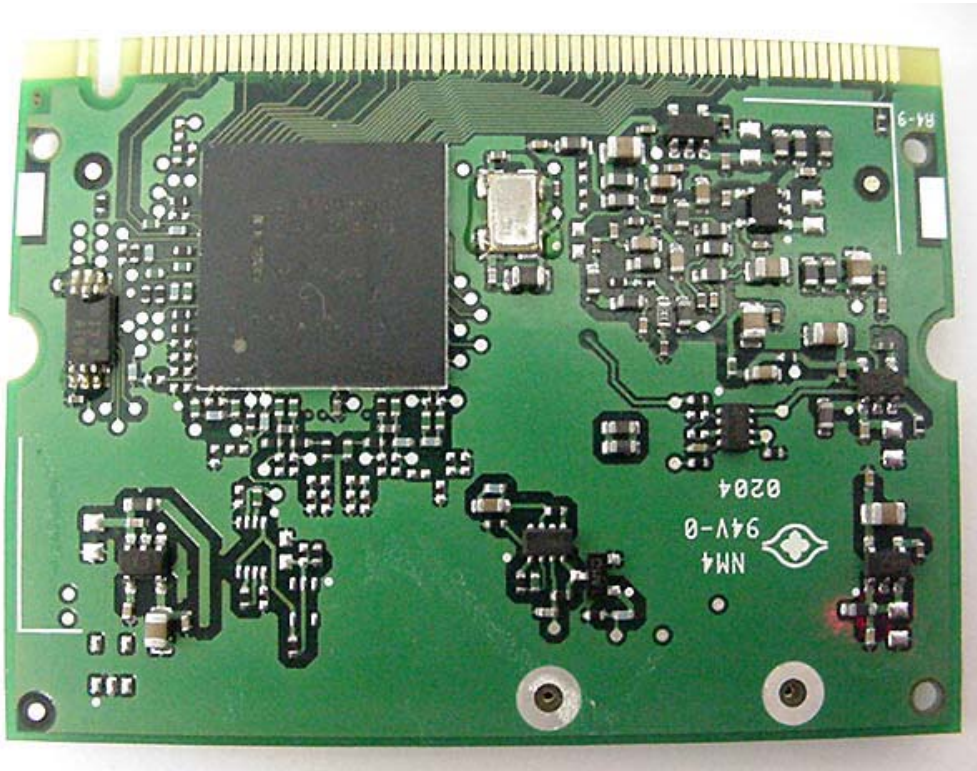

INTERNAL DUT PHOTOGRAPHS
Sierra Wireless AirCard 775 GSM GPRS/EDGE PCMCIA Modem

044004-012

SIERRA WIRELESS

p/n 3000874

010-S4

C708
C707

022
202009 018 2003
1400002
Mitsubishi Electric
TSC31

INTERNAL DUT PHOTOGRAPHS
Intel Pro 2200BG WLAN

INTERNAL DUT PHOTOGRAPHS
Intel Pro 2200BG WLAN

INTERNAL DUT PHOTOGRAPHS
Intel Pro 2200BG WLAN

INTERNAL DUT PHOTOGRAPHS
Intel Pro 2200BG WLAN

Front

Back

INTERNAL DUT PHOTOGRAPHS
Intel Pro 2200BG WLAN

Front with Shielding

Back

INTERNAL DUT PHOTOGRAPHS
Intel Pro 2200BG WLAN

Front with Shielding Removed

INTERNAL DUT PHOTOGRAPHS
Dual Internal Antennas for Intel Pro 2200BG WLAN

Left Side Antenna
(Auxiliary)

Back Side of LCD Display