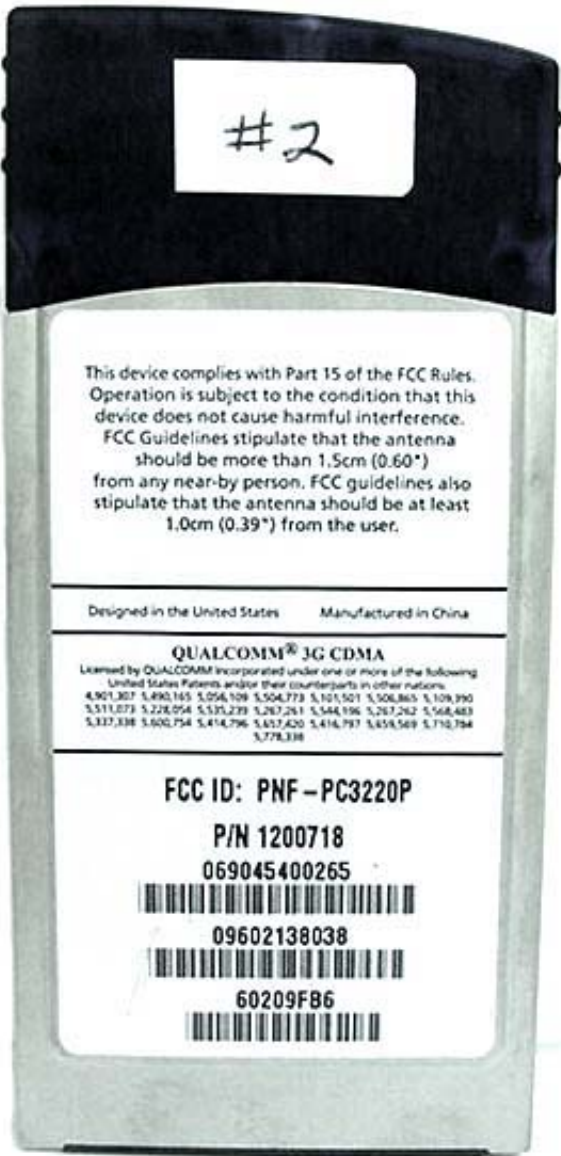

INTERNAL DUT PHOTOGRAPHS
Cradle Contact Board

INTERNAL DUT PHOTOGRAPHS
Sierra Wireless AirCard 580 Dual-Band CDMA PCMCIA Modem

INTERNAL DUT PHOTOGRAPHS
Sierra Wireless AirCard 580 Dual-Band CDMA PCMCIA Modem

INTERNAL DUT PHOTOGRAPHS
Sierra Wireless AirCard 580 Dual-Band CDMA PCMCIA Modem

INTERNAL DUT PHOTOGRAPHS
Sierra Wireless AirCard 580 Dual-Band CDMA PCMCIA Modem

INTERNAL DUT PHOTOGRAPHS
Sierra Wireless AirCard 580 Dual-Band CDMA PCMCIA Modem