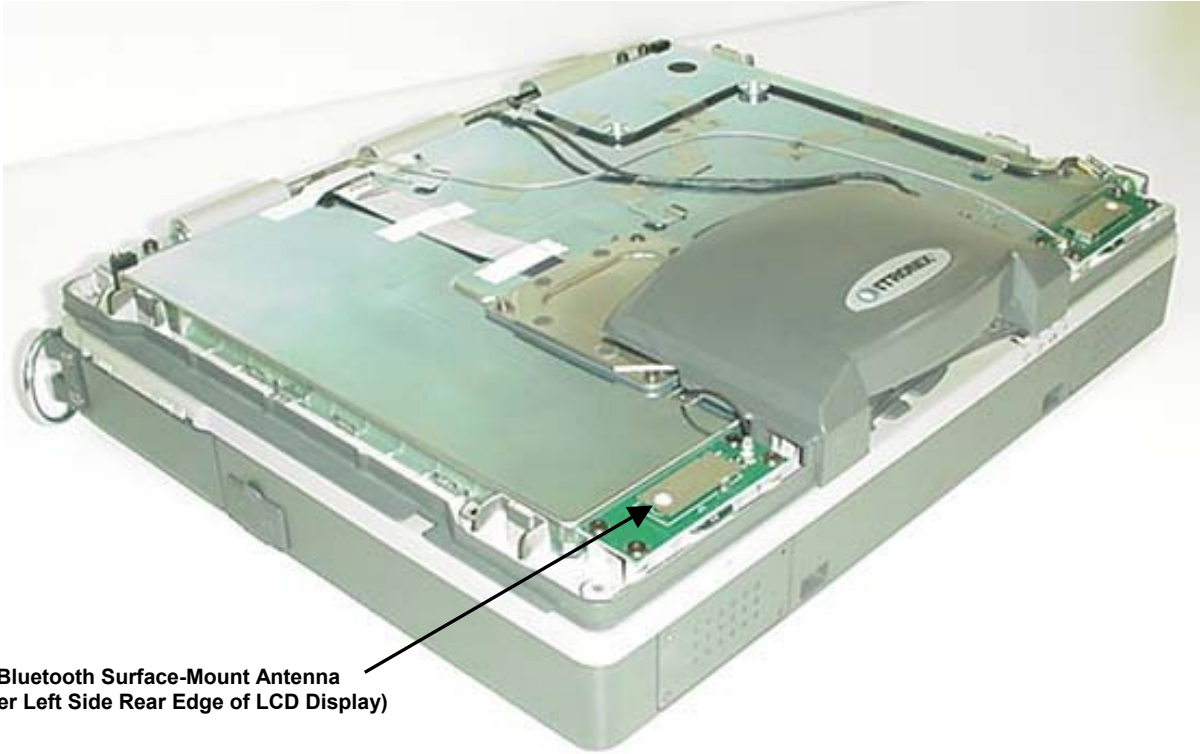

Bluetooth Transmitter

Bluetooth Transmitter

INTERNAL DUT PHOTOGRAPHS
Cirronet BT2022 Bluetooth

INTERNAL DUT PHOTOGRAPHS
Cirronet BT2022 Bluetooth

INTERNAL DUT PHOTOGRAPHS
Internal Surface-Mount Antennas for WLAN and Bluetooth

Bluetooth Surface-Mount Antenna
(Upper Left Side Rear Edge of LCD Display)

WLAN Surface-Mount Antenna
(Upper Right Side Rear Edge of LCD Display)

INTERNAL DUT PHOTOGRAPHS
Internal Surface-Mount Antennas for WLAN & Bluetooth