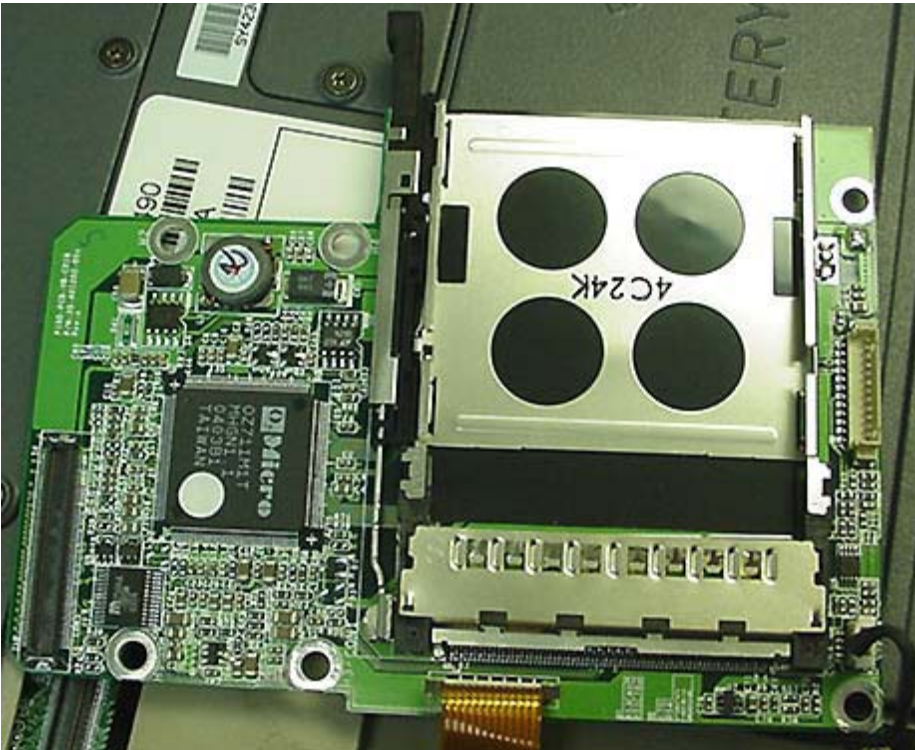

INTERNAL DUT PHOTOGRAPHS
Cradle Contact Board

INTERNAL DUT PHOTOGRAPHS
Sierra Wireless AirCard 775 GSM GPRS/EDGE PCMCIA Modem

INTERNAL DUT PHOTOGRAPHS
Sierra Wireless AirCard 775 GSM GPRS/EDGE PCMCIA Modem

INTERNAL DUT PHOTOGRAPHS
Sierra Wireless AirCard 775 GSM GPRS/EDGE PCMCIA Modem

INTERNAL DUT PHOTOGRAPHS
Sierra Wireless AirCard 775 GSM GPRS/EDGE PCMCIA Modem

INTERNAL DUT PHOTOGRAPHS
Sierra Wireless AirCard 775 GSM GPRS/EDGE PCMCIA Modem