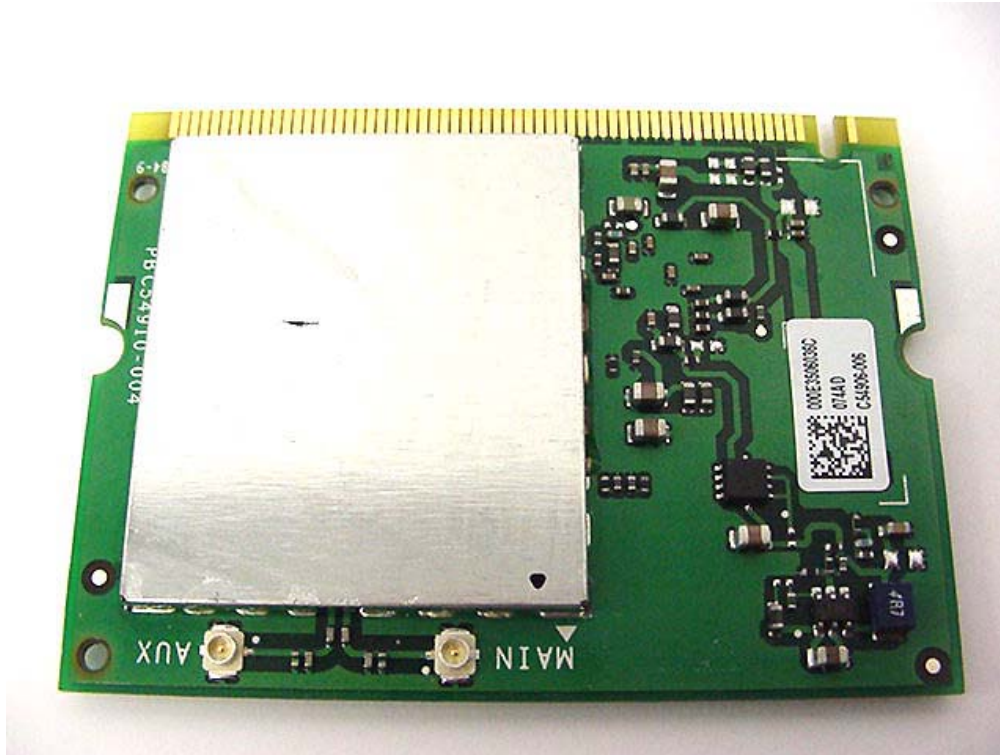

INTERNAL DUT PHOTOGRAPHS
Sierra Wireless AirCard 775 GSM GPRS/EDGE PCMCIA Modem

044004-012

SIERRA WIRELESS
p/n 3000874

010-S4

C708
C707

INTERNAL DUT PHOTOGRAPHS
Intel Pro 2200BG 802.11b/g WLAN

INTERNAL DUT PHOTOGRAPHS
Intel Pro 2200BG 802.11b/g WLAN

INTERNAL DUT PHOTOGRAPHS
Intel Pro 2200BG 802.11b/g WLAN

INTERNAL DUT PHOTOGRAPHS
Intel Pro 2200BG 802.11b/g WLAN

Front

Back

INTERNAL DUT PHOTOGRAPHS
Intel Pro 2200BG 802.11b/g WLAN

Front with Shielding

Back

INTERNAL DUT PHOTOGRAPHS
Intel Pro 2200BG 802.11b/g WLAN

Front with Shielding Removed

INTERNAL DUT PHOTOGRAPHS
Cirronet BT2022 Bluetooth

Bluetooth Antenna

Bluetooth Transmitter

INTERNAL DUT PHOTOGRAPHS
Cirronet BT2022 Bluetooth