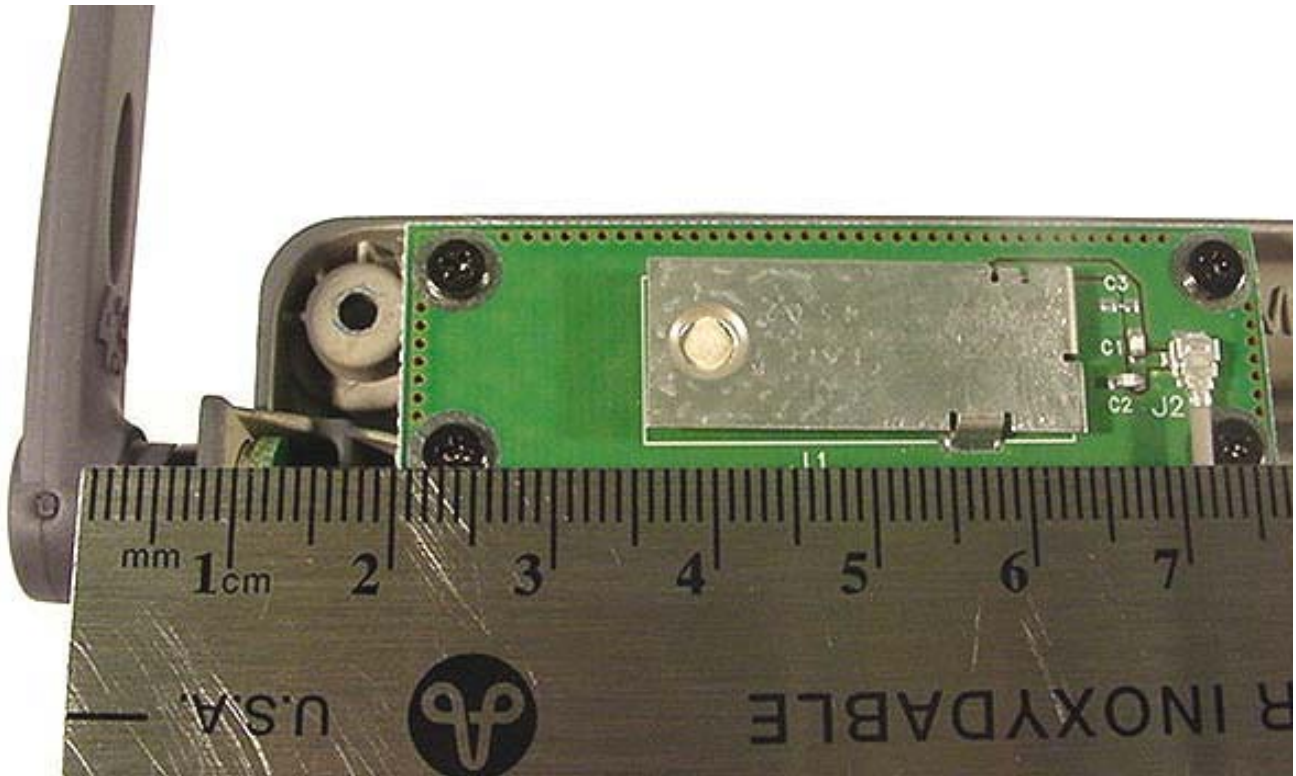

Bluetooth Surface-Mount Antenna
(Upper Left Side Rear Edge of LCD Display)

WLAN Surface-Mount Antenna
(Upper Right Side Rear Edge of LCD Display)

INTERNAL DUT PHOTOGRAPHS
Internal Surface-Mount Antennas for WLAN & Bluetooth

RangeStar Surface-Mount Antenna P/N: 100929 (WLAN)

RangeStar Surface-Mount Antenna P/N: 100929 (Bluetooth)

INTERNAL DUT PHOTOGRAPHS
Internal Surface-Mount Antennas for WLAN & Bluetooth

Distance at LCD back-side between swivel dipole antenna feed/swivel-joint and WLAN surface-mount antenna