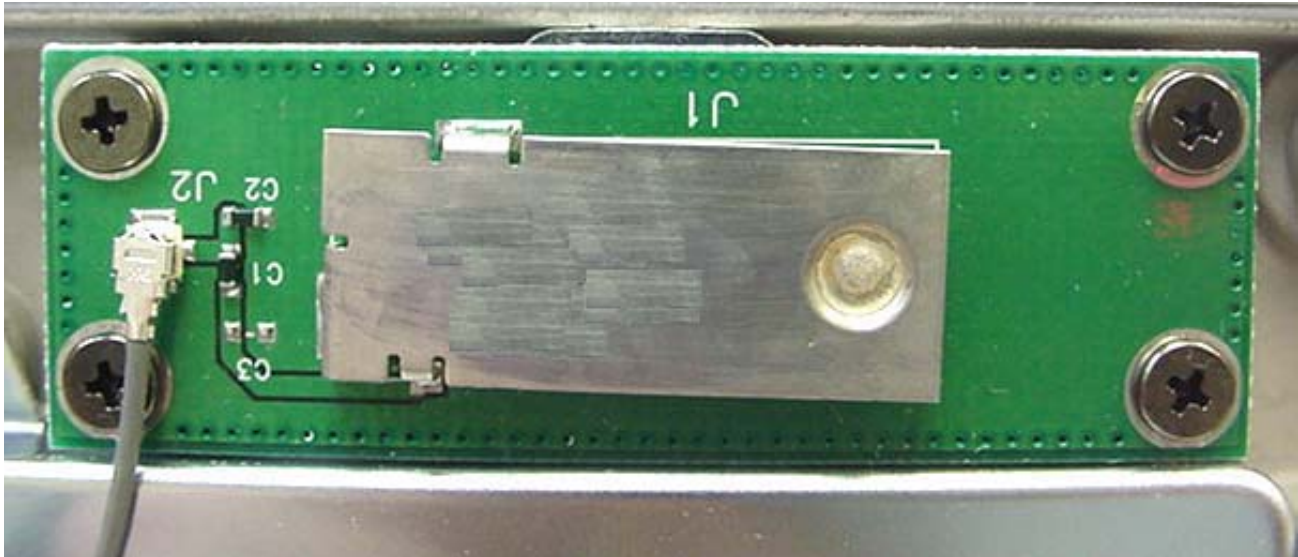

Bluetooth Surface-Mount Antenna
(Upper Left Side Rear Edge of LCD Display)

WLAN Surface-Mount Antenna
(Upper Right Side Rear Edge of LCD Display)

INTERNAL DUT PHOTOGRAPHS
Internal Surface-Mount Antennas for WLAN & Bluetooth

RangeStar Surface-Mount Antenna P/N: 100929 (WLAN)

RangeStar Surface-Mount Antenna P/N: 100929 (Bluetooth)

INTERNAL DUT PHOTOGRAPHS
Internal Surface-Mount Antennas for WLAN & Bluetooth

Distance at LCD back-side between swivel dipole antenna feed/swivel-joint and WLAN surface-mount antenna

INTERNAL DUT PHOTOGRAPHS
Internal Surface-Mount Antennas for WLAN & Bluetooth

RangeStar Surface-Mount Antenna P/N: 100929 (Bluetooth)

RangeStar Surface-Mount Antenna P/N: 100929 (WLAN)