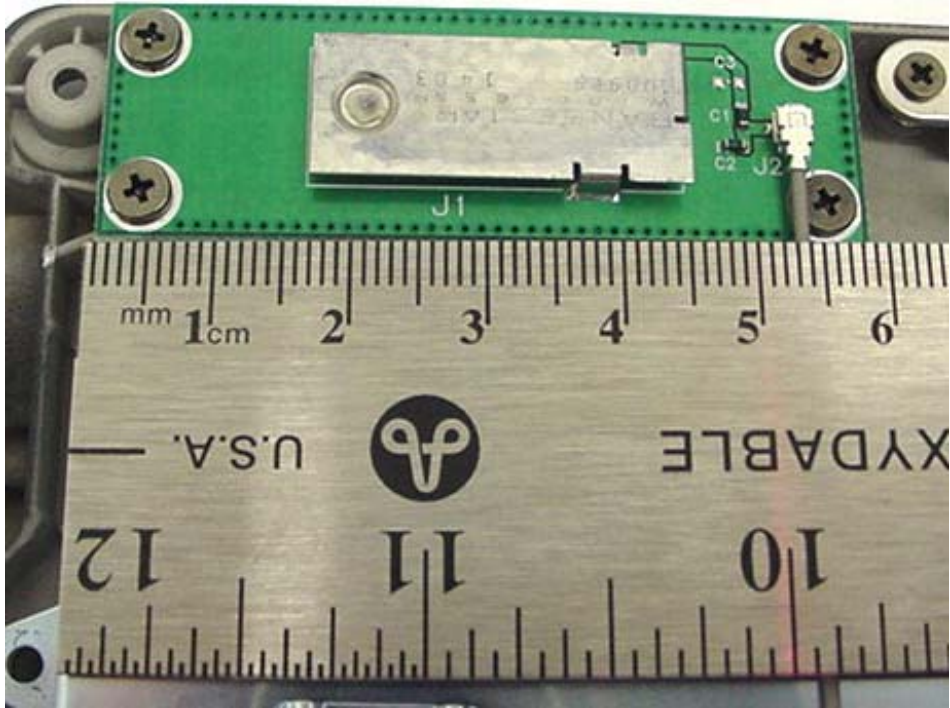

INTERNAL DUT PHOTOGRAPHS
Internal Surface-Mount Antennas for WLAN & Bluetooth

RangeStar Surface-Mount Antenna P/N: 100929 (WLAN)