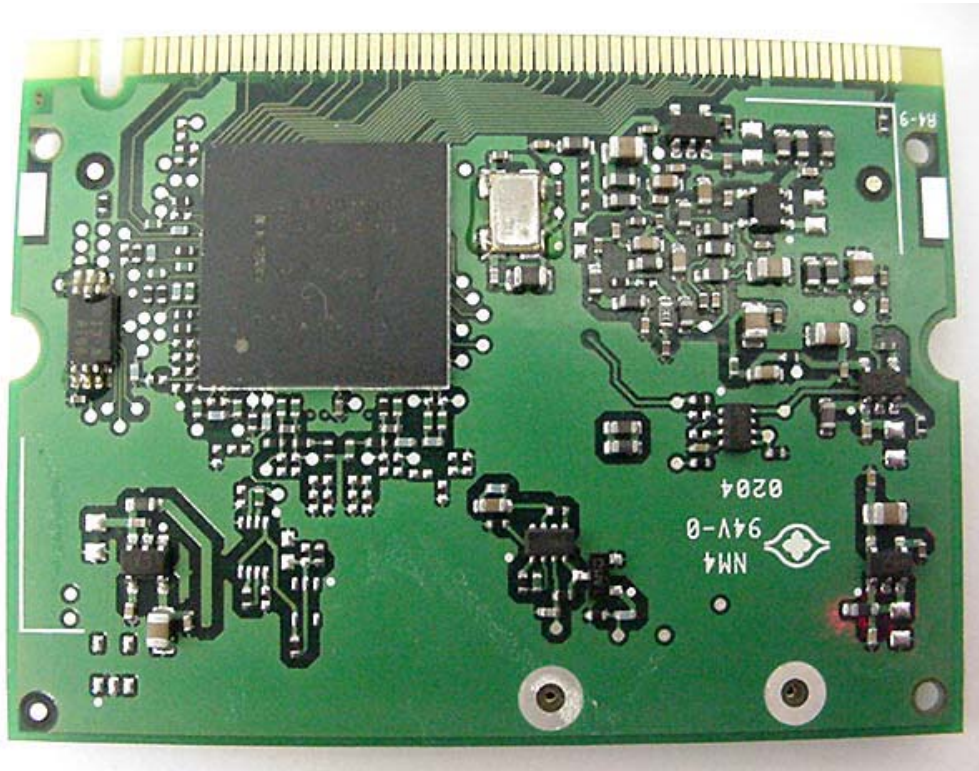

INTERNAL DUT PHOTOGRAPHS
Sierra Wireless AirCard 775 GSM GPRS/EDGE PCMCIA Modem

044004-012

SIERRA WIRELESS
p/n 3000874

010-S4

C708
C707

INTERNAL DUT PHOTOGRAPHS
Intel Pro 2200BG 802.11b/g WLAN

INTERNAL DUT PHOTOGRAPHS
Intel Pro 2200BG 802.11b/g WLAN

INTERNAL DUT PHOTOGRAPHS
Intel Pro 2200BG 802.11b/g WLAN

INTERNAL DUT PHOTOGRAPHS
Intel Pro 2200BG 802.11b/g WLAN

Front

Back

INTERNAL DUT PHOTOGRAPHS
Intel Pro 2200BG 802.11b/g WLAN

Front with Shielding

Back

INTERNAL DUT PHOTOGRAPHS
Intel Pro 2200BG 802.11b/g WLAN

Front with Shielding Removed

INTERNAL DUT PHOTOGRAPHS
Cirronet BT2022 Bluetooth

Bluetooth Antenna

Bluetooth Transmitter

INTERNAL DUT PHOTOGRAPHS
Cirronet BT2022 Bluetooth