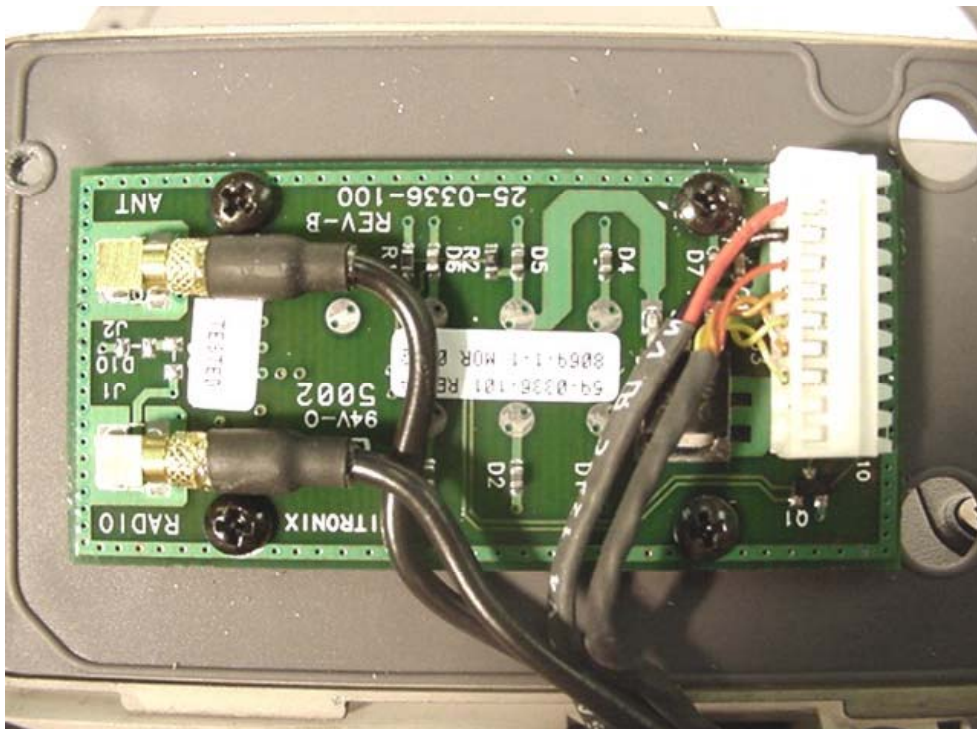

INTERNAL DUT PHOTOGRAPHS
Cradle Contact Board

INTERNAL DUT PHOTOGRAPHS
Sierra Wireless AirCard 775 GSM GPRS/EDGE PCMCIA Modem

INTERNAL DUT PHOTOGRAPHS
Sierra Wireless AirCard 775 GSM GPRS/EDGE PCMCIA Modem

INTERNAL DUT PHOTOGRAPHS
Sierra Wireless AirCard 775 GSM GPRS/EDGE PCMCIA Modem

INTERNAL DUT PHOTOGRAPHS
Sierra Wireless AirCard 775 GSM GPRS/EDGE PCMCIA Modem

INTERNAL DUT PHOTOGRAPHS
Sierra Wireless AirCard 775 GSM GPRS/EDGE PCMCIA Modem