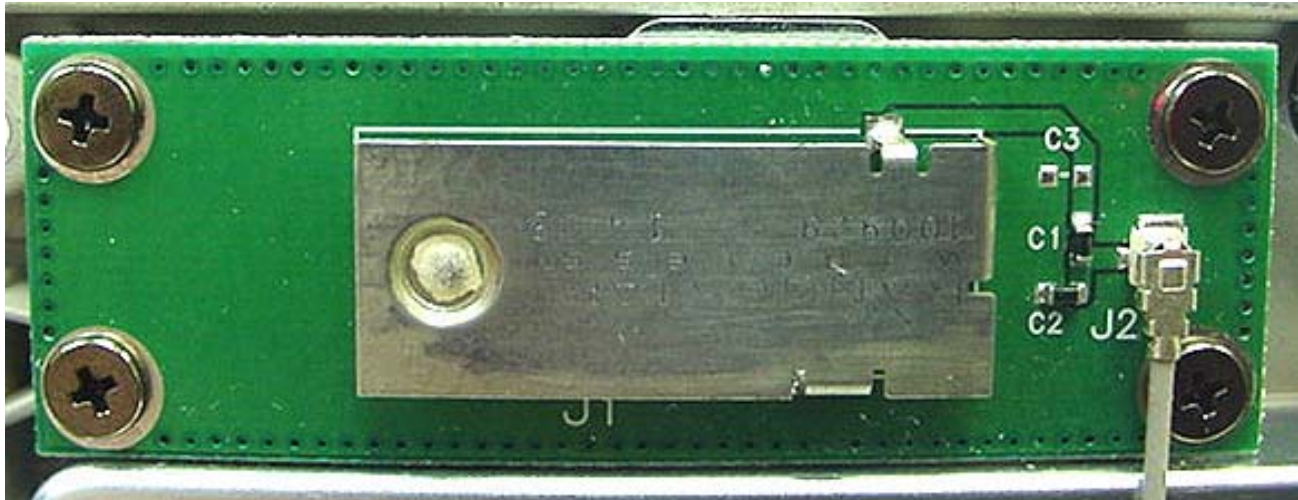

Bluetooth Surface-Mount Antenna
(Upper Left Side Rear Edge of LCD Display)

WLAN Surface-Mount Antenna
(Upper Right Side Rear Edge of LCD Display)

INTERNAL DUT PHOTOGRAPHS
Internal Surface-Mount Antennas for WLAN & Bluetooth

RangeStar Surface-Mount Antenna P/N: 100929 (WLAN)

RangeStar Surface-Mount Antenna P/N: 100929 (Bluetooth)

INTERNAL DUT PHOTOGRAPHS
Internal Surface-Mount Antennas for WLAN & Bluetooth

Distance at LCD back-side between swivel dipole antenna feed/swivel-joint and WLAN surface-mount antenna

INTERNAL DUT PHOTOGRAPHS
Internal Surface-Mount Antennas for WLAN & Bluetooth

RangeStar Surface-Mount Antenna P/N: 100929 (Bluetooth)

RangeStar Surface-Mount Antenna P/N: 100929 (WLAN)