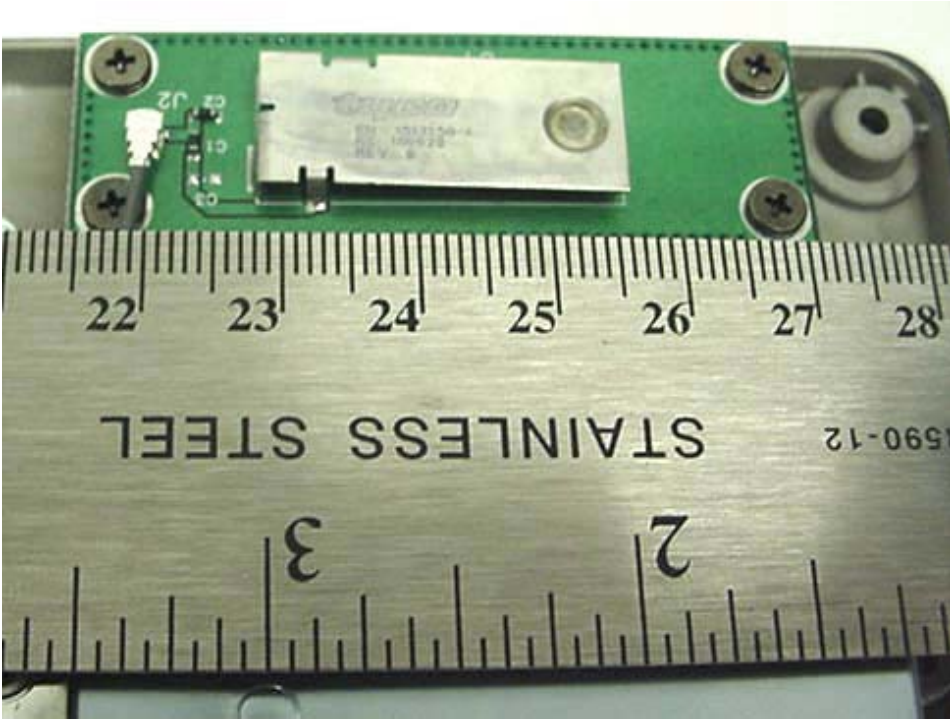

RangeStar Surface-Mount Antenna P/N: 100929 (Bluetooth)