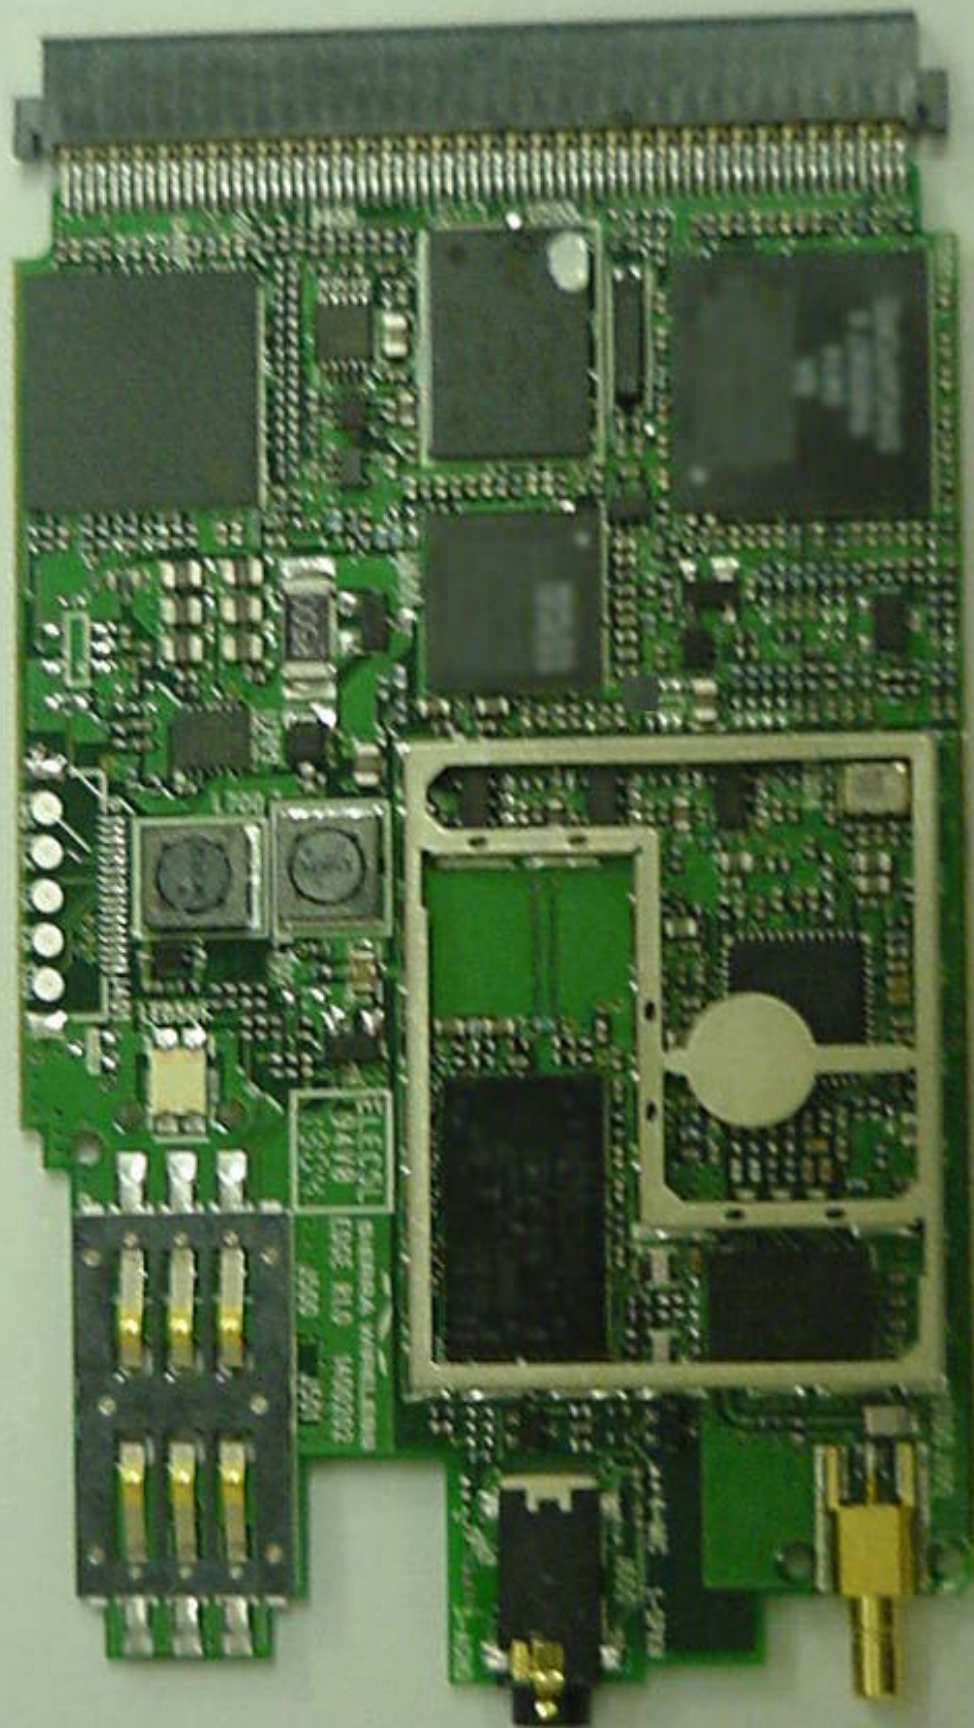

INTERNAL DUT PHOTOGRAPHS
Sierra Wireless AirCard 775 GSM GPRS/EDGE PCMCIA Modem

INTERNAL DUT PHOTOGRAPHS
Sierra Wireless AirCard 775 GSM GPRS/EDGE PCMCIA Modem

INTERNAL DUT PHOTOGRAPHS
Sierra Wireless AirCard 775 GSM GPRS/EDGE PCMCIA Modem

INTERNAL DUT PHOTOGRAPHS
Sierra Wireless AirCard 775 GSM GPRS/EDGE PCMCIA Modem

044004-012

SIERRA WIRELESS
p/n 3000874

010-S4

C708
C707

INTERNAL DUT PHOTOGRAPHS
Intel Pro 2200BG 802.11b/g WLAN

INTERNAL DUT PHOTOGRAPHS
Intel Pro 2200BG 802.11b/g WLAN

INTERNAL DUT PHOTOGRAPHS
Intel Pro 2200BG 802.11b/g WLAN

INTERNAL DUT PHOTOGRAPHS
Intel Pro 2200BG 802.11b/g WLAN

Front

Back

INTERNAL DUT PHOTOGRAPHS
Intel Pro 2200BG 802.11b/g WLAN

Front with Shielding

Back