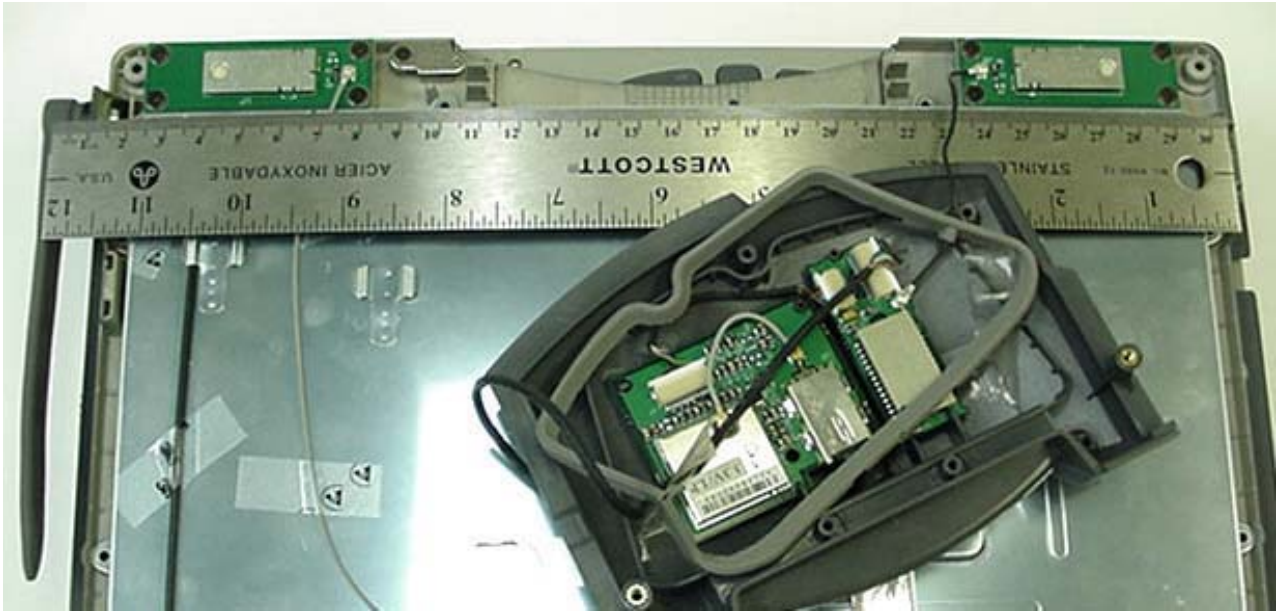

**INTERNAL DUT PHOTOGRAPHS**  
Cirronet BT2022 Bluetooth

**INTERNAL DUT PHOTOGRAPHS**  
Cirronet BT2022 Bluetooth

**INTERNAL DUT PHOTOGRAPHS**  
**Internal Surface-Mount Antennas for WLAN and Bluetooth**

**Bluetooth Surface-Mount Antenna**  
**(Upper Rear Left Side Edge of LCD Display)**

**WLAN Surface-Mount Antenna**  
**(Upper Rear Right Side Edge of LCD Display)**

**INTERNAL DUT PHOTOGRAPHS**  
Internal Surface-Mount Antennas for WLAN and Bluetooth

**Bluetooth Surface-Mount Antenna**  
(Upper Rear Left Side Edge of LCD Display)

**WLAN Surface-Mount Antenna**  
(Upper Rear Right Side Edge of LCD Display)

**INTERNAL DUT PHOTOGRAPHS**  
Internal Surface-Mount Antennas for WLAN and Bluetooth