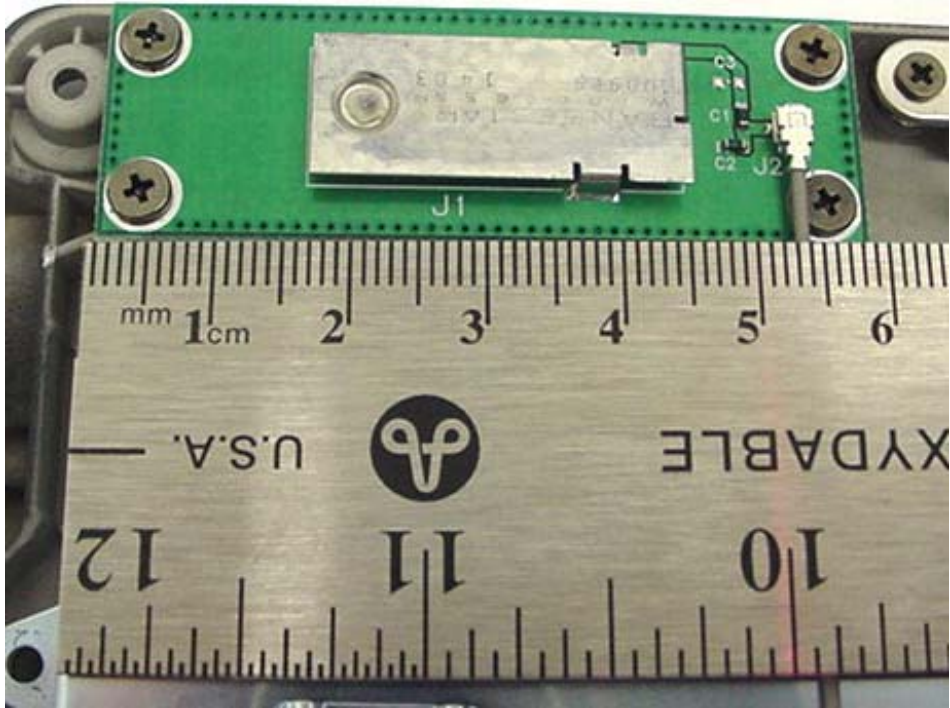

**Bluetooth Surface-Mount Antenna**  
**(Upper Rear Left Side Edge of LCD Display)**

**WLAN Surface-Mount Antenna**  
**(Upper Rear Right Side Edge of LCD Display)**

**INTERNAL DUT PHOTOGRAPHS**  
Internal Surface-Mount Antennas for WLAN and Bluetooth

**Bluetooth Surface-Mount Antenna**  
(Upper Rear Left Side Edge of LCD Display)

**WLAN Surface-Mount Antenna**  
(Upper Rear Right Side Edge of LCD Display)

**INTERNAL DUT PHOTOGRAPHS**  
Internal Surface-Mount Antennas for WLAN and Bluetooth