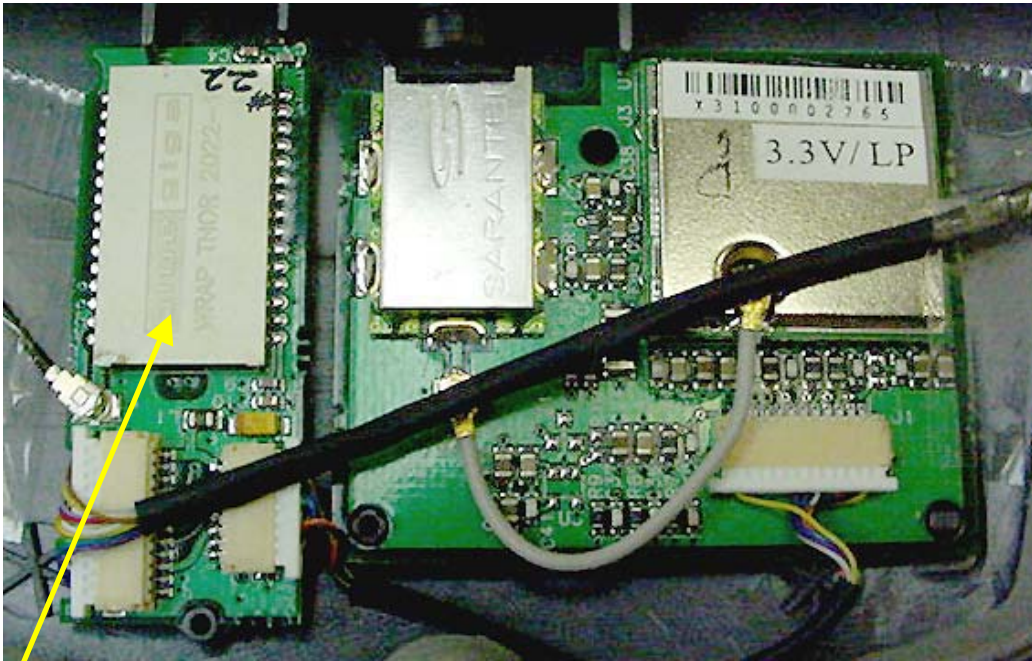

Front

Back

**INTERNAL DUT PHOTOGRAPHS**  
Intel Pro 2200BG 802.11b/g WLAN Mini-PCI Card

Front with Shielding

Back

**INTERNAL DUT PHOTOGRAPHS**  
Intel Pro 2200BG 802.11b/g WLAN Mini-PCI Card

Front with Shielding Removed

**INTERNAL DUT PHOTOGRAPHS**  
Cirronet BT2022 Bluetooth

**Bluetooth Antenna**

**Bluetooth Transmitter**

**INTERNAL DUT PHOTOGRAPHS**  
Cirronet BT2022 Bluetooth

Bluetooth Transmitter

Bluetooth Transmitter

**INTERNAL DUT PHOTOGRAPHS**  
Cirronet BT2022 Bluetooth

**INTERNAL DUT PHOTOGRAPHS**  
Cirronet BT2022 Bluetooth

**INTERNAL DUT PHOTOGRAPHS**  
**Internal Surface-Mount Antennas for WLAN and Bluetooth**