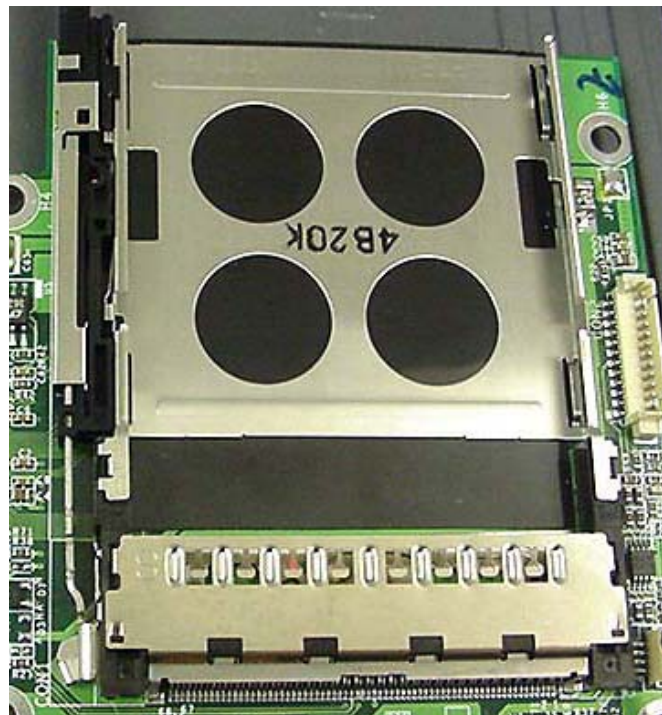

**INTERNAL DUT PHOTOGRAPHS**  
Cradle Contact Board

**INTERNAL DUT PHOTOGRAPHS**  
**Sierra Wireless AirCard 580 Dual-Band CDMA PCMCIA Modem**

**INTERNAL DUT PHOTOGRAPHS**  
**Sierra Wireless AirCard 580 Dual-Band CDMA PCMCIA Modem**

**INTERNAL DUT PHOTOGRAPHS**  
**Sierra Wireless AirCard 580 Dual-Band CDMA PCMCIA Modem**

**INTERNAL DUT PHOTOGRAPHS**  
**Sierra Wireless AirCard 580 Dual-Band CDMA PCMCIA Modem**

**INTERNAL DUT PHOTOGRAPHS**  
**Sierra Wireless AirCard 580 Dual-Band CDMA PCMCIA Modem**

**INTERNAL DUT PHOTOGRAPHS**  
**Sierra Wireless AirCard 580 Dual-Band CDMA PCMCIA Modem**

**INTERNAL DUT PHOTOGRAPHS**  
**Sierra Wireless AirCard 580 Dual-Band CDMA PCMCIA Modem**

**INTERNAL DUT PHOTOGRAPHS**  
Intel Pro 2200BG 802.11b/g WLAN Mini-PCI Card