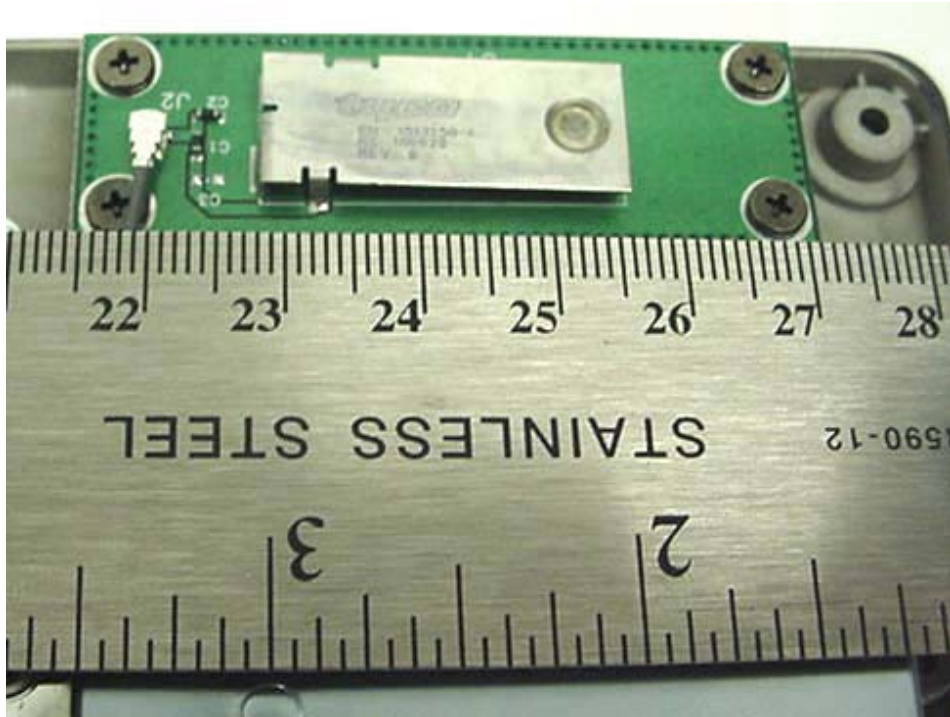

RangeStar Surface-Mount Antenna - Bluetooth