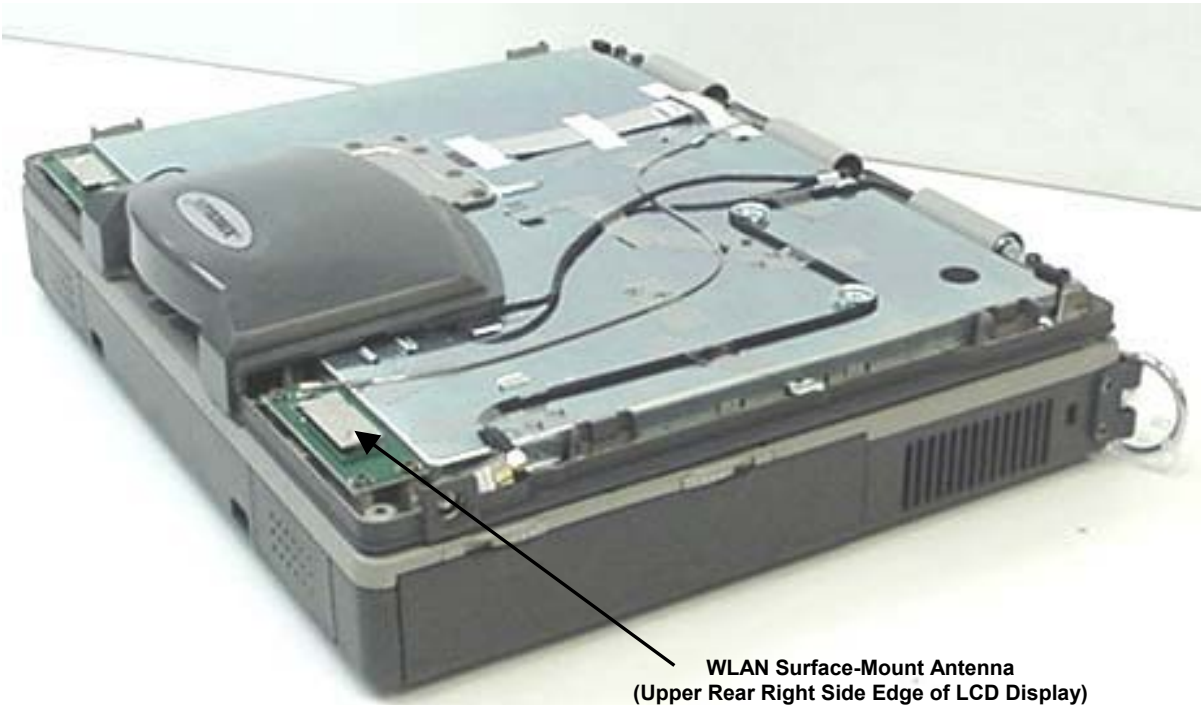

**INTERNAL DUT PHOTOGRAPHS**  
Cirronet BT2022 Bluetooth

**INTERNAL DUT PHOTOGRAPHS**  
Cirronet BT2022 Bluetooth

**INTERNAL DUT PHOTOGRAPHS**  
**Internal Surface-Mount Antennas for WLAN and Bluetooth**

**Bluetooth Surface-Mount Antenna**  
**(Upper Rear Left Side Edge of LCD Display)**

**WLAN Surface-Mount Antenna**  
**(Upper Rear Right Side Edge of LCD Display)**

**INTERNAL DUT PHOTOGRAPHS**  
Internal Surface-Mount Antennas for WLAN and Bluetooth