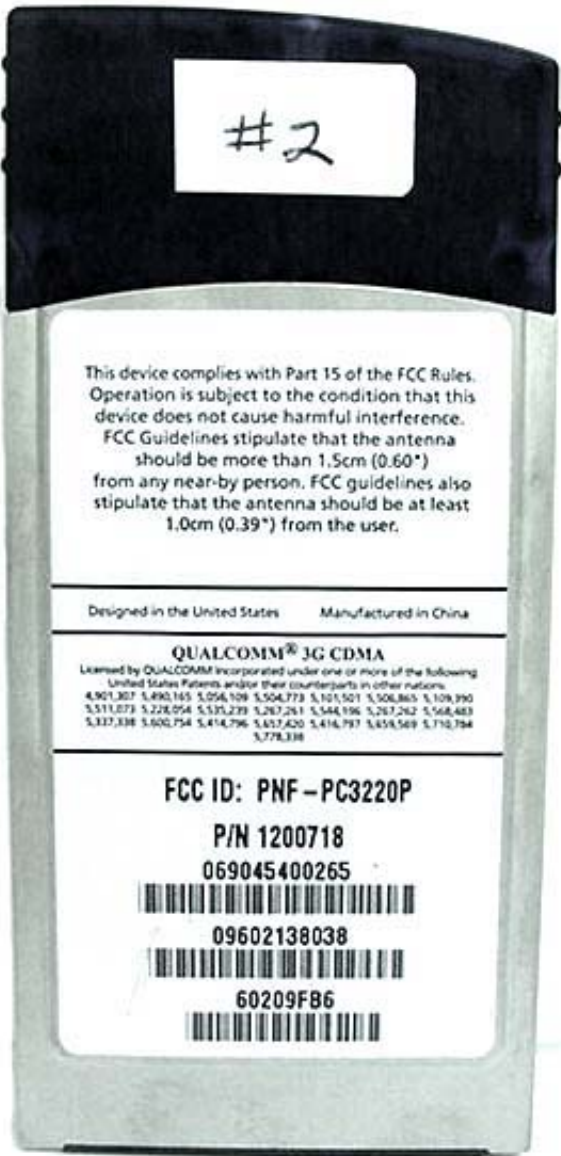

**INTERNAL DUT PHOTOGRAPHS**  
Cradle Contact Board

**INTERNAL DUT PHOTOGRAPHS**  
**Sierra Wireless AirCard 580 Dual-Band CDMA PCMCIA Modem**

**INTERNAL DUT PHOTOGRAPHS**  
**Sierra Wireless AirCard 580 Dual-Band CDMA PCMCIA Modem**

**INTERNAL DUT PHOTOGRAPHS**  
**Sierra Wireless AirCard 580 Dual-Band CDMA PCMCIA Modem**

**INTERNAL DUT PHOTOGRAPHS**  
**Sierra Wireless AirCard 580 Dual-Band CDMA PCMCIA Modem**

**INTERNAL DUT PHOTOGRAPHS**  
**Sierra Wireless AirCard 580 Dual-Band CDMA PCMCIA Modem**