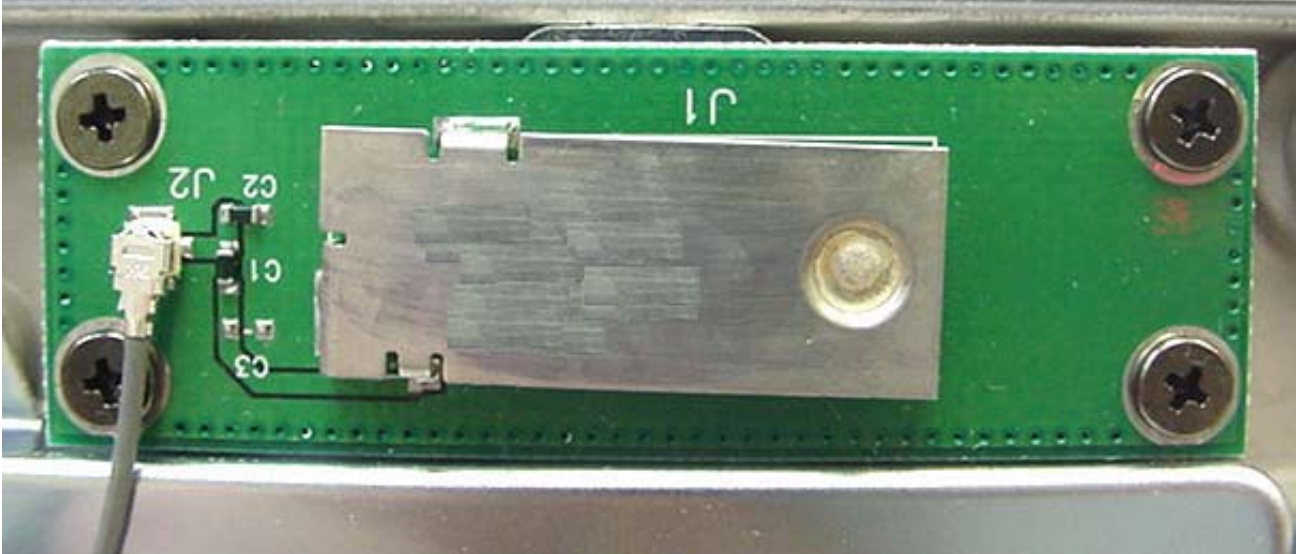

**Bluetooth Surface-Mount Antenna**  
**(Upper Rear Left Side Edge of LCD Display)**

**WLAN Surface-Mount Antenna**  
**(Upper Rear Right Side Edge of LCD Display)**

**INTERNAL DUT PHOTOGRAPHS**  
Internal Surface-Mount Antennas for WLAN and Bluetooth

**Bluetooth Surface-Mount Antenna**  
(Upper Rear Left Side Edge of LCD Display)

**WLAN Surface-Mount Antenna**  
(Upper Rear Right Side Edge of LCD Display)

**INTERNAL DUT PHOTOGRAPHS**  
Internal Surface-Mount Antennas for WLAN and Bluetooth

RangeStar Surface-Mount Antenna - WLAN

RangeStar Surface-Mount Antenna - Bluetooth

**INTERNAL DUT PHOTOGRAPHS**  
Internal Surface-Mount Antennas for WLAN and Bluetooth

RangeStar Surface-Mount Antenna (Bluetooth)