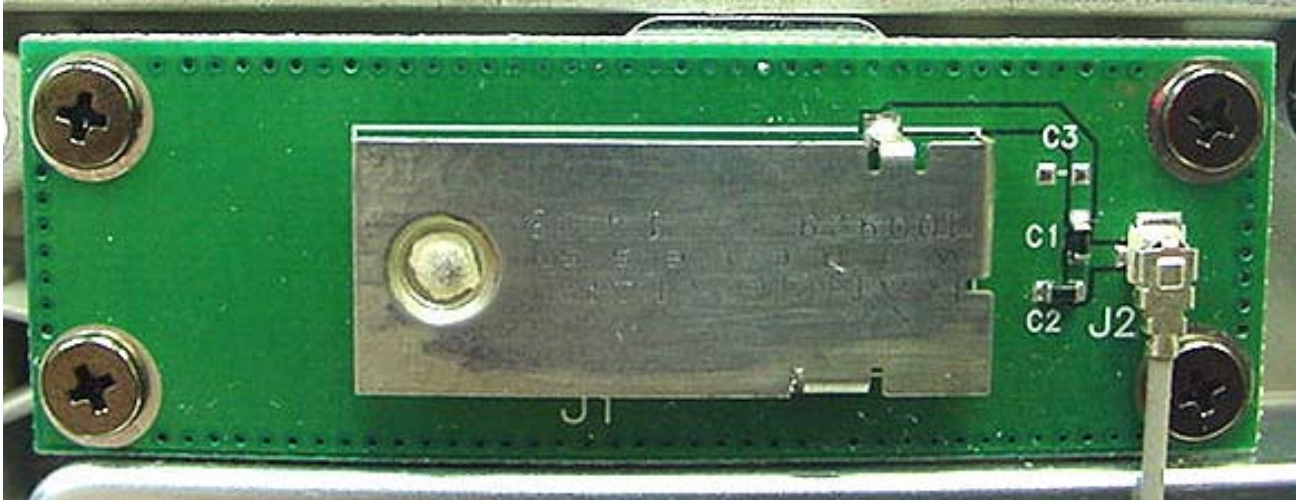

**Bluetooth Surface-Mount Antenna**  
(Upper Rear Left Side Edge of LCD Display)

**WLAN Surface-Mount Antenna**  
(Upper Rear Right Side Edge of LCD Display)

**INTERNAL DUT PHOTOGRAPHS**  
Internal Surface-Mount Antennas for WLAN and Bluetooth

RangeStar Surface-Mount Antenna - WLAN

RangeStar Surface-Mount Antenna - Bluetooth

**INTERNAL DUT PHOTOGRAPHS**  
Internal Surface-Mount Antennas for WLAN and Bluetooth

RangeStar Surface-Mount Antenna (Bluetooth)

RangeStar Surface-Mount Antenna (WLAN)