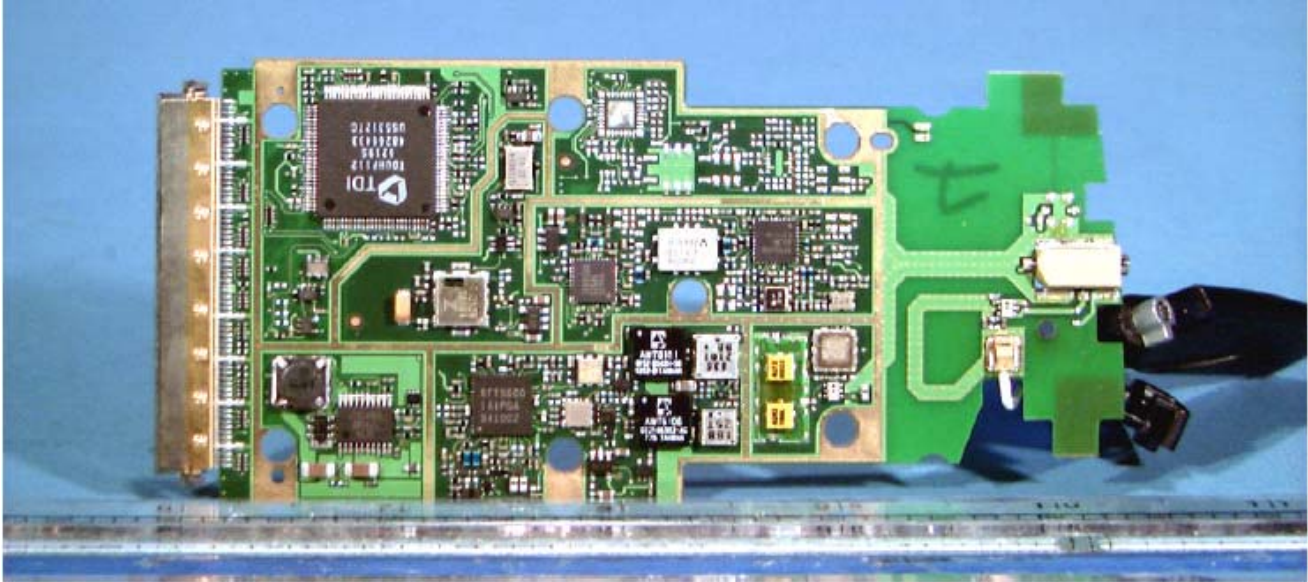

**INTERNAL DUT PHOTOGRAPHS**  
Cradle Contact Board

**INTERNAL DUT PHOTOGRAPHS**  
**Sierra Wireless AirCard 580 Dual-Band CDMA PCMCIA Modem**

**INTERNAL DUT PHOTOGRAPHS**  
**Sierra Wireless AirCard 580 Dual-Band CDMA PCMCIA Modem**

**INTERNAL DUT PHOTOGRAPHS**  
**Sierra Wireless AirCard 580 Dual-Band CDMA PCMCIA Modem**

**INTERNAL DUT PHOTOGRAPHS**  
**Sierra Wireless AirCard 580 Dual-Band CDMA PCMCIA Modem**

**INTERNAL DUT PHOTOGRAPHS**  
**Sierra Wireless AirCard 580 Dual-Band CDMA PCMCIA Modem**

**INTERNAL DUT PHOTOGRAPHS**  
**Sierra Wireless AirCard 580 Dual-Band CDMA PCMCIA Modem**

**INTERNAL DUT PHOTOGRAPHS**  
**Sierra Wireless AirCard 580 Dual-Band CDMA PCMCIA Modem**

**INTERNAL DUT PHOTOGRAPHS**  
Intel Pro 2200BG 802.11b/g WLAN Mini-PCI Card